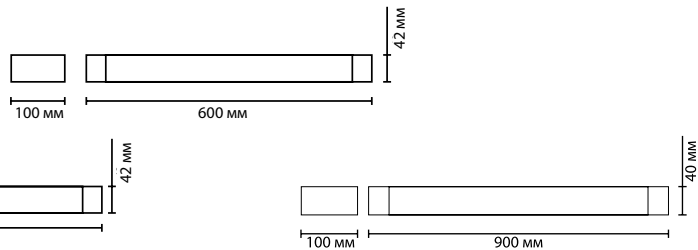

3887

IP 44

арматура металл
покрытие белый, черный
плафон металл
ламп в комплекте есть, 4000К, дневной свет, угол поворота — 355°.