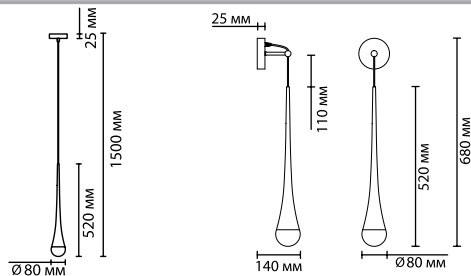

4285

арматура
покрытие
плафон
ламп в комплекте

металл
античная бронза, золотое фольгирование
стекло
нет

4278/1, 4285/1
1 × LED GU10 × 6W
крепёж: планка

4278/1W, 4285/1W
1 × LED GU10 × 6W
крепёж: планка

ODEON LIGHT

GOTA

Линия Gota — идеальный акцент в вашем интерьере. Особенно эффектно смотрится шар-рассеиватель из хрустального стекла с эффектом пузырьков, подсвеченный сверху лампой. Светильники можно использовать в виде композиции с плафонами на разных уровнях. Теперь эта пара есть в цвете античная бронза.

4285/1

4285/1W

4278/1

L-VISION COLLECTION