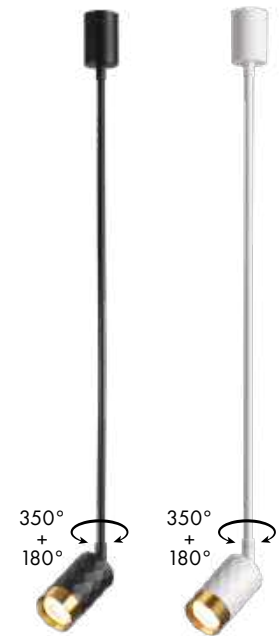

AD ASTRUM

NEW

Линия AD ASTRUM расширена 2-мя
потолочными светильниками на регулируемой
штанге, благодаря которым можно
использовать светильники на трех уровнях —
200/400/600 мм.
Угол поворота каждого — 350°+180°.
В 2-х новых горизонтальных подвесах для
обеденной зоны сочетаются сменные и
светодиодные лампы.
В артикуле 4354/52L есть возможность
раздельного включения ламп как с выключателя,
так и с пульта управления.

4349/1C 4350/1C