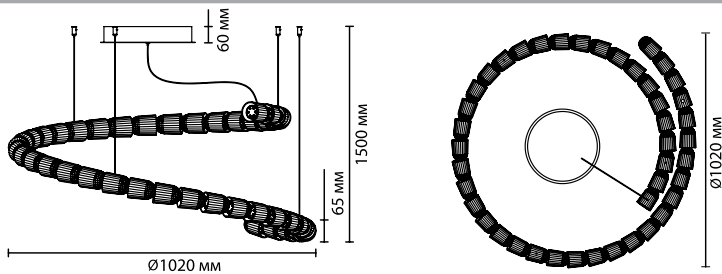

5010

арматура металл
покрытие хром
плафон акрил/металл, прозрачный/хром
лампы в комплекте есть, 4000К, дневной свет

5010/129L
1 × LED × 129W, 3200 lm
крепеж: планка

SERPA NEW

Светодиодная люстра линии Serpa в виде спирали поражает своей оригинальностью и новизной. Необычные акриловые плафоны, соединяясь в одну линию, создают эффект кожи змеи, и, изящно изгибаясь, образуют легкую и невесомую форму. При помощи тросов можно изменять высоту люстры. Люстра станет великолепным украшением гостевого зала в стиле модерн, хайтек или неоклассика.