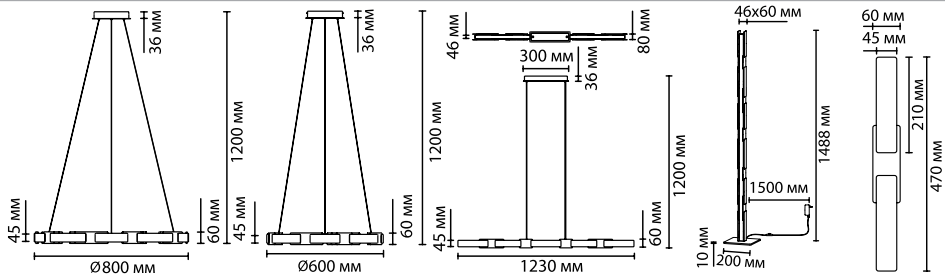

4991

арматура
покрытие
декор
плафон
лампы в комплекте

металл
черный
золотой
акрил, белый
есть, 3000K, теплый свет