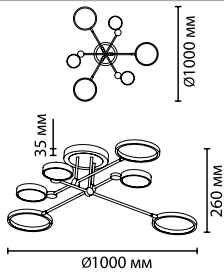

4320

арматура
покрытие
декор
плафон
ламп в комплекте

металл
черный
античная бронза
акрил
есть, 3000K, теплый свет

4320/60CL

1 × LED × 60W, 2050 lm
крепеж: планка