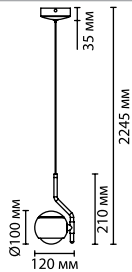

3914

арматура покрытие плафон лампы в комплекте металл хром, золотистый стекло, металл/хром, металл/античная бронза есть, 4000K, дневной свет, угол поворота — 360°

3914/9L, 3915/9L
1 × LED × 5W, + 4W, 250/150 lm
крепёж: планка