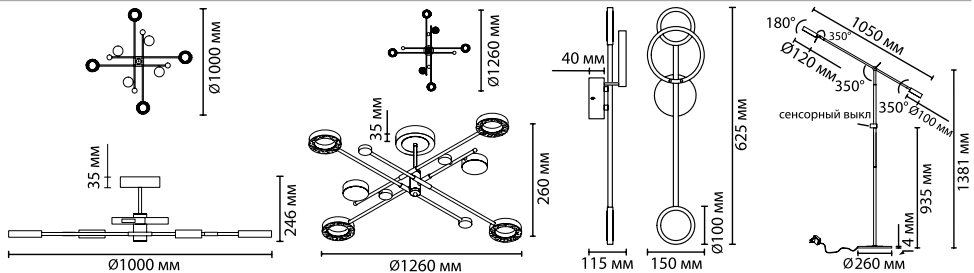

4321/63CL

1 × LED × 58W, 2620 lm
крепеж: планка

4321/55CL

1 × LED × 55W, 2600 lm
крепеж: планка

4321/16WL, 4322/16WL

1 × LED × 16W, 600 lm
крепеж: планка

4321/20FL

1 × LED × 20W, 840 lm
провод 2 м

ODEON LIGHT

DENZEL

NEW

Denzel — идеальное воплощение эстетики геометрии в лучших традициях Ар деко и Mid Century. В потолочных светильниках используется диммируемые драйверы (ступенчатое диммирование через настенный выключатель: 0%–50%–75%–100%).

Стильный напольный регулируемый торшер — изюминка любого современного интерьера. В нашем торшере Denzel на корпусе установлен сенсорный диммер, который при длительном нажатии будет обеспечивать “вежливый” свет. Горизонтальное основание вращается на 350°, фронтальный плафон — на 350°+180°, задний — 350°