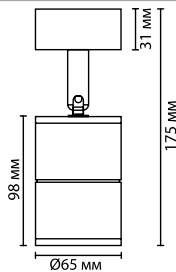

4207/1C, 4208/1C
1 × LED GU10 × 10W
крепёж: планка