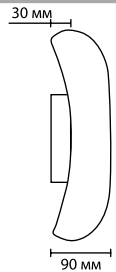

TIBRO IP65

Стильные светильники серии Tibro с лучами вверх и вниз выполнены в трендовых цветах: черном, белом и золотистом.

Могут быть использованы для освещения интерьеров, придомовых территорий, патио, коридоров.

KRISTA IP54

Может ли уличный светильник быть элегантным, а элегантный светильник — функциональным и надежным?

ДА! Тому подтверждение — линия Krista со степенью влагозащиты IP54, выполненная в изумительных грациозных линиях в трендовых сочетаниях белого, золотистого и черного.

3907

IP 65

арматура
покрытие

лампы в комплекте

металл

белый, черный, золотой, черный с золотистым/
белый с золотистым

есть, Krista — 4000K дневной свет, угол
рассеивания 120°, Tibro — 3500K, теплый свет

3907/10WL, 3908/10WL, 3909/10WL

1 × LED × 10W, 800 lm
крепёж: планка

3886/6BG, 3886/6WG

1 × LED × 6W, 350 lm
крепёж: планка

ODEON LIGHT

HIGHTECH COLLECTION