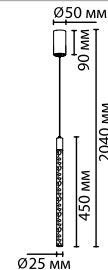

4369/40L
1 × LED × 30W, 1050 lm
крепеж: планка

**4369/10WL,
4370/10WL**
1 × LED × 10W, 315 lm
крепеж: планка

**4369/5L,
4370/5L**
1 × LED × 5W, 175 lm
крепеж: планка

ODEON LIGHT

HIGHTECH COLLECTION

SPARKY

NEW