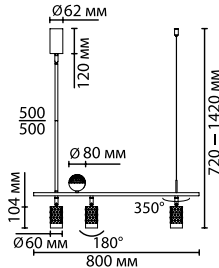

4 × GU10 × 10W + 4 × LED × 3W
крепеж: планка, пульт ДУ

4353/36L

3 × GU10 × 10W + 1 × LED × 6W
крепеж: планка

4349/1C, 4350/1C

1 × LED GU10 × 10W
крепеж: планка

ODEON LIGHT

AD ASTRUM

NEW