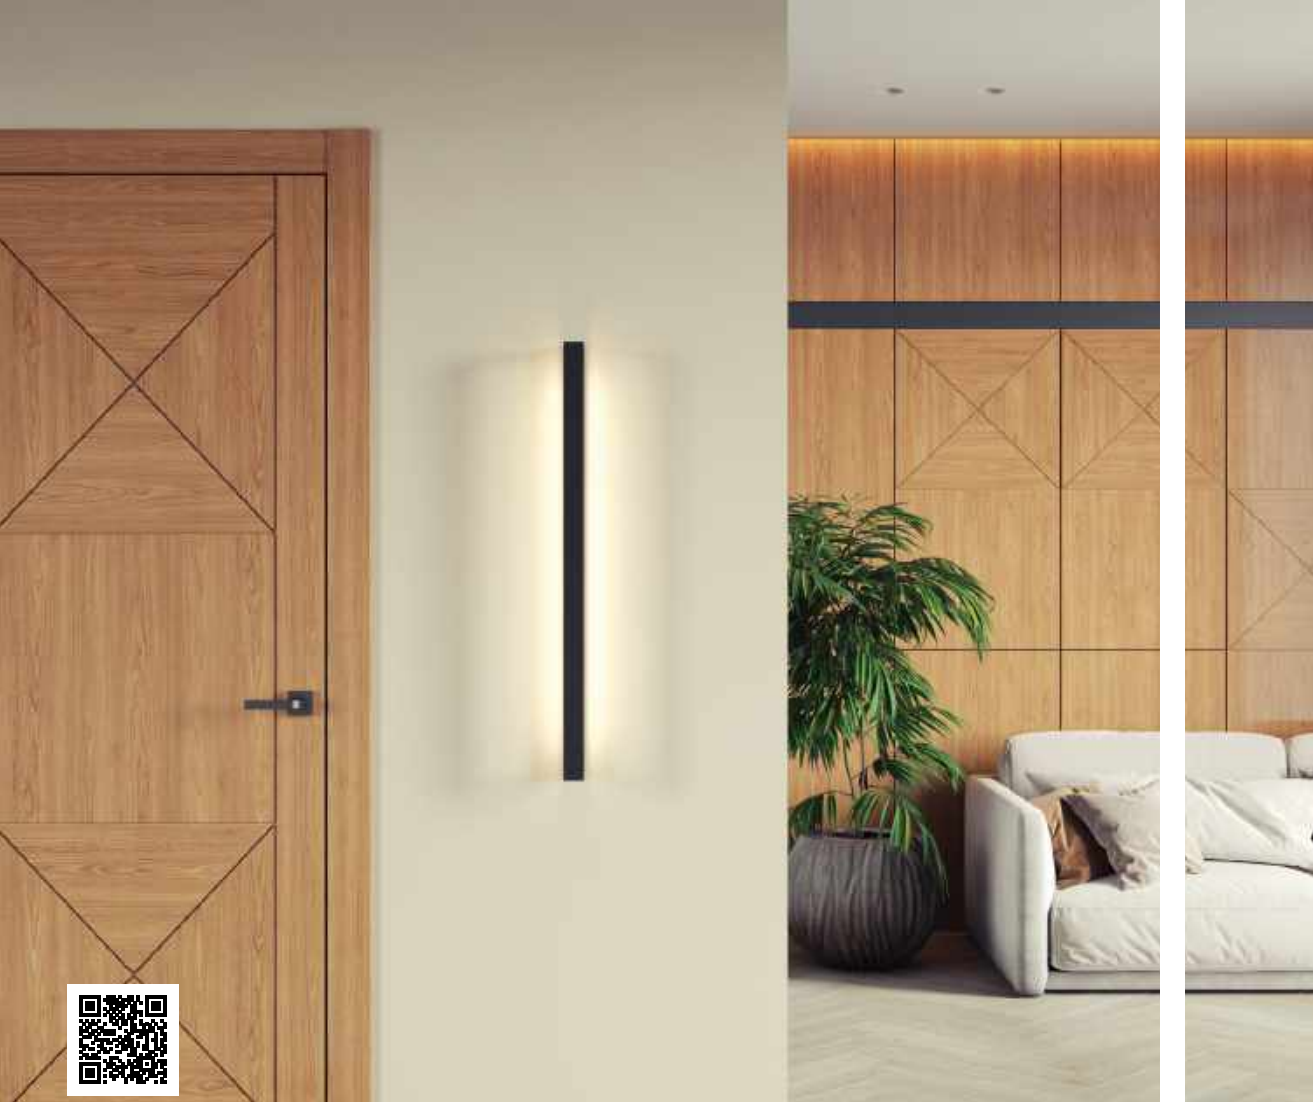

1 × LED × 10W, 800 lm
крепёж: планка

3886/6BG, 3886/6WG

1 × LED × 6W, 350 lm
крепёж: планка

ODEON LIGHT

HIGHTECH COLLECTION

3886/6BG
IP54

3886/6WG
IP54

ARNO IP44