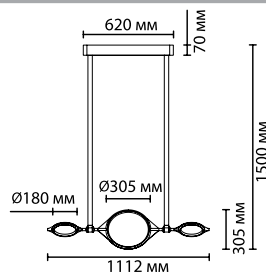

4995/50L

1 × LED × 50W, 1900 lm
крепёж: планка

4995/40L

1 × LED × 40W, 1600 lm
крепёж: планка

ODEON LIGHT

L-VISION COLLECTION

4995/150L

4995/50L