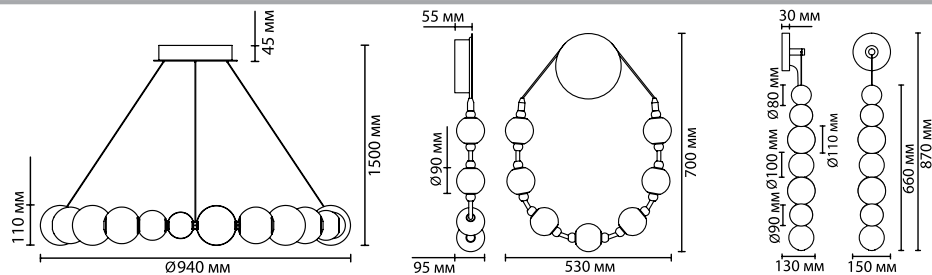

5007

арматура
покрытие
декор
плафон
лампы в комплекте

металл
хром, золотой
металл, хром, золотой
акрил/металл, прозрачный/хром, золотой
есть, 4000K, дневной свет