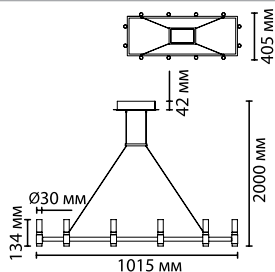

5009/48LA

1 × LED × 48W, 1900 lm
крепёж: планка