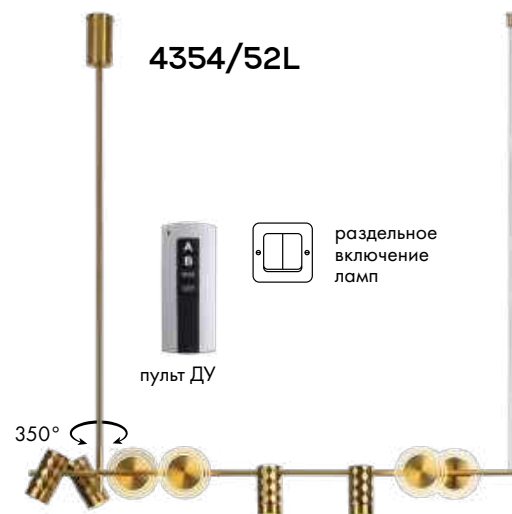

4349

арматура
покрытие
декор
плафон
ламп в комплекте

металл
черный, белый, античная бронза
декор
золотой
плафон
металл, металл/акрил
нет

4354/52L

4 × GU10 × 10W + 4 × LED × 3W
крепеж: планка, пульт ДУ

4353/36L

3 × GU10 × 10W + 1 × LED × 6W
крепеж: планка

4349/1C, 4350/1C

1 × LED GU10 × 10W
крепеж: планка

ODEON LIGHT

AD ASTRUM

NEW

Линия AD ASTRUM расширена 2-мя
потолочными светильниками на регулируемой
штанге, благодаря которым можно
использовать светильники на трех уровнях —
200/400/600 мм.
Угол поворота каждого — 350°+180°.
В 2-х новых горизонтальных подвесах для
обеденной зоны сочетаются сменные и
светодиодные лампы.
В артикуле 4354/52L есть возможность
раздельного включения ламп как с выключателя,
так и с пульта управления.

4349/1C 4350/1C

4353/36L

4354/52L

пульт ДУ

раздельное
включение
ламп

Наборная штанга
2 штанги (200 мм и
400 мм) в комплекте

3 уровня длины:
600 / 400 / 200 мм