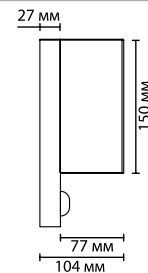

4390/2W
2 × LED GU10 × 7W
крепеж: планка

ODEON LIGHT

HIGHTECH COLLECTION