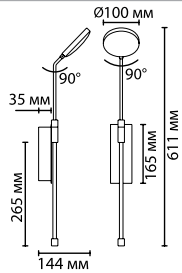

5011/8WL
1 × LED × 8W, 480 lm
крепеж: планка