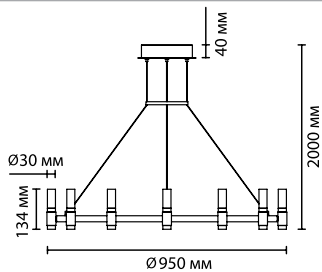

5009

арматура
покрытие
декор
плафон
ламп в комплекте

металл
черный матовый
металл, бронзовый с медным оттенком
акрил, белый
есть, 4000K, дневной свет

5009/48L

1 × LED × 48W, 1900 lm
крепёж: планка