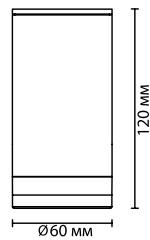

6604/1C, 6605/1C IP65
1 × LED GU10 × 7W
крепеж: планка