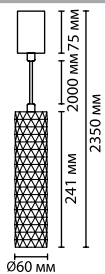

4286

арматура металл
покрытие белый, черный
декор металл, золотой
плафон металл
лампы в комплекте нет

4286/1, 4287/1
1 × LED GU10 × 10W
крепеж: планка