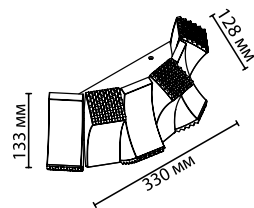

4993/12WL
1 × LED × 12W, 1000 lm
крепёж: планка