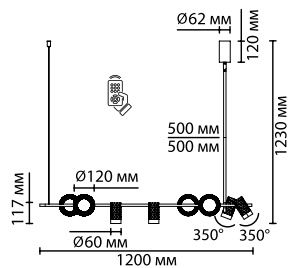

4354/52L

4 × GU10 × 10W + 4 × LED × 3W
крепеж: планка, пульт ДУ