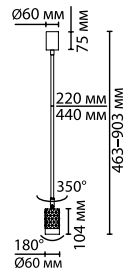

4 × GU10 × 10W + 4 × LED × 3W
крепеж: планка, пульт ДУ

4353/36L

3 × GU10 × 10W + 1 × LED × 6W
крепеж: планка

4349/1C, 4350/1C

1 × LED GU10 × 10W
крепеж: планка

ODEON LIGHT

AD ASTRUM

NEW