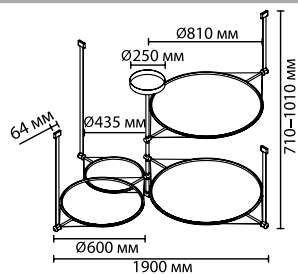

4995

арматура
покрытие
декор
плафон
лампы в комплекте

металл
металл, золотой/черный
ремни-держатели из натуральной кожи черного цвета
акрил
есть, 3000K, теплый свет

4995/150L

1 × LED × 150W, 5000 lm
крепёж: планка