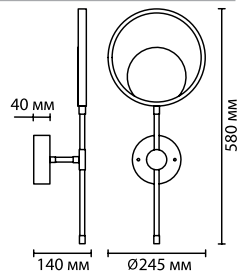

1 × LED × 60W, 2050 lm
крепеж: планка

4320/75CL

1 × LED × 75W, 2700 lm
крепеж: планка

4322/15WL

1 × LED × 15W, 957 lm
крепеж: планка

ODEON LIGHT

MIDCENT COLLECTION

DENZEL