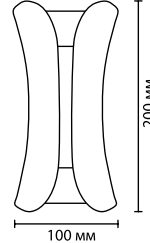

TIBRO IP65

Стильные светильники серии Tibro с лучами вверх и вниз выполнены в трендовых цветах: черном, белом и золотистом.

Могут быть использованы для освещения интерьеров, придомовых территорий, патио, коридоров.

KRISTA IP54

Может ли уличный светильник быть элегантным, а элегантный светильник — функциональным и надежным?

ДА! Тому подтверждение — линия Krista со степенью влагозащиты IP54, выполненная в изумительных грациозных линиях в трендовых сочетаниях белого, золотистого и черного.

3907

IP 65

арматура
покрытие

лампы в комплекте

металл

белый, черный, золотой, черный с золотистым/
белый с золотистым

есть, Krista — 4000K дневной свет, угол
рассеивания 120°, Tibro — 3500K, теплый свет

3907/10WL, 3908/10WL, 3909/10WL

1 × LED × 10W, 800 lm
крепёж: планка

3886/6BG, 3886/6WG

1 × LED × 6W, 350 lm
крепёж: планка

ODEON LIGHT

HIGHTECH COLLECTION