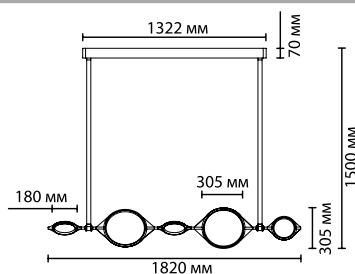

4995/50L

1 × LED × 50W, 1900 lm
крепёж: планка

4995/40L

1 × LED × 40W, 1600 lm
крепёж: планка

ODEON LIGHT

L-VISION COLLECTION

4995/150L

4995/50L