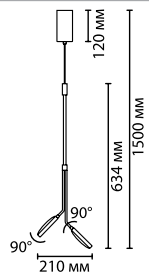

5011

арматура металл
покрытие золотой брашированный
плафон акрил, белый
ламп в комплекте есть, 3000К, теплый свет

5011/16L
1 × LED × 16W, 960 lm
крепеж: планка