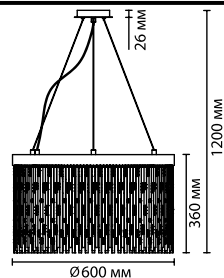

4848/8
8 × E14 × 40W
крепеж: планка

ODEON LIGHT

HALL COLLECTION