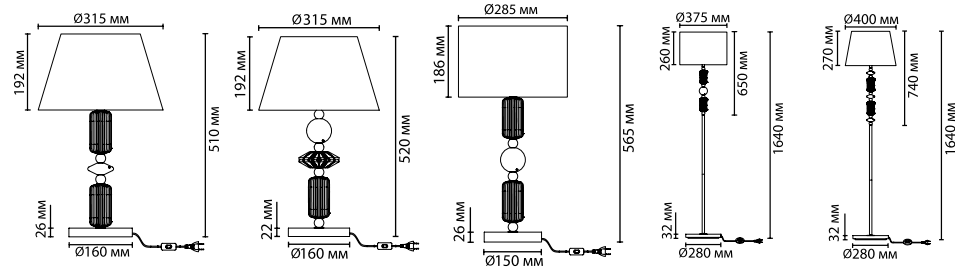

4861/1TB
1 × E27 × 60W
выкл. на шнуре

4861/1T
1 × E27 × 60W
выкл. на шнуре

4861/1F
1 × E27 × 60W
выкл. на шнуре

4861/1FA
1 × E27 × 60W
выкл. на шнуре

4861

арматура
покрытие
декор
плафон
ламп в комплекте

металл
золотой
керамика ручной работы, разноцветный
ткань
нет

4861/1TA, 4861/1TC
1 × E27 × 60W
выкл. на шнуре