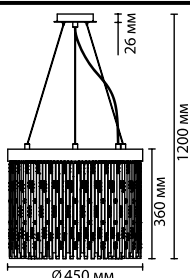

4848/5
5 × E14 × 40W
крепеж: планка