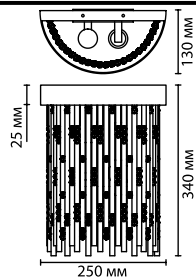

4848

арматура металл
покрытие золото
абжур из стеклянных составных подвесок
ламп в комплекте нет

4848/2W
2 × E14 × 40W
крепеж: планка