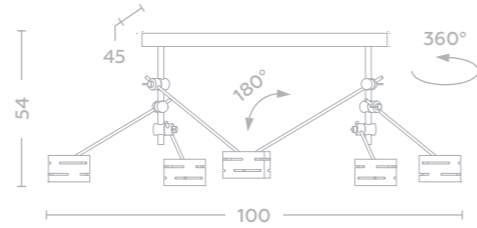

631014201

- 30W LED
- 2400 Lm
- 3000 K
- 2,5
- LED

631014301

- 30W LED
- 2400 Lm
- 3000 K
- 3
- LED

725010306

- 6*5W LED
- 3000 Lm
- 3000 K
- 5,6
- LED

725010406

- 6*5W LED
- 3000 Lm
- 3000 K
- 5,6
- LED