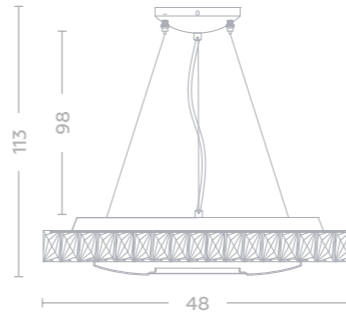

496017801

-  24W LED
-  1920 Lm
-  3000 K
-  1,3
- LED**

496016408

- 160W LED
- 11600 Lm
- 4000 K
- 7,2
- LED

496016506

- 102W LED
- 7435 Lm
- 4000 K
- 5,6
- LED

687010601

- 1*30W LED
- 2400 Lm
- 3000-6000K
- 4
- LED