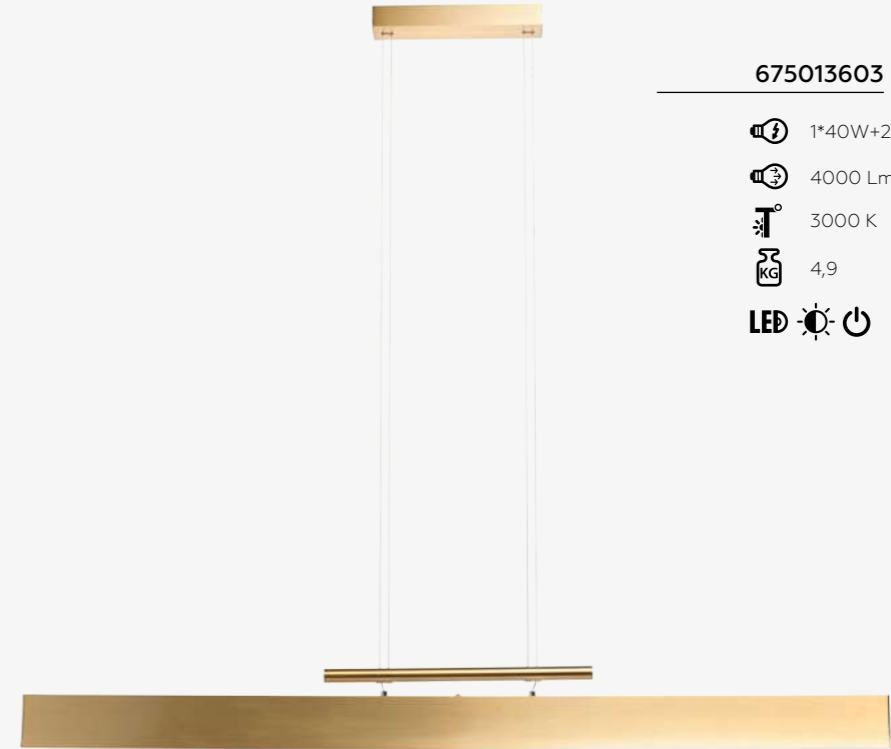

675013603

- 1*40W+2*5W LED
- 4000 Lm
- 3000 K
- 4,9
- LED