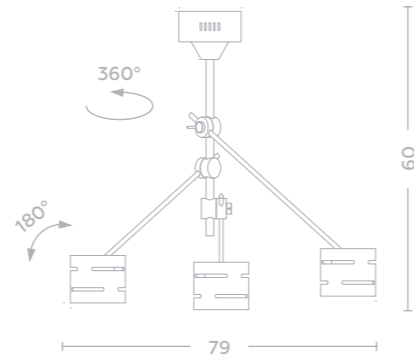

725010103

- 3*5W LED
- 1500 Lm
- 3000 K
- 2,8
- **LED**