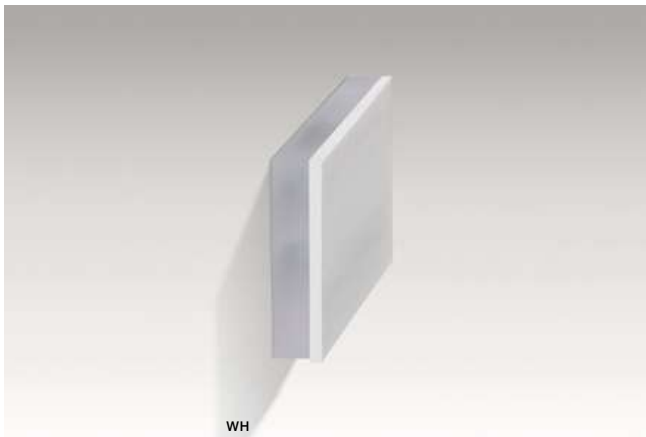

OZ

LED integrated

voltage: 230V

LED 1W 85lm 4000K

IP20

technical specification

installation place ☐ inlet opening Ø 4,8cm
beam angle: 360°

COLOUR / NEW INDEX NO.

- BLACK (BK) **AZ3372**
- WHITE (WH) **AZ3373**
- SATIN NICKEL (SN) **AZ3374**

MOUNTING BOX INCLUDED