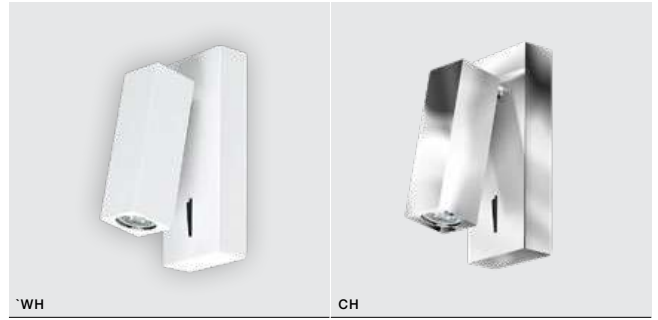

ANGUS LED SWITCH

LED integrated

voltage: 230V	LED 3W 250lm 3000K	
IP20		
technical	installation place	
specification	beam angle: 15°	

COLOUR / NEW INDEX NO.

- WHITE (WH) **AZ2446**
- CHROME (CH) **AZ2445**