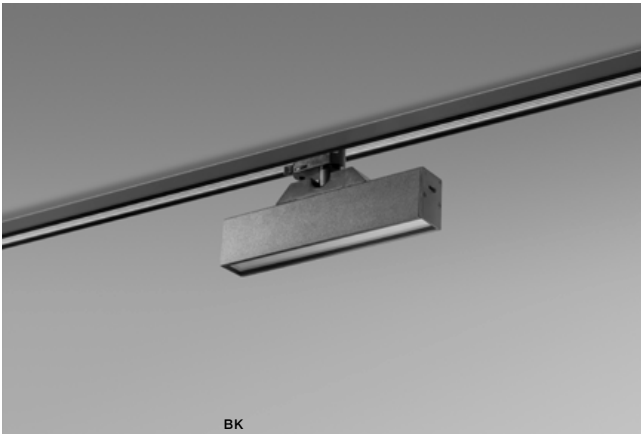

COLOUR / NEW INDEX NO.

- WHITE (WH). **AZ4548**
- BLACK (BK). **AZ4547**

WH
WH

BK
BK

LINNEA TRACK CCT SWITCH

36 Track 3 Line

LINNEA 29 TRACK 3 LINE 12W CCT SWITCH LED integrated

voltage: 230V	LED 12W 700lm		LED
IP20	3000K 4000K 5000K CCT		
technical specification	installation: Track 3 Line		
	beam angle: 120°		