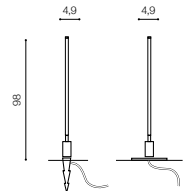

FREDO IP54

492 Outdoor lamps

voltage: 230V	LED 6W 390lm 4000K	LED integrated
IP54		
technical specification	installation:	
	beam angle: 120°	

COLOUR / NEW INDEX NO.

■ BLACK (BK) **AZ5337**

voltage: 230V	LED 12W 780lm 4000K	LED integrated
IP54		
technical specification	installation:	
	beam angle: 120°	

COLOUR / NEW INDEX NO.

■ BLACK (BK) **AZ5338**