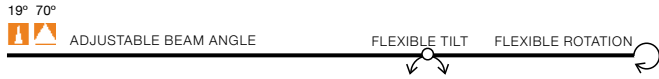

COLOUR / NEW INDEX NO.

- ☐ WHITE FINISH SHINING (WH) **AZ4562**
- ☒ BLACK FINISH SHINING (BK) **AZ4561**