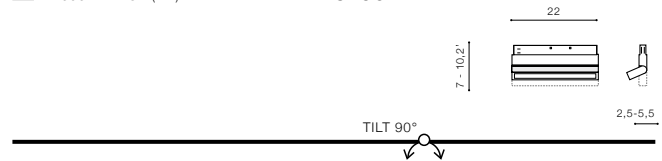

LED 12W 470lm 4000K

technical

installation place: Alfa Track Magnetic

specification

beam angle: 100°

COLOUR / NEW INDEX NO.

- 3000K BLACK (BK) **AZ5489**
- 4000K BLACK (BK) **AZ5490**

ALFA CYRUS TRACK MAGNETIC