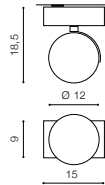

MAX 12V / MAX 230V

250

Exposed downlights

MAX 1 12V

bulb not included

voltage: 12V	connect 1x QR111 MAX 50W
IP20	dimer driver 12V – included
	installation place

COLOUR / NEW INDEX NO.

WHITE / BLACK (WH / BK) **AZ1372**

MAX 1 230V

bulb not included

voltage: 230V	connect 1x ES111 MAX 50W
IP20	or ADAP111 + GU10 Max 40W
	installation place

COLOUR / NEW INDEX NO.

WHITE / BLACK (WH / BK) **AZ1373**