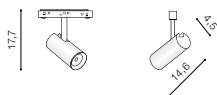

ALFA MAKITA II TRACK MAGNETIC 24W CCT BLUETOOTH LED integrated

voltage: 48 V	LED 24W 1750lm 3000K - 6000K dimm		
IP20	installation place: Alfa Track Magnetic ☐		
technical specification			beam angle: 40°

COLOUR / NEW INDEX NO.

■ BLACK (BK) **AZ5513**