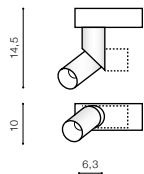

COLOUR / NEW INDEX NO.

- ☐ WHITE (WH) **AZ3508**
- ☒ BLACK (BK) **AZ3509**