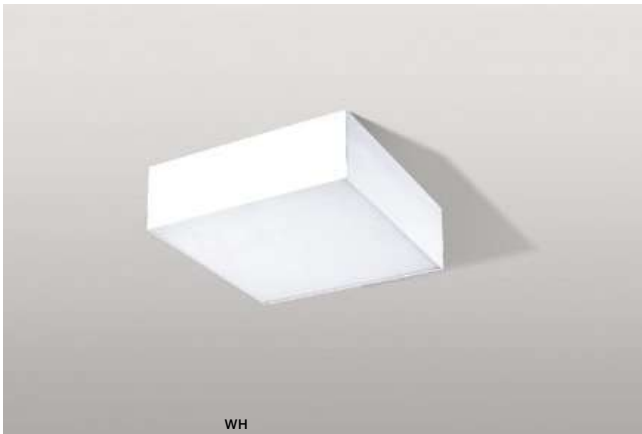

MONZA II SQUARE

268

Exposed downlights

WH

MONZA II S 17 3000K/ 4000K

LED integrated

voltage: 230V	LED 18W 1890lm 3000K		LED
IP20	LED 18W 1940lm 4000K		
technical	installation place		
specification	beam angle: 120°		

COLOUR / NEW INDEX NO.

- 3000K BLACK (BK) **AZ3682**
- 4000K WHITE (WH) **AZ3685**
- 4000K BLACK (BK) **AZ3684**