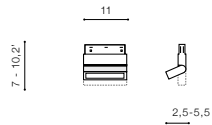

ALFA SARI TRACK MAGNETIC CCT BLUETOOTH

70 Track Magnetic System – ALFA

ALFA SARI TRACK MAGNETIC 6W
CCT BLUETOOTH LED integrated

voltage: 48 V	LED 6W 100lm 3000K - 6000K dimm		LED
IP20	installation place: Alfa Track Magnetic		
technical specification	beam angle: 35°		

COLOUR / NEW INDEX NO.

■ BLACK (BK) **AZ5510**

TILT 90°

ALFA SARI TRACK MAGNETIC 12W
CCT BLUETOOTH LED integrated

voltage: 48 V	LED 12W 290lm 3000K - 6000K dimm		LED
IP20	installation place: Alfa Track Magnetic		
technical specification	beam angle: 35°		

COLOUR / NEW INDEX NO.

■ BLACK (BK) **AZ5511**

TILT 90°