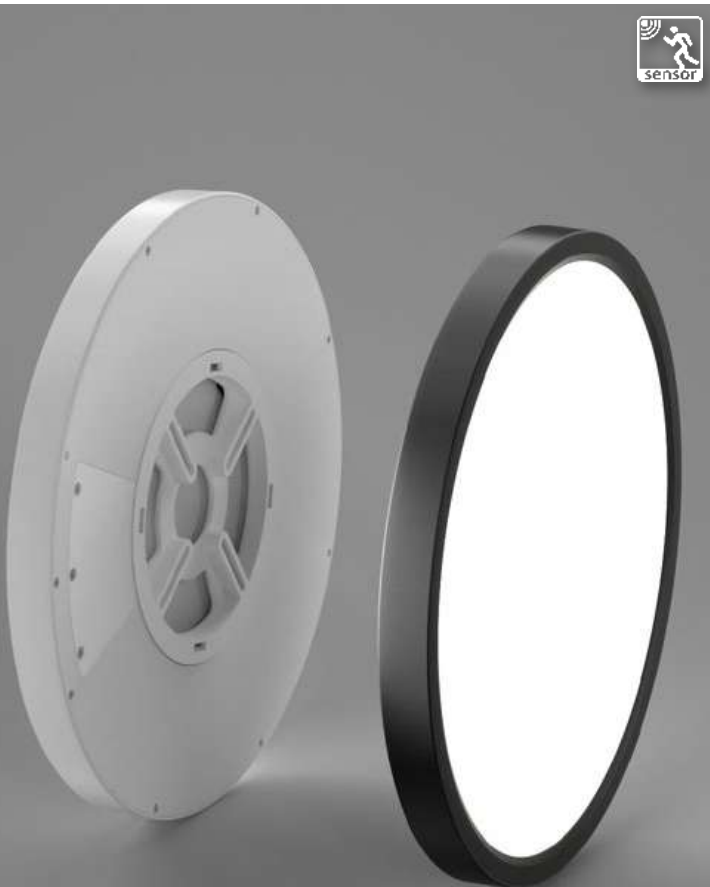

PANKA 30 CCT SWITCH SENSOR

voltage: 230V	LED 24W 1560lm	LED integrated
IP40	2800K/4000K/6000K	LED
technical specification	Installation place:	☐ ☐
	beam angle: 120°	☐

COLOUR / NEW INDEX NO.

- ☐ WHITE (WH) **AZ5357**
- ☒ BLACK (BK) **AZ5358**

2,4

30