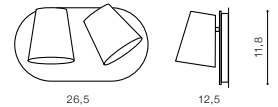

LED integrated

voltage: 230V	LED 2X 6W 3000K 500lm	
IP20		
technical	installation place	
specification	beam angle: 2x60°	

COLOUR / NEW INDEX NO.

- ☐ SAND WHITE (WH) **AZ2564**