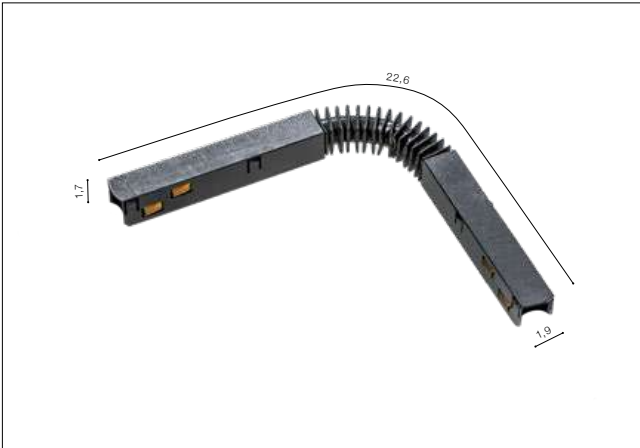

- ALFA TRACK MAGNETIC 52 GIPS1 CORNER90 A (BLACK) **AZ4862**
- ALFA TRACK MAGNETIC 52 GIPS1 CORNER90 A (WHITE) **AZ5461**

ALFA TRACK MAGNETIC

ALFA Track Magnetic Flex Connector Electric

- ALFA TRACK MAGNETIC FLEX CONNECTOR ELECTRIC (BLACK) **AZ4687**
- ALFA TRACK MAGNETIC FLEX CONNECTOR ELECTRIC (WHITE) **AZ4688**