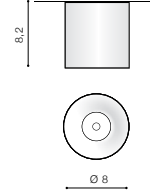

LED integrated

voltage: 230V

LED 10W 800lm 3000K

LED

IP20

technical

installation place ☐

specification

beam angle: 23°

COLOUR / NEW INDEX NO.

- BLACK (BK) **AZ2844**
- WHITE (WH) **AZ2845**
- GOLD (GO) **AZ2846**

LED integrated

voltage: 230V

LED 10W 830lm 4000K

LED

IP20

technical

installation place ☐

specification

beam angle: 23°

COLOUR / NEW INDEX NO.

- BLACK (BK) **AZ4322**
- WHITE (WH) **AZ4324**
- GOLD (GO) **AZ4323**