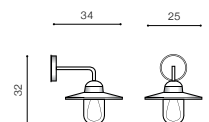

OSVALD WALL

		bulb not includ ☒
voltage: 230V	E27 1x MAX 40W	
IP44	installation place	☒

COLOUR / NEW INDEX NO.

☒ BLACK (BK) **AZ4489**