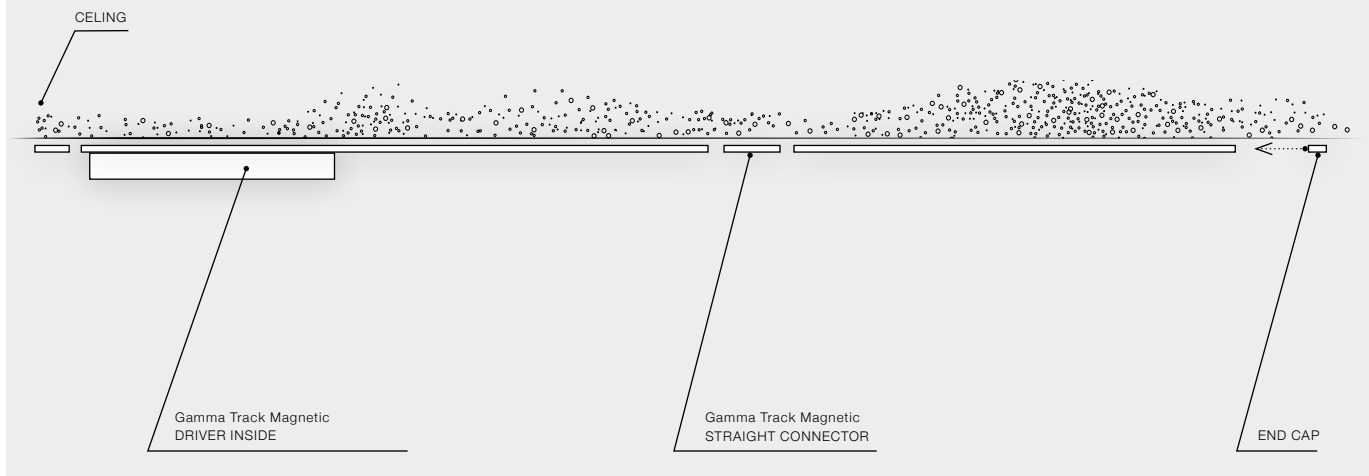

GAMMA TRACK MAGNETIC

130

Components for GAMMA Track Magnetic

Example of the connection between track

GAMMA TRACK MAGNETIC (1m, 2m)

- GAMMA TRACK MAGNETIC 1M (BLACK) **AZ5312**
- GAMMA TRACK MAGNETIC 2M (BLACK) **AZ5313**