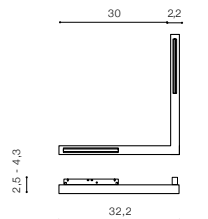

COLOUR / NEW INDEX NO.

- 3000K BLACK (BK) **AZ5496**
- 4000K BLACK (BK) **AZ5497**