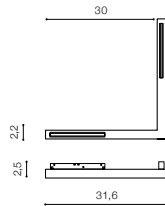

COLOUR / NEW INDEX NO.

- ☐ 3000K WHITE (WH) **AZ4614**
- ☒ 3000K BLACK (BK) **AZ4613**
- ☐ 4000K WHITE (WH) **AZ4616**
- ☒ 4000K BLACK (BK) **AZ4615**

ALFA SAGA TRACK MAGNETIC CORNER B 24W

3000K/4000K LED integrated

voltage: 48V	LED 24W 1200lm 3000K	LED
IP20	LED 24W 1300lm 4000K	
technical specification	installation: ALFA Track Magnetic – 52 or 27 ☐	beam angle: 120° ☒

COLOUR / NEW INDEX NO.

- ☐ 3000K WHITE (WH) **AZ4618**
- ☒ 3000K BLACK (BK) **AZ4617**
- ☐ 4000K WHITE (WH) **AZ4620**
- ☒ 4000K BLACK (BK) **AZ4619**