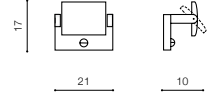

COLOUR / NEW INDEX NO.

■ BLACK (BK) **AZ5340**