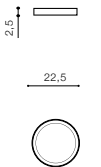

MALTA R 30 3000K / 4000K

LED integrated

voltage: 230V	LED 24W 2200lm 3000K		
IP20	LED 24W 2200lm 4000K		
technical	installation place		
specification	beam angle: 115°		

COLOUR / NEW INDEX NO.

- ☐ 3000K WHITE (WH) **AZ4241**
- ☒ 3000K BLACK (BK) **AZ4243**
- ☐ 4000K WHITE (WH) **AZ4242**
- ☒ 4000K BLACK (BK) **AZ4244**