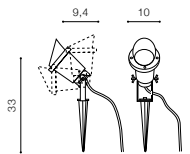

EDVIN / EDVARD IP65

502 Outdoor lamps

bulb not includ

voltage: 230V	GU10 1x MAX 35W
IP65	
	installation place

COLOUR / NEW INDEX NO.

■ BLACK (BK) **AZ4502**

bulb not includ

voltage: 230V	GU10 1x MAX 35W
IP65	
	installation place

COLOUR / NEW INDEX NO.

■ DARK GREY (DGR) **AZ4503**