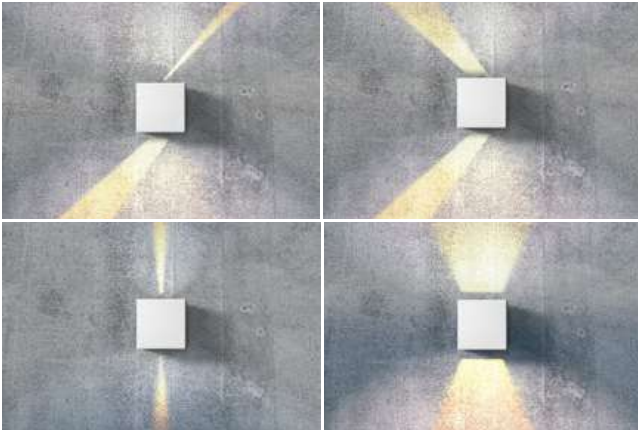

GAMBINO LED IP54

398 Indoor wall lamps

FOUR ADJUSTABLE LIGHT ANGLE