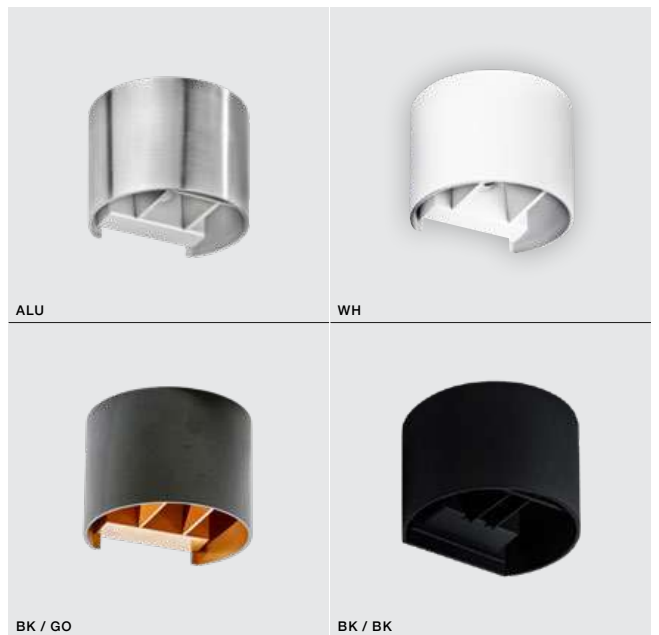

- ALUMINIUM (ALU) **AZ1059**
- WHITE (WH) **AZ1058**
- BLACK / GOLD (BK / GO) **AZ2815**
- BLACK / BLACK (BK / BK) **AZ2933**

TWO ADJUSTABLE LIGHT ANGLE TILT 90°

DGR

BK

DGR

WH

LETICIA 2 LED

LED integrated