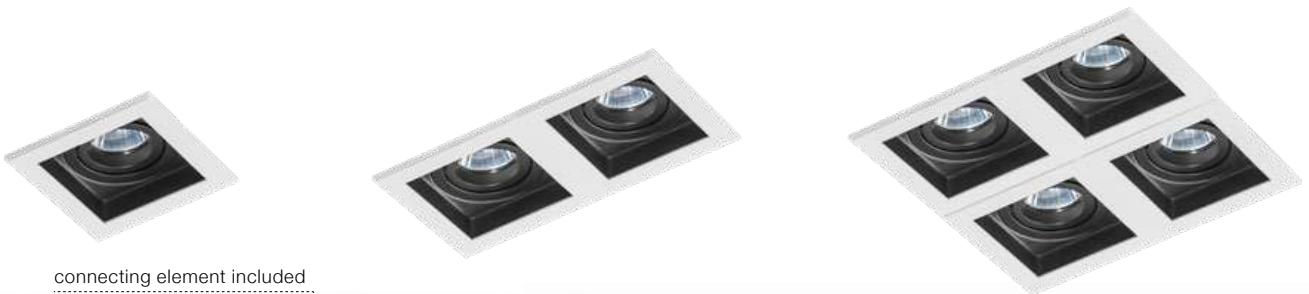

COLOUR / NEW INDEX NO.

- ☒ WHITE / BLACK (WH / BK) **AZ1362**
- ☒ BLACK / GOLD (BK/GO) **AZ2802**
- ☒ WHITE / WHITE (WH/WH) **AZ2801**
- ☒ BLACK / BLACK (BK/BK) **AZ4142**