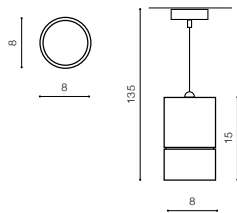

RAFFAEL

bulb not included ☒

voltage: 230V	LED connect GU10 1x Max 50W	☐
IP20	installation place	☐

COLOUR / NEW INDEX NO.

- ☒ CHROME (CH) **AZ1624**
- ☐ WHITE (WH) **AZ1623**
- ☐ GOLD (GO) **AZ1625**
- ☐ BRUSHED COPPER (BCO) **AZ1626**
- ☐ BLACK (BK) **AZ3497**