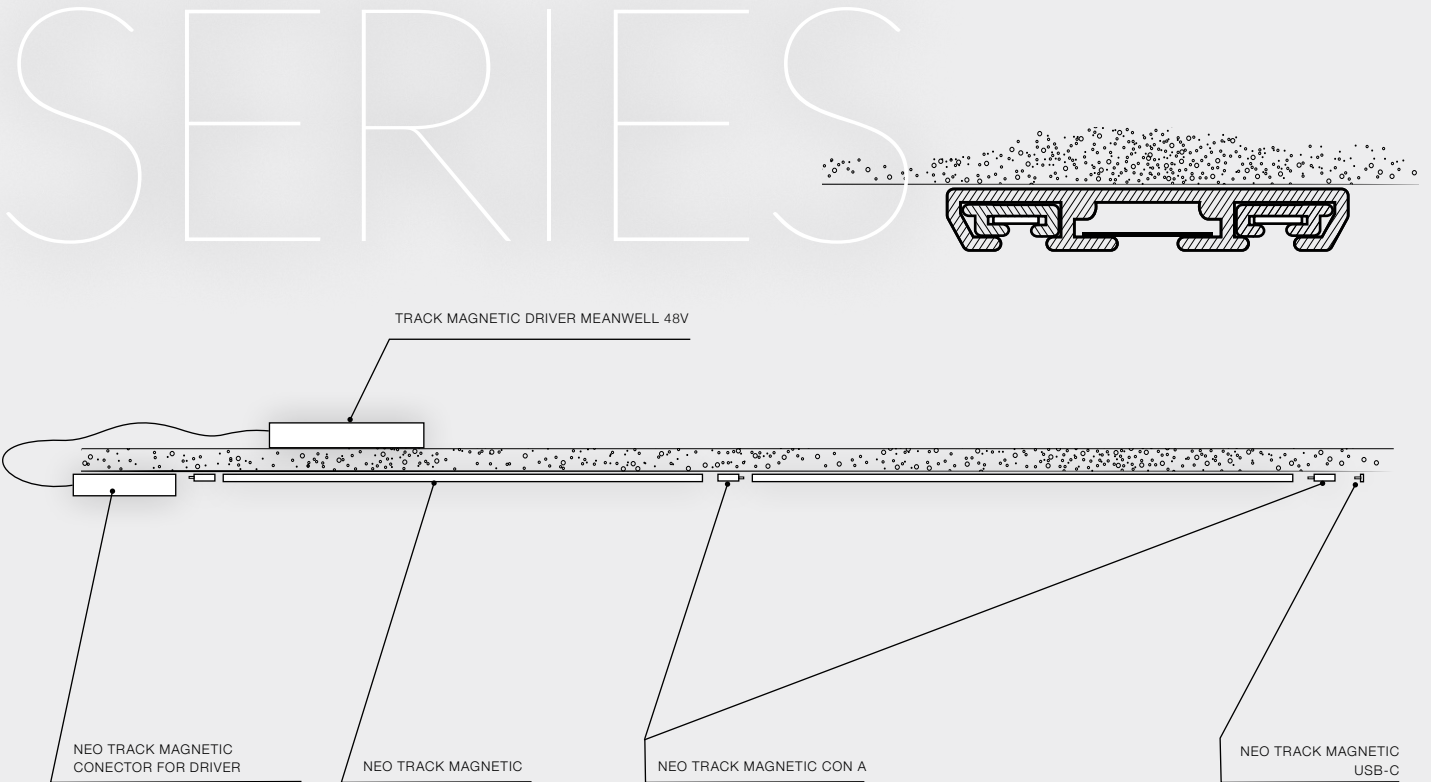

Available options for installation place (surface and pendant mounted)