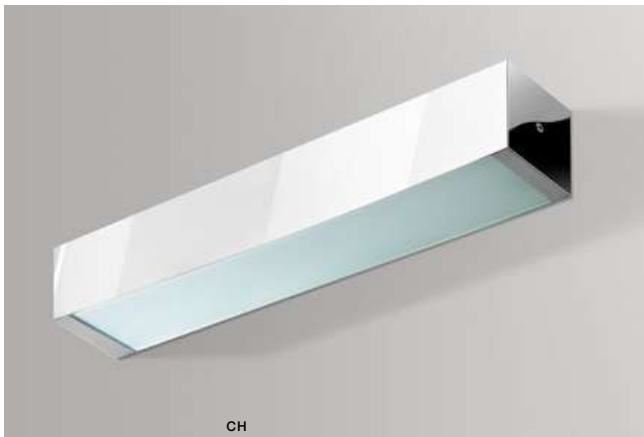

ARCHO C

bulb included ☒

voltage: 230V	connect PL-L 1x Max.55W
IP20	
	installation place ☐

COLOUR / NEW INDEX NO.

☐ ALUMINIUM (ALU) **AZ0201**

CH