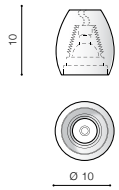

ROTONDO

206

Exposed downlights

ROTONDO

bulb not included

voltage: 230V	GU10 1x Max 50W
IP20	installation place

COLOUR / NEW INDEX NO.

- ☐ WHITE (WH) **AZ4207**
- ☒ BLACK (BK) **AZ4208**
- ☐ BRONZE (BZ) **AZ4209**

WH