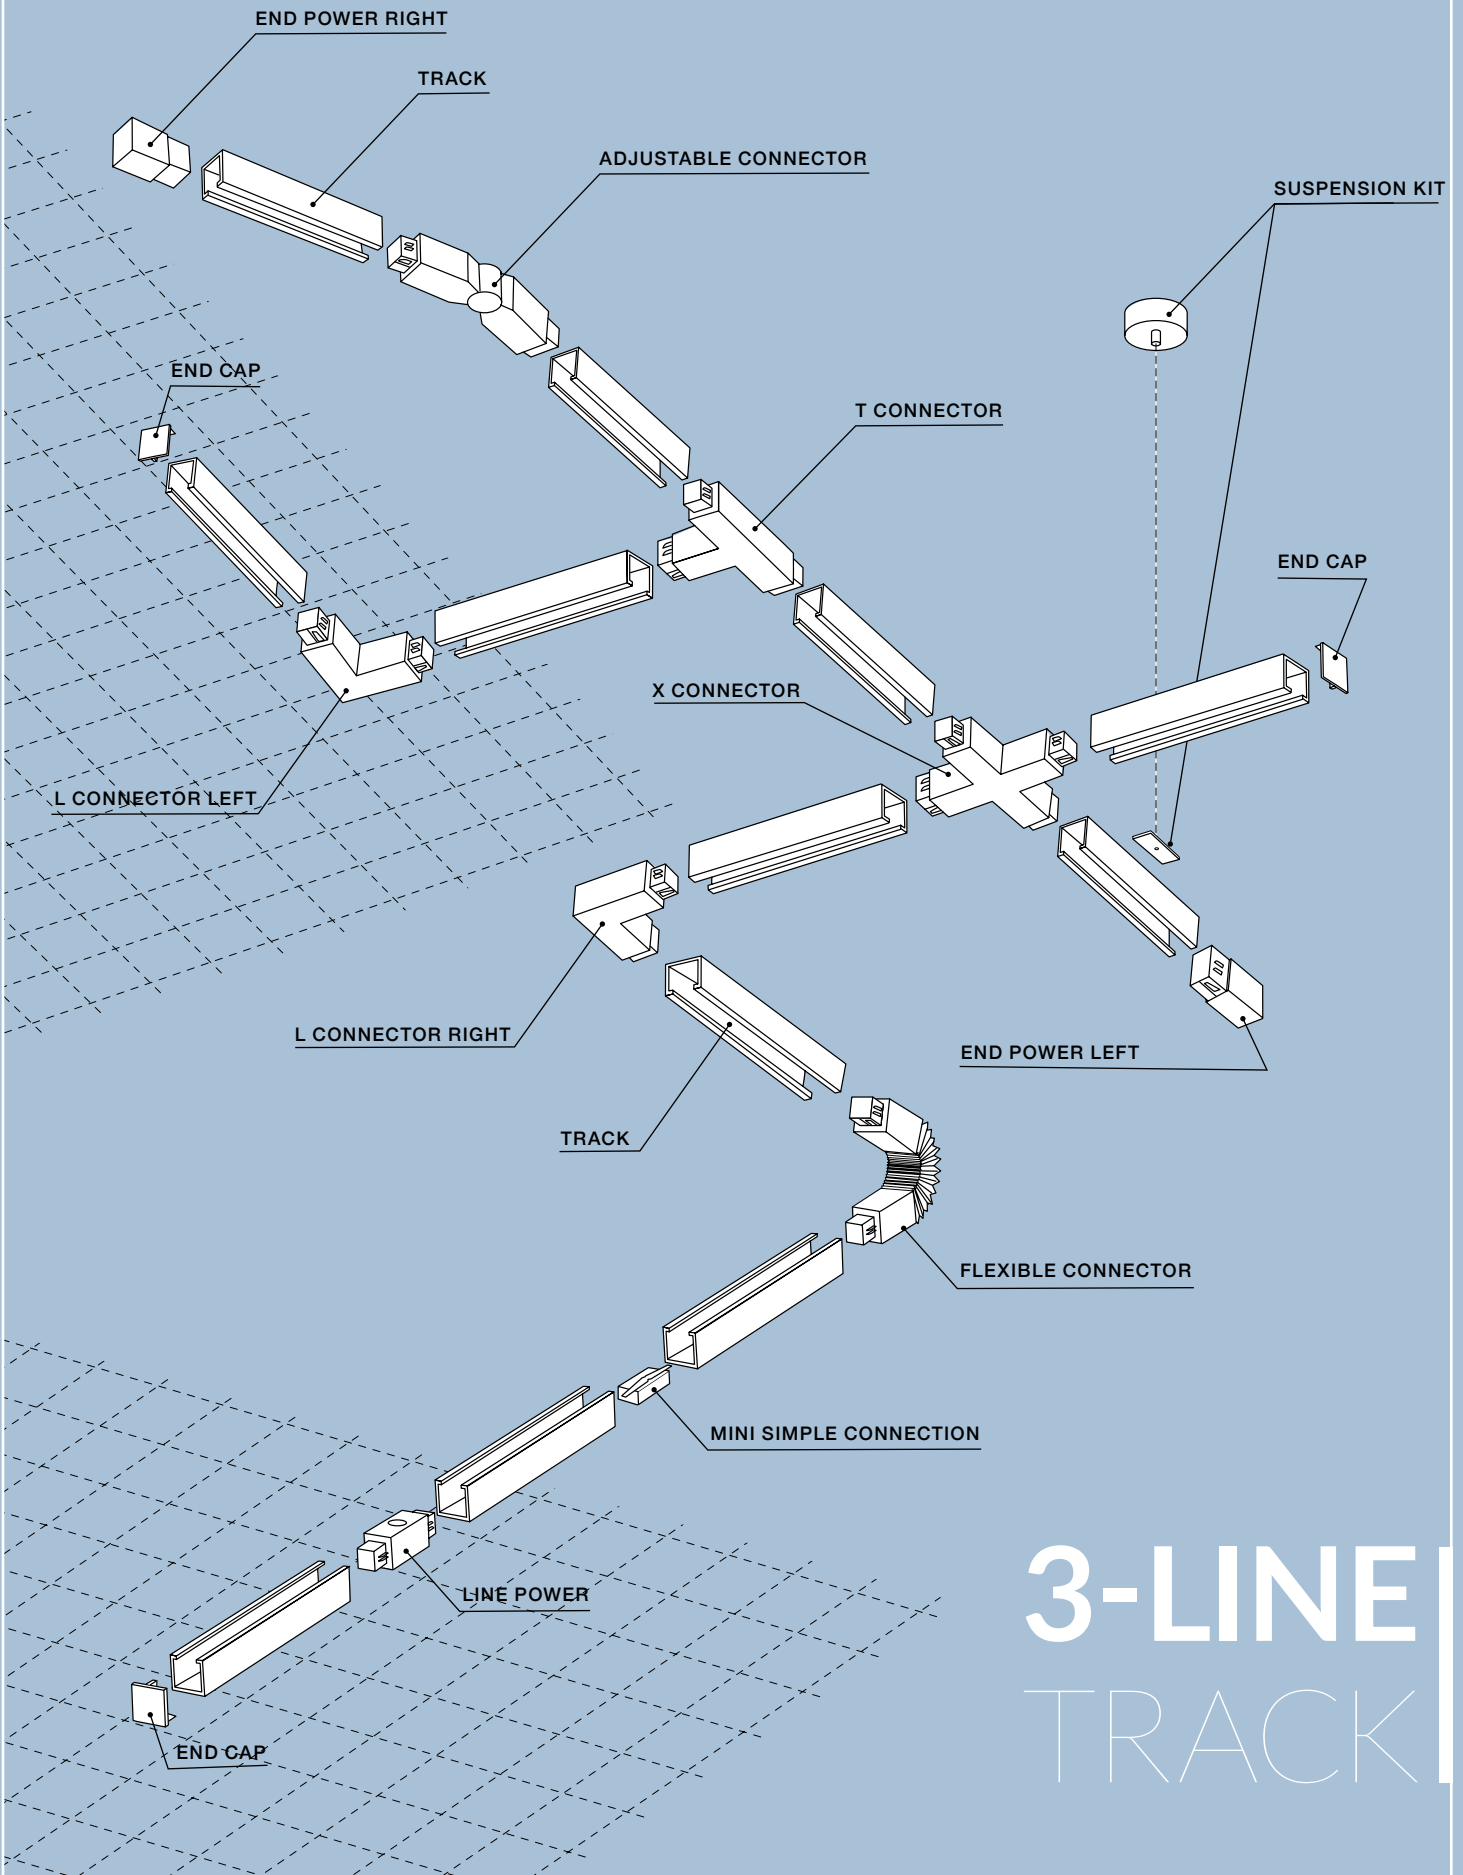

SYSTEM COMPONENTS NAMES FOR TRACK 3-LINE SYSTEM