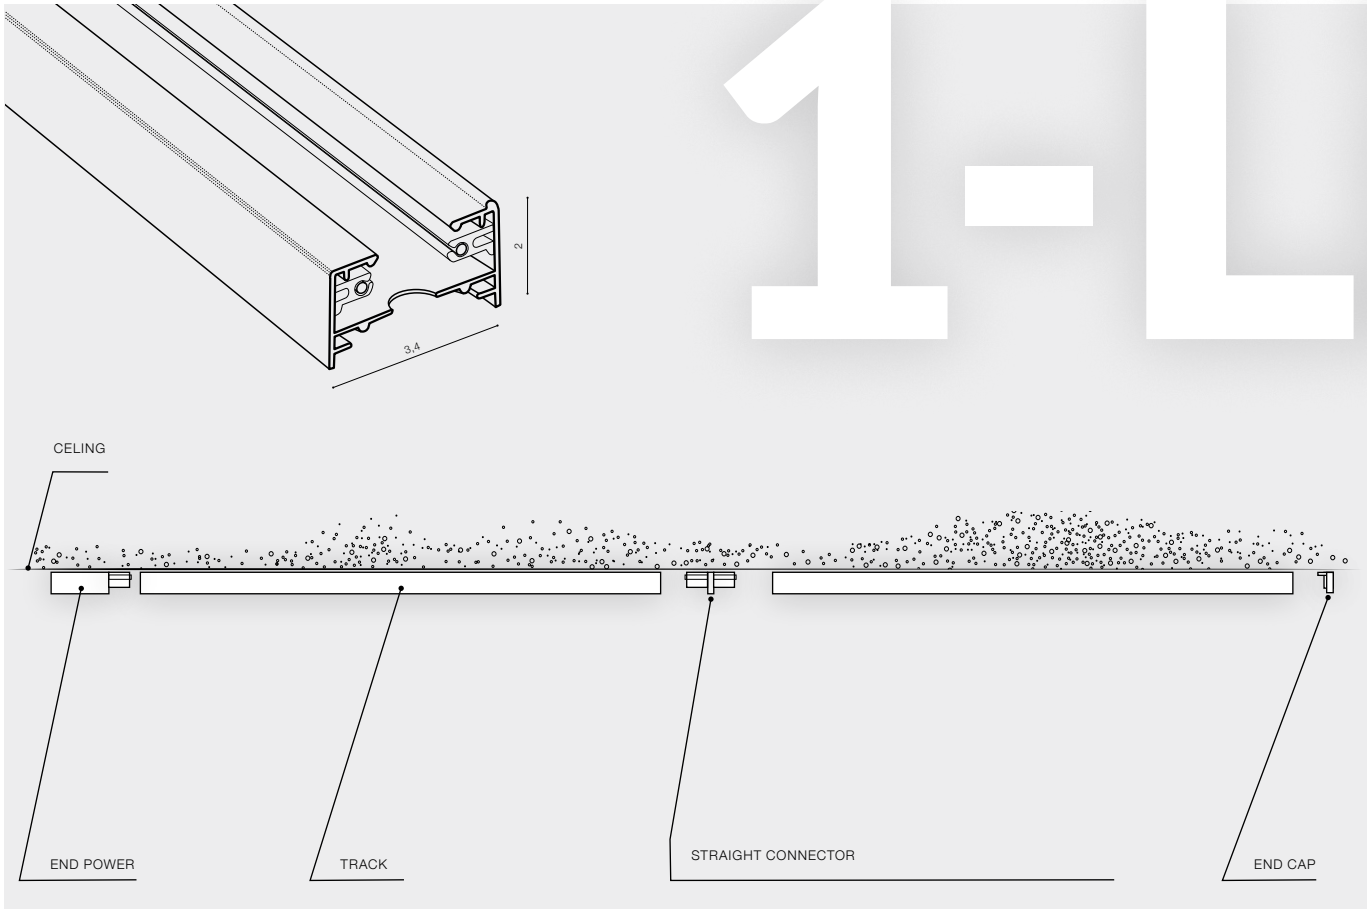

TRACK 1-LINE

2 Components for Track 1 Line

1-Li