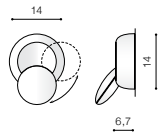

COLOUR / NEW INDEX NO.

- BLACK (BK) **AZ2196**
- WHITE (WH) **AZ2195**
- GOLD (GO) **AZ2197**