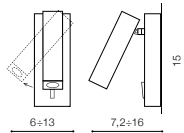

COLOUR / NEW INDEX NO.

- WHITE (WH) **AZ2446**
- CHROME (CH) **AZ2445**