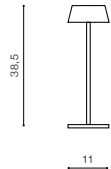

COLOUR / NEW INDEX NO.

- BLACK (BK) **AZ5335**
- WHITE (WH) **AZ5334**
- CORTEN (CORT) **AZ5336**