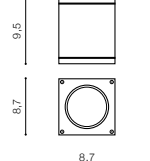

JOE WALL 2

bulb not includ ☒

voltage: 230V	GU10 2x MAX 35W ☐
IP54	
	installation place ☐

COLOUR / NEW INDEX NO.

- ☒ DARK GREY (DGR) **AZ3319**
- ☒ BLACK (BK) **AZ3320**
- ☐ WHITE (WH) **AZ4316**

JOE SQUARE

bulb not includ ☒

voltage: 230V	GU10 1x MAX 35W ☐
IP54	
	installation place ☐

COLOUR / NEW INDEX NO.

- ☒ DARK GREY (DGR) **AZ3323**
- ☐ WHITE (WH) **AZ3324**
- ☒ BLACK (BK) **AZ4270**