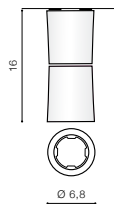

COLOUR / NEW INDEX NO.

- ☐ WHITE MATT (WH) **AZ1479**
- ☒ BLACK (BK) **AZ1477**
- ☐ CHROME (CH) **AZ1478**