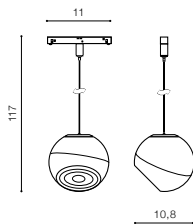

LED

technical

installation: ALFA Track Magnetic – 52 or 27

specification

beam angle: 60°

COLOUR / NEW INDEX NO.

- WHITE (WH) **AZ4637**
- BLACK (BK) **AZ4636**

TILT 60°