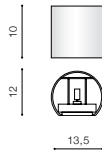

LETICIA 2 LED

LED integrated

voltage: 230V

LED 2x3W 400lm 3000K

IP54

technical

installation place

specification

adjustable beam angle Max 90°

COLOUR / NEW INDEX NO.

- BLACK (BK) **AZ4469**
- DARK GREY (DGR) **AZ2189**
- WHITE (WH) **AZ2190**

TILT 90°