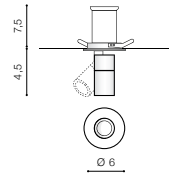

installation place inlet opening  Ø 4,6cm

beam angle: 19°

COLOUR / NEW INDEX NO.

■ BLACK (BK) AZ2708

LUNA 15W

342 Downlights

BK

LUNA 15W DIM