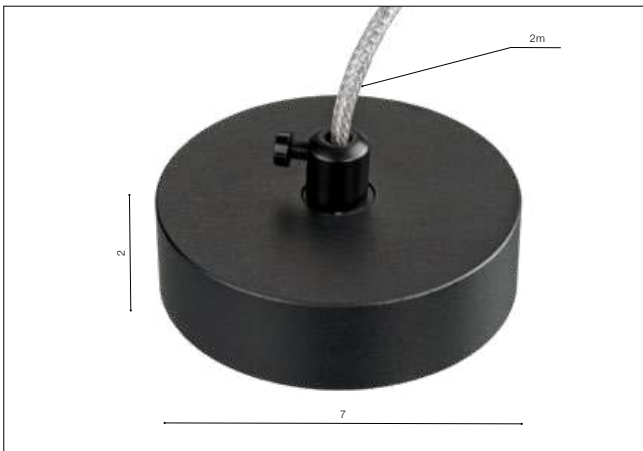

Track 1-Line Pendant Accessory 1.5m

- TRACK 1-LINE PENDANT ACCESSORY 1.5M (BLACK) **AZ4747**
- TRACK 1-LINE PENDANT ACCESSORY 1.5M (WHITE) **AZ4746**

Ceiling plate + wire

- CEILING PLATE + WIRE (BLACK) **AZ4780**
- CEILING PLATE + WIRE (WHITE) **AZ4782**