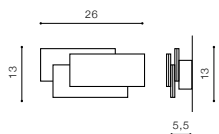

WH

CLOVER OVAL

LED integrated ☒

voltage: 230V	LED 12W 3000K 840lm	☒
IP20		LED
technical specification	installation place	☐
	beam angle: 360°	☒

COLOUR / NEW INDEX NO.

- ☒ BLACK (BK) **AZ2997**
- ☐ WHITE (WH) **AZ2998**