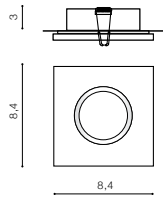

COLOUR / NEW INDEX NO.

- ☐ WHITE (WH) **AZ2864**
- ☒ BLACK (BK) **AZ4230**
- ☐ DARK GREY (DGR) **AZ4231**