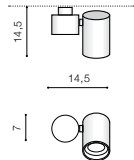

WH

MAKALU 2

bulb not included

voltage: 230V	connect GU10 2x Max 50W
IP20	
	installation place

COLOUR / NEW INDEX NO.

- BLACK (BK) **AZ4212**
- WHITE (WH) **AZ4213**