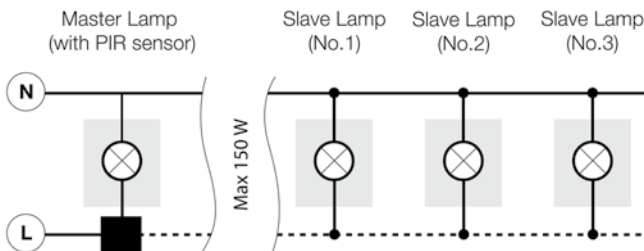

COLOUR / NEW INDEX NO.

■ BLACK (BK) **AZ4478**

MASTER SLAVE SYSTEM (OPTION)

One lamp with a PIR sensor (passive motion sensor) is enough to turn on all other lamps connected to the Master line (in the diagram it is marked with a dashed line).