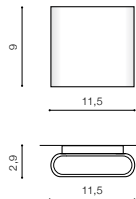

IP54

technical

installation place

specification

beam angle: 60°

COLOUR / NEW INDEX NO.

- DARK GREY (DGR) **AZ2180**
- WHITE (WH) **AZ2179**
- BLACK (BK) **AZ4339**

CREMONA M