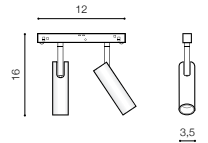

installation: ALFA Track Magnetic – 52 or 27

specification

beam angle: 30°

COLOUR / NEW INDEX NO.

- 3000K GOLD / BLACK (GO/BK) . . . **AZ4588**
- 3000K BLACK / BLACK (BK/BK) . . . **AZ4584**
- 3000K WHITE / BLACK (WH/BK) . . . **AZ4585**
- 4000K BLACK / BLACK (BK/BK) . . . **AZ4586**
- 4000K WHITE / BLACK (WH/BK) . . . **AZ4587**