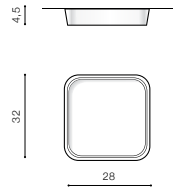

WH

GR

BK

JUNONA 3000K/4000K

276 Exposed downlights

CH

JUNONA 28 3000K/4000K

LED integrated