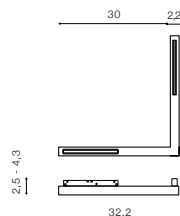

ALFA SAGA II TRACK MAGNETIC CORNER B 25W		LED integrated	
CCT BLUETOOTH		LED	
voltage: 48 V		LED 25W 1300lm	☐
IP20		3000K - 6000K dimm	
technical		installation place: Alfa Track Magnetic	☐
specification		beam angle: 120°	

COLOUR / NEW INDEX NO.

■ BLACK (BK) **AZ5515**