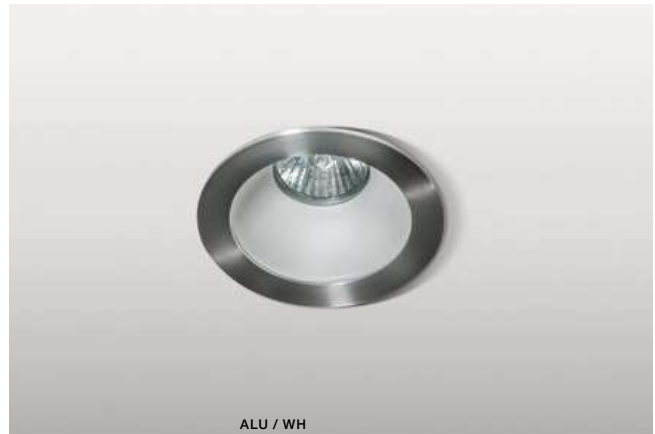

REMO 1 DOWNLIGHT

bulb not includ ☒	
voltage: 230V	connect GU10 1x Max.50W ☐
IP20	installation place ☐
	inlet opening ☐ Ø 10cm

COLOUR / NEW INDEX NO.

- ☐ ALUMINIUM (ALU) **AZ1729**
- ☐ BLACK (BK) **AZ1732**
- ☐ WHITE (WH) **AZ1731**
- ☐ CHROME (CH) **AZ1730**