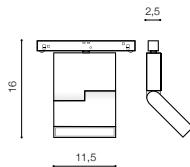

IP20

technical specification

installation: ALFA Track Magnetic – 52 or 27

beam angle: 120°

COLOUR / NEW INDEX NO.

- WHITE (WH) **AZ4626**
- BLACK (BK) **AZ4625**

ALDO TRACK MAGNETIC 12W

3000K/4000K