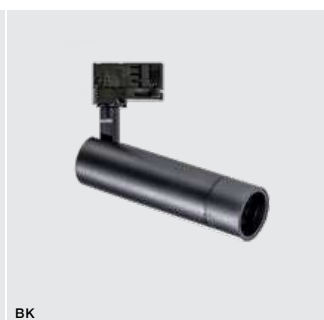

GALILEO TRACK 3 LINE 15W 3000K

LED integrated ☒

voltage: 230V

LED 15W 1200lm 3000K

IP20

technical

installation place: Track 3 Line ☒

specification

beam angle: 12°÷ 35° ☒

COLOUR / NEW INDEX NO.

- ☐ WHITE (WH) **AZ4066**
- ☒ BLACK (BK) **AZ4067**

12° 35°

BK