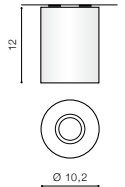

NEOS 3

bulb not included ☒	
voltage: 230V	LED connect GU10 3x Max.50W ☒
IP20	
installation place ☒	

COLOUR / NEW INDEX NO.

- ☒ BLACK / CHROME (BK / CH) **AZ0742**