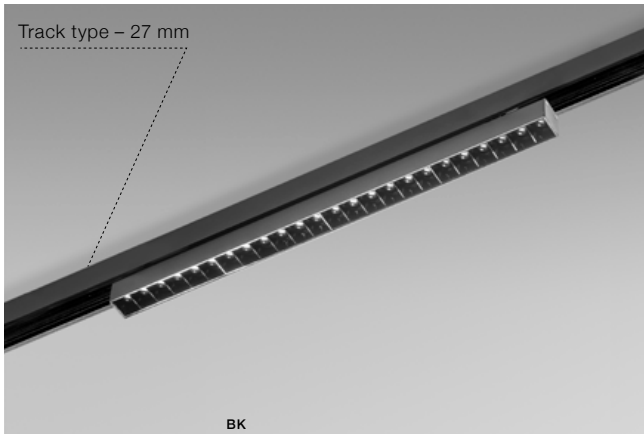

ALFA KIRA TRACK MAGNETIC CCT BLUETOOTH

64 Track Magnetic System – ALFA

ALFA KIRA TRACK MAGNETIC 12W
CCT BLUETOOTH LED integrated

voltage: 48V		LED 12W 1150lm	
IP20		installation: ALFA Track Magnetic – 52 or 27 ☐	
technical specification		beam angle: 50°	

COLOUR / NEW INDEX NO.

BLACK (BK) **AZ4901**