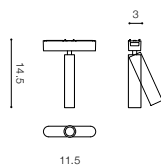

GAMMA NIKO TRACK MAGNETIC 12W CCT BLUETOOTH LED integrated

voltage: 48 V	LED 12W 780lm CCT 2700-6000K	LED
IP20	dimmable	
technical specification	installation: GAMMA Track Magnetic	☐
	beam angle: 24°	☒

COLOUR / NEW INDEX NO.

■ BLACK (BK) **AZ5289**