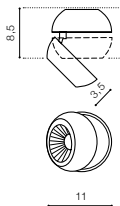

OJOS 2

LED integrated

voltage: 230V	LED 2x9W 700lm 3000K	
IP20		
technical	installation place	
specification	beam angle: 24°	

COLOUR / NEW INDEX NO.

- ☐ WHITE (WH) **AZ4198**
- ☒ BLACK (BK) **AZ4199**