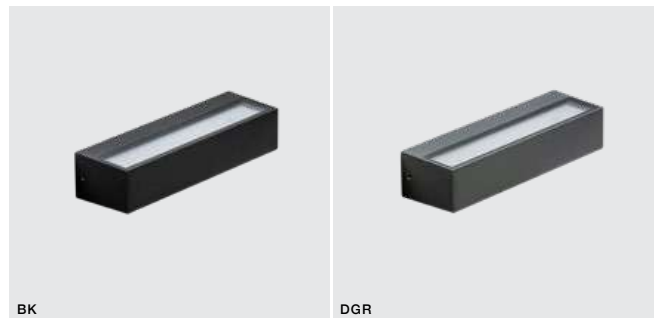

COSEL

LED integrated ☒

voltage: 230V	LED 2x8W 1300lm 3000K	LED
IP54	☐ installation place ☒ beam angle: 2x 110°	
technical specification		

COLOUR / NEW INDEX NO.

- BLACK (BK) **AZ4353**
- DARK GREY (DGR) **AZ4354**