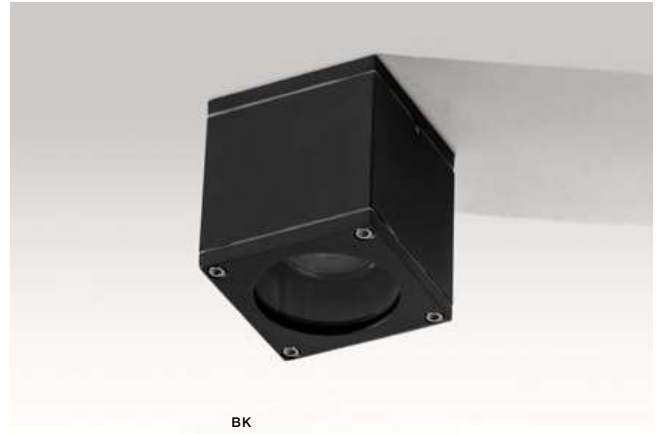

BK

JOE SQUARE

bulb not includ ☒

voltage: 230V	GU10 1x MAX 35W ☐
IP54	
	installation place ☐

COLOUR / NEW INDEX NO.

- ☒ DARK GREY (DGR) **AZ3323**
- ☐ WHITE (WH) **AZ3324**
- ☒ BLACK (BK) **AZ4270**