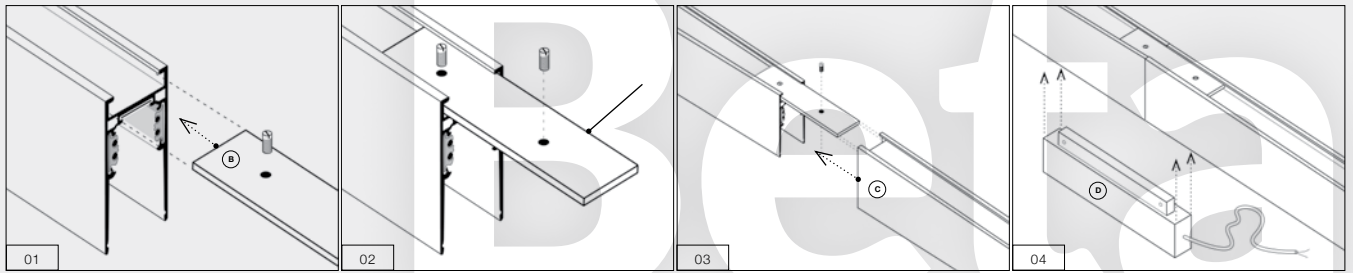

BETA TRACK MAGNETIC57 230V

Components for BETA Track Magnetic

01 Insert the MECHANICAL CONNECTOR (B) into the TRACK (A).

02 Tighten the screw between A and B.

03 Slide and fasten TRACK (C) to the MECHANICAL CONNECTOR (B).

04 Put STRAIGHT CONNECTOR ELECTRIC (D) between the two connected tracks (A+C).