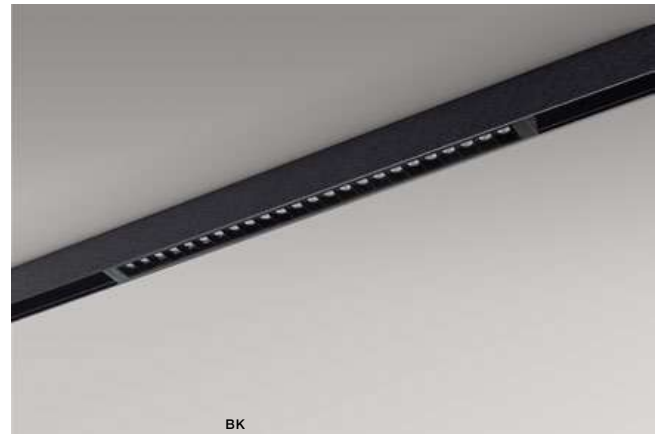

BETA KIRA 230V TRACK MAGNETIC 18W

3000K/4000K LED integrated

voltage: 230V	LED 18W 1300lm 3000K dimmable	LED
IP20	LED 18W 1346lm 4000K dimmable	
technical	installation: BETA Track Magnetic 230V	☐
specification	beam angle: 24°	

COLOUR / NEW INDEX NO.

- 3000K BLACK (BK) **AZ5188**
- 4000K BLACK (BK) **AZ5212**