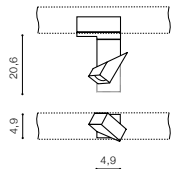

COLOUR / NEW INDEX NO.

- ☐ WHITE (WH) **AZ3524**
- ☒ BLACK (BK) **AZ3525**