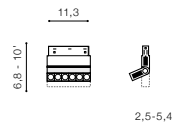

ALFA CYRUS TRACK MAGNETIC 12W		LED integrated
CCT BLUETOOTH		
voltage: 48 V	LED 12W 1060lm 3000K - 6000K dimm	LED
IP20	QR code	
technical specification	installation place: Alfa Track Magnetic	☐
	beam angle: 28°	☒

COLOUR / NEW INDEX NO.

■ BLACK (BK) **AZ5508**