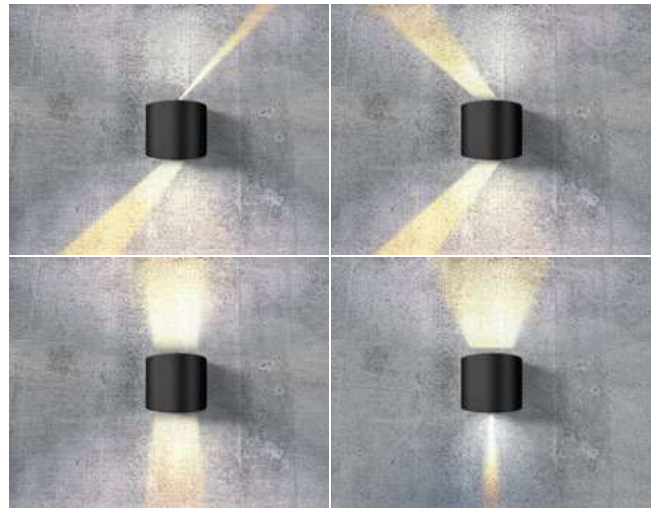

FOUR ADJUSTABLE LIGHT ANGLE