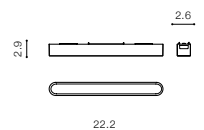

GAMMA SANGRIA MILKY TRACK MAGNETIC

136 Track Magnetic System – GAMMA

BK

GAMMA SANGRIA MILKY TRACK MAGN. 6W 3000K/4000K

LED integrated

voltage: 48 V	LED 6W 360lm 3000K	
IP20	LED 6W 420lm 4000K	
technical specification		installation: GAMMA Track Magnetic ☐
		beam angle: 120° ☐

COLOUR / NEW INDEX NO.

- 3000K BLACK (BK) **AZ5266**
- 4000K BLACK (BK) **AZ5267**

BK

GAMMA SANGRIA MILKY TRACK MAGN. 12W 3000K/4000K

LED integrated

voltage: 48 V	LED 12W 720lm 3000K	
IP20	LED 12W 720lm 4000K	
technical specification		installation: GAMMA Track Magnetic ☐
		beam angle: 120° ☐

COLOUR / NEW INDEX NO.

- 3000K BLACK (BK) **AZ5269**
- 4000K BLACK (BK) **AZ5270**