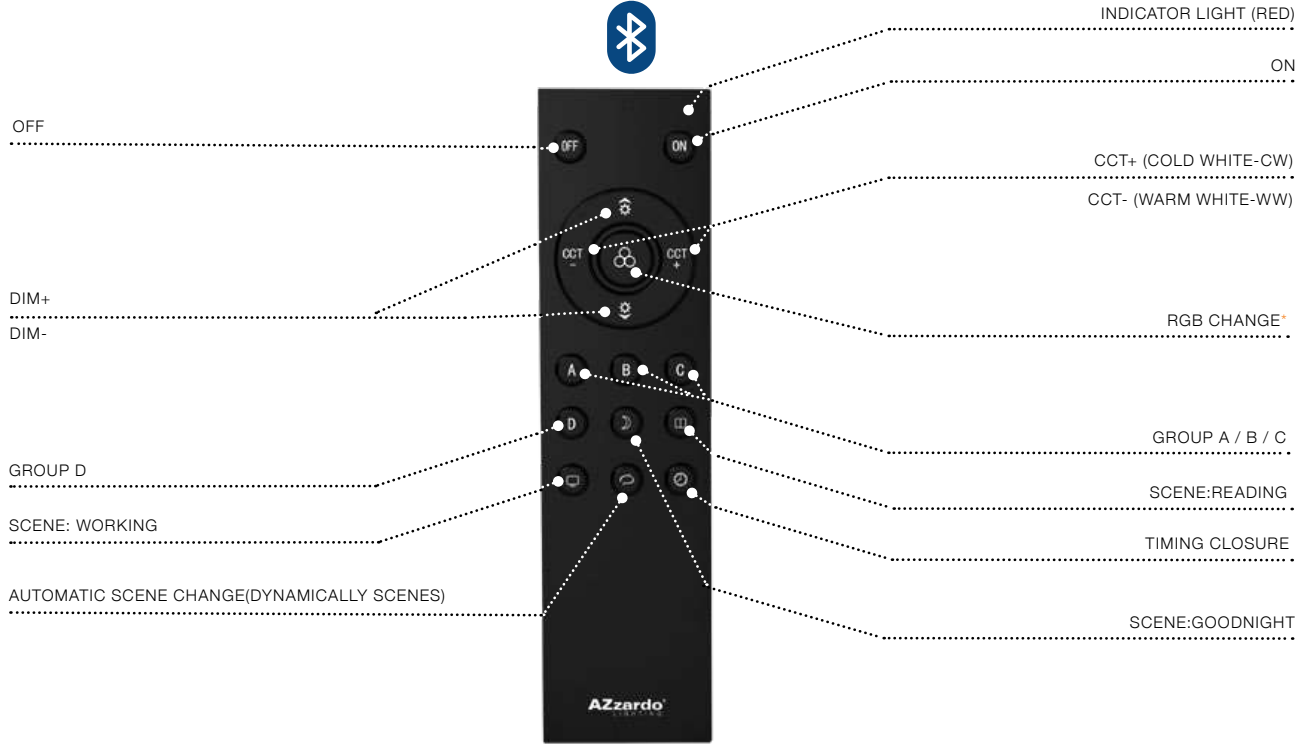

NEO TRACK MAGNETIC MULTICON X

■ TRACK MAGNETIC NEO MULTICON X (BLACK)AZ5135

REMOTE CONTROL BLUETOOTH

Remote Control 4-Group & RGB & Bluetooth
Operating Schematic

AZ5265

*RGB CHANGE ONLY USED FOR RGB LAMPS
THE CCT LAMP CAN'T BE USE THIS BUTTON FUNCTION