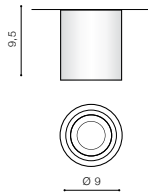

COLOUR / NEW INDEX NO.

- ☒ CHROME (CH) **AZ2691**
- ☐ WHITE (WH) **AZ2690**

CH