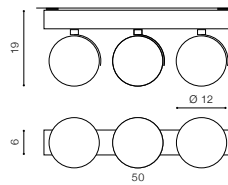

WH

BK

WH + LED ES 111 BK

WH

BK

BK + 2 x LED ES 111 WH

WH

BK