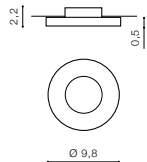

COLOUR / NEW INDEX NO.

- CHROME (CH) **AZ1621**
- GOLD (GO) **AZ1622**