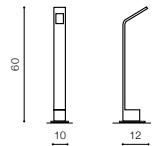

■ BLACK (BK) **AZ4481**

AGAPE IP54

500 Outdoor lamps

AGAPE 60

LED integrated

voltage: 230V	LED 6W 480lm 3000K	
IP54		
technical specification		

COLOUR / NEW INDEX NO.

DARK GREY (DGR) **AZ3482**