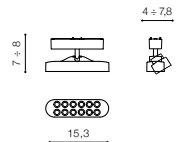

NEO SERIE 140 18W CCT BLUETOOTH

LED integrated

voltage: 48V	LED 18W 1313lm CCT 3000K - 6700K		LED
IP20	>90 CRI dimmable		
technical	installation: NEO Track Magnetic		
specification	beam angle: 37°		

COLOUR / NEW INDEX NO.

■ BLACK (BK) **AZ5123**