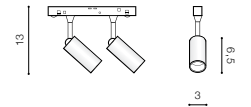

BK/BK

ALFA NIKKI 2 TRACK MAGNETIC 3W 3000K

LED integrated

voltage: 48V		LED 2x3W 350lm 3000K	
IP20		installation: ALFA Track Magnetic – 52 or 27	
technical specification			

COLOUR / NEW INDEX NO.

- BLACK / BLACK (BK/BK) **AZ4592**
- GOLD / BLACK (GO/BK) **AZ4594**
- WHITE / BLACK (WH/BK) **AZ4593**