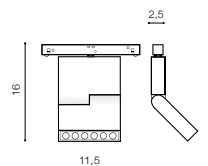

ALFA ALDO TRACK MAGNETIC

86 Track Magnetic System – ALFA

ALFA ALDO TRACK MAGNETIC 12W

3000K

LED integrated

voltage: 48V

LED 12W 900lm 3000K

LED

IP20

technical specification

installation: ALFA Track Magnetic – 52 or 27

beam angle: 120°

COLOUR / NEW INDEX NO.

- ☐ WHITE (WH) **AZ4626**
- ☒ BLACK (BK) **AZ4625**

ALDO TRACK MAGNETIC 12W

3000K/4000K

LED integrated

voltage: 48V

LED 12W 1300lm 3000K

LED

IP20

technical specification

installation: ALFA Track Magnetic – 52 or 27

beam angle: 60°

COLOUR / NEW INDEX NO.

- ☐ 3000K WHITE (WH) **AZ4622**
- ☒ 3000K BLACK (BK) **AZ4621**
- ☐ 4000K WHITE (WH) **AZ4624**
- ☒ 4000K BLACK (BK) **AZ4623**

ROTATION POSSIBLE WITH TRACK MAGNETIC27 ONLY