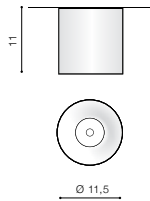

GO

MANE 30W

LED integrated

voltage: 230V	LED 30W 2400lm 3000K	
IP20		
technical	installation place <input type="checkbox"/>	
specification	beam angle: 23° <input type="checkbox"/>	

COLOUR / NEW INDEX NO.

- BLACK (BK) **AZ4156**
- WHITE (WH) **AZ4155**
- GOLD (GO) **AZ4157**