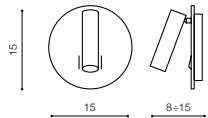

COLOUR / NEW INDEX NO.

- SATIN NICKEL (NI) **AZ2552**
- CHROME (CH) **AZ2424**
- BLACK (BK) **AZ3204**