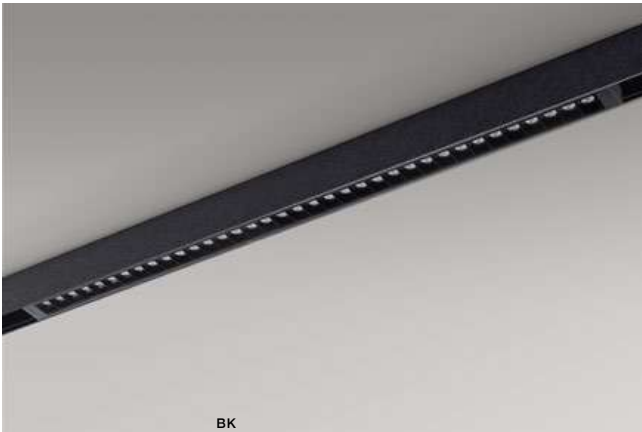

BK

BETA KIRA 230V TRACK MAGNETIC 27W CCT BLUETOOTH LED integrated

voltage: 230V	LED 27W 3420lm CCT 3000-6000K	
IP20	dimmable	
technical specification	installation: BETA Track Magnetic 230V	☐
	beam angle: 24°	

COLOUR / NEW INDEX NO. 2.5

■ BLACK (BK) . . . . . **AZ5177** ◀ 1 ————— ▣

—————
60