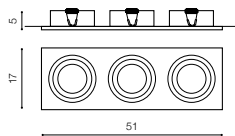

COLOUR / NEW INDEX NO.

- ALUMINIUM (ALU) **AZ0773**