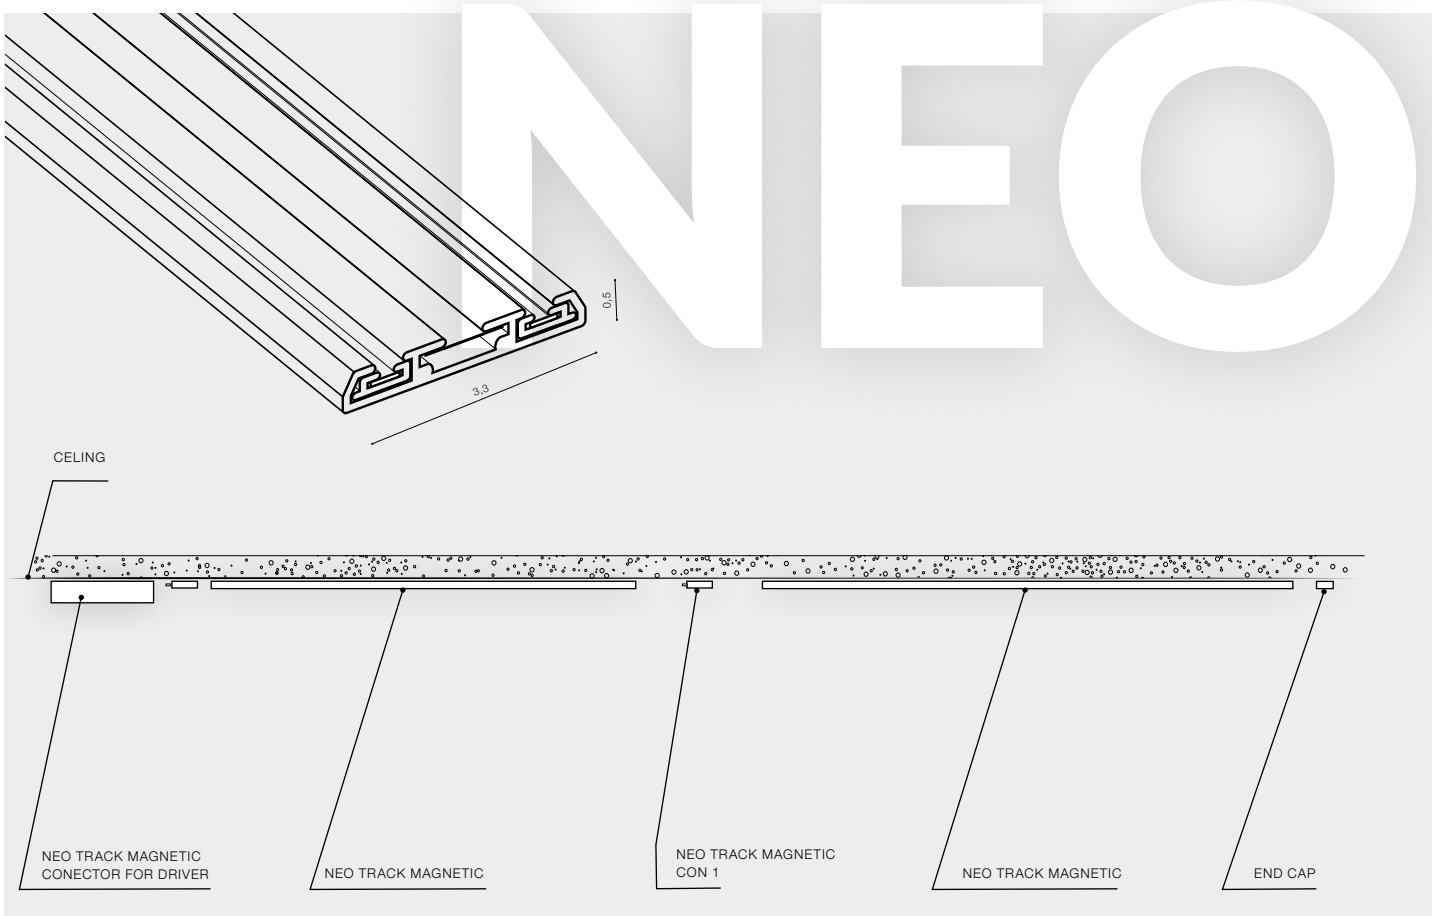

NEO TRACK MAGNETIC

Components for NEO Track Magnetic

NEO TRACK MAGNETIC (30, 60, 120, 200)

- TRACK MAGNETIC NEO 0,3M (BLACK) **AZ5129**
- TRACK MAGNETIC NEO 0,6M (BLACK) **AZ5130**
- TRACK MAGNETIC NEO 1,2M (BLACK) **AZ5131**
- TRACK MAGNETIC NEO 2,0M (BLACK) **AZ5132**