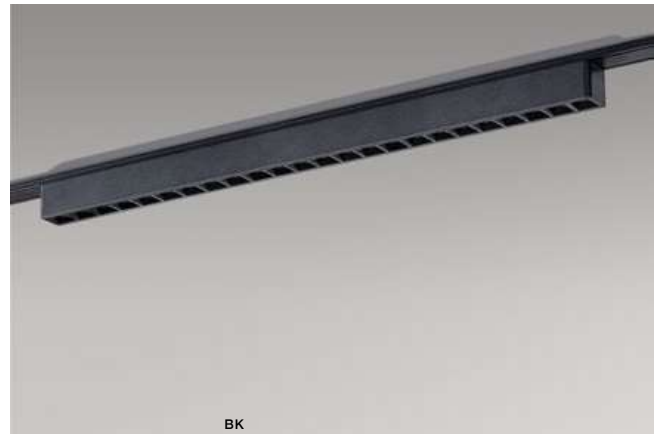

GAMMA KIRA TRACK MAGNETIC 24W
3000K/4000K LED integrated

voltage: 48 V	LED 24W 1440 lm 3000K	
IP20	LED 24W 1500 lm 4000K	
technical specification	installation: GAMMA Track Magnetic	☐
	beam angle: 24°	

COLOUR / NEW INDEX NO.

- 3000K BLACK (BK) **AZ5296**
- 4000K BLACK (BK) **AZ5297**