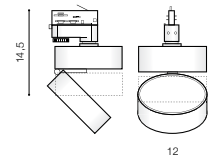

COLOUR / NEW INDEX NO.

- ☐ WHITE (WH). **AZ4548**
- ☐ BLACK (BK). **AZ4547**