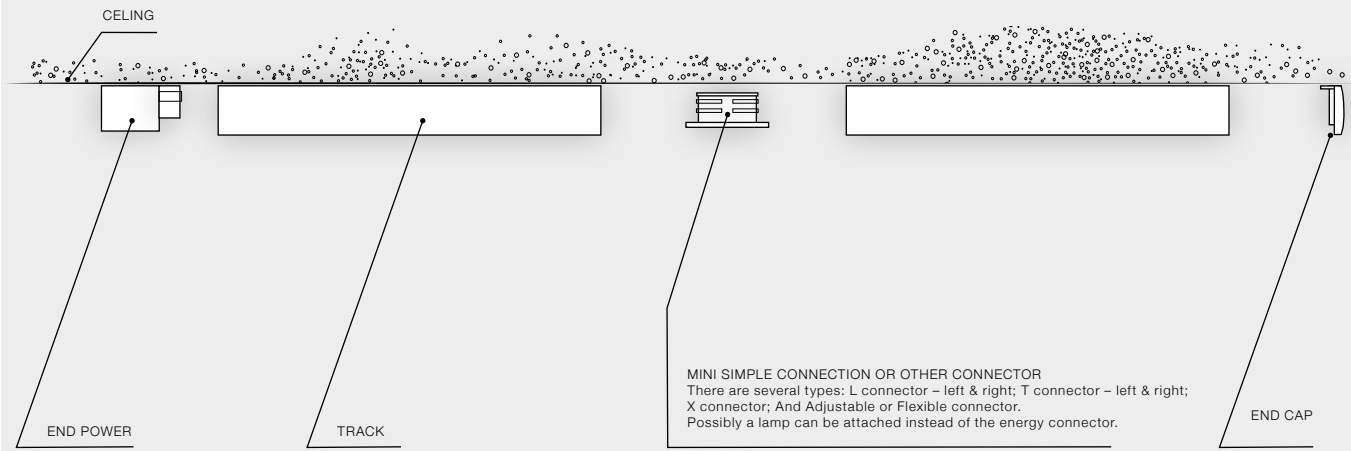

TRACK 3-LINE

3-Li

TRACKS (1m, 1,5m, 2m, 3m)

- ☒ TRACK 1M (BLACK) **AZ2973**
- ☐ TRACK 1M (WHITE) **AZ2974**
- ☒ TRACK 1,5M (BLACK) **AZ3000**
- ☐ TRACK 1,5M (WHITE) **AZ2999**
- ☒ TRACK 2M (BLACK) **AZ2975**
- ☐ TRACK 2M (WHITE) **AZ2976**
- ☒ TRACK 3M (BLACK) **AZ4272**
- ☐ TRACK 3M (WHITE) **AZ4271**

Track Set (1m, 1,5m, 2m)

with THE END POWER + END CAP (All included)

- ☒ TRACK SET 1M (BLACK) **AZ2987**
- ☐ TRACK SET 1M (WHITE) **AZ2991**
- ☒ TRACK SET 1,5M (BLACK) **AZ3001**
- ☐ TRACK SET 1,5M (WHITE) **AZ3002**
- ☒ TRACK SET 2M (BLACK) **AZ2992**
- ☐ TRACK SET 2M (WHITE) **AZ2988**