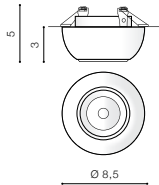

NEMO

372 Downlights

NEMO

bulb not includ

voltage: 230V	connect GU10 1x Max 50W
IP20	installation place
	inlet opening Ø 6,8cm

COLOUR / NEW INDEX NO.

- ☐ WHITE (WH) **AZ3398**
- ☒ BLACK (BK) **AZ3399**
- ☐ CHROME (CH) **AZ3400**
- ☐ GOLD (GO) **AZ3401**