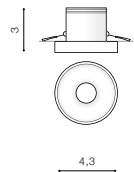

LED integrated

voltage: 230V

IP20

technical specification

LED 3W 3000K RA>90 250lm

LED 3W 4000K RA>90 260lm

LED

installation place ☐ inlet opening Ø 3,5cm

beam angle: 66°

COLOUR / NEW INDEX NO.

- ☐ WHITE 3000K (WH) **AZ2232**
- ☐ WHITE 4000K (WH) **AZ2233**
- ☒ BLACK 3000K (BK) **AZ4171**
- ☒ BLACK 4000K (BK) **AZ4172**

LED integrated

voltage: 230V

IP20

technical specification

LED 3W 3000K RA>90 250lm

LED 3W 4000K RA>90 260lm

LED

installation place ☐ inlet opening Ø 3,6cm

beam angle: 66°

COLOUR / NEW INDEX NO.

- ☐ ACRYLIC 3000K (AC) **AZ2234**
- ☐ ACRYLIC 4000K (AC) **AZ2235**

ACR

BK