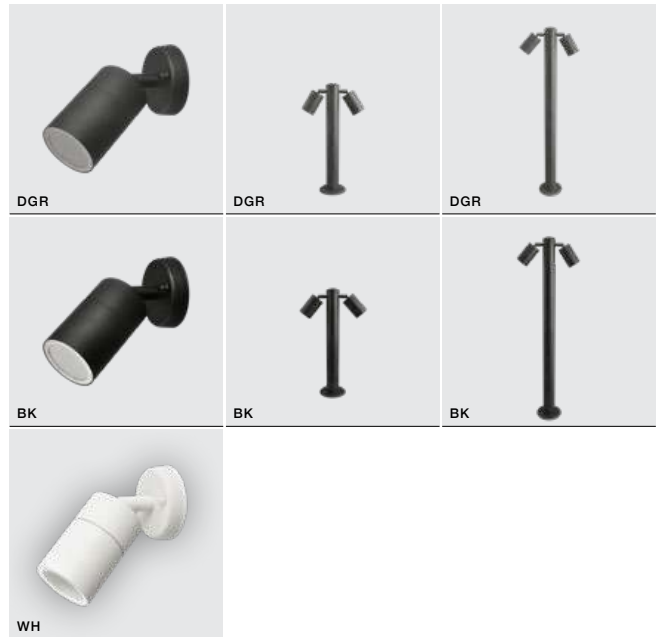

ROLF 2 500

bulb not includ	
voltage: 230V	LED GU10 2x MAX 35W
IP44	
installation place	

COLOUR / NEW INDEX NO.

- BLACK (BK) **AZ4456**
- DARK GREY (DGR) **AZ4457**