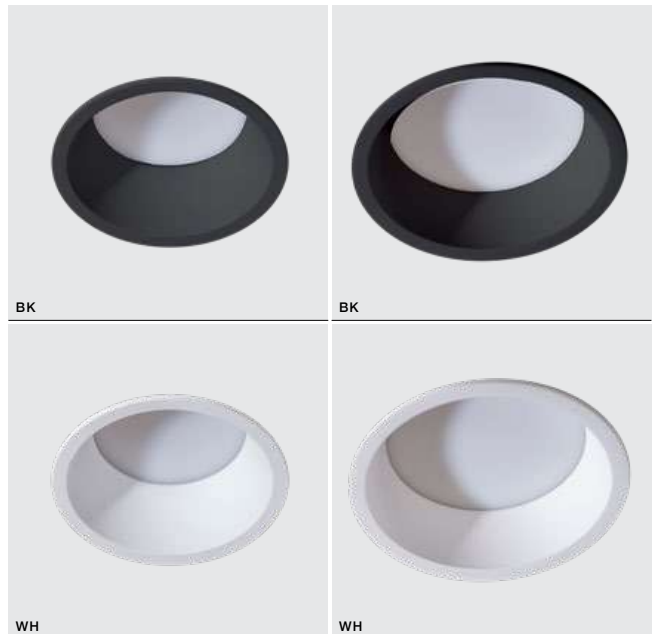

AIDA ROUND

320 Downlights

LED integrated

voltage: 230V	LED 10W 700lm 3000K	
IP20	technical specification	
installation place ☐	inlet opening 9,2cm	
beam angle: 100°		

COLOUR / NEW INDEX NO.

- ☐ WHITE (WH) **AZ4218**
- ☒ BLACK (BK) **AZ4220**

LED integrated

voltage: 230V	LED 16W 1300lm 3000K	
IP20	technical specification	
installation place ☐	inlet opening 13cm	
beam angle: 100°		

COLOUR / NEW INDEX NO.

- ☐ WHITE (WH) **AZ4222**
- ☒ BLACK (BK) **AZ4224**