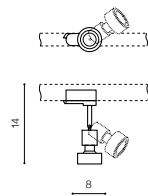

COLOUR / NEW INDEX NO.

- ☐ WHITE (WH) **AZ2460**
- ☒ BLACK (BK) **AZ2457**