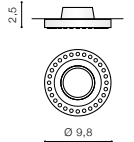

WH-MATT

WH-MATT

BK-CHROME

BK-CHROME

CH