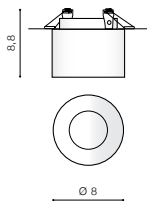

GELO

bulb not includ ☒

voltage: 230V	connect GU10 1x Max 50W
IP20	installation place ☐
	inlet opening Ø 6,6cm

COLOUR / NEW INDEX NO.

☐ WHITE FROST (WH) **AZ3539**