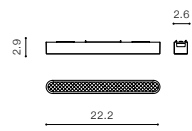

COLOUR / NEW INDEX NO.

- 3000K BLACK (BK) **AZ5281**
- 4000K BLACK (BK) **AZ5282**