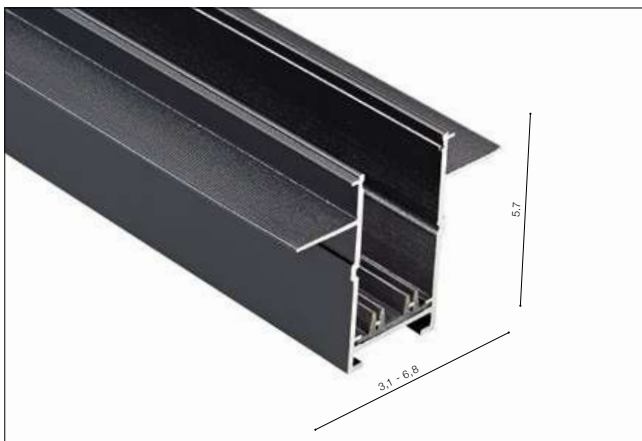

Available options for installation place – surface-mounted, flush-mounted and suspended

BETA TRACK MAGNETIC57 230V GIPS2
(1M, 2M, 3M)

- BETA TRACK MAGNETIC57 230V GIPS2 1M (BLACK) **AZ5170**
- BETA TRACK MAGNETIC57 230V GIPS2 2M (BLACK) **AZ5171**
- BETA TRACK MAGNETIC57 230V GIPS2 3M (BLACK) **AZ5172**

DESIGN PATENTED BY AZZARDO