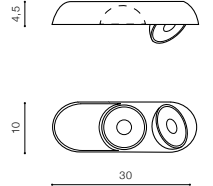

TORONTO

234 Exposed downlights

LED integrated

voltage: 230V	LED 10W 700lm 3000K	
IP20		
technical specification	installation place	
	beam angle: 21°	

COLOUR / NEW INDEX NO.

- ☐ WHITE (WH) AZ4070
- ☒ BLACK (BK) AZ4064

LED integrated

voltage: 230V	LED 2x10W 700lm 3000K	
IP20		
technical specification	installation place	
	beam angle: 21°	

COLOUR / NEW INDEX NO.

- ☐ WHITE (WH) AZ4072
- ☒ BLACK (BK) AZ4065