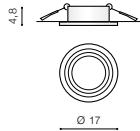

STAN

376 Downlights

STAN

bulb not includ

voltage: 230V	connect 1x ES111 MAX 50W or ADAP111
IP20	connect GU10 1x Max 40W
	installation place
	inlet opening Ø 14,5cm

COLOUR / NEW INDEX NO.

- ALUMINIUM (ALU) **AZ0860**
- WHITE (WH) **AZ0861**
- BLACK / BLACK (BK / BK) **AZ2811**
- CHROME (CH) **AZ2957**