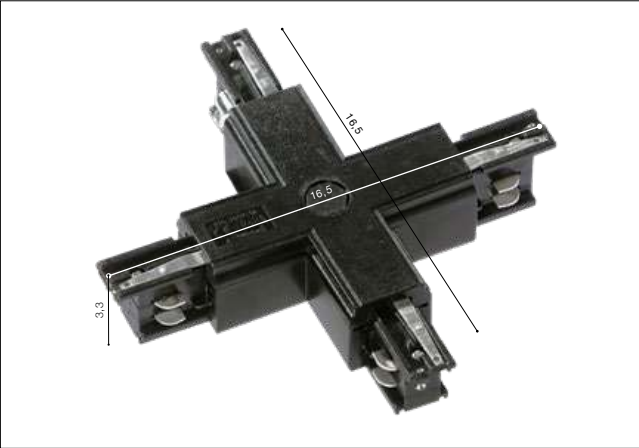

TRACK 3-LINE

Accessories for Track 3 Line