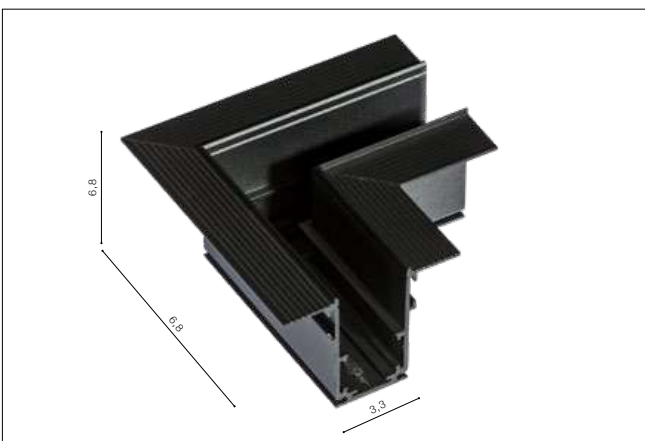

BETA TRACK MAGNETIC57 230V CORNER90 A GIPS1

- ☒ BETA TRACK MAGNETIC57 230V CORNER90 A GIPS1 (BLACK) **AZ5162**
- ☐ BETA TRACK MAGNETIC57 230V CORNER90 A GIPS1 (WHITE) **AZ5163**