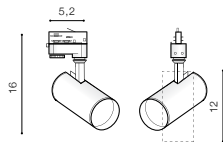

KIRKE TRACK 3 LINE 10W CCT SWITCH

LED integrated

voltage: 230V	LED 10W 800lm	
IP20	3000K | 4000K | 5500K CCT	
technical specification	installation: Track 3 Line	
	beam angle: 40°	

COLOUR / NEW INDEX NO.

- BLACK (BK) **AZ4658**
- WHITE (WH) **AZ4659**