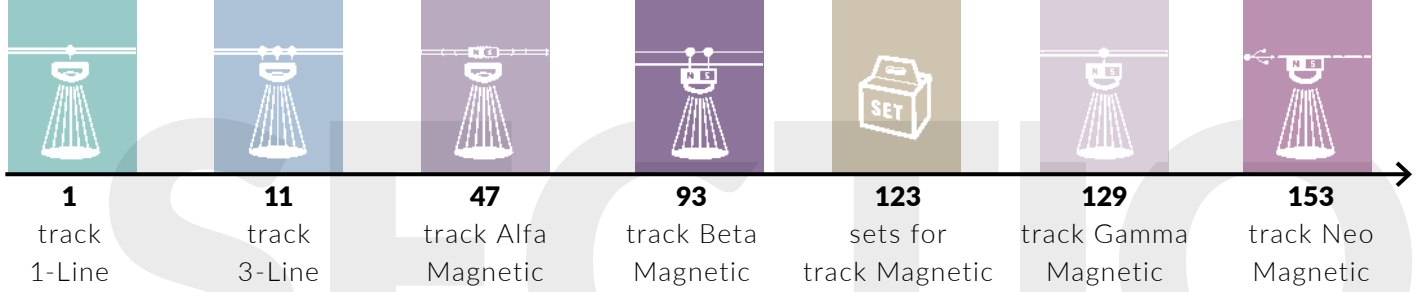

1 track 1-Line
11 track 3-Line
47 track Alfa Magnetic
93 track Beta Magnetic
123 sets for track Magnetic
129 track Gamma Magnetic
153 track Neo Magnetic