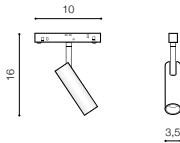

ALFA NIKO 2 TRACK MAGNETIC 7W

3000K/4000K

LED integrated

voltage: 48V

LED 2x7W 550lm 3000K

IP20

LED 2x7W 600lm 4000K

technical

installation: ALFA Track Magnetic – 52 or 27

specification

beam angle: 30°

COLOUR / NEW INDEX NO.

- 3000K GOLD / BLACK (GO/BK) . . . **AZ4588**
- 3000K BLACK / BLACK (BK/BK) . . . **AZ4584**
- 3000K WHITE / BLACK (WH/BK) . . . **AZ4585**
- 4000K BLACK / BLACK (BK/BK) . . . **AZ4586**
- 4000K WHITE / BLACK (WH/BK) . . . **AZ4587**