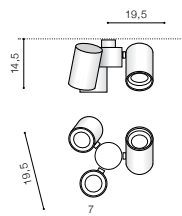

BK

WH

BK

WH

BK

WH