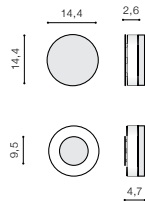

BK

ENOK SQUARE WALL 3000K / 4000K

LED integrated

voltage: 230V

LED 9W 700lm 3000K

IP54

technical

installation place

specification

beam angle: 360°

COLOUR / NEW INDEX NO.

■ 3000K BLACK (BK) **AZ4461**
■ 4000K BLACK (BK) **AZ4462**