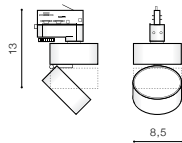

MONA TRACK 3 LINE 12W 3000K / 4000K

LED integrated

voltage: 230V	LED 12W 1000lm 3000K	LED
IP20	LED 12W 1050lm 4000K	
technical	installation: Track 3 Line	☐
specification	beam angle: 120°	☐

COLOUR / NEW INDEX NO.

- ☐ 3000K WHITE (WH) **AZ4541**
- ☐ 3000K BLACK (BK) **AZ4542**
- ☐ 4000K WHITE (WH) **AZ4544**
- ☐ 4000K BLACK (BK) **AZ4543**

WH

MONA TRACK 3 LINE 18W 3000K

LED integrated

voltage: 230V	LED 18W 1500lm 3000K	LED
IP20		
technical	installation: Track 3 Line	☐
specification	beam angle: 120°	☐

COLOUR / NEW INDEX NO.

- ☐ WHITE (WH). **AZ4548**
- ☐ BLACK (BK). **AZ4547**