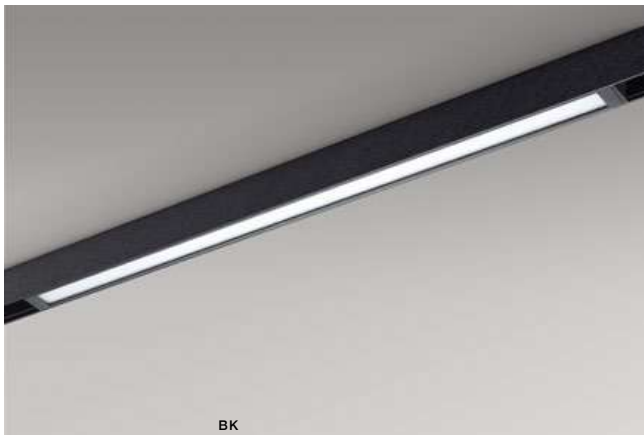

IP20

LED 18W 1097lm 4000K dimmable

technical

installation: BETA Track Magnetic 230V

specification

beam angle: 120°

COLOUR / NEW INDEX NO.

- 3000K BLACK (BK) **AZ5191**
- 4000K BLACK (BK) **AZ5215**