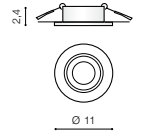

REMO 1 DOWNLIGHT

bulb not includ ☒	
voltage: 230V	connect GU10 1x Max.50W ☐
IP20	installation place ☐
	inlet opening ☐ Ø 10cm

COLOUR / NEW INDEX NO.

- ☐ ALUMINIUM (ALU) **AZ1729**
- ☐ BLACK (BK) **AZ1732**
- ☐ WHITE (WH) **AZ1731**
- ☐ CHROME (CH) **AZ1730**

REMO R

bulb not includ ☒	
voltage: 0V	accessory for Remo 1 Downlight and Hugo 1 Downlight and Hugo 2 Downlight
IP20	installation place ☐
Aluminium	

COLOUR / NEW INDEX NO.

- ☐ ALUMINIUM (ALU) **AZ0821**
- ☐ BLACK (BK) **AZ0823**
- ☐ WHITE (WH) **AZ0822**
- ☐ GOLD (GO) **AZ0824**
- ☐ CHAMPAGNE (CHA) **AZ0825**
- ☐ CHROME (CH) **AZ0855**