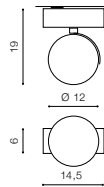

BK

JERRY 2 12V

bulb not included

voltage: 12V	connect 2x QR111 MAX 50W
IP20	dimer driver 12V – included
	installation place

COLOUR / NEW INDEX NO.

- ☐ WHITE (WH) **AZ1369**
- ☒ BLACK (BK) **AZ1368**
- ☒ CHROME (CH) **AZ1751**