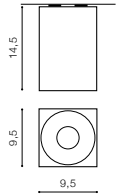

HUGO R

bulb not included ☒	
voltage: 230V	LED connect GU10 1x Max.50W ☐
IP20	
installation place ☐	

COLOUR / NEW INDEX NO.

- ☐ ALUMINIUM (ALU) **AZ0829**
- ☐ BLACK (BK) **AZ0832**
- ☐ WHITE (WH) **AZ0830**
- ☐ GOLD (GO) **AZ0831**
- ☐ CHAMPAGNE (CHA) **AZ0833**
- ☐ CHROME (CH) **AZ0856**