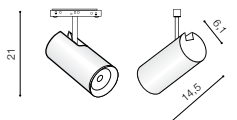

ALFA MAKITA II TRACK MAGNETIC

72 Track Magnetic System – ALFA

ALFA MAKITA II TRACK MAGNETIC 12W

3000K / 4000K

LED integrated

voltage: 48 V

LED 12W 750lm 3000K

IP20

LED 12W 750lm 4000K

technical

installation place: Alfa Track Magnetic

specification

beam angle: 40°

COLOUR / NEW INDEX NO.

■ 3000K BLACK (BK) **AZ5491**

■ 4000K BLACK (BK) **AZ5492**

ALFA MAKITA II TRACK MAGNETIC 24W

3000K / 4000K

LED integrated

voltage: 48 V

LED 24W 1750lm 3000K

IP20

LED 24W 1750lm 4000K

technical

installation place: Alfa Track Magnetic

specification

beam angle: 40°

COLOUR / NEW INDEX NO.

■ 3000K BLACK (BK) **AZ5493**

■ 4000K BLACK (BK) **AZ5494**