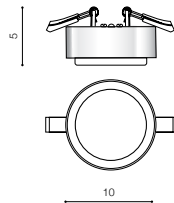

COLOUR / NEW INDEX NO.

- CHROME (CH) **AZ4391**
- BLACK (BK) **AZ4389**
- GOLD (GO) **AZ4390**