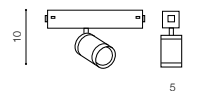

COLOUR / NEW INDEX NO.

- 3000K BLACK (BK) **AZ5198**
- 4000K BLACK (BK) **AZ5197**