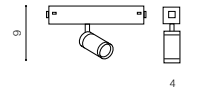

COLOUR / NEW INDEX NO.

- 3000K BLACK (BK) **AZ5195**
- 4000K BLACK (BK) **AZ5196**