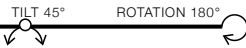

NEMO

372 Downlights

NEMO

bulb not includ

voltage: 230V	connect GU10 1x Max 50W
IP20	installation place
	inlet opening Ø 6,8cm

COLOUR / NEW INDEX NO.

- ☐ WHITE (WH) **AZ3398**
- ☒ BLACK (BK) **AZ3399**
- ☐ CHROME (CH) **AZ3400**
- ☐ GOLD (GO) **AZ3401**