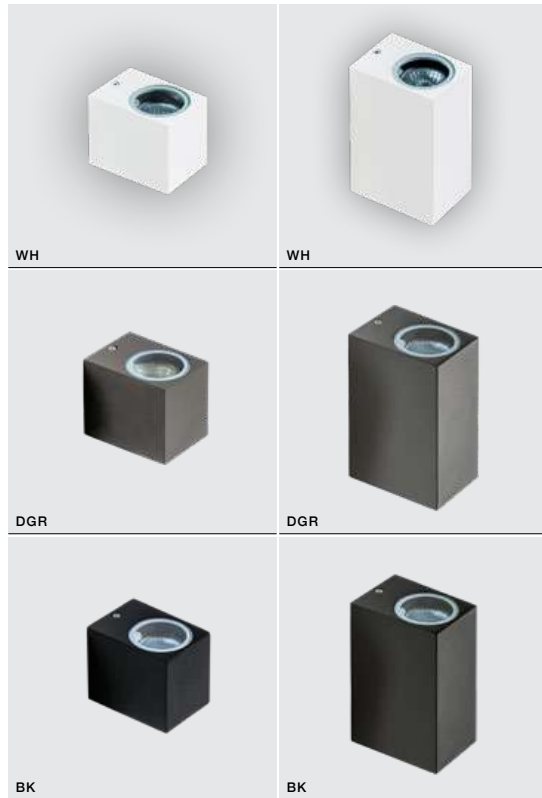

RIMINI 2 SQUARE

bulb not includ

voltage: 230V	GU10 2x MAX 35W
IP54	
	installation place

COLOUR / NEW INDEX NO.

- DARK GREY (DGR) **AZ4312**
- WHITE (WH) **AZ4314**
- BLACK (BK) **AZ4268**