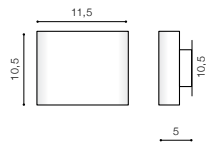

VIGO LED IP54

404 Indoor wall lamps

VIGO

LED integrated

voltage: 230V

LED 2x3W 420lm 3000K

IP54

LED

technical

installation place

specification

beam angle: 2x90°

COLOUR / NEW INDEX NO.

■ BLACK (BK) **AZ2203**