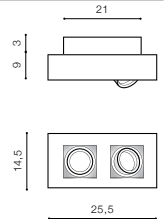

NIKEA GU10

236 Exposed downlights

NIKEA 1 GU10

bulb not included

voltage: 230V	GU10 1x Max 50W
IP20	
	installation place

COLOUR / NEW INDEX NO.

- WHITE / BLACK (WH / BK) **AZ4430**
- WHITE (WH) **AZ4431**
- BLACK (BK) **AZ4432**

NIKEA 2 GU10

bulb not included

voltage: 230V	GU10 2x Max 50W
IP20	
	installation place

COLOUR / NEW INDEX NO.

- WHITE / BLACK (WH / BK) **AZ4433**
- WHITE (WH) **AZ4434**
- BLACK (BK) **AZ4435**