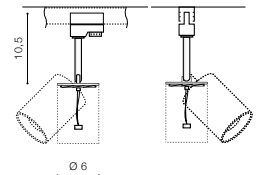

COLOUR / NEW INDEX NO.

- ☐ WHITE (WH) **AZ3390**
- ☒ BLACK (BK) **AZ3391**

EREBUS TUBE

TUBE 14

- ☐ WHITE (WH) **AZ3383**
- ☒ BLACK (BK) **AZ3384**
- ☒ GOLD (GO) **AZ3385**

TUBE 21

- ☐ WHITE (WH) **AZ3386**
- ☒ BLACK (BK) **AZ3387**
- ☒ GOLD (GO) **AZ3388**