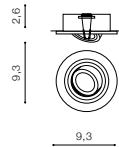

CARO 2S

bulb not included ☒	
voltage: 230V	GU10 x 2x MAX 50W ☒
IP20	
installation place ☒	
inlet opening ☒ 8x15,8cm	

COLOUR / NEW INDEX NO.

- GOLD (GO) **AZ5426**
- ALUMINIUM (ALU) **AZ2438**
- BLACK (BK) **AZ2437**
- WHITE (WH) **AZ2436**