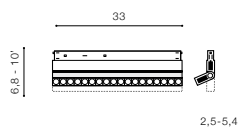

ALFA CYRUS TRACK MAGNETIC CCT BLUETOOTH

68 Track Magnetic System – ALFA

ALFA CYRUS TRACK MAGNETIC 6W		LED integrated
CCT BLUETOOTH		
voltage: 48 V	LED 6W 620lm 3000K - 6000K dimm	LED
IP20	QR code	
technical specification	installation place: Alfa Track Magnetic	☐
	beam angle: 28°	☒

COLOUR / NEW INDEX NO.

■ BLACK (BK) **AZ5507**

ALFA CYRUS TRACK MAGNETIC 12W		LED integrated
CCT BLUETOOTH		
voltage: 48 V	LED 12W 1060lm 3000K - 6000K dimm	LED
IP20	QR code	
technical specification	installation place: Alfa Track Magnetic	☐
	beam angle: 28°	☒

COLOUR / NEW INDEX NO.

■ BLACK (BK) **AZ5508**

ALFA CYRUS TRACK MAGNETIC 18W		LED integrated
CCT BLUETOOTH		
voltage: 48 V	LED 18W 1640lm 3000K - 6000K dimm	LED
IP20	QR code	
technical specification	installation place: Alfa Track Magnetic	☐
	beam angle: 28°	☒

COLOUR / NEW INDEX NO.

■ BLACK (BK) **AZ5509**