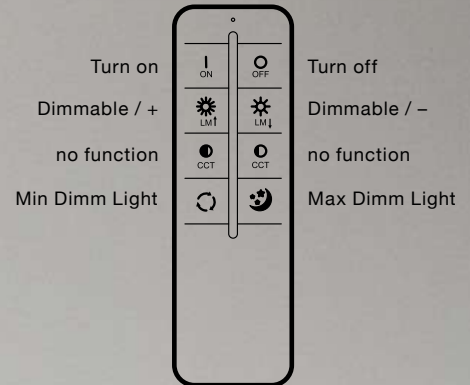

beam angle: 120°

COLOUR / NEW INDEX NO.

- 3000K WHITE (WH) **AZ4387**
- 4000K WHITE (WH) **AZ4392**

Key function

SLIM SQUARE IP44

326 Downlights

WH

WH