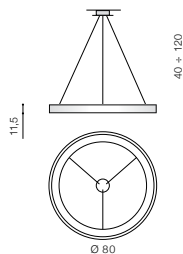

COLOUR / NEW INDEX NO.

- ☐ WHITE (WH) **AZ3448**
- ☐ GREY (GR) **AZ3450**
- ☒ BLACK (BK) **AZ3449**

WH

GR

BK