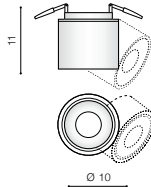

COLOUR / NEW INDEX NO.

- ☒ WHITE/WHITE (WH/WH) **AZ2705**
- ☒ BLACK/BLACK (BK/BK) **AZ2706**