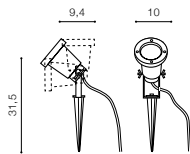

EDVARD

bulb not includ

voltage: 230V	GU10 1x MAX 35W
IP65	
	installation place

COLOUR / NEW INDEX NO.

■ DARK GREY (DGR) **AZ4503**