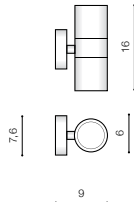

COLOUR / NEW INDEX NO.

- BLACK (BK) **AZ4473**
- DARK GREY (DGR) **AZ4474**

MASTER SLAVE SYSTEM

VENTA IP54

460 Outdoor lamps

VENTA

voltage: 230V	E27 1x MAX 40W	
IP54	installation place	

COLOUR / NEW INDEX NO.