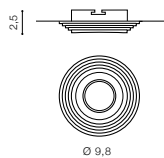

LUCIANO ROUND

bulb not includ ☒

voltage: 230V	connect GU10 1x Max 50W ☐
IP20	
	installation place ☐
	inletetet opening ☐ Ø 7 cm

COLOUR / NEW INDEX NO.

- ☒ CHROME (CH) **AZ1470**
- ☐ WHITE (WH) **AZ1549**