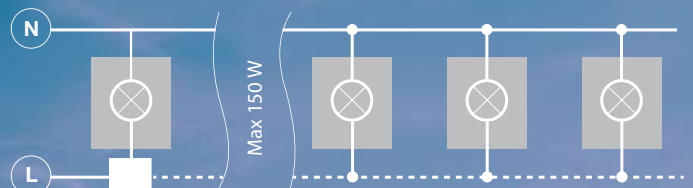

One lamp with a PIR sensor (passive motion sensor) is enough to turn on all other lamps connected to the Master line (in the diagram it is marked with a dashed line).
MOTION SENSOR RANGE: 90°/170° +/- 5M.