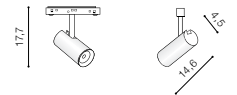

beam angle: 40°

COLOUR / NEW INDEX NO.

■ 3000K BLACK (BK) **AZ5491**

■ 4000K BLACK (BK) **AZ5492**

ALFA MAKITA II TRACK MAGNETIC 24W

3000K / 4000K

LED integrated

voltage: 48 V