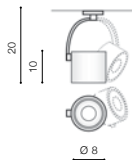

COSTA ARM TRACK

30 Track 3 Line

COSTA ARM TRACK 3 LINE 12W

LED integrated

voltage: 230V

LED 12W 1020lm 3000K

IP20

LED

technical

installation place: Track Electric 3 Line

specification

beam angle: 25°

COLOUR / NEW INDEX NO.

- ☒ WHITE / WHITE (WH / WH) **AZ3487**
- ☒ BLACK / BLACK (BK / BK) **AZ3486**