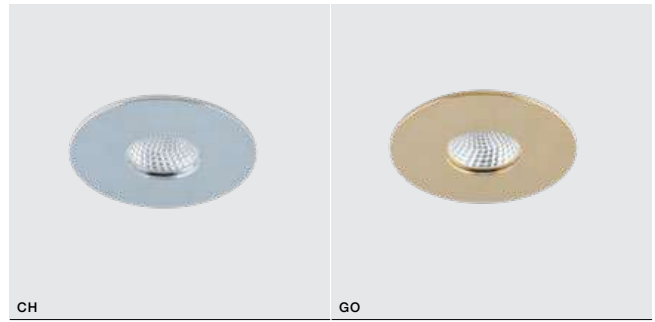

CLETO

bulb not includ ☒

voltage: 230V	connect GU10 1x Max 50W	☒
IP20	installation place	☐
	inlettet opening	Ø 7,0 cm

COLOUR / NEW INDEX NO.

- CHROME (CH) **AZ1621**
- GOLD (GO) **AZ1622**