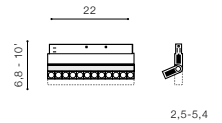

installation place: Alfa Track Magnetic

specification

beam angle: 28°

COLOUR / NEW INDEX NO.

- 4000K BLACK (BK) **AZ5483**
- 3000K BLACK (BK) **AZ5484**

BK

ALFA CYRUS TRACK MAGNETIC 18W

3000K / 4000K