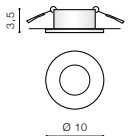

COLOUR / NEW INDEX NO.

- WHITE (WH) **AZ1714**
- CHROME (CH) **AZ1715**
- BLACK (BK) **AZ2692**
- GOLD (GO) **AZ2800**

BK

WH

ALU

BK

TITO

bulb not includ