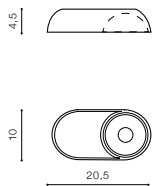

WH

TORONTO 2 3000K

LED integrated

voltage: 230V	LED 2x10W 700lm 3000K	
IP20		
technical specification	installation place	
	beam angle: 21°	

COLOUR / NEW INDEX NO.

- ☐ WHITE (WH) AZ4072
- ☒ BLACK (BK) AZ4065