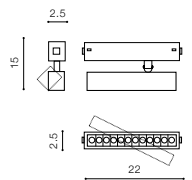

TILT 90°

ROTATION 350°