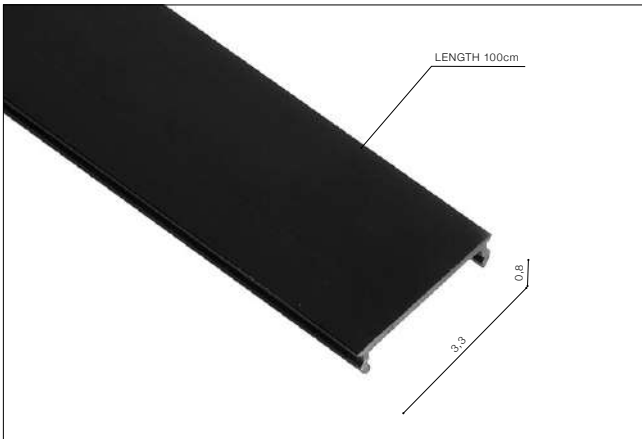

BETA TRACK MAGNETIC57 230V

Accessories for BETA Track Magnetic