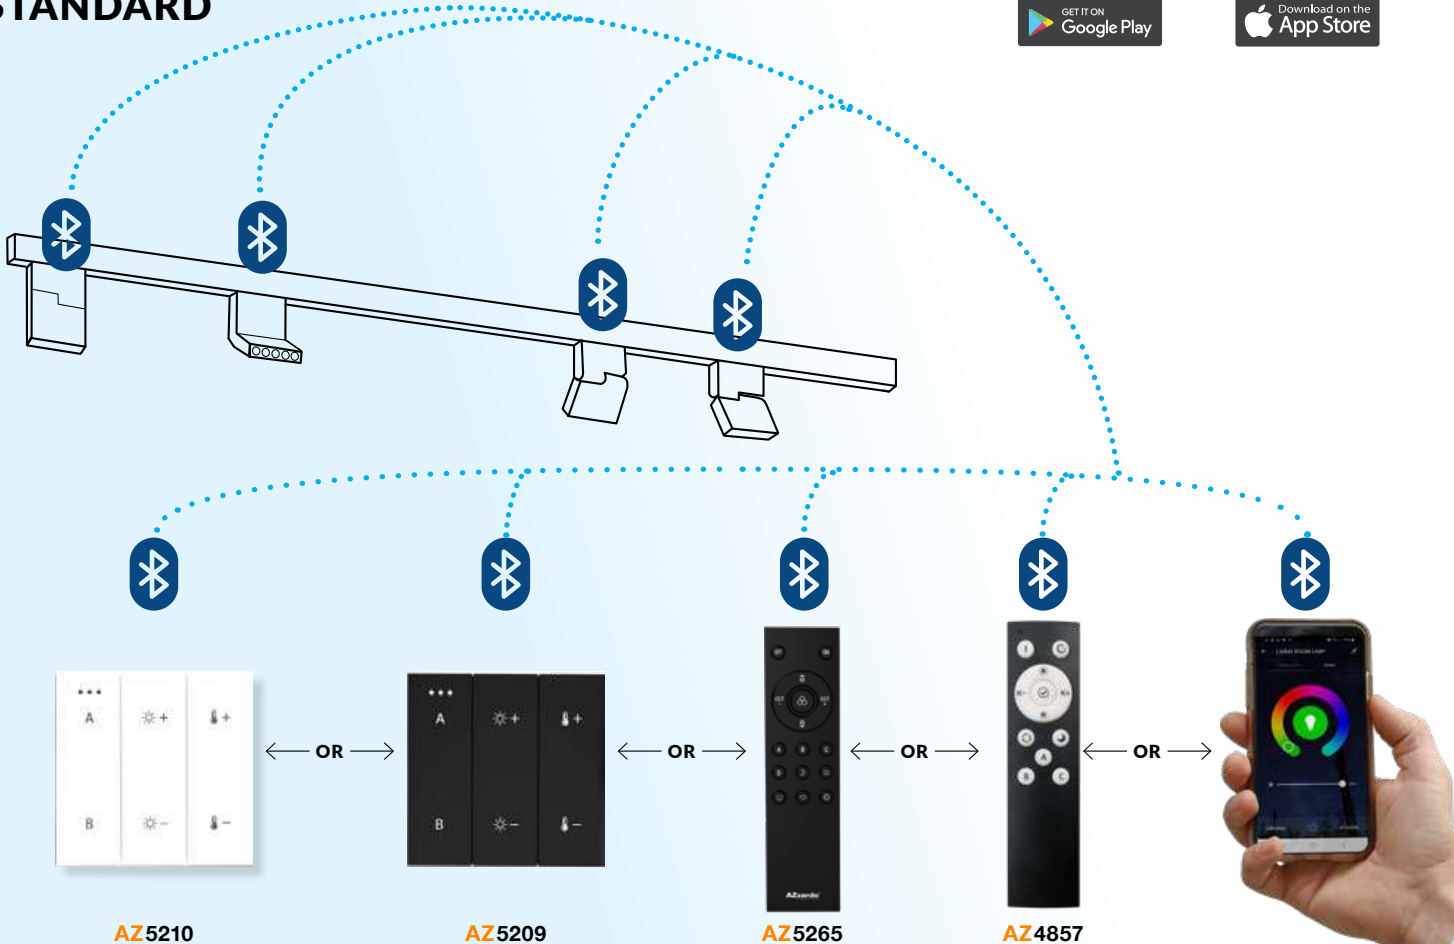

Switch Panel Remote Control 2-Group Bluetooth Bk

Operating Schematic

AZ5209

Switch Panel Remote Control 2-Group Bluetooth

☐ SWITCH PANEL REMOTE CONTROL 2-GROUP BLUETOOTH (WH) AZ5210

DOWNLOAD THE APP

STANDARD