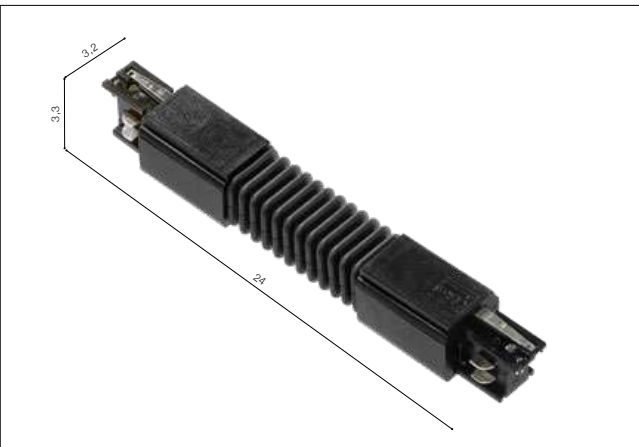

Ceiling Plate + Wire

- ☒ CEILING PLATE + WIRE (BLACK) **AZ4780**
- ☐ CEILING PLATE + WIRE (WHITE) **AZ4782**