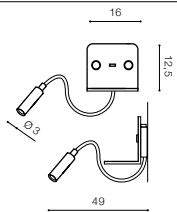

COLOUR / NEW INDEX NO.

- ☐ WHITE (WH) **AZ4417**
- ☒ BLACK (BK) **AZ3201**