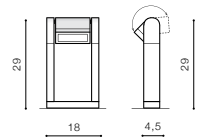

COLOUR / NEW INDEX NO.

- BLACK (BK) **AZ4307**
- DARK GREY (DGR) **AZ2128**

BK *