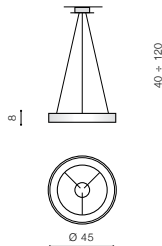

SOVANA PENDANT CCT + REMOTE CONTROLE

286 Exposed downlights

SOVANA PENDANT 45 CCT LED

LED integrated

voltage: 230V	LED 40W 2200lm		LED
IP20	2700 ÷ 6500K dimm		
technical	installation place		
specification	beam angle: 120°		

COLOUR / NEW INDEX NO.

- ☐ WHITE (WH) **AZ3436**
- ☐ GREY (GR) **AZ3438**
- ☒ BLACK (BK) **AZ3437**

BK

SOVANA PENDANT 55 CCT LED

LED integrated

voltage: 230V	LED 50W 2750lm		LED
IP20	2700 ÷ 6500K dimm		
technical	installation place		
specification	beam angle: 120°		

COLOUR / NEW INDEX NO.

- ☐ WHITE (WH) **AZ2727**
- ☐ GREY (GR) **AZ2729**
- ☒ BLACK (BK) **AZ2728**

SOVANA PENDANT 80 CCT LED

LED integrated

voltage: 230V	LED 80W 4000lm		LED
IP20	2700 ÷ 6500K dimm		
technical	installation place		
specification	beam angle: 130°		

COLOUR / NEW INDEX NO.

- ☐ WHITE (WH) **AZ3448**
- ☐ GREY (GR) **AZ3450**
- ☒ BLACK (BK) **AZ3449**