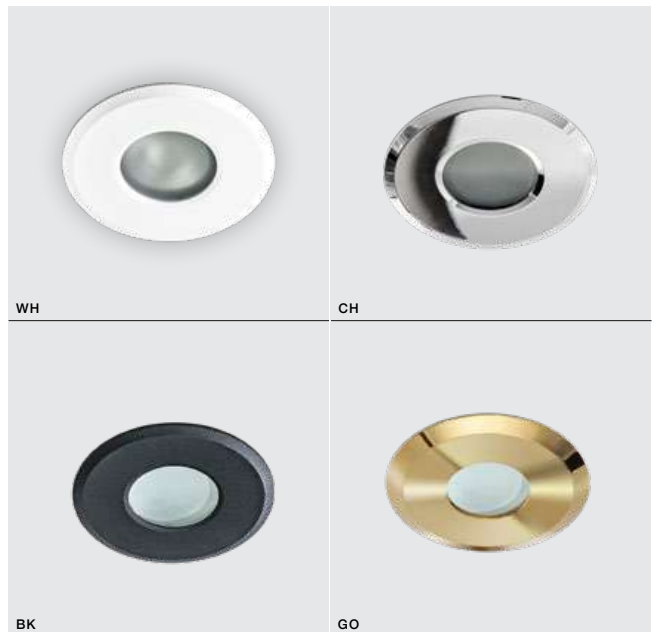

OSCAR IP44

346 Downlights

OSCAR IP44

		bulb not includ ☐
voltage: 230V	connect GU10 1x 7W only LED ☐	
IP44	installation place ☐	
	inlet opening Ø 6,5cm	

COLOUR / NEW INDEX NO.

- ☐ WHITE (WH) **AZ1714**
- ☐ CHROME (CH) **AZ1715**
- ☐ BLACK (BK) **AZ2692**
- ☐ GOLD (GO) **AZ2800**