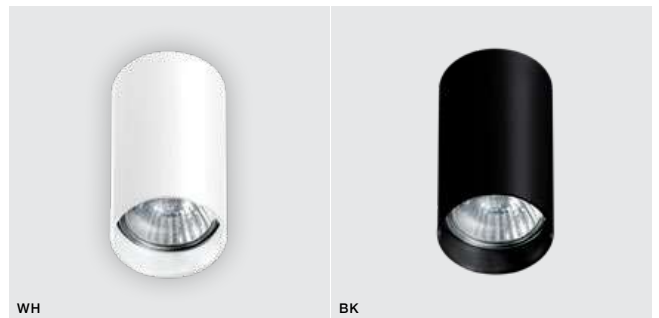

voltage: 230V	LED connect GU10 1x Max 50W	<input checked="" type="checkbox"/>
IP20	installation place	<input type="checkbox"/>

COLOUR / NEW INDEX NO.

- WHITE (WH) **AZ1706**
- BLACK (BK) **AZ1781**
- CHROME (CH) **AZ1707**