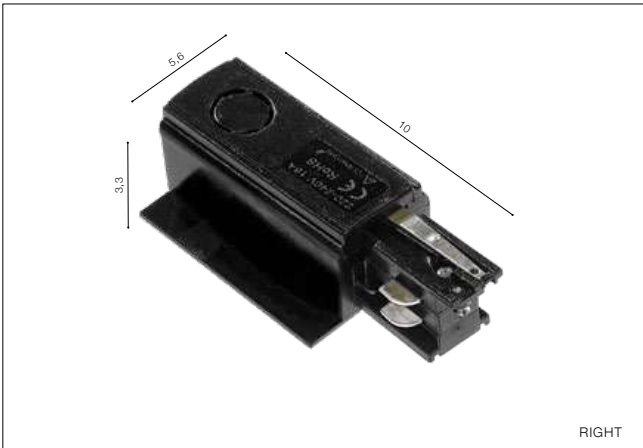

End Power Gips (Left, Right)

- END POWER GIPS RIGHT (BLACK) **AZ4304**
- END POWER GIPS RIGHT (WHITE) **AZ4303**
- END POWER GIPS LEFT (BLACK) **AZ4310**
- END POWER GIPS LEFT (WHITE) **AZ4309**