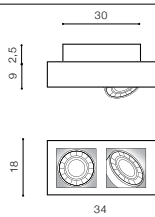

NIKEA 1 ES111

bulb not included

voltage: 230V	ES111 1x Max 16W	
IP20	installation place	

COLOUR / NEW INDEX NO.

- ☒ WHITE / BLACK (WH / BK) **AZ4436**
- ☐ WHITE (WH) **AZ4437**
- ☒ BLACK (BK) **AZ4438**

NIKEA 2 ES111

bulb not included

voltage: 230V	ES111 2x Max 16W	
IP20	installation place	

COLOUR / NEW INDEX NO.

- ☒ WHITE / BLACK (WH / BK) **AZ4439**
- ☐ WHITE (WH) **AZ4440**
- ☒ BLACK (BK) **AZ4441**