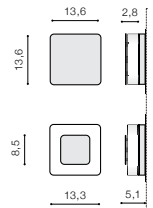

ENOK ROUND WALL 3000K

LED integrated

voltage: 230V

LED 9W 700lm 3000K

IP54

technical

installation place

specification

beam angle: 360°

COLOUR / NEW INDEX NO.

■ 3000K DARK GREY (DGR) **AZ4460**

ENOK SQUARE WALL 3000K / 4000K

LED integrated

voltage: 230V

LED 9W 700lm 3000K

IP54

technical

installation place

specification

beam angle: 360°

COLOUR / NEW INDEX NO.

■ 3000K BLACK (BK) **AZ4461**
■ 4000K BLACK (BK) **AZ4462**

2 IN 1

THERE ARE 2 TYPES OF FRONT COVER FOR THE LAMP INCLUDED.
THANKS TO MAGNETIC FIXING SYSTEM THEY CAN BE EASILY CHANGED OR REMOVED COMPLETELY.