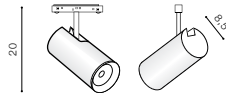

ALFA MAKITA TRACK MAGNETIC CCT BLUETOOTH

ALFA MAKITA TRACK MAGNETIC 20W CCT BLUETOOTH

LED integrated

voltage: 48V

IP20

technical

specification

LED 20W 1560lm CCT

installation: ALFA Track Magnetic – 52 or 27

beam angle: 40°

COLOUR / NEW INDEX NO.

- ☒ SAND BLACK (BK) **AZ4840**
- ☐ WHITE (WH). **AZ4841**

BK

ALFA MAKITA TRACK MAGNETIC 30W CCT BLUETOOTH

LED integrated

voltage: 48V

IP20

technical

specification

LED 30W 2340lm CCT

installation: ALFA Track Magnetic – 52 or 27

beam angle: 40°

COLOUR / NEW INDEX NO.

- ☒ SAND BLACK (BK) **AZ4842**
- ☐ WHITE (WH). **AZ4843**