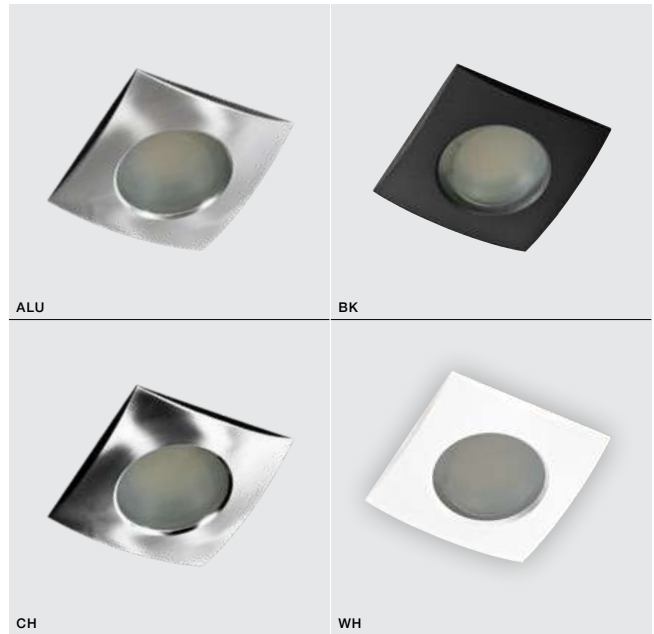

COLOUR / NEW INDEX NO.

- ALUMINIUM (ALU) **AZ0810**
- BLACK (BK) **AZ0809**
- WHITE (WH) **AZ0871**
- CHROME (CH) **AZ0808**

BK

WH

ALU

CH

WH

ALU