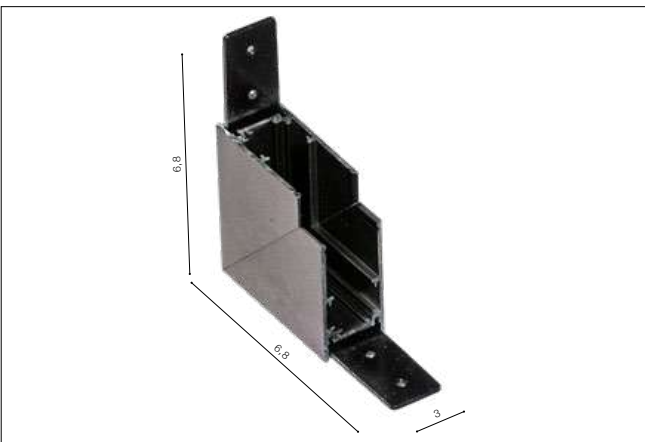

DESIGN PATENTED BY AZZARDO

BETA TRACK MAGNETIC57 230V
ELECTRICAL CONNECTOR

- BETA TRACK MAGNETIC57 230V CONNECTOR (BLACK) **AZ5154**

BETA TRACK MAGNETIC57 230V

BETA TRACK MAGNETIC57 230V CORNER90 A

- BETA TRACK MAGNETIC57 230V CORNER90 A (BLACK) **AZ5158**
- BETA TRACK MAGNETIC57 230V CORNER90 A (WHITE) **AZ5159**