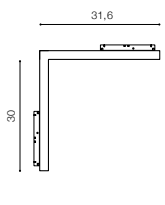

ALFA SAGA TRACK MAGNETIC CORNER

ALFA SAGA TRACK MAGNETIC CORNER A 24W

3000K/4000K LED integrated

voltage: 48V	LED 24W 1200lm 3000K	LED
IP20	LED 24W 1300lm 4000K	
technical specification	installation: ALFA Track Magnetic – 52 or 27 ☐	beam angle: 120° ☒

COLOUR / NEW INDEX NO.

- ☐ 3000K WHITE (WH) **AZ4614**
- ☒ 3000K BLACK (BK) **AZ4613**
- ☐ 4000K WHITE (WH) **AZ4616**
- ☒ 4000K BLACK (BK) **AZ4615**

ALFA SAGA TRACK MAGNETIC CORNER B 24W

3000K/4000K LED integrated

voltage: 48V	LED 24W 1200lm 3000K	LED
IP20	LED 24W 1300lm 4000K	
technical specification	installation: ALFA Track Magnetic – 52 or 27 ☐	beam angle: 120° ☒

COLOUR / NEW INDEX NO.

- ☐ 3000K WHITE (WH) **AZ4618**
- ☒ 3000K BLACK (BK) **AZ4617**
- ☐ 4000K WHITE (WH) **AZ4620**
- ☒ 4000K BLACK (BK) **AZ4619**