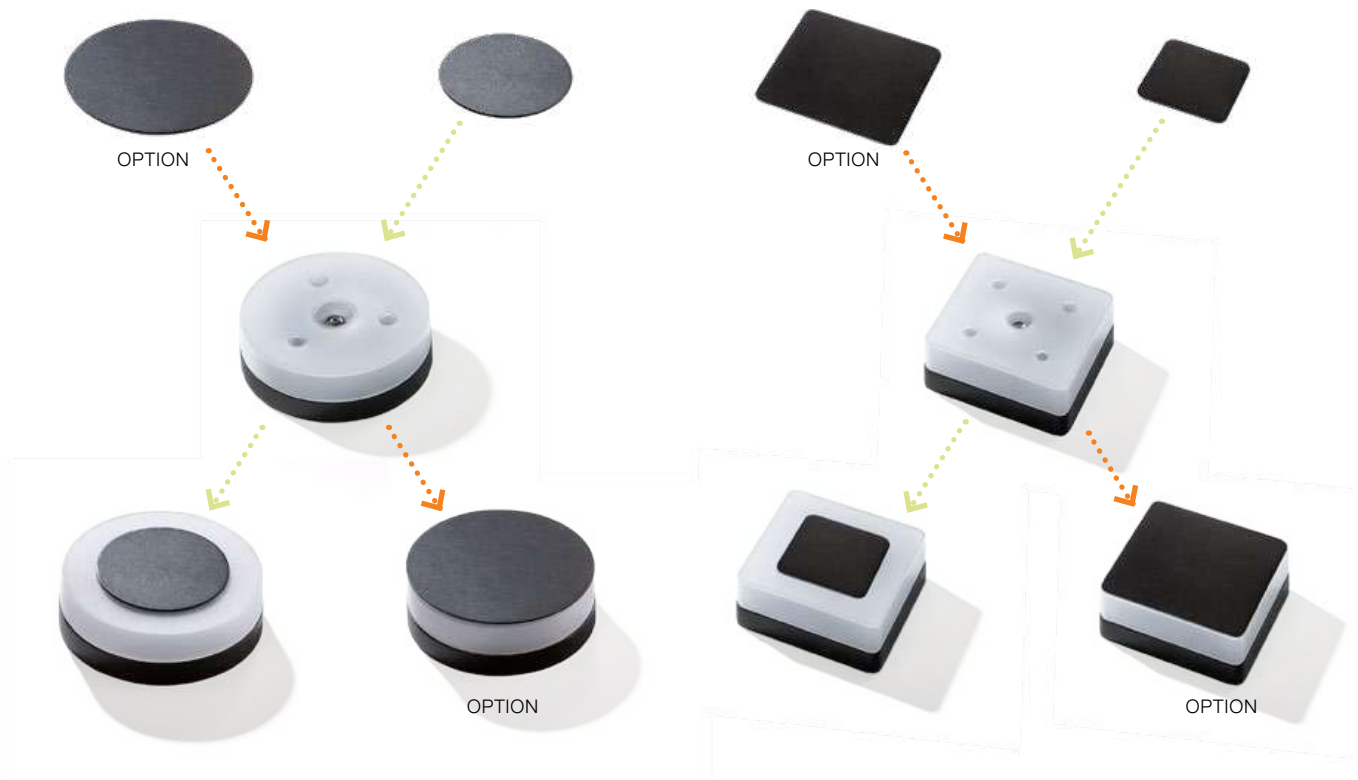

ENOK ROUND WALL 3000K

LED integrated

voltage: 230V

LED 9W 700lm 3000K

IP54

technical

installation place

specification

beam angle: 360°

COLOUR / NEW INDEX NO.

■ 3000K DARK GREY (DGR) **AZ4460**

ENOK SQUARE WALL 3000K / 4000K

LED integrated

voltage: 230V

LED 9W 700lm 3000K

IP54

technical

installation place

specification

beam angle: 360°

COLOUR / NEW INDEX NO.

■ 3000K BLACK (BK) **AZ4461**
■ 4000K BLACK (BK) **AZ4462**

2 IN 1

THERE ARE 2 TYPES OF FRONT COVER FOR THE LAMP INCLUDED.
THANKS TO MAGNETIC FIXING SYSTEM THEY CAN BE EASILY CHANGED OR REMOVED COMPLETELY.