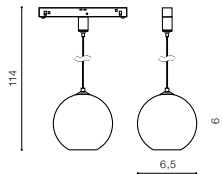

COLOUR / NEW INDEX NO.

- BLACK (BK) **AZ4627**
- GOLD (GO) **AZ4628**

GO

BK