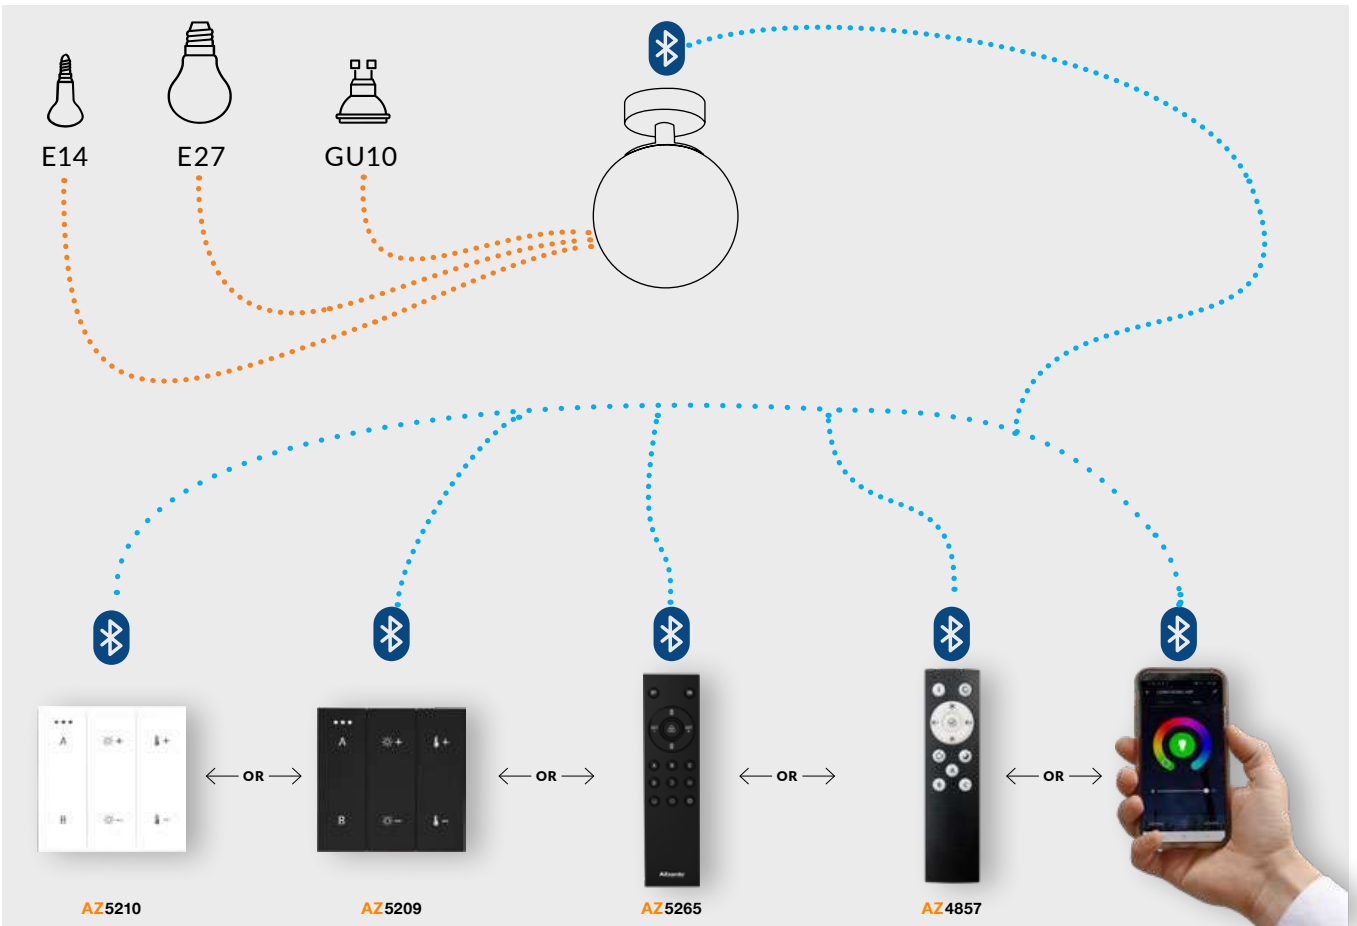

LED BULBS

LED

bulbs

LED BULBS

516 Azzardo products

GU10 LED BULB GU10 BLUETOOTH 4,9W CCT DIMM WH AZ5421

120°

GU10	415 lm 4,9W	2700K CCT 6500K	DIMMABLE	25 000 h = 2,7h/day 25 Years	50mm 5,4mm	RA ≥ 80	220-240V 50/60Hz	INTERIOR	ON < 0,2s	ON OFF ≥15 000x	AGG
-------------	----------------	--------------------	----------	-------------------------------------------	---------------	----------------	---------------------	----------	-----------	--------------------	------------