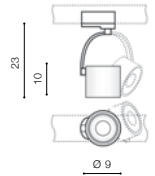

BROSS ARM TRACK

40 Track 3 Line

BROSS ARM TRACK

bulb not included ☒	
voltage: 230V	LED GU10 1xMax 35W
IP20	
installation place: Track Electric 3 Line ☒	

COLOUR / NEW INDEX NO.

- ☐ WHITE (WH) **AZ3500**
- ☒ BLACK (BK) **AZ3501**

AZZARDO PATENT EU