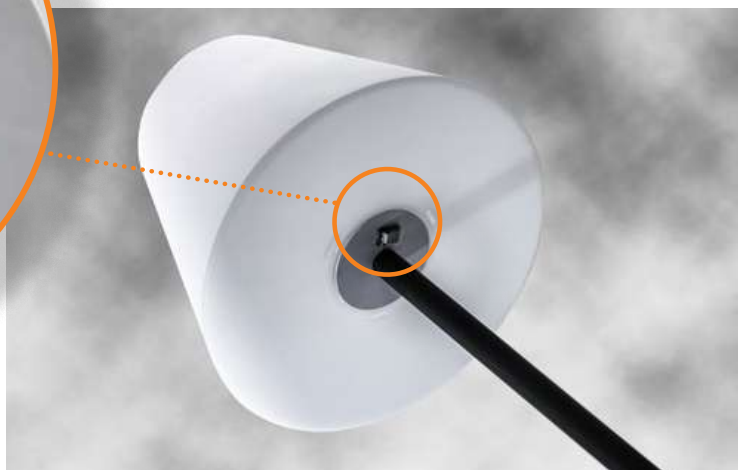

waterproof switch button