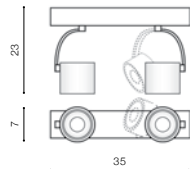

BROSS ARM

180

Exposed downlights

BROSS ARM

		bulb not included ☒
voltage: 230V	LED GU10 1xMax 35W	☐
IP20		
installation place		☐

COLOUR / NEW INDEX NO.

- ☐ WHITE (WH) **AZ3498**
- ☒ BLACK (BK) **AZ3499**

AZZARDO PATENT EU

BROSS ARM 2

		bulb not included ☒
voltage: 230V	LED GU10 2xMax 35W	☐
IP20		
installation place		☐

COLOUR / NEW INDEX NO.

- ☐ WHITE (WH) **AZ3502**
- ☒ BLACK (BK) **AZ3503**

AZZARDO PATENT EU