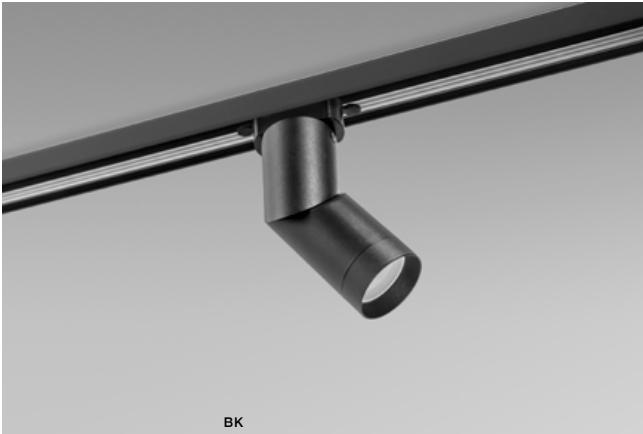

SANTOS TRACK

24 Track 3 Line

BK

SANTOS TRACK 3 LINE GU10

bulb not included ☒

voltage: 230V	GU10 1x Max. 50W	☒
IP20		☐
technical specification	installation: Track 3 Line	☒

COLOUR / NEW INDEX NO.

- ☒ BLACK (BK) **AZ4203**
- ☐ WHITE (WH) **AZ4202**