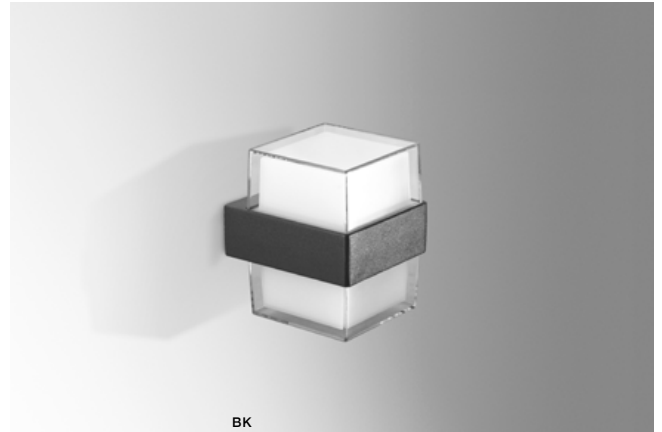

LARS SQUARE 3000K / 4000K LED integrated

voltage: 230V	LED 13W 1000lm 3000K		LED
IP54	LED 13W 1000lm 4000K		
technical	installation place		
specification	beam angle: 2x 180°		

COLOUR / NEW INDEX NO.

- 3000K BLACK (BK) **AZ4506**
- 4000K BLACK (BK) **AZ4507**