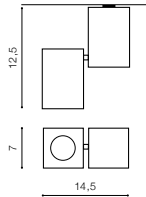

FLAVIO

220

Exposed downlights

FLAVIO

bulb not included ☒

voltage: 230V	LED connect GU10 1x Max. 50W ☒
IP20	
	installation place ☒

COLOUR / NEW INDEX NO.

☒ WHITE / BLACK (WH / BK) **AZ0791**

TILT 90°

FLAVIO 2

bulb not included ☒

voltage: 230V	LED connect GU10 2x Max. 50W ☒
IP20	
	installation place ☒

COLOUR / NEW INDEX NO.

☒ WHITE / BLACK (WH / BK) **AZ0792**

TILT 90°