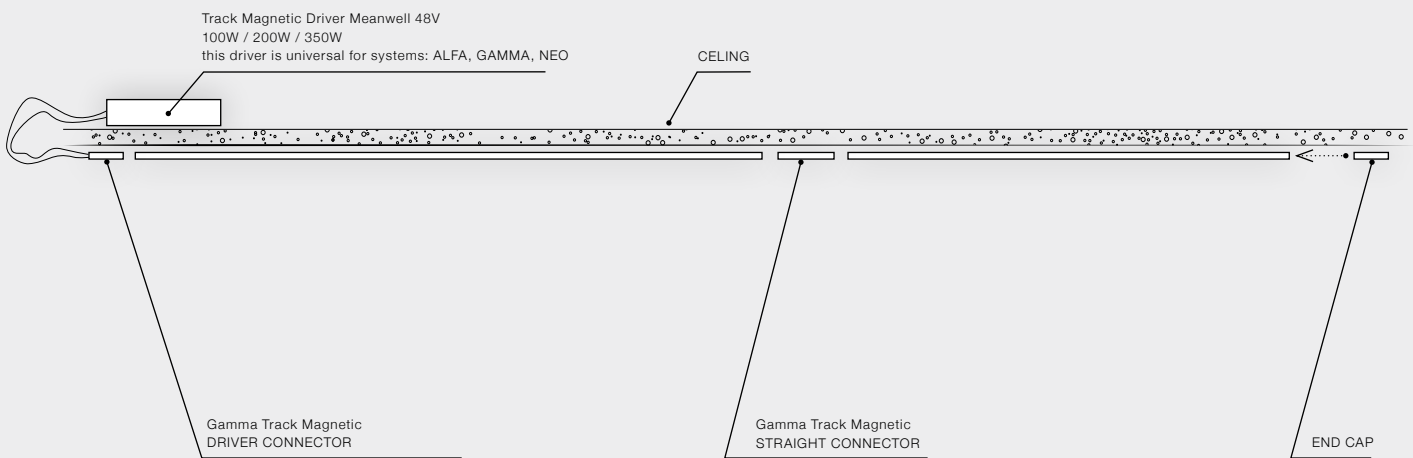

Example of the connection between track

GAMMA TRACK MAGNETIC DRIVER INSIDE 100W, 200W

- GAMMA TRACK MAGNETIC DRIVER INSIDE 100W (BLACK) **AZ5330**
- GAMMA TRACK MAGNETIC DRIVER INSIDE 200W (BLACK) **AZ5332**