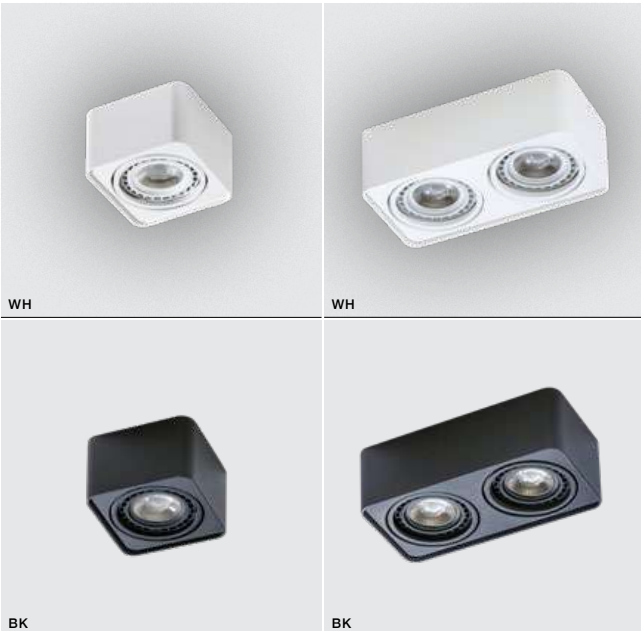

PAOLA 2 230V

bulb not included

voltage: 230V	connect 2x ES111 Max 16W or ADAP111 + GU10 Max 50W	
IP20		
installation place		

COLOUR / NEW INDEX NO.

- WHITE (WH) **AZ4132**
- BLACK (BK) **AZ4134**

PAULO 230V BULBS GU10 SYSTEM