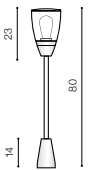

RASMUS IP65

490 Outdoor lamps

bulb not includ ☒

voltage: 230V	E27 1x MAX 40W	☒
IP65		
	installation place	☒

COLOUR / NEW INDEX NO.

■ BLACK (BK) **AZ4482**

bulb not includ ☒

voltage: 230V	E27 1x MAX 40W	☒
IP65		
	installation place	☒

COLOUR / NEW INDEX NO.

■ BLACK (BK) **AZ4483**