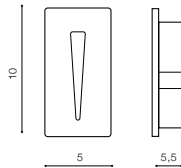

COLOUR / NEW INDEX NO.

- ☐ WHITE (WH) **AZ2963**
- ☐ BLACK (BK) **AZ2964**
- ☐ SATIN NICKEL (SN) **AZ2965**