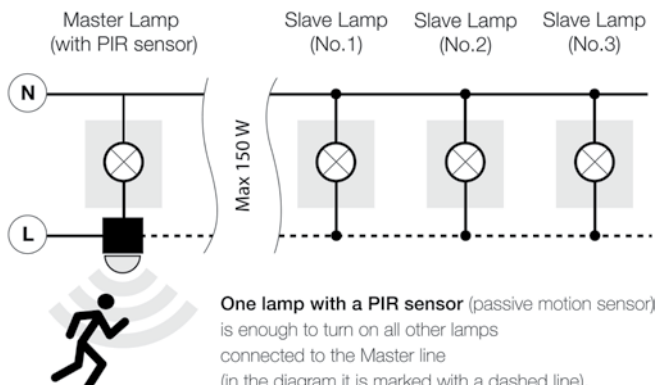

COLOUR / NEW INDEX NO.

- BLACK (BK) **AZ4473**
- DARK GREY (DGR) **AZ4474**

MASTER SLAVE SYSTEM

VENTA IP54

460 Outdoor lamps

VENTA

voltage: 230V	E27 1x MAX 40W	
IP54	installation place	

COLOUR / NEW INDEX NO.