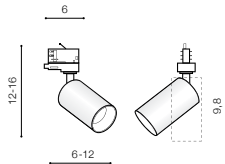

COLOUR / NEW INDEX NO.

- BLACK (BK) **AZ4205**
- BLACK / GOLD (BK/GO) **AZ4206**
- WHITE (WH) **AZ4204**
- GOLD (GO) **AZ5238**