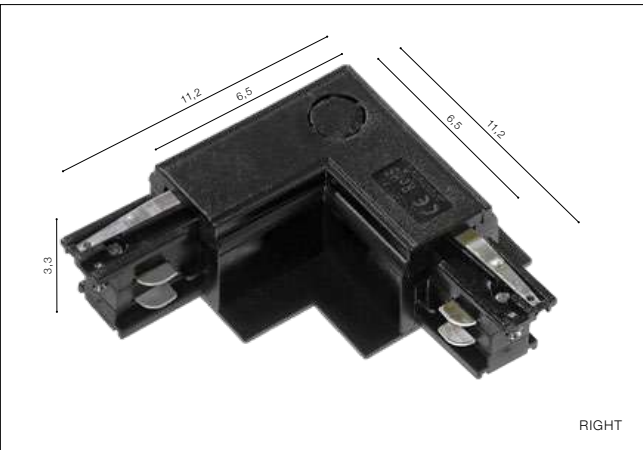

Power Gips

- POWER GIPS (BLACK) **AZ4296**
- POWER GIPS (WHITE) **AZ4295**

L Connector Gips (only Right)

- L CONNECTOR GIPS RIGHT (BLACK) **AZ4298**
- L CONNECTOR GIPS RIGHT (WHITE) **AZ4297**