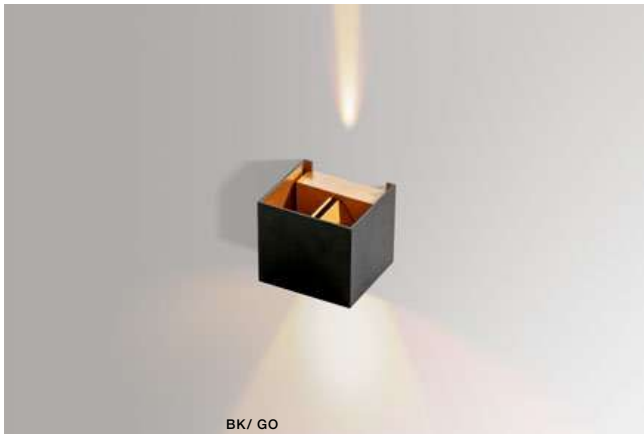

COLOUR / NEW INDEX NO.

- WHITE (WH) **AZ0950**
- BRIGHT GREY (BGR) **AZ0958**
- DARK GREY (DGR) **AZ0957**

FOUR ADJUSTABLE LIGHT ANGLE TILT 90°

WH

BGR

DGR

BK / GO

WH