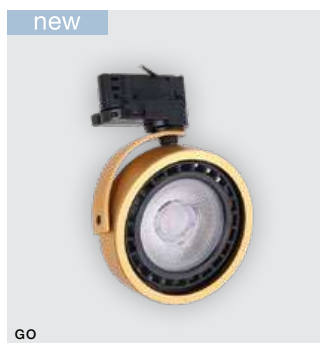

JERRY TRACK

32 Track 3 Line

GO

JERRY TRACK 3 LINE ES111

bulb not included

voltage: 230V	connect 1x ES111 MAX 50W 
IP20	installation place: track 3 x line <input type="checkbox"/>

COLOUR / NEW INDEX NO.

- GOLD (GO) **AZ5237**
- WHITE (WH) **AZ2459**
- BLACK (BK) **AZ2458**