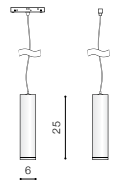

ALFA KERRY TRACK MAGNETIC CCT BLUETOOTH

66 Track Magnetic System – ALFA

ALFA KERRY TRACK MAGNETIC 5W CCT BLUETOOTH

LED integrated

voltage: 48V

IP20

technical
specification

LED 5W 300lm CCT

installation: ALFA Track Magnetic – 52 or 27

beam angle: 40°

COLOUR / NEW INDEX NO.

- SAND BLACK (BK) **AZ4852**
- WHITE (WH) **AZ4853**

ALFA KERRY TRACK MAGNETIC 15W CCT BLUETOOTH

LED integrated

voltage: 48V

IP20

technical
specification

LED 15W 1220lm CCT

installation: ALFA Track Magnetic – 52 or 27

beam angle: 60°

COLOUR / NEW INDEX NO.

- SAND BLACK (BK) **AZ4854**
- WHITE (WH) **AZ4855**