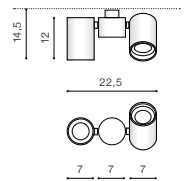

BK

MAKALU 3

bulb not included

voltage: 230V	connect GU10 3x Max 50W
IP20	
	installation place

COLOUR / NEW INDEX NO.

- BLACK (BK) **AZ4214**
- WHITE (WH) **AZ4215**