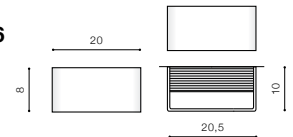

LED integrated

voltage: 230V	LED 6W 500lm 3000K	
IP20		
technical	installation place	
specification	beam angle: 2x110°	

COLOUR / NEW INDEX NO.

- ☐ WHITE (WH) **AZ2426**

FELIX L