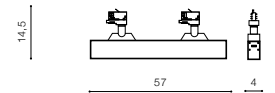

voltage: 230V	LED 24W 1400lm		LED
IP20	3000K | 4000K | 5000K CCT		
technical specification	installation: Track 3 Line		
	beam angle: 120°		

COLOUR / NEW INDEX NO.

- ☐ WHITE (WH) **AZ4566**
- ☒ BLACK (BK) **AZ4565**

LINNEA 86 TRACK 3 LINE 36W CCT SWITCH LED integrated