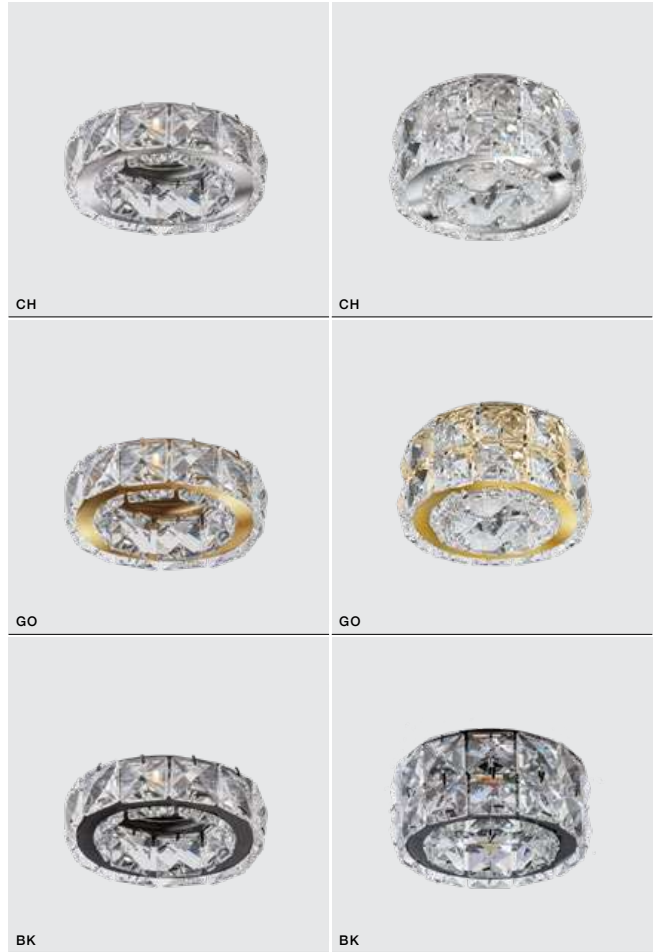

COLOUR / NEW INDEX NO.

- CHROME (CH) **AZ1449**
- GOLD (GO) **AZ1450**
- BLACK (BK) **AZ4175**

ESTER ROUND 2

bulb not includ

voltage: 230V	connect GU10 1x Max 50W
IP20	
	installation place
	inletetet opening Ø 6,5 cm