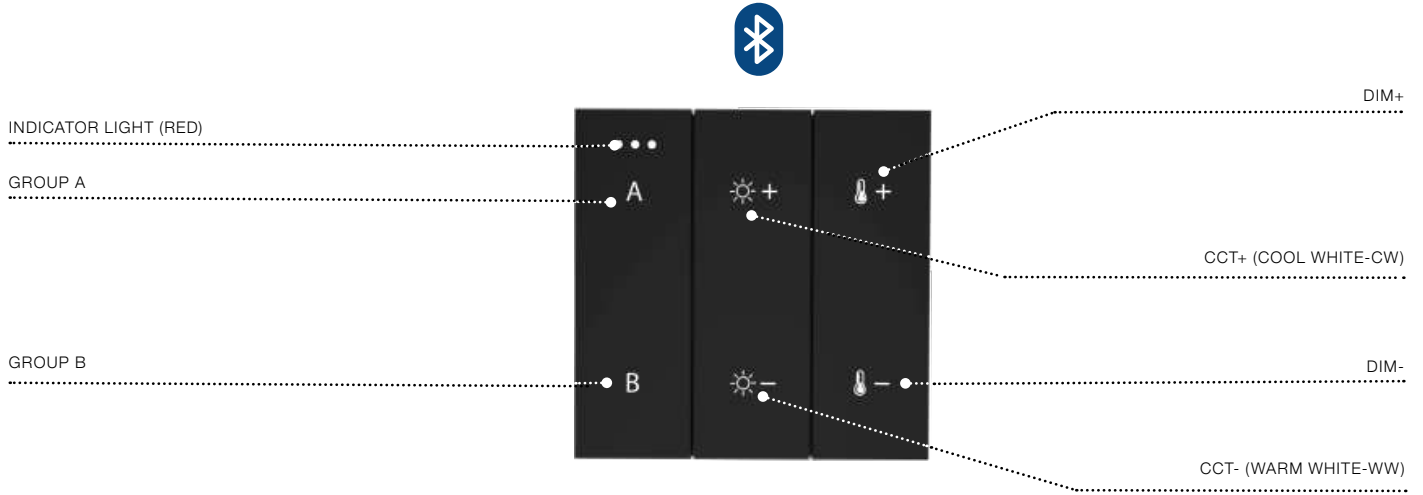

Switch Panel Remote Control 2-Group Bluetooth Bk

Operating Schematic

AZ5209