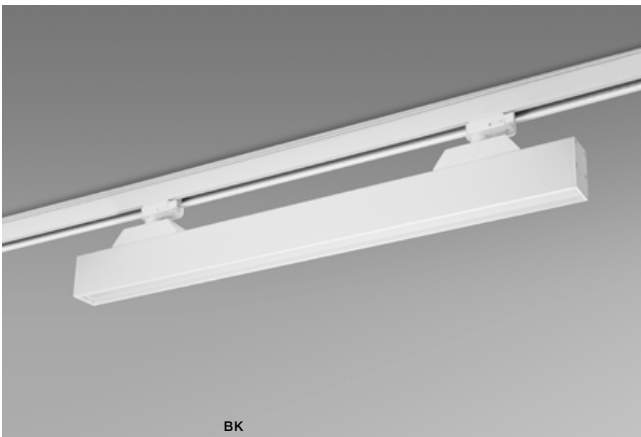

LINNEA 86 TRACK 3 LINE 36W CCT SWITCH LED integrated

voltage: 230V	LED 36W 2000lm		LED
IP20	3000K | 4000K | 5000K CCT		
technical specification	installation: Track 3 Line		
	beam angle: 120°		

COLOUR / NEW INDEX NO.

- ☐ WHITE (WH) **AZ4568**
- ☒ BLACK (BK) **AZ4567**