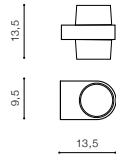

LARS SQUARE 3000K / 4000K LED integrated

voltage: 230V	LED 13W 1000lm 3000K		LED
IP54	LED 13W 1000lm 4000K		
technical	installation place		
specification	beam angle: 2x 180°		

COLOUR / NEW INDEX NO.

- 3000K BLACK (BK) **AZ4506**
- 4000K BLACK (BK) **AZ4507**