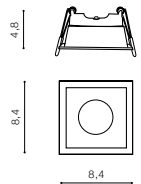

MILET

368 Downlights

MILET

bulb not includ ☒

voltage: 230V	GU10 1x Max 50W	☒
IP20	installation place	☐
	inlet opening	☒ 7,2 x 7,2cm

1. COLOUR / NEW INDEX NO.
2. ☐ WHITE (WH) **AZ4075**
   - ☒ BLACK (BK) **AZ4076**