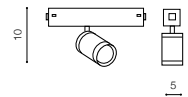

COLOUR / NEW INDEX NO.

■ BLACK (BK) **AZ5183**

5

TILT 90°

ROTATION 350°

TILT 90°

ROTATION 350°