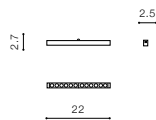

GAMMA KIRA TRACK MAGNETIC 24W
3000K/4000K LED integrated

voltage: 48 V	LED 24W 1440 lm 3000K	
IP20	LED 24W 1500 lm 4000K	
technical specification	installation: GAMMA Track Magnetic	☐
	beam angle: 24°	

COLOUR / NEW INDEX NO.

- 3000K BLACK (BK) **AZ5296**
- 4000K BLACK (BK) **AZ5297**