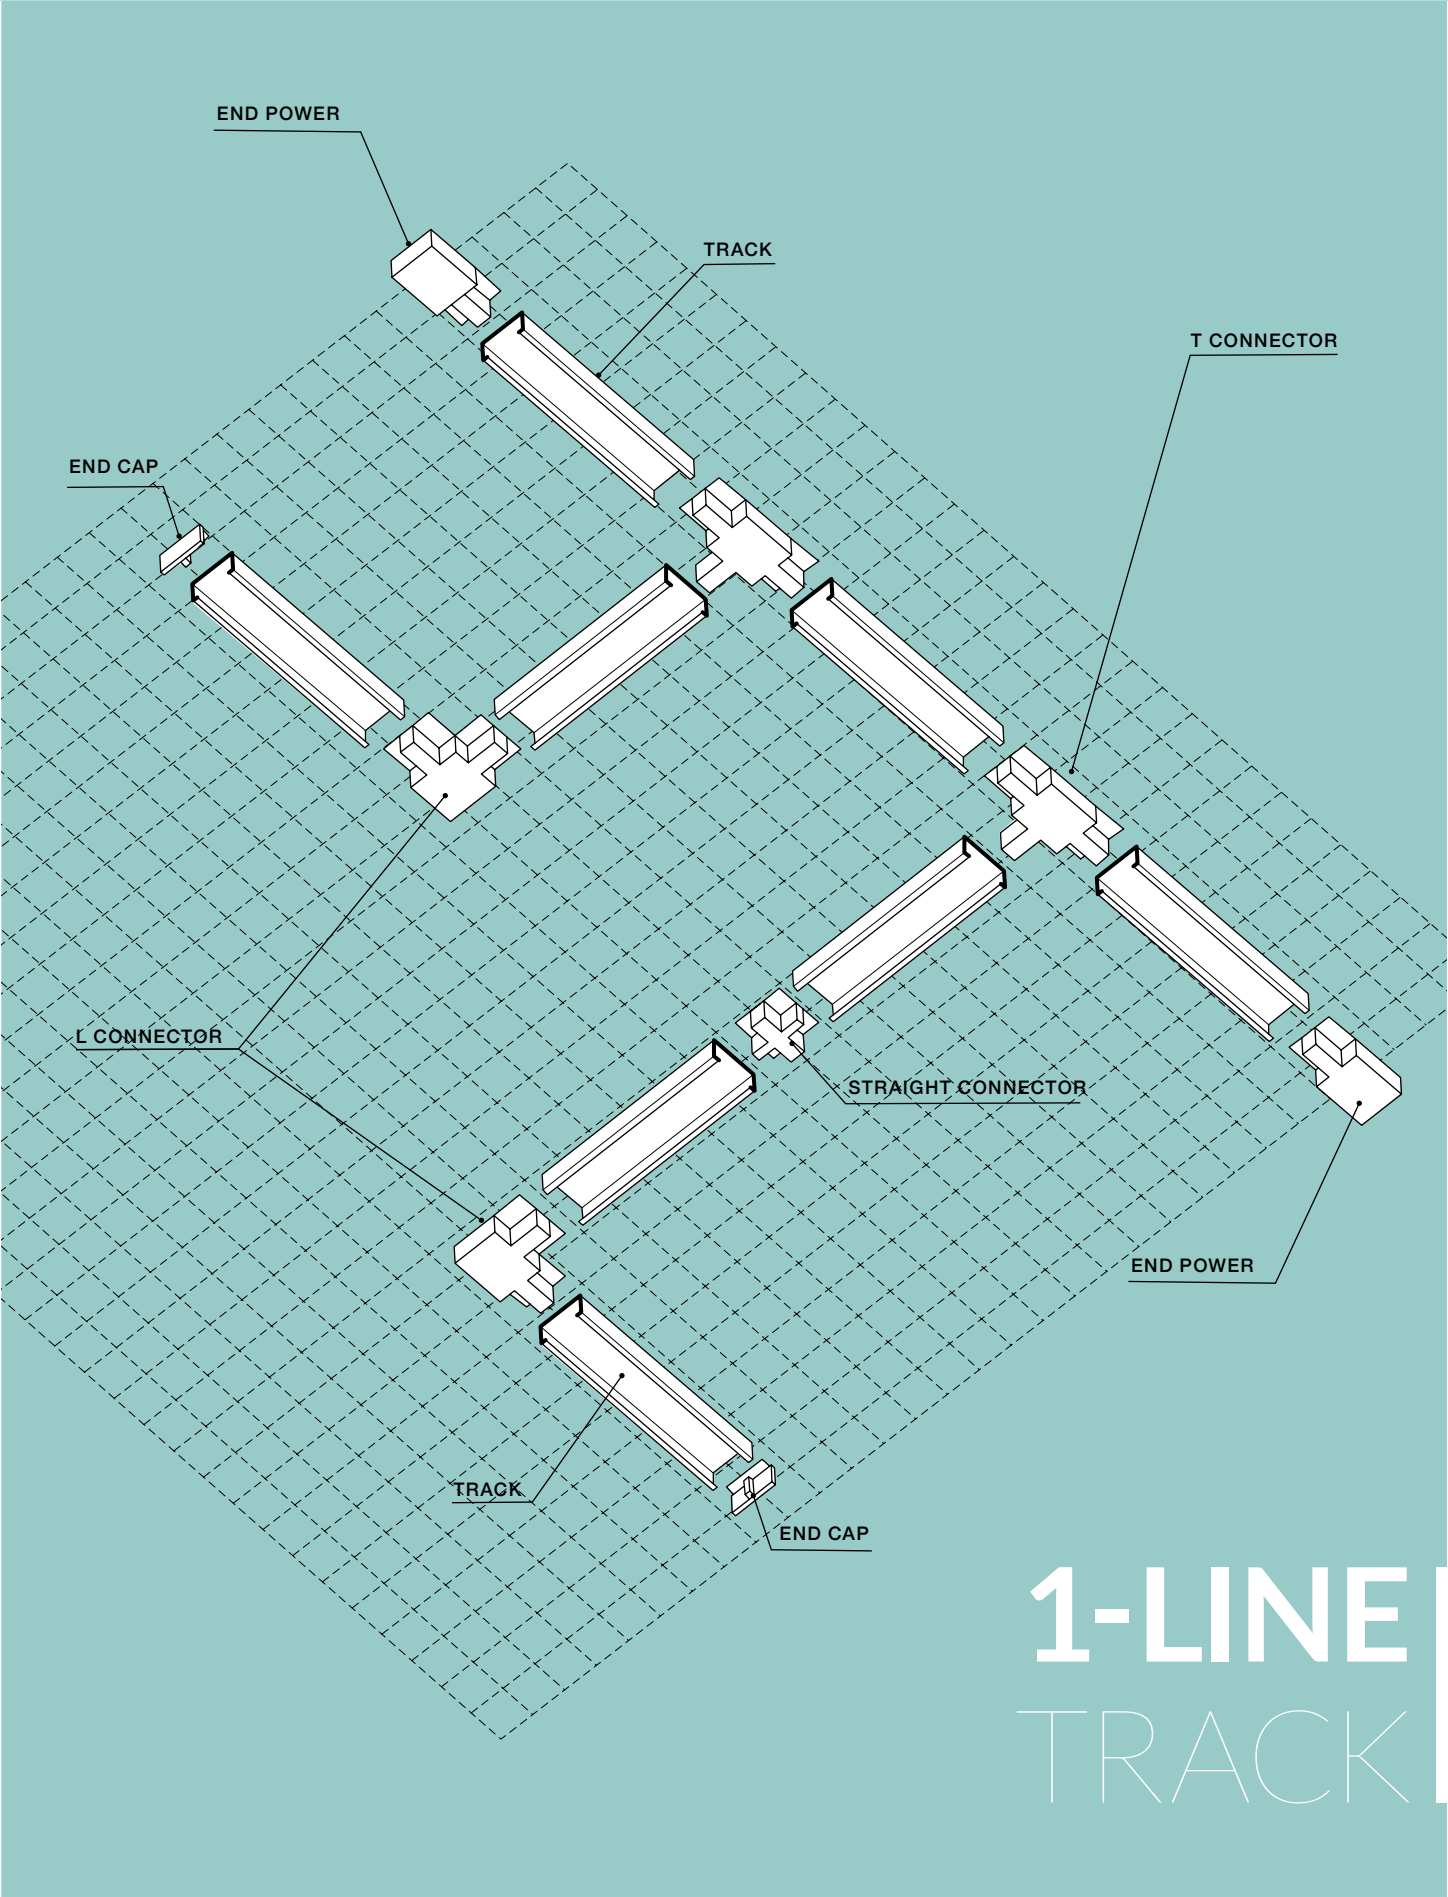

SYSTEM COMPONENTS NAMES FOR 1-LINE TRACK SYSTEM

1-LINE
TRACK