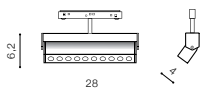

ALFA SONYA TRACK MAGNETIC CCT BLUETOOTH

Track Magnetic System – ALFA

ALFA SONYA TRACK MAGNETIC CCT BLUETOOTH

LED integrated ☒

voltage: 48V

IP20

technical specification

LED 20W 2100lm CCT

installation: ALFA Track Magnetic – 52 or 27 ☒

beam angle: 60° ☒

COLOUR / NEW INDEX NO.

☒ SAND BLACK (BK) **AZ4844**

☐ WHITE (WH) **AZ4845**