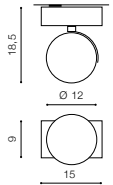

MAX 1 230V

bulb not included

voltage: 230V	connect 1x ES111 MAX 50W
IP20	or ADAP111 + GU10 Max 40W
	installation place

COLOUR / NEW INDEX NO.

WHITE / BLACK (WH / BK) **AZ1373**