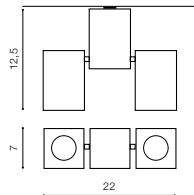

FLAVIO

220

Exposed downlights

FLAVIO

bulb not included ☒

voltage: 230V	LED connect GU10 1x Max. 50W ☒
IP20	
	installation place ☒

COLOUR / NEW INDEX NO.

☒ WHITE / BLACK (WH / BK) **AZ0791**

TILT 90°

FLAVIO 2

bulb not included ☒

voltage: 230V	LED connect GU10 2x Max. 50W ☒
IP20	
	installation place ☒

COLOUR / NEW INDEX NO.

☒ WHITE / BLACK (WH / BK) **AZ0792**

TILT 90°