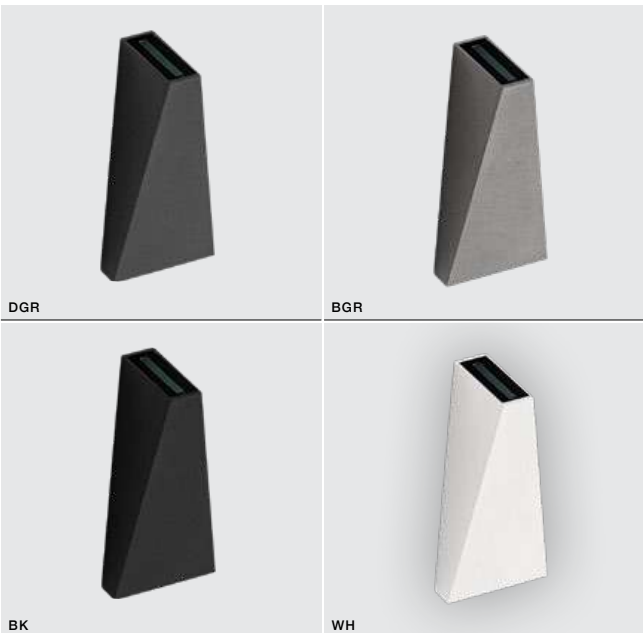

DGR

BGR

BK

WH