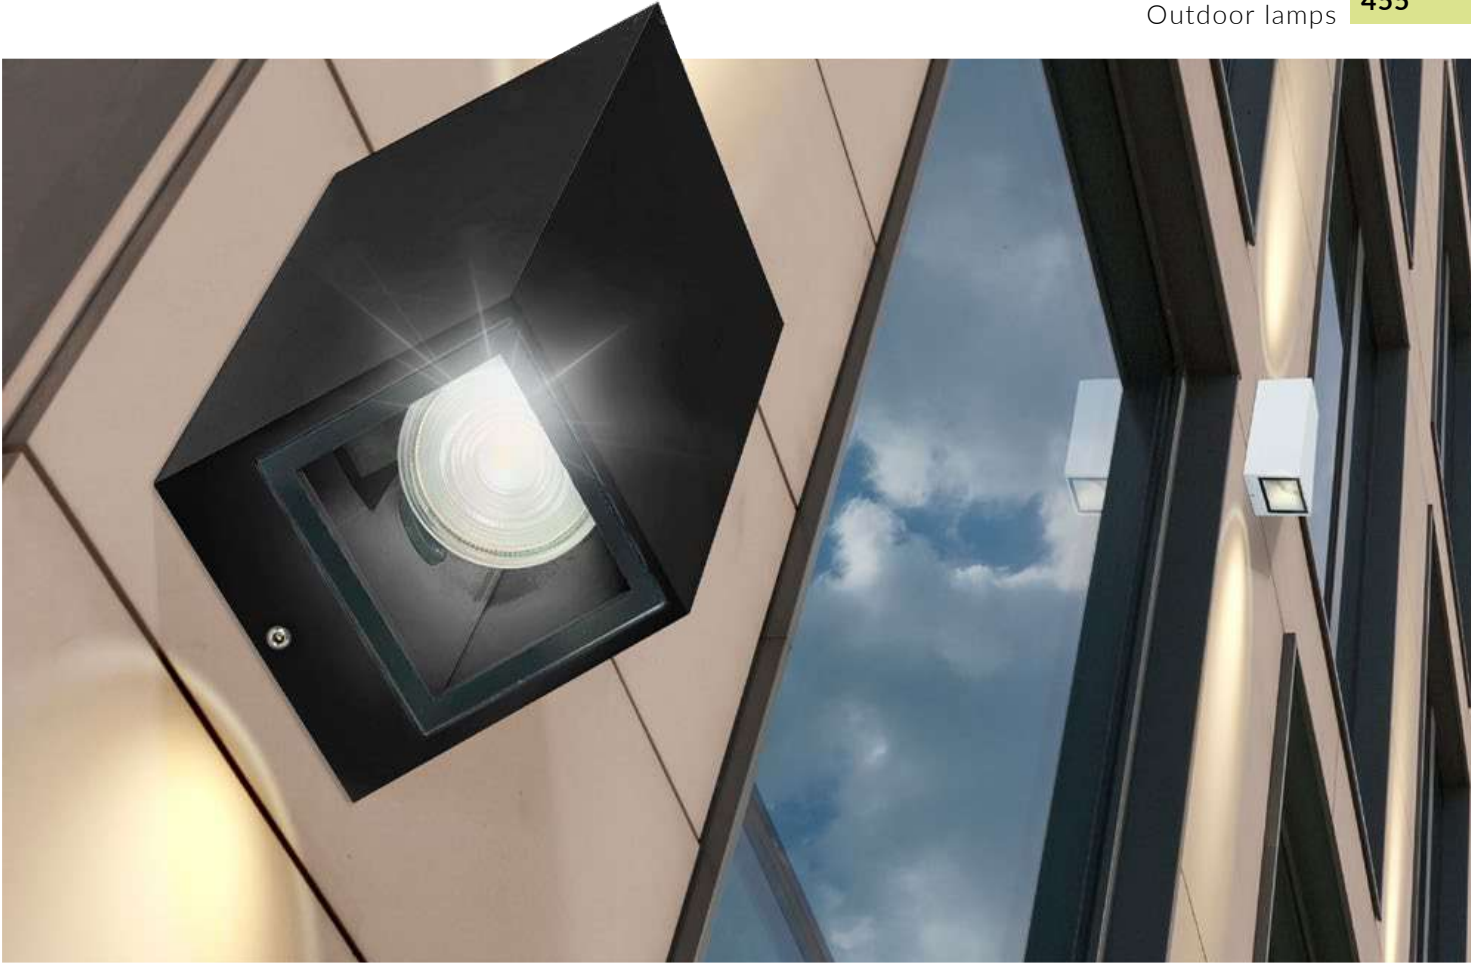

JAKE WALL 2 IP54

bulb not includ

voltage: 230V	GU10 2x MAX 35W
IP54	installation place

COLOUR / NEW INDEX NO.

- DARK GREY (DGR) **AZ3321**
- WHITE (WH) **AZ3322**
- BLACK (BK) **AZ4269**