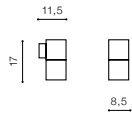

SORANO WALL

bulb not includ

voltage: 230V	E27 1x MAX 40W	
IP54	installation place	

COLOUR / NEW INDEX NO.

- BLACK (BK) **AZ4446**
- DARK GREY (DGR) **AZ4357**