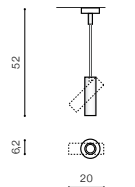

LENS ROUND

voltage: 230V	LED GU10 1xMax 35W	bulb not included
IP20	installation place	

COLOUR / NEW INDEX NO.

- ☒ WHITE / WHITE (WH/WH) **AZ3516**
- ☒ BLACK / BLACK (BK/BK) **AZ3517**
- ☒ BLACK / GOLD (BK/GO). **AZ3518**