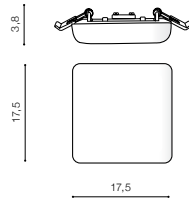

WH

LAMIR R 17 DIMM IP44 3000K / 4000K + REMOTE CONTROL

LED integrated

voltage: 230V

LED 22W DIMM 1800lm 3000K

IP44

LED 22W DIMM 1800lm 4000K

technical

installation place ☐ adjust.inlet: 7,4÷15,1cm

specification

beam angle: 120°

COLOUR / NEW INDEX NO.

- ☐ 3000K WHITE (WH) **AZ4387**
- ☐ 4000K WHITE (WH) **AZ4392**