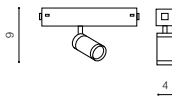

COLOUR / NEW INDEX NO.

■ BLACK (BK) **AZ5182**

4