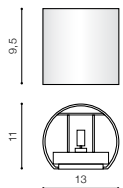

LETICIA 2

400 Indoor wall lamps

LETICIA 2

bulb not includ ☐

voltage: 230V	connect G9 1x Max.40W	☐
IP20	installation place	☐

COLOUR / NEW INDEX NO.

- ☐ ALUMINIUM (ALU) **AZ1059**
- ☐ WHITE (WH) **AZ1058**
- ☒ BLACK / GOLD (BK / GO) **AZ2815**
- ☒ BLACK / BLACK (BK / BK) **AZ2933**

TWO ADJUSTABLE LIGHT ANGLE TILT 90°