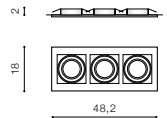

COLOUR / NEW INDEX NO.

- ☒ BLACK (BK) **AZ3531**