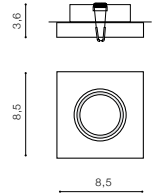

SAVIO

370 Downlights

SAVIO ROUND

bulb not includ ☒

voltage: 230V	connect GU10 1x Max 50W ☒
IP20	
	installation place ☒
	inlet opening Ø 5,8cm

COLOUR / NEW INDEX NO.

☒ ACRYL (ACR) **AZ2779**

SAVIO SQUARE

bulb not includ ☒

voltage: 230V	connect GU10 1x Max 50W ☒
IP20	
	installation place ☒
	inlet opening Ø 5,8cm

COLOUR / NEW INDEX NO.

☒ ACRYL (ACR) **AZ2778**