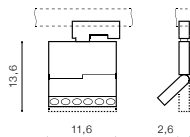

LED

IP20

technical

installation place: Track Electric 3 Line

specification

beam angle: 60°

COLOUR / NEW INDEX NO.

- WHITE (WH) **AZ3490**
- BLACK (BK) **AZ3491**