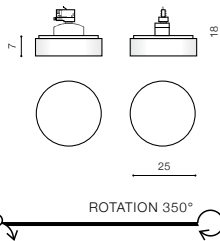

technical

installation: Track 3 Line

specification

beam angle: 120°

COLOUR / NEW INDEX NO.

■ BLACK (BK) **AZ4516**

BK
MONA TRACK 3 LINE 12W 3000K / 4000K

LED integrated