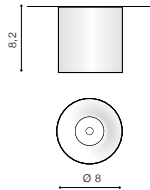

GO

MANE 10W 4000K

LED integrated

voltage: 230V

LED 10W 830lm 4000K

LED

IP20

technical

installation place ☐

specification

beam angle: 23°

COLOUR / NEW INDEX NO.

- BLACK (BK) **AZ4322**
- WHITE (WH) **AZ4324**
- GOLD (GO) **AZ4323**