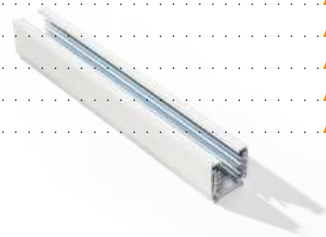

TRACK 3-LINE

3-Li

Example of the connection between track

TRACKS (1m, 1,5m, 2m, 3m)

- TRACK 1M (BLACK) **AZ2973**
- TRACK 1M (WHITE) **AZ2974**
- TRACK 1,5M (BLACK) **AZ3000**
- TRACK 1,5M (WHITE) **AZ2999**
- TRACK 2M (BLACK) **AZ2975**
- TRACK 2M (WHITE) **AZ2976**
- TRACK 3M (BLACK) **AZ4272**
- TRACK 3M (WHITE) **AZ4271**