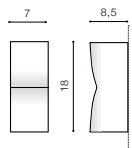

REZIA IP54

450 Outdoor lamps

bulb not includ ☒	
voltage: 230V	GU10 1x MAX 35W
IP54	
installation place ☐	

COLOUR / NEW INDEX NO.

- BLACK (BK) **AZ4343**
- DARK GRAY (DGR) **AZ4344**

bulb not includ ☒	
voltage: 230V	GU10 2x MAX 35W
IP54	
installation place ☐	

COLOUR / NEW INDEX NO.

- BLACK (BK) **AZ4345**
- DARK GRAY (DGR) **AZ4346**