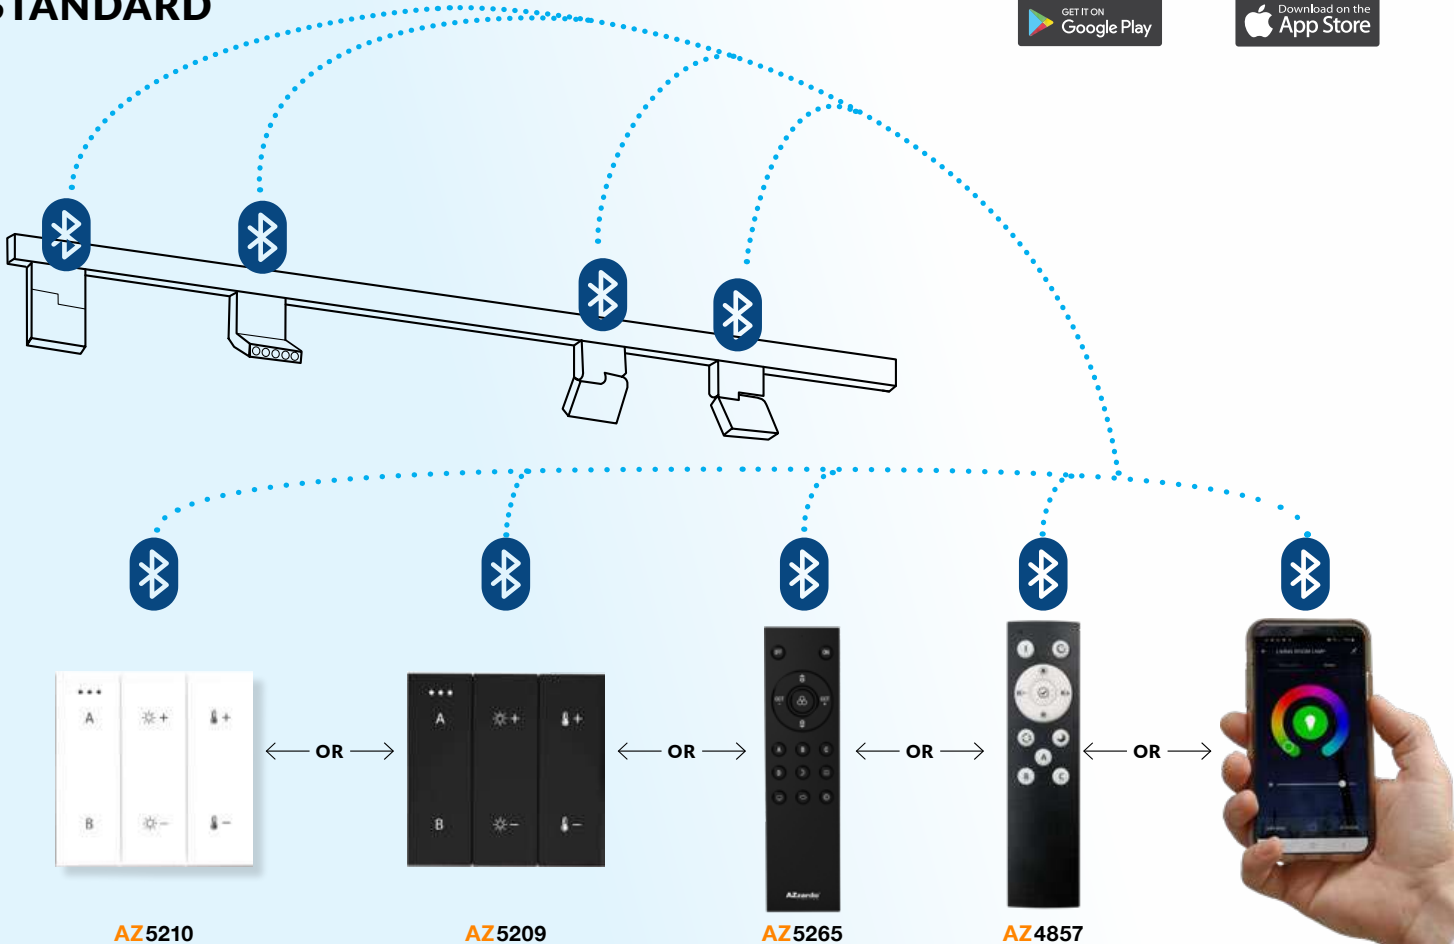

Operating Schematic

AZ5209

Switch Panel Remote Control 2-Group Bluetooth

SWITCH PANEL REMOTE CONTROL 2-GROUP BLUETOOTH (WH) AZ5210

DOWNLOAD THE APP

STANDARD

AZ5210

AZ5209