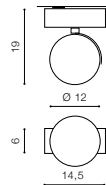

BK

JERRY 2 230V

bulb not included

voltage: 230V	connect 2x ES111 MAX 50W
IP20	or ADAP111 + GU10 Max 40W
	installation place

COLOUR / NEW INDEX NO.

- ☐ WHITE (WH) **AZ1371**
- ☒ BLACK (BK) **AZ1370**