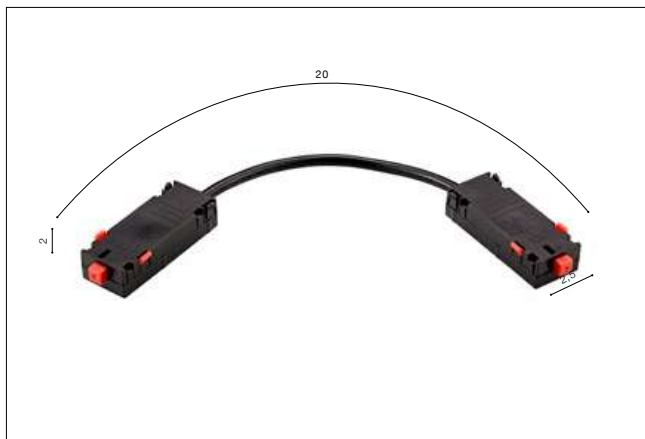

**BETA TRACK MAGNETIC57 230V
FLEX CONNECTOR ELECTRIC**

■ BETA TRACK MAGNETIC57 230V FLEX CONNECTOR ELECTRIC (BLACK) . . . **AZ5153**