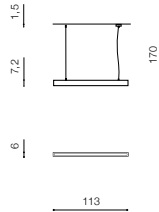

LINNEA 140 PENDANT CCT SWITCH

LED integrated

voltage: 230V	LED 54W 3100lm		LED
IP20	3000K/4000K/5500K		
technical	installation place		LED
specification	beam angle: 120°		

COLOUR / NEW INDEX NO.

- ☐ WHITE (WH) **AZ4572**
- ☒ BLACK (BK) **AZ4571**