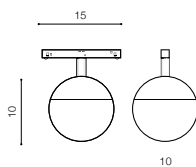

ALFA ELIN TRACK MAGNETIC 7W 3000K/4000K

LED integrated ☒

voltage: 48V

IP20

technical

specification

LED 7W 850lm 3000K

LED 7W 900lm 4000K

installation: ALFA Track Magnetic – 52 or 27 ☒

beam angle: 190° ☒

COLOUR / NEW INDEX NO.

■ 3000K BLACK (BK) **AZ4630**

■ 3000K GOLD (GO) **AZ4632**

■ 4000K BLACK (BK) **AZ4631**