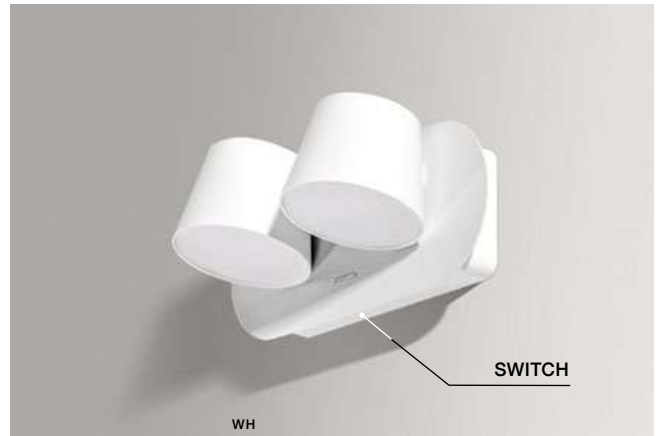

RAMONA 2 LED SWITCH

LED integrated

voltage: 230V	LED 2X 6W 3000K 500lm	
IP20		
technical	installation place	
specification	beam angle: 2x60°	

COLOUR / NEW INDEX NO.

- ☐ SAND WHITE (WH) **AZ2564**