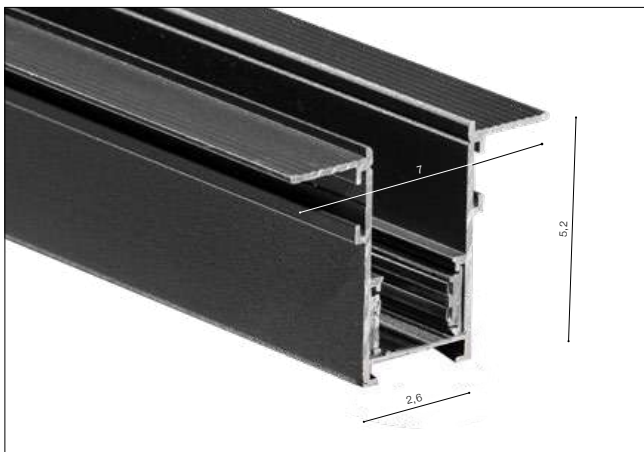

Available options for installation place – surface-mounted, flush-mounted and suspended

ALFA Track Magnetic 52 Gips1 (1m, 1,5m, 2m, 3m) WITH END CAP 2x (All included)

- ALFA TRACK MAGNETIC 52 GIPS1 1m (BLACK) **AZ4863**
- ALFA TRACK MAGNETIC 52 GIPS1 1m (WHITE) **AZ5457**
- ALFA TRACK MAGNETIC 52 GIPS1 1,5m (BLACK) **AZ4864**
- ALFA TRACK MAGNETIC 52 GIPS1 1,5m (WHITE) **AZ5458**
- ALFA TRACK MAGNETIC 52 GIPS1 2m (BLACK) **AZ4865**
- ALFA TRACK MAGNETIC 52 GIPS1 2m (WHITE) **AZ5453**
- ALFA TRACK MAGNETIC 52 GIPS1 3m (BLACK) **AZ5455**
- ALFA TRACK MAGNETIC 52 GIPS1 3m (WHITE) **AZ5454**