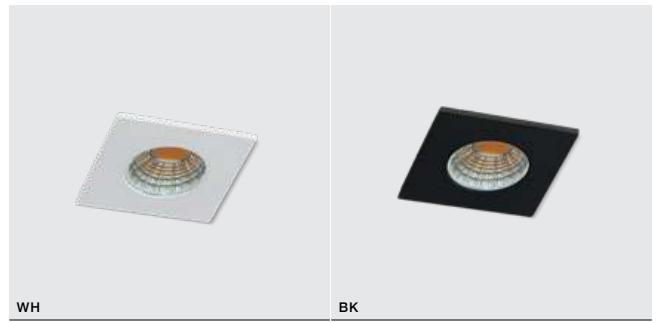

WH

BK

FILL S 5W 3000K / 4000K

LED integrated

voltage: 230V

LED 5W 425lm 3000K

IP20

LED 5W 425lm 4000K

technical

installation place ☐ inlet opening Ø 4cm

specification

beam angle: 60°

COLOUR / NEW INDEX NO.

- ☐ WHITE 3000K (WH) **AZ3377**
- ☒ BLACK 3000K (BK) **AZ3379**
- ☐ WHITE 4000K (WH) **AZ3378**
- ☒ BLACK 4000K (BK) **AZ3380**