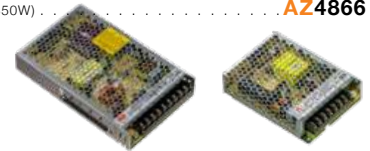

**TRACK MAGNETIC DRIVER MEANWELL 48V
100W / 200W / 350W**

THIS DRIVER IS UNIVERSAL FOR SYSTEMS:
ALFA, GAMMA, NEO

- TRACK MAGNETIC DRIVER MEANWELL (100W) **AZ4691**
- TRACK MAGNETIC DRIVER MEANWELL (200W) **AZ4692**
- TRACK MAGNETIC DRIVER MEANWELL (350W) **AZ4866**