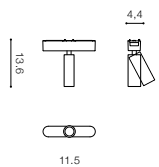

COLOUR / NEW INDEX NO.

- 3000K BLACK (BK) **AZ5287**
- 4000K BLACK (BK) **AZ5288**