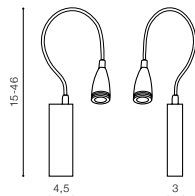

COLOUR / NEW INDEX NO.

- ☐ WHITE (WH) **AZ1547**
- ☒ BLACK (BK) **AZ1548**
- ☒ CHROME (CH) **AZ1546**