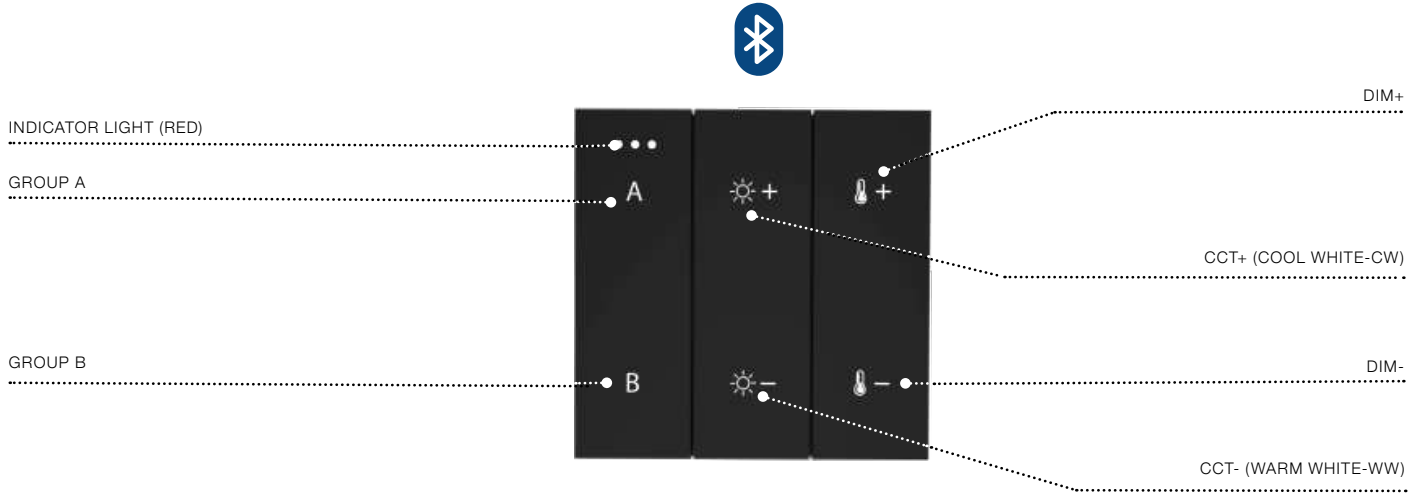

Switch Panel Remote Control 2-Group Bluetooth Bk

Operating Schematic

AZ5209

Switch Panel Remote Control 2-Group Bluetooth

☐ SWITCH PANEL REMOTE CONTROL 2-GROUP BLUETOOTH (WH) AZ5210

DOWNLOAD THE APP