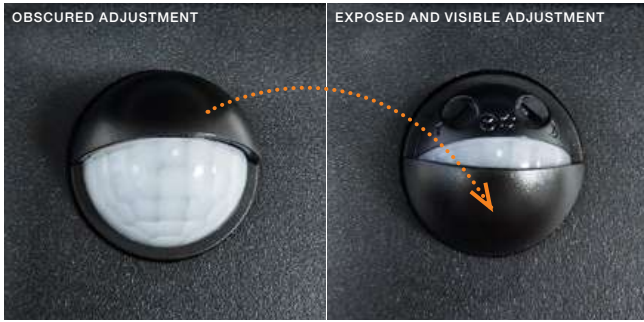

SORANO WALL

bulb not includ

voltage: 230V	E27 1x MAX 40W	
IP54	installation place	

COLOUR / NEW INDEX NO.

- BLACK (BK) **AZ4446**
- DARK GREY (DGR) **AZ4357**

NILS IP44

498 Outdoor lamps

TIME – LIGHTING TIME ADJUSTMENT
LUX – DUSK SENSITIVITY ADJUSTMENT