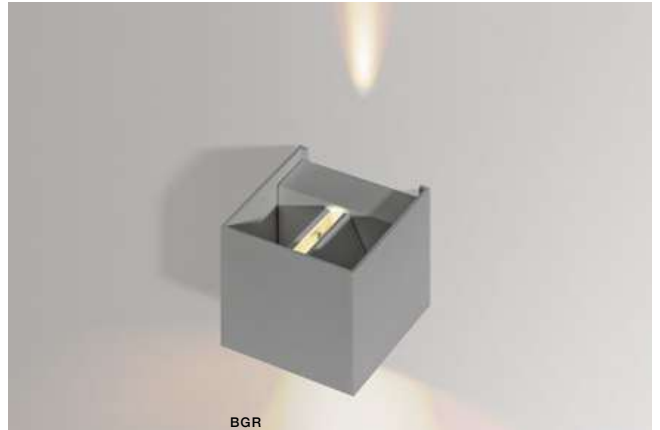

BGR

GAMBINO

LED integrated ☐

voltage: 230V	LED 2x3W 480 lm 3000K	☐
IP54		LED
technical	installation place	☐
specification	beam angle: adjustable max 90°	☒

COLOUR / NEW INDEX NO.

- ☐ WHITE (WH) **AZ0950**
- ☐ BRIGHT GREY (BGR) **AZ0958**
- ☐ DARK GREY (DGR) **AZ0957**