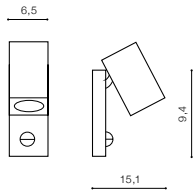

COLOUR / NEW INDEX NO.

- BLACK (BK) **AZ4695**
- DARK GRAY (DGR) **AZ4696**
- WHITE (WH) **AZ4697**