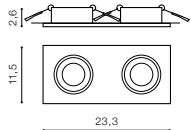

HUGO 2 DOWNLIGHT

bulb not includ

voltage: 230V	connect GU10 2x Max 50W
IP20	installation place
	inlet opening 10,5x22,5cm

COLOUR / NEW INDEX NO.

- ALUMINIUM (ALU) **AZ1737**
- BLACK (BK) **AZ1740**
- WHITE (WH) **AZ1739**
- CHROME (CH) **AZ1738**