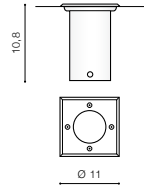

HYDE IP54

430 Outdoor lamps

HYDE OVAL

bulb not includ

voltage: 230V	LED GU10 1x MAX 35W
IP54	
	installation place
	inlet opening Ø 5cm

COLOUR / NEW INDEX NO.

CHROME (CH) **AZ3325**

HYDE SQUARE

bulb not includ

voltage: 230V	LED GU10 1x MAX 35W
IP54	
	installation place
	inlet opening Ø 5cm

COLOUR / NEW INDEX NO.

CHROME (CH) **AZ3326**