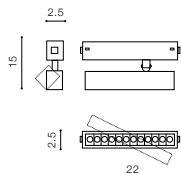

COLOUR / NEW INDEX NO.

- 3000K BLACK (BK) **AZ5193**
- 4000K BLACK (BK) **AZ5194**