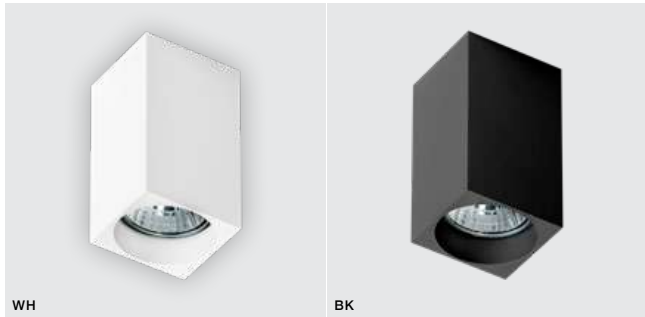

- WHITE (WH) **AZ1381**
- BLACK (BK) **AZ1382**

WH

BK

NEOS

198

Exposed downlights

NEOS 1

bulb not included <input checked="" type="checkbox"/>	
voltage: 230V	LED connect GU10 1x Max.50W <input checked="" type="checkbox"/>
IP20	
installation place <input checked="" type="checkbox"/>	