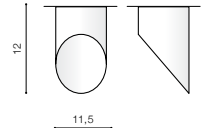

MOMO 12 3000K

LED integrated

voltage: 230V	LED 12W 3000K RA≥90 1000lm	LED
IP20		
technical specification	installation place ☐	
	beam angle: 89°	

COLOUR / NEW INDEX NO.

- ☐ WHITE (WH) **AZ2280**
- ☒ BLACK (BK) **AZ2281**

WH