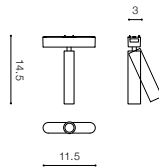

COLOUR / NEW INDEX NO.

- 3000K BLACK (BK) **AZ5284**
- 4000K BLACK (BK) **AZ5285**