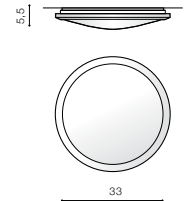

CH

JUNONA 38 3000K/4000K

LED integrated

voltage: 230V	LED 24W 1660lm 3000/4000K	
IP20		
technical	installation place	☐
specification	beam angle: 115°	☐

COLOUR / NEW INDEX NO.

- CHROME (CH-4000K) **AZ2750**
- CHROME (CH-3000K) **AZ2751**