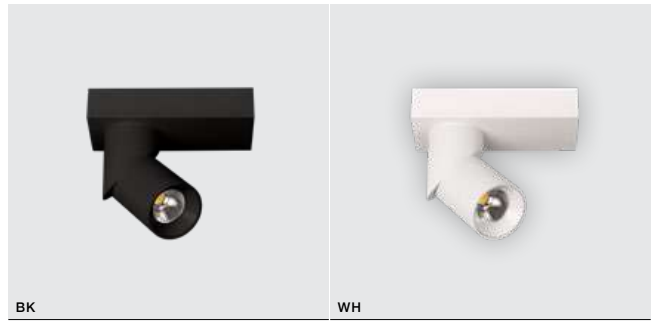

SANTOS EXPOSED

226 Exposed downlights