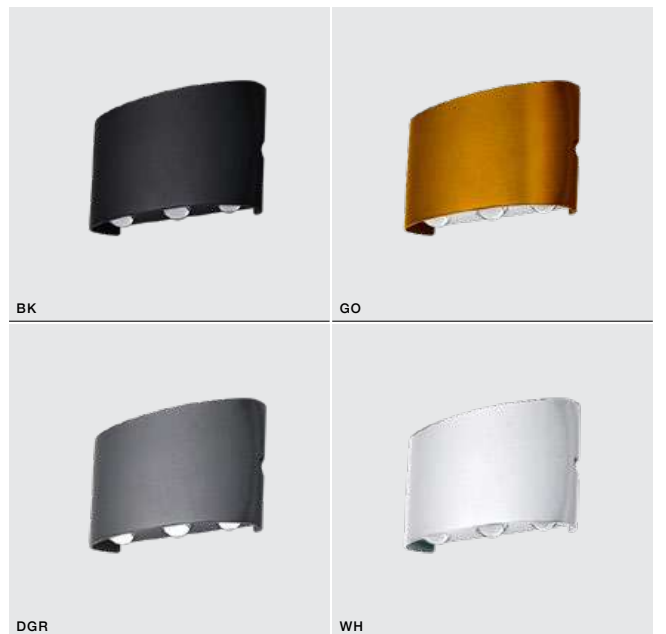

COLOUR / NEW INDEX NO.

- BLACK (BK) **AZ3484**
- GOLD (GO) **AZ3485**
- DARK GREY (DGR) **AZ4194**
- WHITE (WH) **AZ4195**

BGR

LIVIO 2

bulb not includ

voltage: 230V	connect GU10 2x Max.35W	
IP54	installation place	