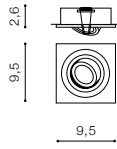

CARO ROUND

362 Downlights

bulb not included ☒	
voltage: 230V	GU10 x 1x MAX 50W
IP20	
installation place ☒	
inlet opening Ø7,8cm	

COLOUR / NEW INDEX NO.

- GOLD (GO) **AZ5424**
- ALUMINIUM (ALU) **AZ2432**
- BLACK (BK) **AZ2431**
- WHITE (WH) **AZ2430**

TILT 45°