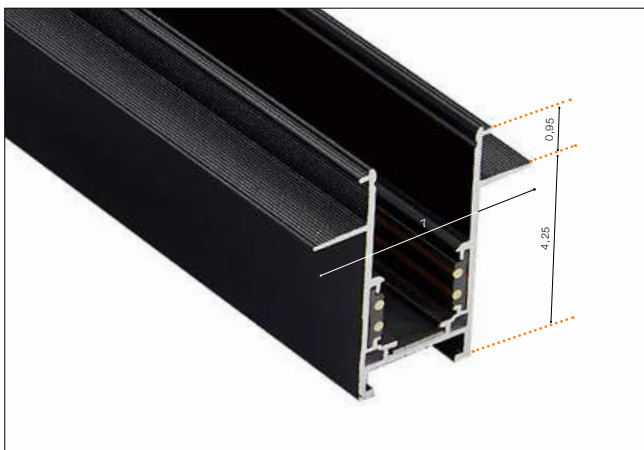

ALFA Track Magnetic 52 (1m, 1,5m, 2m, 3m) WITH END CAP 2x (All included)

- ALFA TRACK MAGNETIC 52 1m (BLACK) **AZ4638**
- ALFA TRACK MAGNETIC 52 1m (WHITE) **AZ4639**
- ALFA TRACK MAGNETIC 52 1,5m (BLACK) **AZ4640**
- ALFA TRACK MAGNETIC 52 1,5m (WHITE) **AZ4641**
- ALFA TRACK MAGNETIC 52 2m (BLACK) **AZ4642**
- ALFA TRACK MAGNETIC 52 2m (WHITE) **AZ4643**
- ALFA TRACK MAGNETIC 52 3m (BLACK) **AZ4644**
- ALFA TRACK MAGNETIC 52 3m (WHITE) **AZ4645**

Available options for installation place – surface-mounted, flush-mounted and suspended

ALFA Track Magnetic 52 Gips1 (1m, 1,5m, 2m, 3m) WITH END CAP 2x (All included)

- ALFA TRACK MAGNETIC 52 GIPS1 1m (BLACK) **AZ4863**
- ALFA TRACK MAGNETIC 52 GIPS1 1m (WHITE) **AZ5457**
- ALFA TRACK MAGNETIC 52 GIPS1 1,5m (BLACK) **AZ4864**
- ALFA TRACK MAGNETIC 52 GIPS1 1,5m (WHITE) **AZ5458**
- ALFA TRACK MAGNETIC 52 GIPS1 2m (BLACK) **AZ4865**
- ALFA TRACK MAGNETIC 52 GIPS1 2m (WHITE) **AZ5453**
- ALFA TRACK MAGNETIC 52 GIPS1 3m (BLACK) **AZ5455**
- ALFA TRACK MAGNETIC 52 GIPS1 3m (WHITE) **AZ5454**