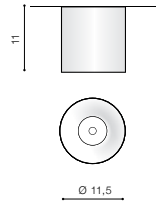

COLOUR / NEW INDEX NO.

- ☒ BLACK (BK) **AZ4328**
- ☐ WHITE (WH) **AZ4330**
- ☒ GOLD (GO) **AZ4329**