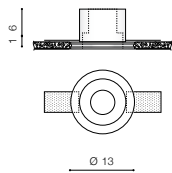

WH

HERA GIPS ROUND S

bulb not includ ☒

voltage: 230V	connect GU10 1x Max 40W
IP20	
	installation place ☒
	inlet opening Ø 10cm

COLOUR / NEW INDEX NO.

☐ WHITE (WH) **AZ3464**