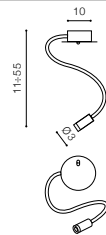

COLOUR / NEW INDEX NO.

- ☒ BLACK (BK) **AZ2943**
- ☐ WHITE (WH) **AZ2944**