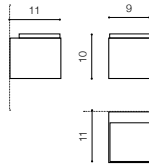

ARBAX 2

LED integrated

voltage: 230V	LED 12W 1000lm 3000K		
IP54			
technical	installation place ☐		
specification	beam angle: 2x 60°		

COLOUR / NEW INDEX NO.

DARK GREY (DGR) **AZ4342**