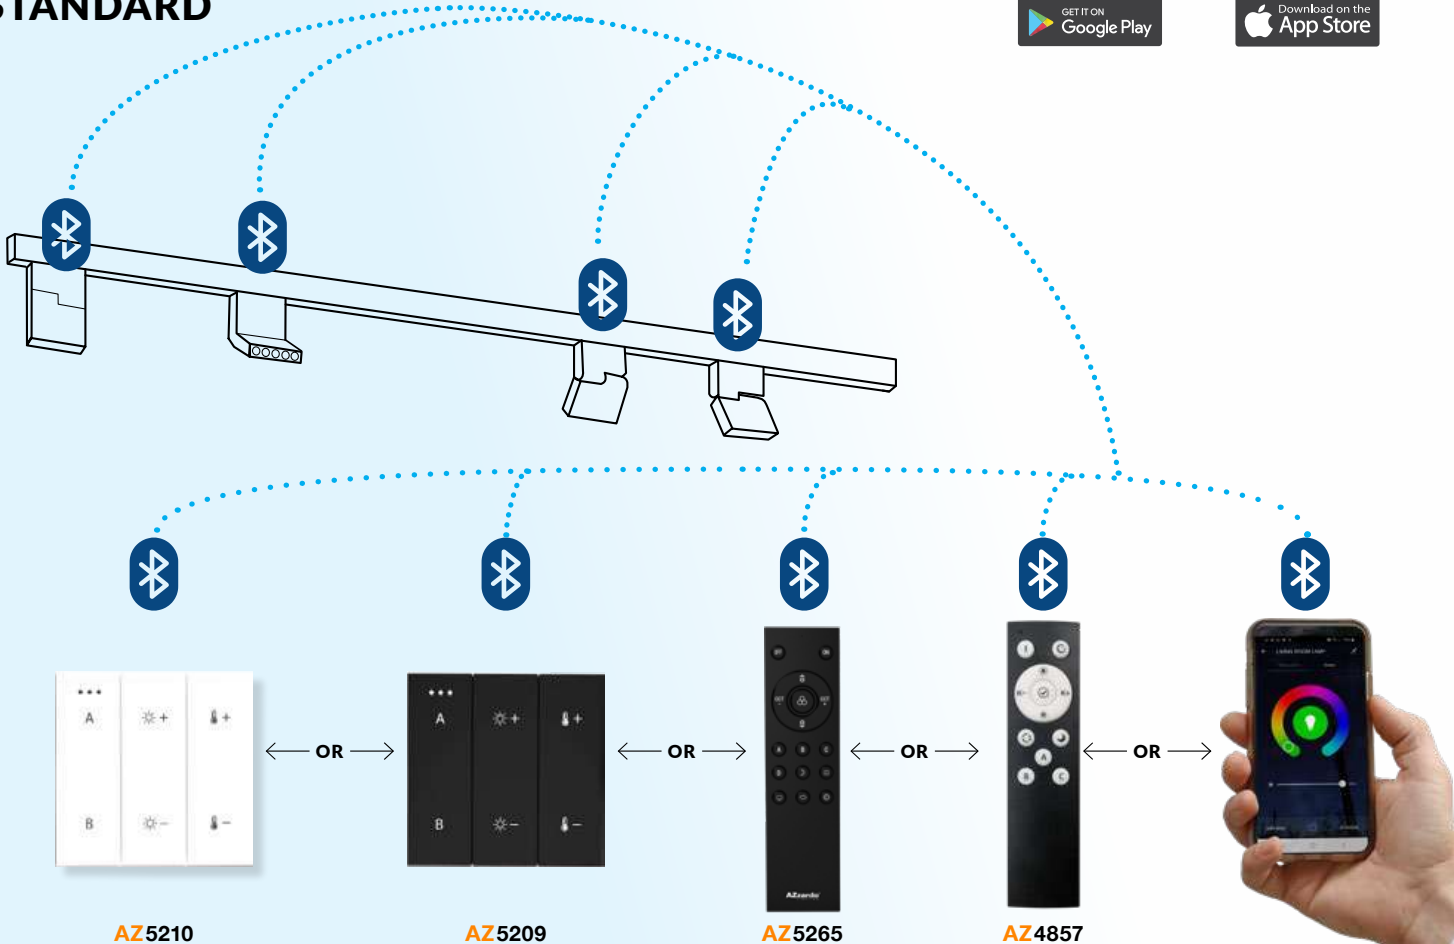

AZ4857

Switch Panel Remote Control 2-Group Bluetooth Bk

Operating Schematic

AZ5209

Switch Panel Remote Control 2-Group Bluetooth

SWITCH PANEL REMOTE CONTROL 2-GROUP BLUETOOTH (WH) AZ5210

DOWNLOAD THE APP

STANDARD