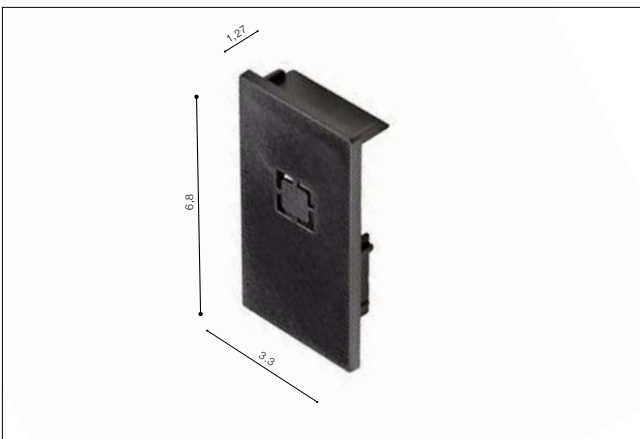

Ceiling Plate + Wire

- TRACK CEILING PLATE + WIRE (BLACK) **AZ4780**
- TRACK CEILING PLATE + WIRE (WHITE) **AZ4782**