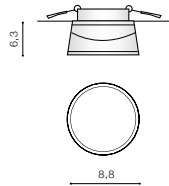

COLOUR / NEW INDEX NO.

- CHROME (CH) (3000K) **AZ2772**
- CHROME (CH) (4000K) **AZ2773**