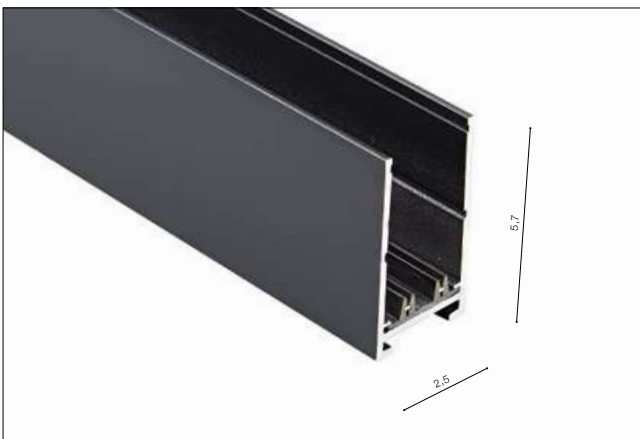

Example of the connection between track

BETA TRACK MAGNETIC57 230V (1M, 2M, 3M)

- BETA TRACK MAGNETIC57 230V 1M (BLACK) **AZ5139**
- BETA TRACK MAGNETIC57 230V 1M (WHITE) **AZ5140**
- BETA TRACK MAGNETIC57 230V 2M (BLACK) **AZ5241**
- BETA TRACK MAGNETIC57 230V 2M (WHITE) **AZ5242**
- BETA TRACK MAGNETIC57 230V 3M (BLACK) **AZ5143**
- TRACK MAGNETIC57 230V 3M (WHITE) **AZ5144**

DESIGN PATENTED BY AZZARDO