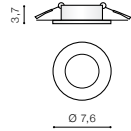

IVO

358 Downlights

IVO

bulb not includ ☒

voltage: 230V	connect GU10 1x Max 50W
IP20	installation place ☐
	inlet opening Ø 6,4cm

COLOUR / NEW INDEX NO.

- ☐ ALUMINIUM (ALU) **AZ0758**
- ☒ BLACK (BK) **AZ1716**
- ☐ WHITE (WH) **AZ0759**
- ☒ CHROME (CH) **AZ1717**

WH

ALU

BK

CH