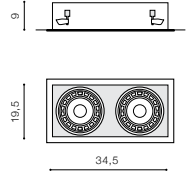

BK/BK

BK/BK

WH/WH

WH/WH

WH/BK

WH/BK