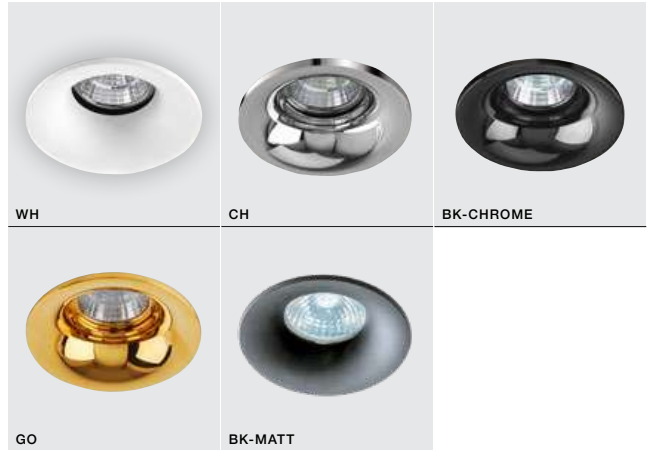

ADAMO MIDST

302 Exclusive downlights