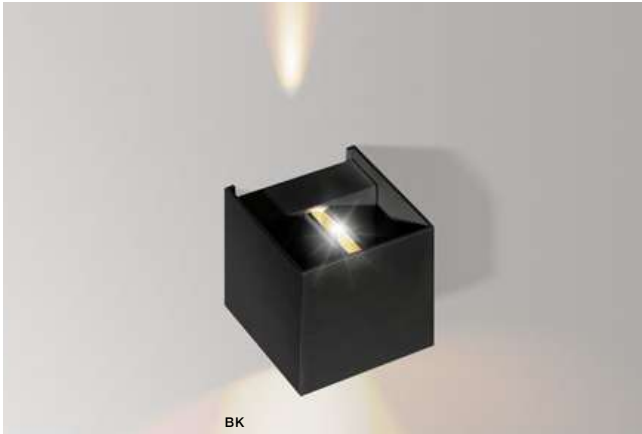

GAMBINO IP54

466 Outdoor lamps