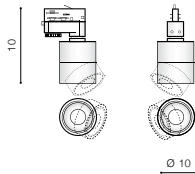

COLOUR / NEW INDEX NO.

- ☐ 3000K WHITE (WH) **AZ4550**
- ☒ 3000K BLACK (BK) **AZ4549**
- ☐ 4000K WHITE (WH) **AZ4552**
- ☒ 4000K BLACK (BK) **AZ4551**