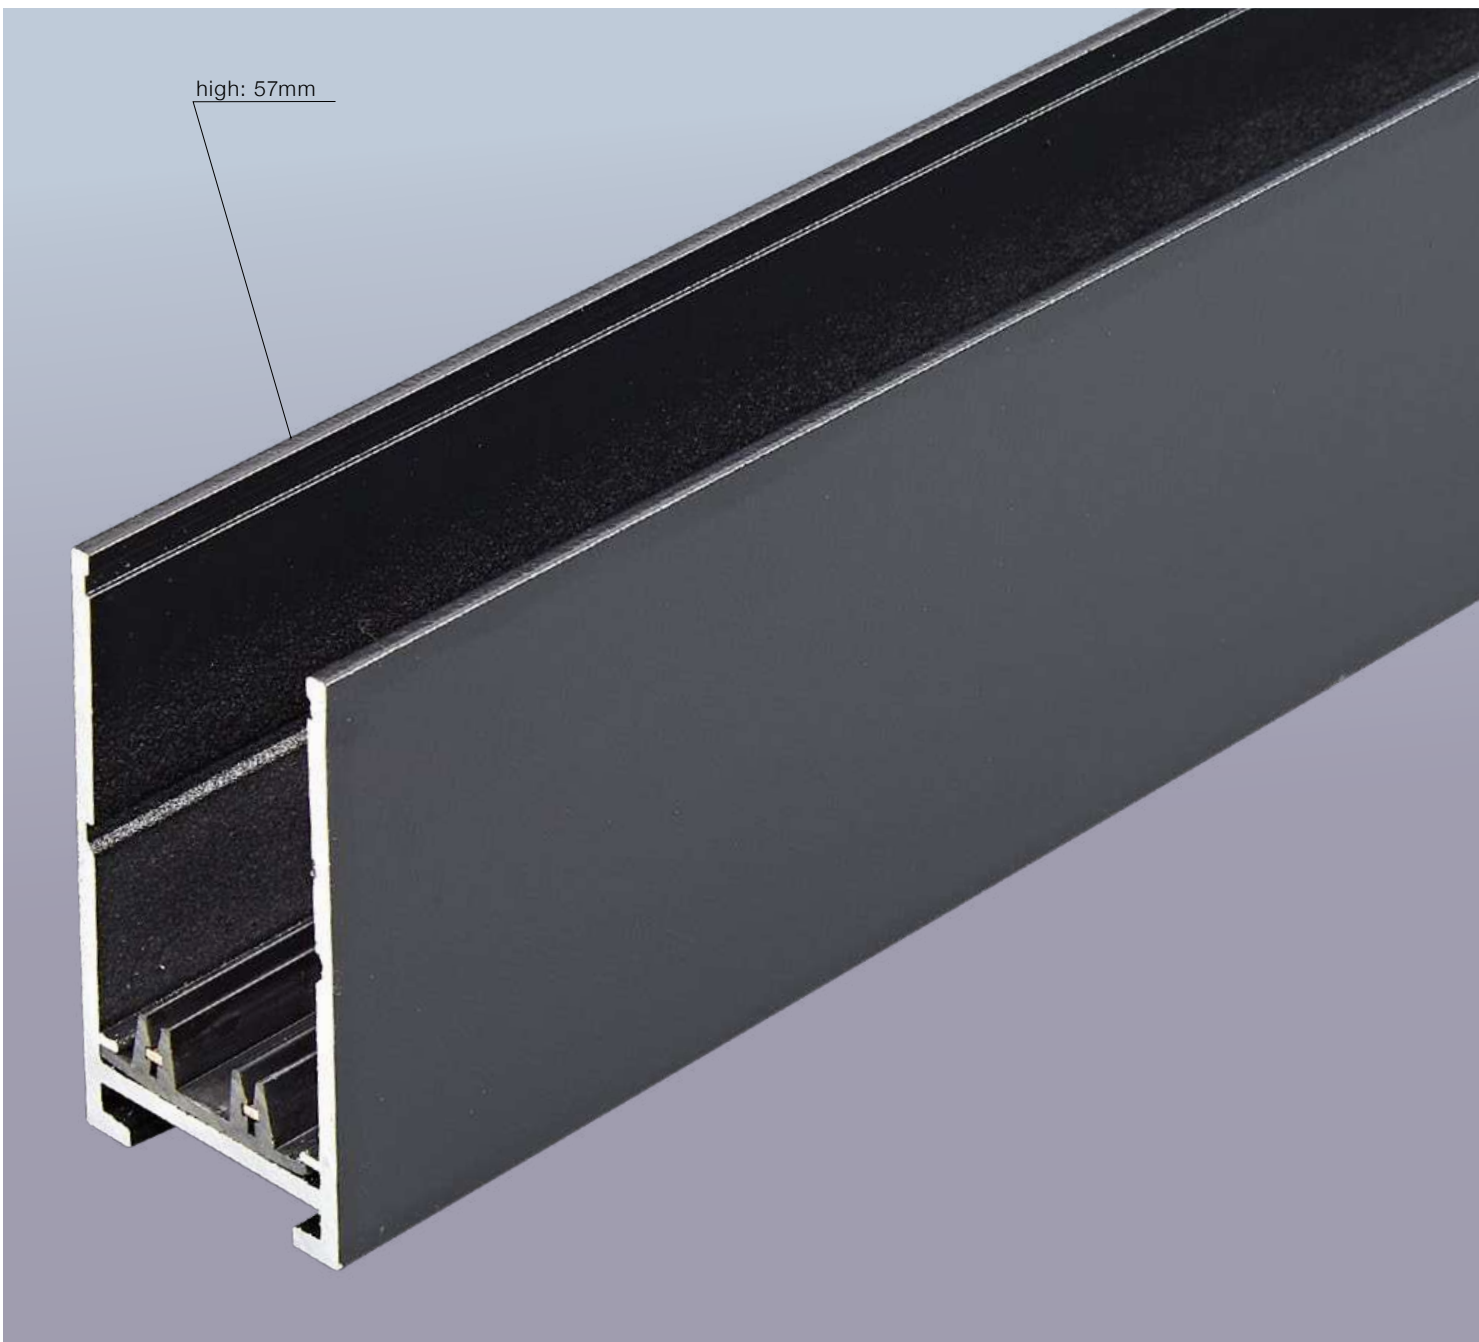

- BETA TRACK MAGNETIC57 230V COVER (BLACK) **AZ5168**
- BETA TRACK MAGNETIC57 230V COVER (WHITE) **AZ5169**

BETA MAKITA 230V TRACK MAGNETIC57

100 Track Magnetic System – BETA

BETA MAKITA 230V TRACK MAGNETIC 10W
3000K/4000K LED integrated