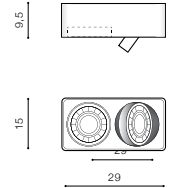

COLOUR / NEW INDEX NO.

- ☐ WHITE (WH) **AZ4132**
- ☒ BLACK (BK) **AZ4134**