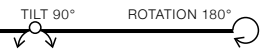

LED integrated

voltage: 230V	LED 2X 6W 3000K 500lm	
IP20		
technical	installation place	
specification	beam angle: 2x60°	

COLOUR / NEW INDEX NO.

- ☐ SAND WHITE (WH) **AZ2564**