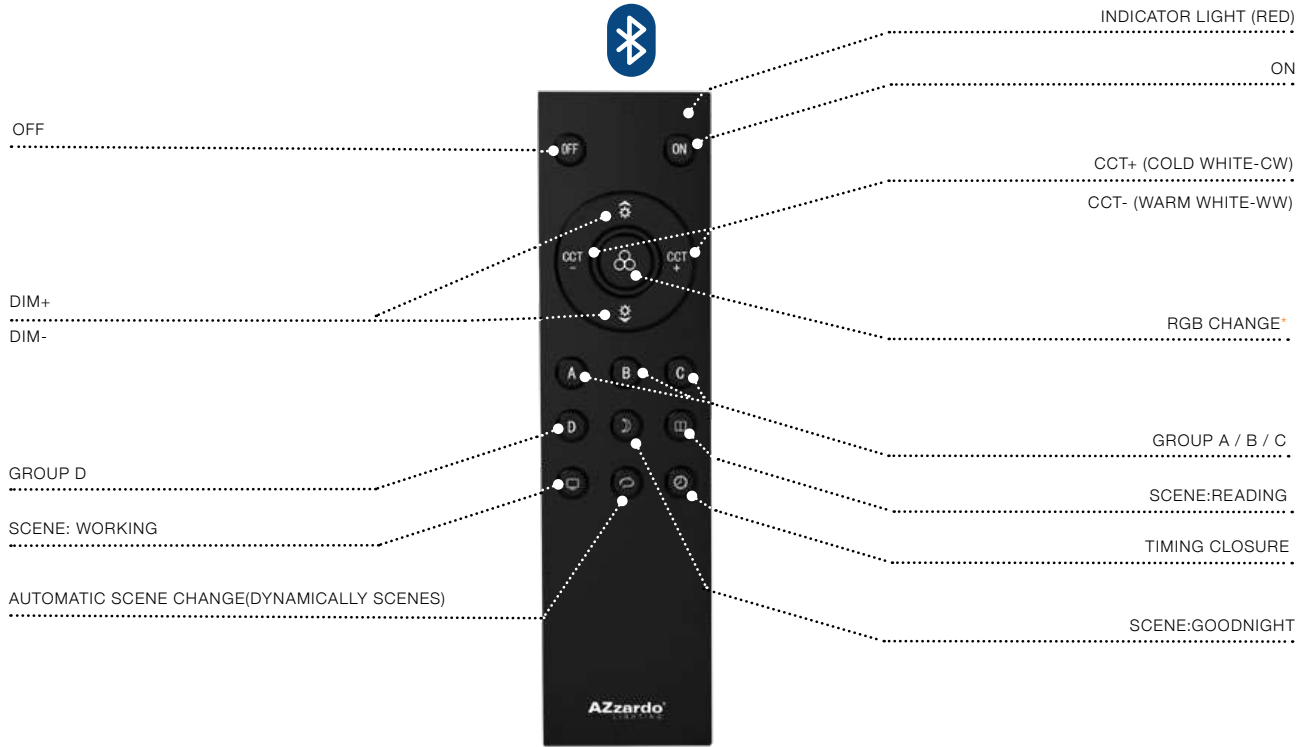

ALFA Track Magnetic 27 Cover 1m

- ALFA TRACK MAGNETIC 27 COVER 1m (BLACK) **AZ5444**
- ALFA TRACK MAGNETIC 27 COVER 1m (WHITE) **AZ5443**

The Bluetooth gateway connects to the Internet via the WiFi signal from the router, thanks to which you can remotely control the lamps or devices settings via the AzzardoSMART application. Being at home, you can control the devices using a special AzzardoSMART remote control or from any device (phone, tablet, computer) that has access to the Wifi network.

Bluetooth Gateway Smart

AZ4856

high: 27mm

high: 52mm

REMOTE CONTROL BLUETOOTH

Remote Control 4-Group & RGB & Bluetooth
Operating Schematic

AZ5265

*RGB CHANGE ONLY USED FOR RGB LAMPS
THE CCT LAMP CAN'T BE USE THIS BUTTON FUNCTION