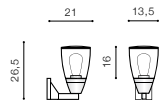

RASMUS

bulb not includ ☒

voltage: 230V	E27 1x MAX 40W	☒
IP65		
	installation place	☒

COLOUR / NEW INDEX NO.

■ BLACK (BK) **AZ4483**