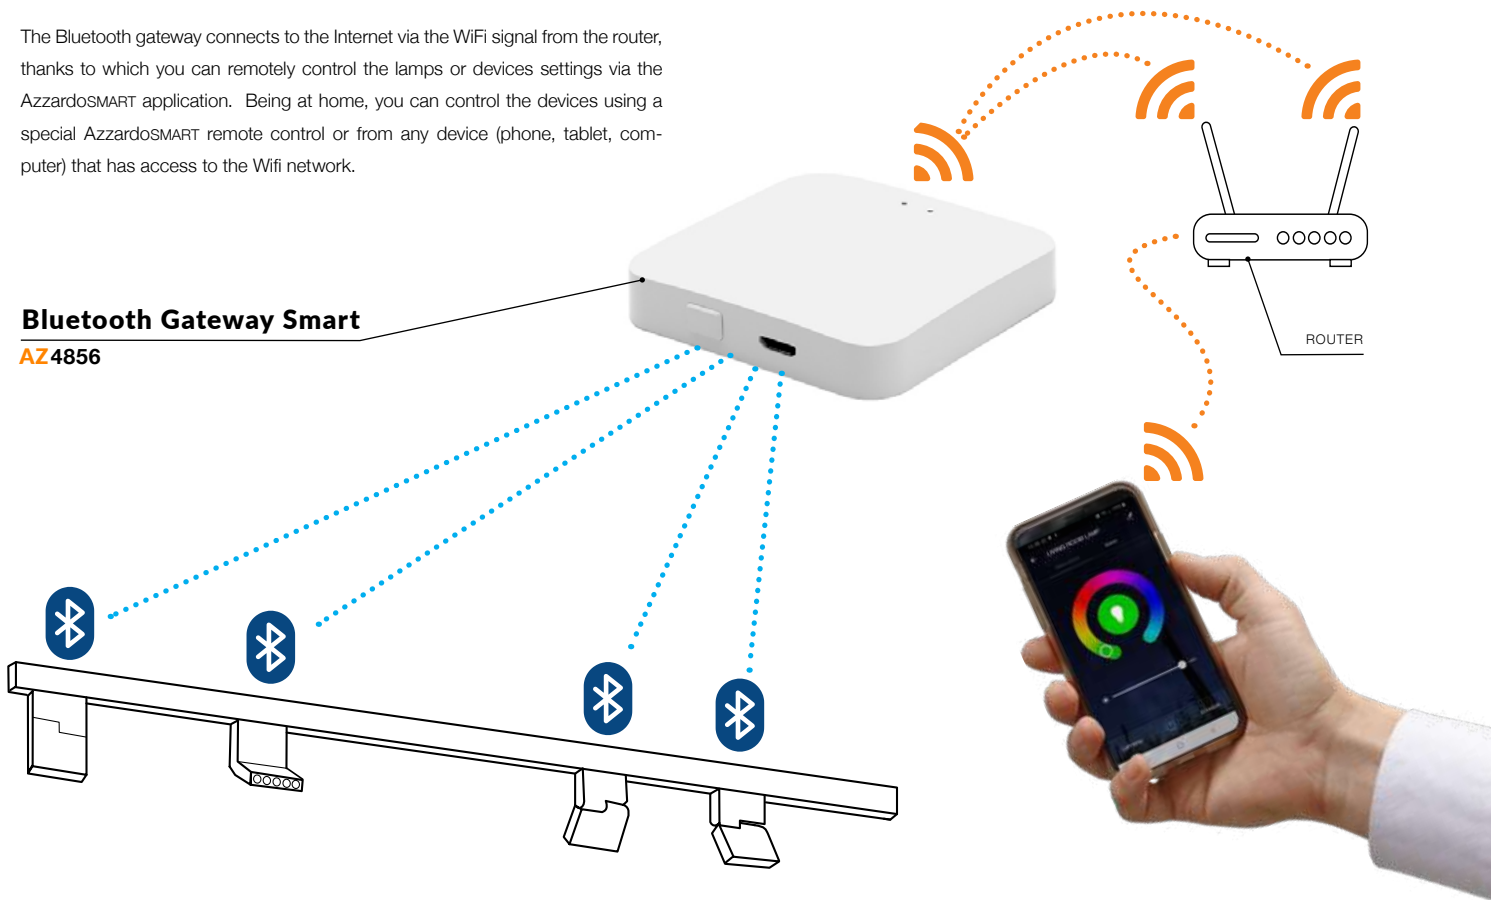

ALFA Track Magnetic 27 Cover 1m

- ALFA TRACK MAGNETIC 27 COVER 1m (BLACK) **AZ5444**
- ALFA TRACK MAGNETIC 27 COVER 1m (WHITE) **AZ5443**

The Bluetooth gateway connects to the Internet via the WiFi signal from the router, thanks to which you can remotely control the lamps or devices settings via the AzzardoSMART application. Being at home, you can control the devices using a special AzzardoSMART remote control or from any device (phone, tablet, computer) that has access to the Wifi network.

Bluetooth Gateway Smart

AZ4856

high: 27mm

high: 52mm

REMOTE CONTROL BLUETOOTH

Remote Control 4-Group & RGB & Bluetooth
Operating Schematic

AZ5265

*RGB CHANGE ONLY USED FOR RGB LAMPS
THE CCT LAMP CAN'T BE USE THIS BUTTON FUNCTION