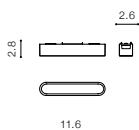

BK

GAMMA SANGRIA MILKY TRACK MAGN. 12W 3000K/4000K

LED integrated

voltage: 48 V	LED 12W 720lm 3000K	
IP20	LED 12W 720lm 4000K	
technical specification		installation: GAMMA Track Magnetic ☐
		beam angle: 120° ☐

COLOUR / NEW INDEX NO.

- 3000K BLACK (BK) **AZ5269**
- 4000K BLACK (BK) **AZ5270**