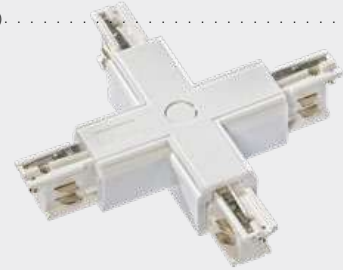

X Connector

- ☒ X CONNECTOR (BLACK) **AZ4280**
- ☐ X CONNECTOR (WHITE) **AZ4279**