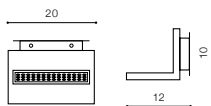

COLOUR / NEW INDEX NO.

- BLACK (BK) **AZ2204**
- WHITE (WH) **AZ2205**