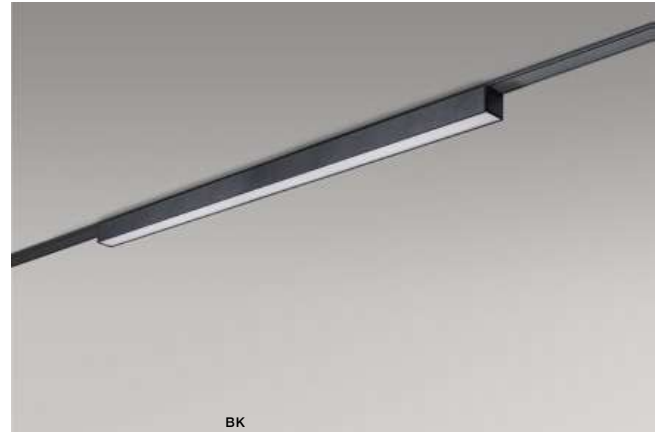

BK

GAMMA SAGA TRACK MAGNETIC 20W

3000K/4000K

LED integrated

voltage: 48V

LED 20W 1200lm 3000K

IP20

LED 20W 1260lm 4000K

technical

installation: GAMMA Track Magnetic

specification

beam angle: 120°

COLOUR / NEW INDEX NO.

- 3000K BLACK (BK) **AZ5301**
- 4000K BLACK (BK) **AZ5302**