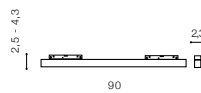

installation place: Alfa Track Magnetic

specification

beam angle: 120°

COLOUR / NEW INDEX NO.

■ 3000K BLACK (BK) **AZ5479**

■ 4000K BLACK (BK) **AZ5480**

ALFA SAGA TRACK MAGNETIC CORNER

ALFA SAGA TRACK MAGNETIC CORNER A 24W