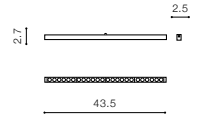

GAMMA KIRA TRACK MAGNETIC 18W
3000K/4000K LED integrated

voltage: 48 V	LED 18W 1080 lm 3000K	
IP20	LED 18W 1140 lm 4000K	
technical specification	installation: GAMMA Track Magnetic	☐
	beam angle: 24°	

COLOUR / NEW INDEX NO.

- 3000K BLACK (BK) **AZ5293**
- 4000K BLACK (BK) **AZ5294**