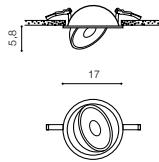

installation place inlet opening Ø 16,2cm

specification

beam angle: 21°

COLOUR / NEW INDEX NO.

- WHITE (WH) **AZ4071**
- BLACK (BK) **AZ4063**

WH

BOSTON 10W ROUND

LED integrated