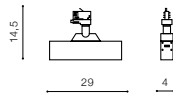

LINNEA 57 TRACK 3 LINE 24W CCT SWITCH LED integrated