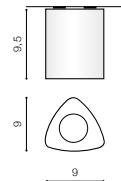

DARIO

bulb not included ☒

voltage: 230V	LED connect GU10 1x Max 50W	☐
IP20	installation place	☐

COLOUR / NEW INDEX NO.

- ☐ ALUMINIUM (ALU) **AZ1055**
- ☐ WHITE (WH) **AZ1056**
- ☐ BLACK (BK) **AZ1111**

BK