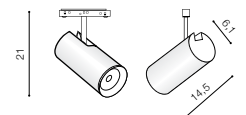

ALFA MAKITA II TRACK MAGNETIC CCT BLUETOOTH

60 Track Magnetic System – ALFA

ALFA MAKITA II TRACK MAGNETIC 12W CCT BLUETOOTH LED integrated

voltage: 48 V	LED 12W 750lm 3000K - 6000K dimm		
IP20	installation place: Alfa Track Magnetic ☐		
technical specification			beam angle: 40°

COLOUR / NEW INDEX NO.

■ BLACK (BK) **AZ5512**

ALFA MAKITA II TRACK MAGNETIC 24W CCT BLUETOOTH LED integrated

voltage: 48 V	LED 24W 1750lm 3000K - 6000K dimm		
IP20	installation place: Alfa Track Magnetic ☐		
technical specification			beam angle: 40°

COLOUR / NEW INDEX NO.

■ BLACK (BK) **AZ5513**