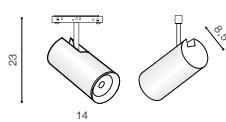

ALFA MAKITA TRACK MAGNETIC CCT BLUETOOTH

ALFA MAKITA TRACK MAGNETIC 20W CCT BLUETOOTH

LED integrated

voltage: 48V

IP20

technical

specification

LED 20W 1560lm CCT

installation: ALFA Track Magnetic – 52 or 27

beam angle: 40°

COLOUR / NEW INDEX NO.

- ☒ SAND BLACK (BK) **AZ4840**
- ☐ WHITE (WH). **AZ4841**

ALFA MAKITA TRACK MAGNETIC 30W CCT BLUETOOTH

LED integrated

voltage: 48V

IP20

technical

specification

LED 30W 2340lm CCT

installation: ALFA Track Magnetic – 52 or 27

beam angle: 40°

COLOUR / NEW INDEX NO.

- ☒ SAND BLACK (BK) **AZ4842**
- ☐ WHITE (WH). **AZ4843**