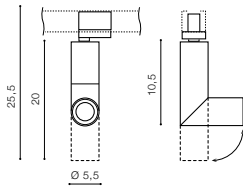

BK / BK

WH / WH