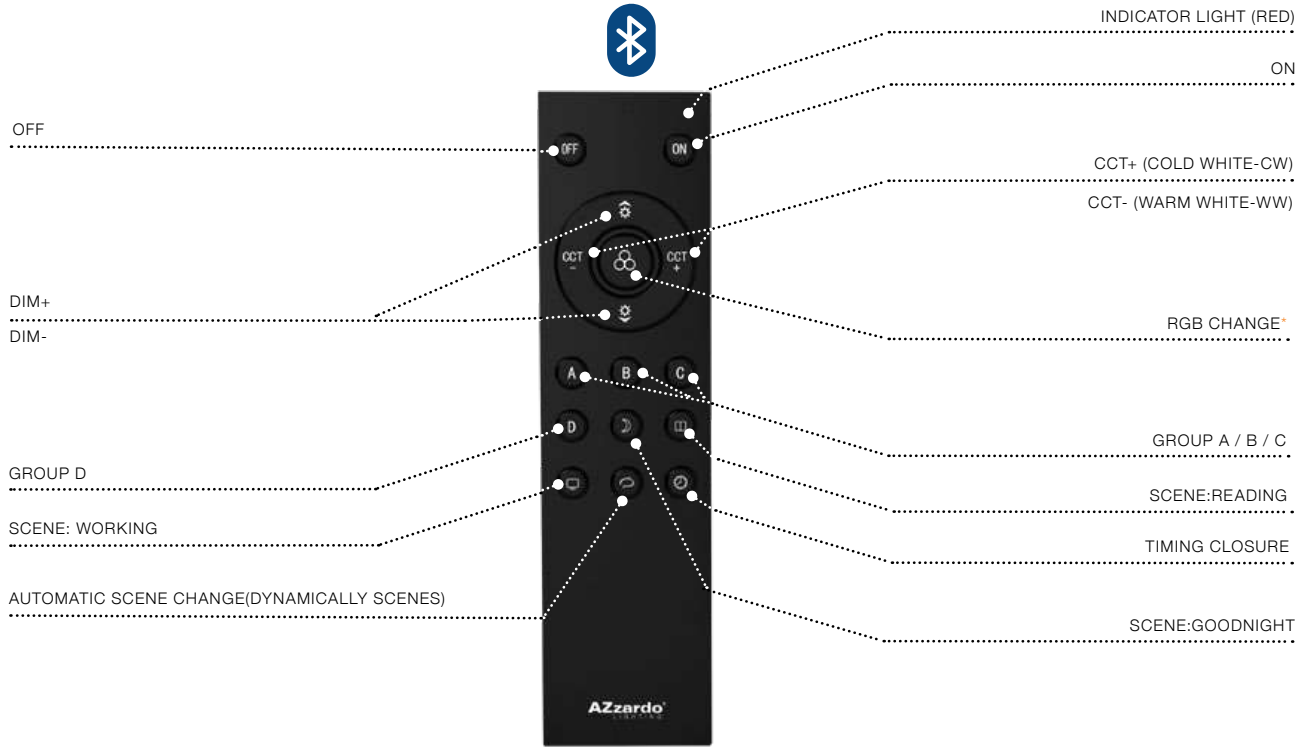

REMOTE CONTROL BLUETOOTH

Remote Control 4-Group & RGB & Bluetooth
Operating Schematic

AZ5265

*RGB CHANGE ONLY USED FOR RGB LAMPS
THE CCT LAMP CAN'T BE USE THIS BUTTON FUNCTION

Remote Control 3 Group
Operating Schematic