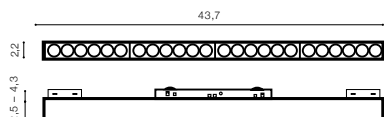

ALFA KIRA II TRACK MAGNETIC 18W
3000K / 4000K LED integrated

voltage: 48V	LED 18W 2060lm 3000K	LED
IP20	LED 18W 2060lm 4000K	
technical specification	installation place: Alfa Track Magnetic	☐
	beam angle: 50°	☒

COLOUR / NEW INDEX NO.

- 3000K BLACK (BK) **AZ5473**
- 4000K BLACK (BK) **AZ5474**