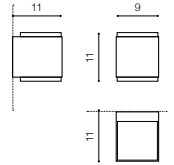

ARBAX IP54

464 Outdoor lamps

LED integrated

voltage: 230V	LED 6W 500lm 3000K		
IP54			
technical	installation place ☐		
specification	beam angle: 60°		

COLOUR / NEW INDEX NO.

DARK GREY (DGR) **AZ4341**

LED integrated

voltage: 230V	LED 12W 1000lm 3000K		
IP54			
technical	installation place ☐		
specification	beam angle: 2x 60°		

COLOUR / NEW INDEX NO.

DARK GREY (DGR) **AZ4342**