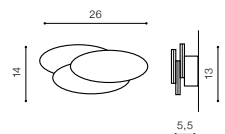

** - OFFERED ONLY OUTSIDE OF THE EUROPEAN UNION