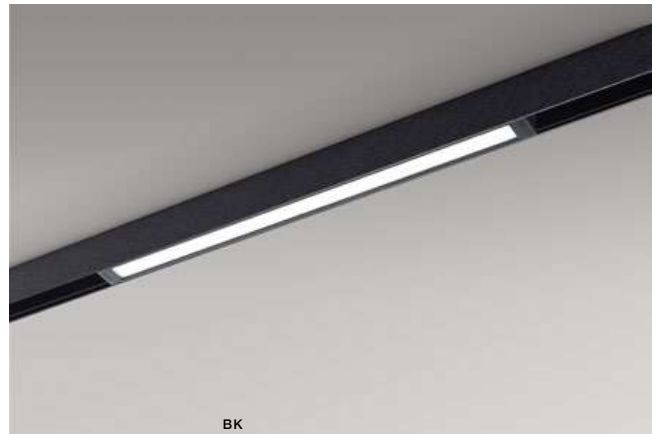

LED 12W 380lm 4000K

technical

installation place: Alfa Track Magnetic

specification

beam angle: 120°

COLOUR / NEW INDEX NO.

■ 3000K BLACK (BK) **AZ5475**

■ 4000K BLACK (BK) **AZ5476**