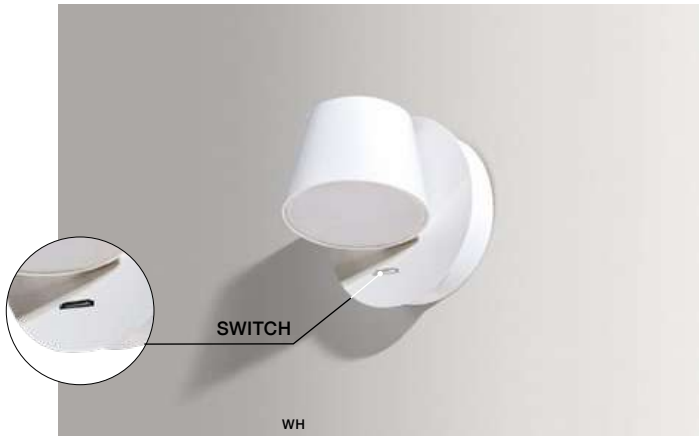

COLOUR / NEW INDEX NO.

- WHITE (WH) **AZ2446**
- CHROME (CH) **AZ2445**

RAMONA LED SWITCH

416 Indoor wall lamps

RAMONA 1 LED SWITCH

LED integrated

voltage: 230V	LED 6W 3000K 500lm	
IP20		
technical	installation place	
specification	beam angle: 60°	