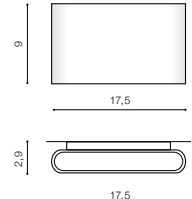

LED integrated

voltage: 230V

LED 2x3W 350lm 3000K

IP54

technical

installation place

specification

beam angle: 60°

COLOUR / NEW INDEX NO.

- DARK GREY (DGR) **AZ2180**
- WHITE (WH) **AZ2179**
- BLACK (BK) **AZ4339**

LED integrated

voltage: 230V

LED 2x5W 500lm 3000K

IP54

technical

installation place

specification

beam angle: 2x 60°

COLOUR / NEW INDEX NO.

- DARK GREY (DGR) **AZ2182**
- WHITE (WH) **AZ2181**
- BLACK (BK) **AZ4340**