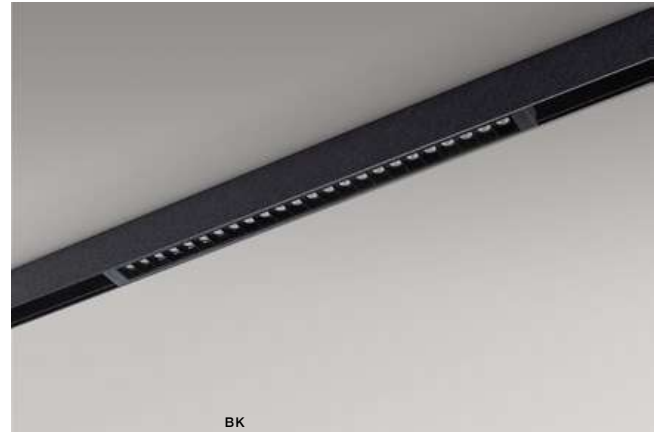

ALFA KIRA II TRACK MAGNETIC 12W
CCT BLUETOOTH LED integrated

voltage: 48 V	LED 12W 1080lm 3000K - 6000K dimm	
IP20		
technical specification	installation place: Alfa Track Magnetic	☐
	beam angle: 50°	☒

COLOUR / NEW INDEX NO.

■ BLACK (BK) **AZ5503**