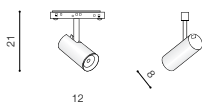

ALFA MAKITA 2 TRACK MAGNETIC 2X 7W CCT BLUETOOTH LED integrated

voltage: 48V	LED 2x 7W 550lm CCT		
IP20	installation: ALFA Track Magnetic – 52 or 27		
technical specification	beam angle: 40°		

COLOUR / NEW INDEX NO.

- ☒ SAND BLACK (BK) **AZ4838**
- ☐ WHITE (WH) **AZ4839**