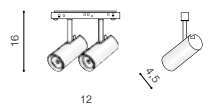

ALFA MAKITA TRACK MAGNETIC CCT BLUETOOTH

58 Track Magnetic System – ALFA

ALFA MAKITA TRACK MAGNETIC 7W CCT BLUETOOTH LED integrated

voltage: 48V	LED 7W 550lm CCT		
IP20	installation: ALFA Track Magnetic – 52 or 27		
technical specification	beam angle: 40°		

COLOUR / NEW INDEX NO.

- ☒ SAND BLACK (BK) **AZ4836**
- ☐ WHITE (WH) **AZ4837**

ALFA MAKITA 2 TRACK MAGNETIC 2X 7W CCT BLUETOOTH LED integrated

voltage: 48V	LED 2x 7W 550lm CCT		
IP20	installation: ALFA Track Magnetic – 52 or 27		
technical specification	beam angle: 40°		

COLOUR / NEW INDEX NO.

- ☒ SAND BLACK (BK) **AZ4838**
- ☐ WHITE (WH) **AZ4839**