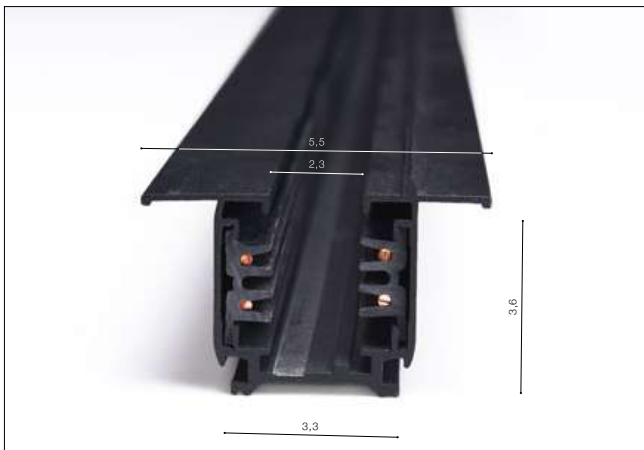

Available options for installation place – surface-mounted, flush-mounted and suspended

TRACKS GIPS (1m, 2m, 3m)

- TRACK GIPS 1m (BLACK) **AZ4290**
- TRACK GIPS 1m (WHITE) **AZ4289**
- TRACK GIPS 2m (BLACK) **AZ4292**
- TRACK GIPS 2m (WHITE) **AZ4291**
- TRACK GIPS 3m (BLACK) **AZ4294**
- TRACK GIPS 3m (WHITE) **AZ4293**