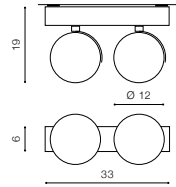

BK

JERRY 3 12V

bulb not included

voltage: 12V	connect 3x QR111 MAX 50W
IP20	dimer driver 12V – included
	installation place

COLOUR / NEW INDEX NO.

- ☐ WHITE (WH) **AZ1723**
- ☒ BLACK (BK) **AZ1724**