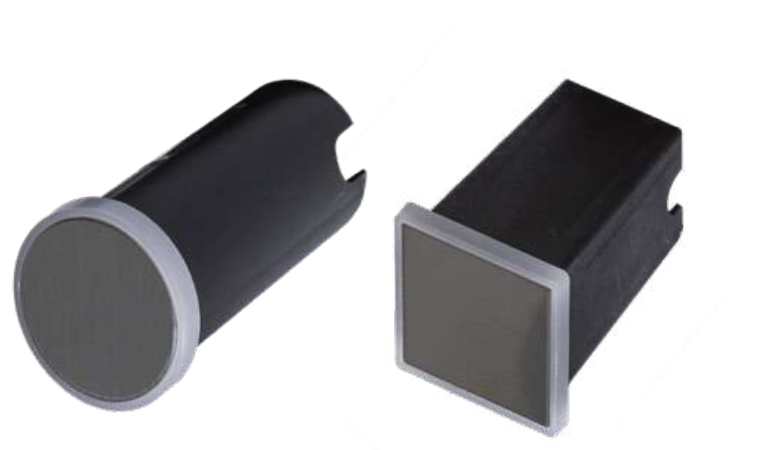

COLOUR / NEW INDEX NO.

- BLACK (BK) **AZ4465**
- DARK GREY (DGR) **AZ4466**

NIKLAS IP44

486 Outdoor lamps

MASTER SLAVE SYSTEM (OPTION)

MOTION SENSOR RANGE: 90°/170° +/- 5M

NIKLAS WALL SENSOR

bulb not includ