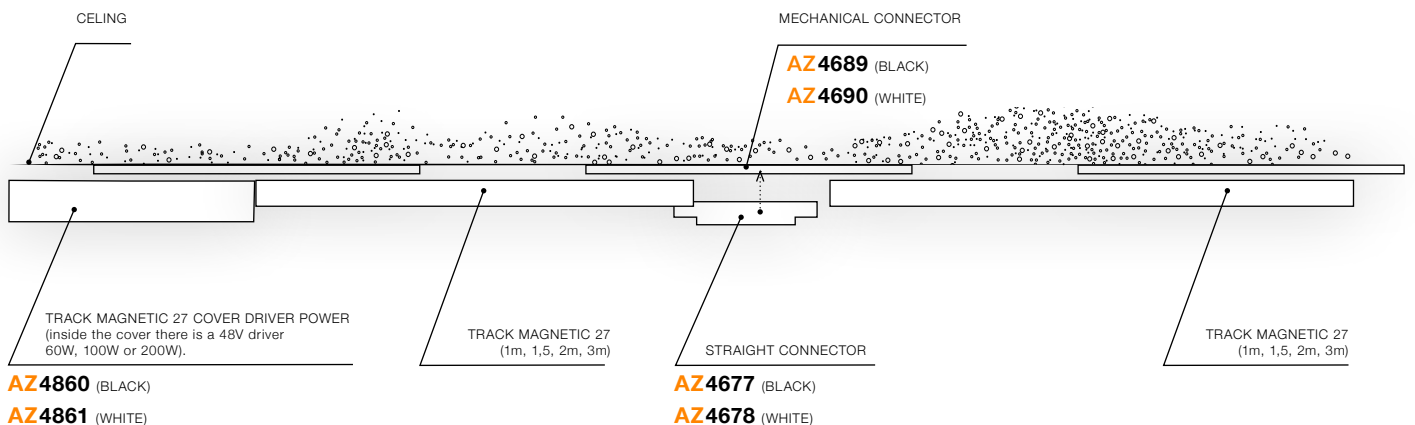

**TRACK MAGNETIC DRIVER MEANWELL 48V
100W / 200W / 350W**

THIS DRIVER IS UNIVERSAL FOR SYSTEMS:
ALFA, GAMMA, NEO

- TRACK MAGNETIC DRIVER MEANWELL (100W) **AZ4691**
- TRACK MAGNETIC DRIVER MEANWELL (200W) **AZ4692**
- TRACK MAGNETIC DRIVER MEANWELL (350W) **AZ4866**

ALFA Track Magnetic Driver Electric Connector

- ☒ ALFA TRACK MAGNETIC DRIVER ELECTRIC CONNECTOR (BLACK) **AZ4675**
- ☐ ALFA TRACK MAGNETIC DRIVER ELECTRIC CONNECTOR (WHITE) **AZ4676**

**ALFA Track Magnetic 27 Cover
Power Driver Inside**

- ☒ ALFA TRACK MAGNETIC 27 COVER (BLACK) **AZ4860**
- ☐ ALFA TRACK MAGNETIC 27 COVER (WHITE) **AZ4861**