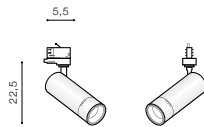

COLOUR / NEW INDEX NO.

- ☐ WHITE (WH) **AZ4066**
- ☒ BLACK (BK) **AZ4067**