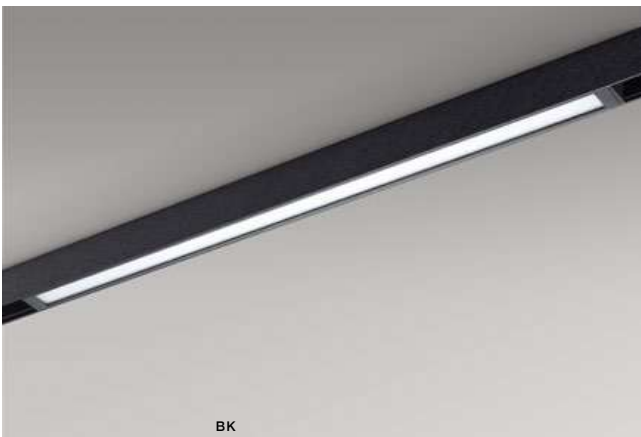

technical

installation place: Alfa Track Magnetic

specification

beam angle: 120°

COLOUR / NEW INDEX NO.

■ 3000K BLACK (BK) **AZ5477**

■ 4000K BLACK (BK) **AZ5478**

BK