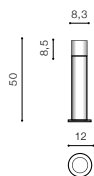

NILS 800

bulb not includ ☒

voltage: 230V	E27 1x MAX 40W	☒
IP44		
	installation place	☒

COLOUR / NEW INDEX NO.

■ BLACK (BK) **AZ4481**