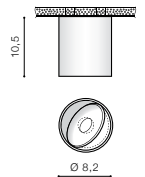

BOSTON 10W TUBE

204 Exposed downlights

BOSTON 10W TUBE

LED integrated ☐

voltage: 230V	LED 10W 685lm 3000K	LED
IP20		☐ installation place ☒ beam angle: 21°
technical specification		

COLOUR / NEW INDEX NO.

- ☐ WHITE (WH) **AZ3469**
- ☒ BLACK (BK) **AZ3468**