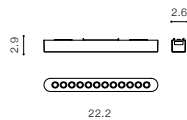

COLOUR / NEW INDEX NO.

- 3000K BLACK (BK) **AZ5275**
- 4000K BLACK (BK) **AZ5276**