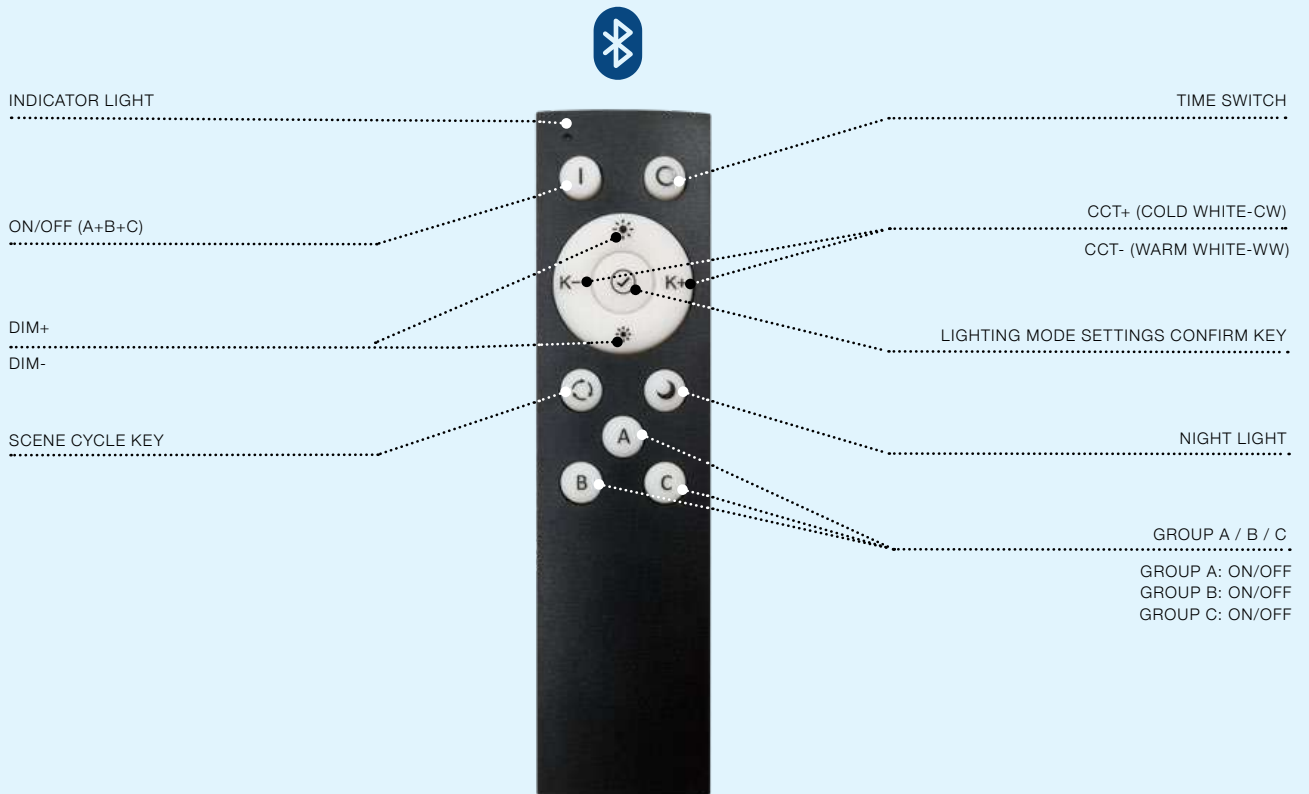

Remote Control 3 Group
Operating Schematic

AZ4857