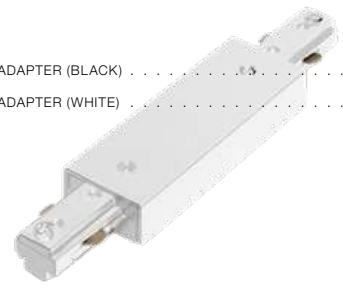

Track 1-Line Electric Adapter

- ☒ TRACK 1-LINE ELECTRIC ADAPTER (BLACK) **AZ4749**
- ☐ TRACK 1-LINE ELECTRIC ADAPTER (WHITE) **AZ4748**