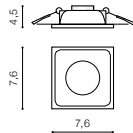

bulb not includ ☒	
voltage: 230V	connect GU10 1x Max 50W
IP20	
installation place ☒	
inlet opening 6,3x6,3cm	

COLOUR / NEW INDEX NO.

- ☐ WHITE (WH) **AZ0760**
- ☒ BLACK (BK) **AZ1278**
- ☒ CHROME (CH) **AZ1718**

PIO 2

bulb not includ ☒	
voltage: 230V	connect GU10 2x Max 50W
IP20	
installation place ☒	
inlet opening 7x14,6cm	

COLOUR / NEW INDEX NO.

- ☐ WHITE (WH) **AZ1719**
- ☒ BLACK (BK) **AZ1720**
- ☒ CHROME (CH) **AZ1749**