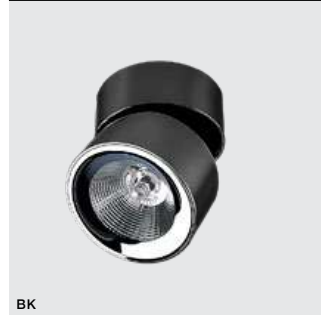

CHROME (CH) **AZ1453**

BK

CH

WH

BK

SCORPIO

LED integrated

voltage: 230V