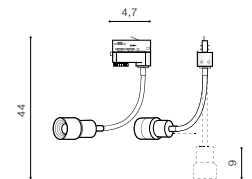

LUMI TRACK

28 Track 3 Line

LED integrated

voltage: 230V	LED 5W 500lm 3000K	
IP20		
technical	installation: Track 3 Line	
specification	adjustable beam angle: 19°÷ 70°	

COLOUR / NEW INDEX NO.

- ☐ WHITE FINISH SHINING (WH) **AZ4558**
- ☒ BLACK FINISH SHINING (BK) **AZ4557**

LED integrated

voltage: 230V	LED 5W 500lm 3000K	
IP20		
technical	installation: Track 3 Line	
specification	adjustable beam angle: 19°÷ 70°	

COLOUR / NEW INDEX NO.

- ☐ WHITE FINISH SHINING (WH) **AZ4560**
- ☒ BLACK FINISH SHINING (BK) **AZ4559**