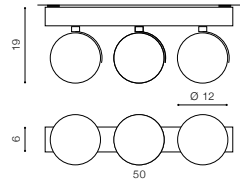

JERRY 12V

248

Exposed downlights

JERRY 1 12V

bulb not included

voltage: 12V	connect 1x QR111 MAX 50W
IP20	dimer driver 12V – included
	installation place

COLOUR / NEW INDEX NO.

- ☐ WHITE (WH) **AZ1364**
- ☒ BLACK (BK) **AZ1365**
- ☒ CHROME (CH) **AZ1752**

JERRY 2 12V

bulb not included

voltage: 12V	connect 2x QR111 MAX 50W
IP20	dimer driver 12V – included
	installation place

COLOUR / NEW INDEX NO.

- ☐ WHITE (WH) **AZ1369**
- ☒ BLACK (BK) **AZ1368**
- ☒ CHROME (CH) **AZ1751**

JERRY 3 12V

bulb not included

voltage: 12V	connect 3x QR111 MAX 50W
IP20	dimer driver 12V – included
	installation place

COLOUR / NEW INDEX NO.

- ☐ WHITE (WH) **AZ1723**
- ☒ BLACK (BK) **AZ1724**