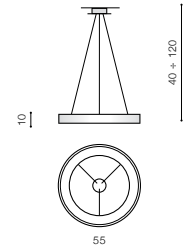

COLOUR / NEW INDEX NO.

- ☐ WHITE (WH) **AZ2727**
- ☐ GREY (GR) **AZ2729**
- ☒ BLACK (BK) **AZ2728**

BK