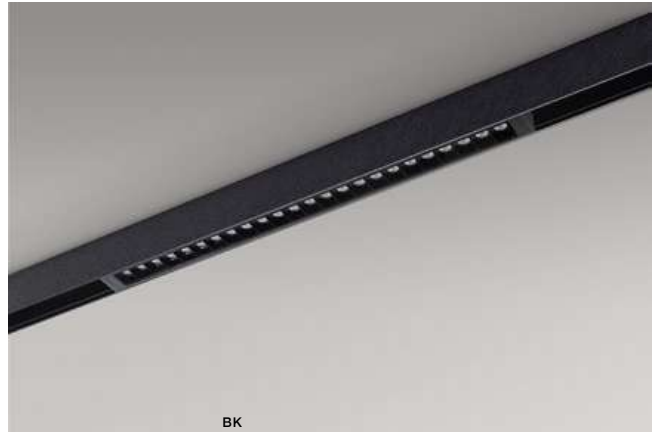

BK

BETA KIRA 230V TRACK MAGNETIC 18W CCT BLUETOOTH LED integrated

voltage: 230V	LED 18W 1962lm CCT 3000-6000K	
IP20	dimmable	
technical specification	installation: BETA Track Magnetic 230V	☐
	beam angle: 24°	

COLOUR / NEW INDEX NO. 2.5

■ BLACK (BK) . . . . . **AZ5176** ◀ 1 ————— ▣

—————
41