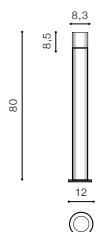

TIME - LIGHTING TIME ADJUSTMENT
LUX - LUX SENSITIVITY ADJUSTMENT

bulb not includ ☒

voltage: 230V	E27 1x MAX 40W	☒
IP44		
	installation place	☒

COLOUR / NEW INDEX NO.

■ BLACK (BK) **AZ4480**

bulb not includ ☒

voltage: 230V	E27 1x MAX 40W	☒
IP44		
	installation place	☒

COLOUR / NEW INDEX NO.

■ BLACK (BK) **AZ4481**