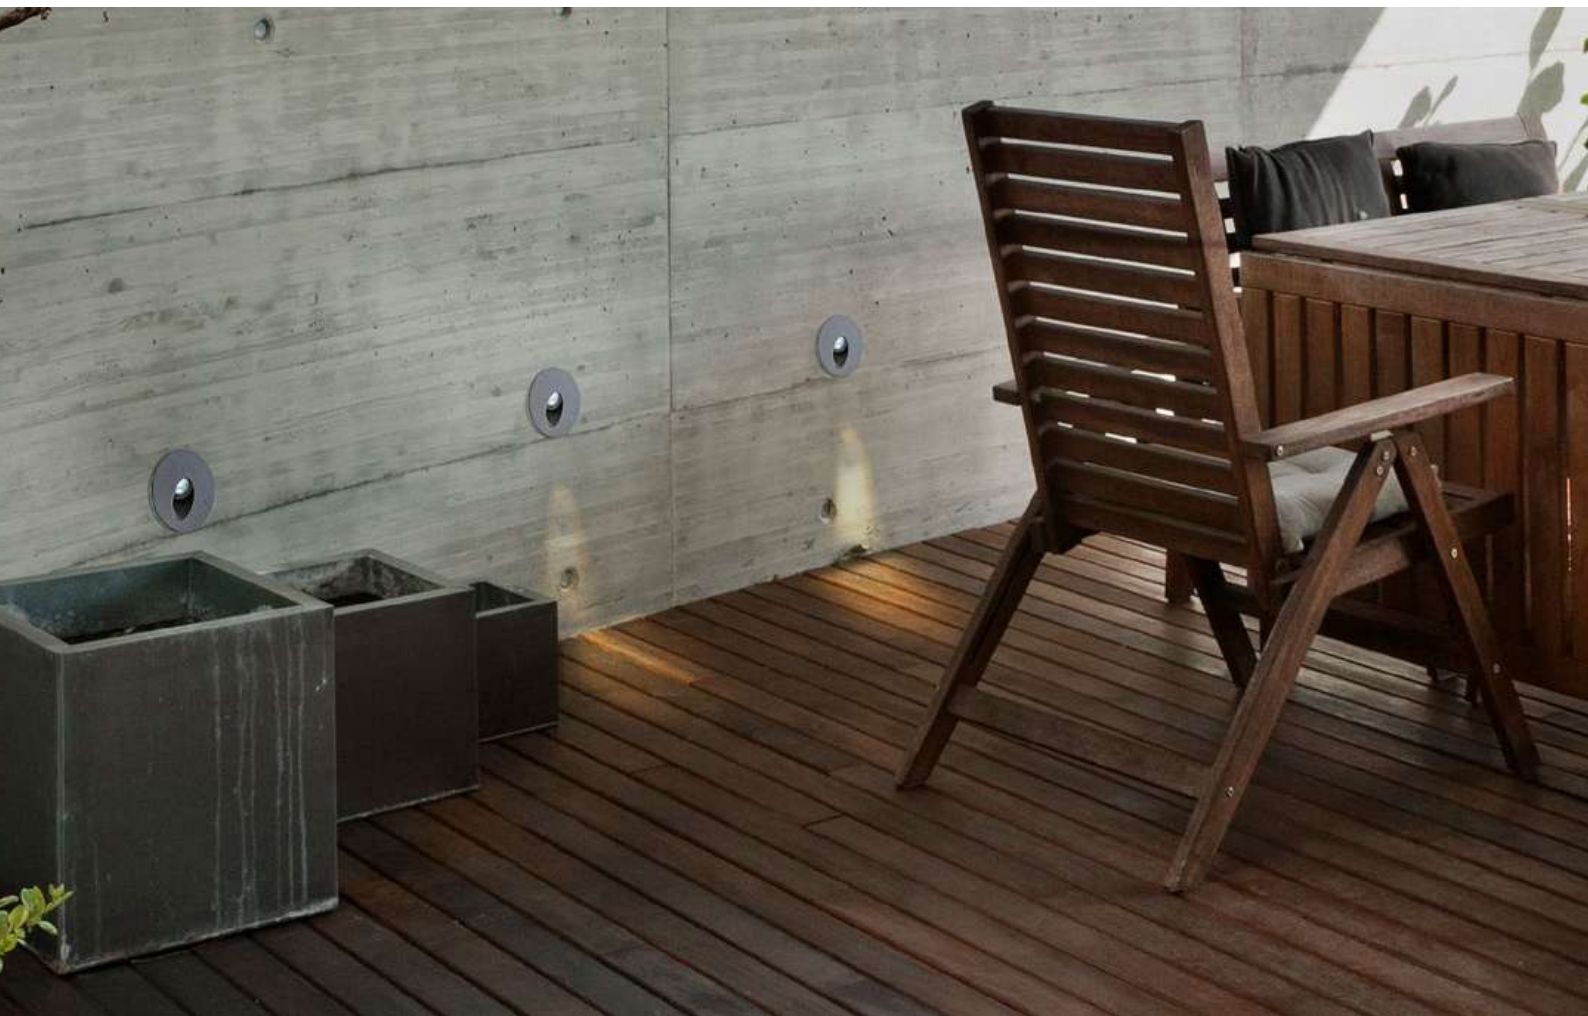

inlet opening Ø 7,2cm

specification

beam angle: 10°

COLOUR / NEW INDEX NO.

DARK GREY (DGR) **AZ2183**

ENOK IP54

478 Outdoor lamps

DGR