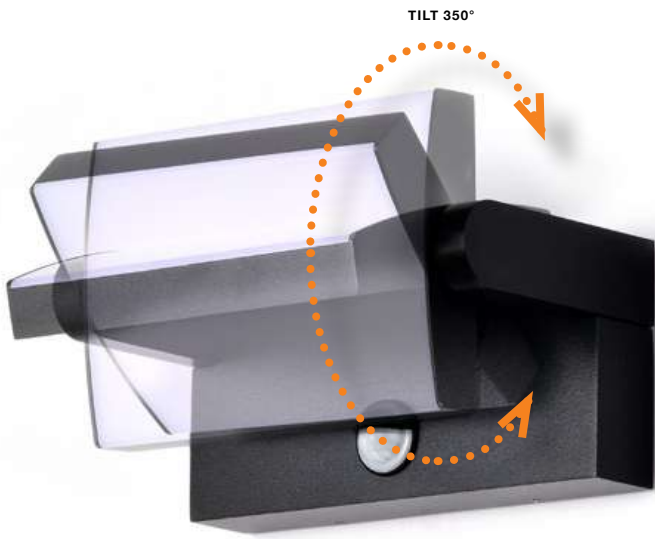

DURANTE IP54 SENSOR 4000K

LED integrated

voltage: 230V	LED 21W 1365lm 4000K	LED
IP54		
technical specification	installation:	☐
	beam angle: 120°	☒

COLOUR / NEW INDEX NO.

■ BLACK (BK) **AZ5340**

TILT 350°