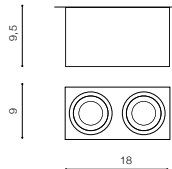

COLOUR / NEW INDEX NO.

- ☐ WHITE (WH) **AZ2823**
- ☒ BLACK (BK) **AZ2879**