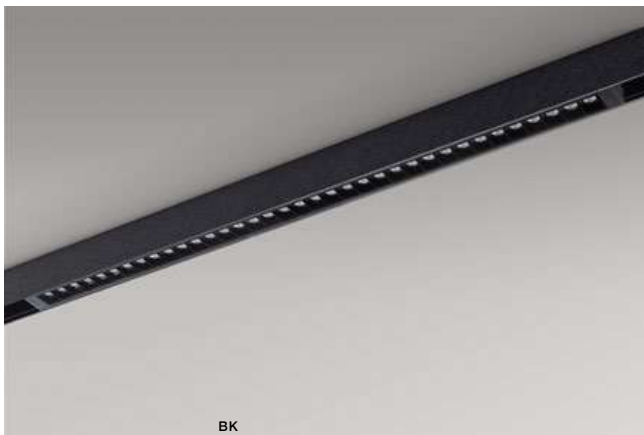

BETA KIRA 230V TRACK MAGNETIC 27W

3000K/4000K LED integrated

voltage: 230V	LED 27W 1357lm 3000K dimmable	LED
IP20	LED 27W 1416lm 4000K dimmable	
technical	installation: BETA Track Magnetic 230V	☐
specification	beam angle: 24°	

COLOUR / NEW INDEX NO.

- 3000K BLACK (BK) **AZ5189**
- 4000K BLACK (BK) **AZ5213**