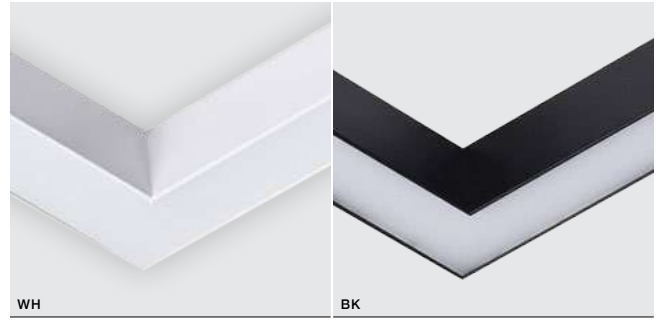

installation place: Alfa Track Magnetic

specification

beam angle: 120°

COLOUR / NEW INDEX NO.

■ 3000K BLACK (BK) **AZ5479**

■ 4000K BLACK (BK) **AZ5480**

ALFA SAGA TRACK MAGNETIC CORNER

ALFA SAGA TRACK MAGNETIC CORNER A 24W