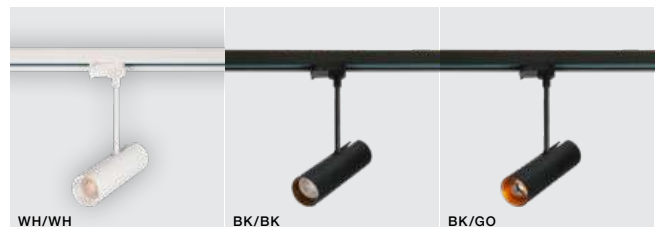

WH/WH

BK/BK

BK/GO