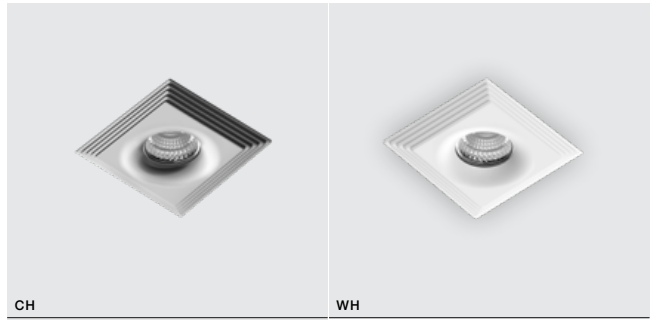

COLOUR / NEW INDEX NO.

GOLD (GO) **AZ2740**

LUCIANO

306 Exclusive downlights

LUCIANO SQUARE

bulb not includ

voltage: 230V	connect GU10 1x Max 50W <input type="checkbox"/>
IP20	
	installation place <input type="checkbox"/>
	inletetet opening <input type="checkbox"/> Ø 7 cm