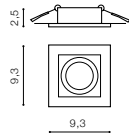

WH

PACO 2

bulb not includ ☒

voltage: 230V	connect GU10 2x Max 50W ☒
IP20	
	installation place ☒
	inlet opening ☒ 8x16cm

COLOUR / NEW INDEX NO.

- ☐ ALUMINIUM (ALU) **AZ0798**
- ☒ BLACK (BK) **AZ0800**
- ☐ WHITE (WH) **AZ0799**