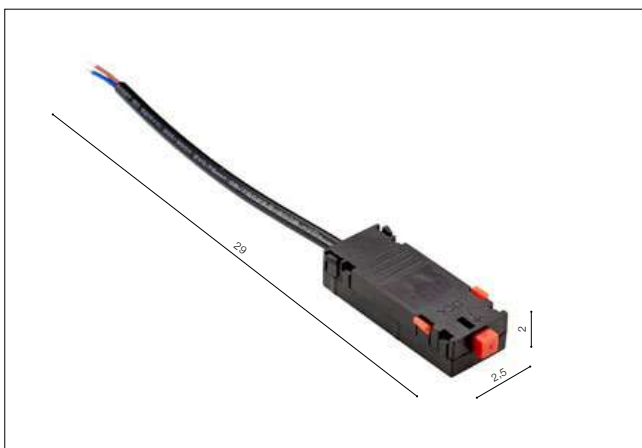

BETA TRACK MAGNETIC57 230V
ELECTRICAL CONNECTOR

- BETA TRACK MAGNETIC57 230V CONNECTOR (BLACK) **AZ5154**