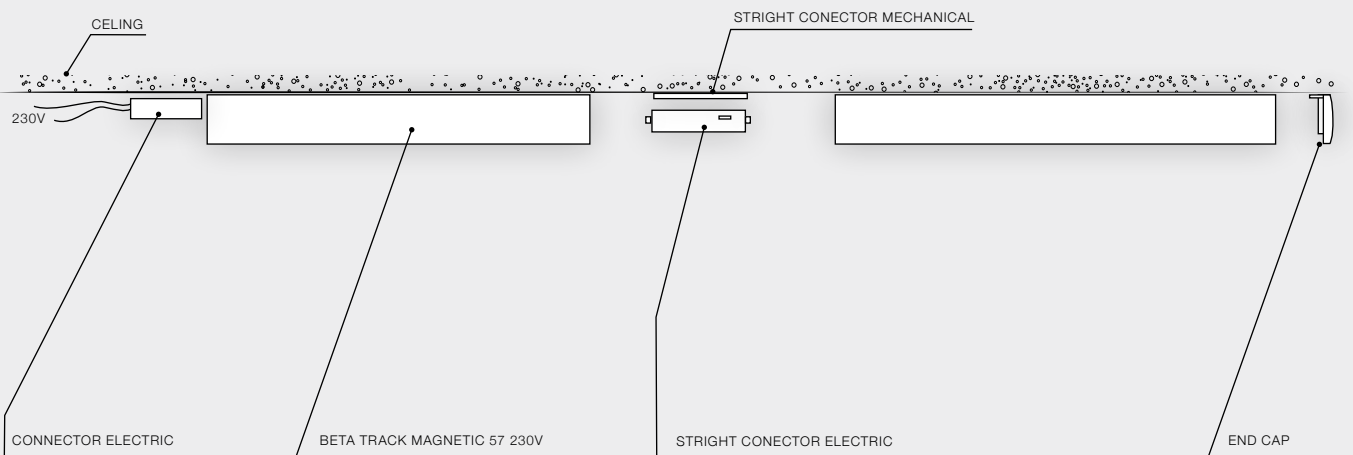

Example of the connection between track

BETA TRACK MAGNETIC57 230V (1M, 2M, 3M)

- BETA TRACK MAGNETIC57 230V 1M (BLACK) **AZ5139**
- BETA TRACK MAGNETIC57 230V 1M (WHITE) **AZ5140**
- BETA TRACK MAGNETIC57 230V 2M (BLACK) **AZ5241**
- BETA TRACK MAGNETIC57 230V 2M (WHITE) **AZ5242**
- BETA TRACK MAGNETIC57 230V 3M (BLACK) **AZ5143**
- TRACK MAGNETIC57 230V 3M (WHITE) **AZ5144**

DESIGN PATENTED BY AZZARDO