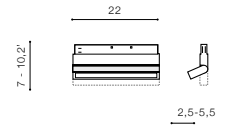

ALFA SARI TRACK MAGNETIC CCT BLUETOOTH

70 Track Magnetic System – ALFA

ALFA SARI TRACK MAGNETIC 6W
CCT BLUETOOTH LED integrated

voltage: 48 V	LED 6W 100lm 3000K - 6000K dimm		LED
IP20	installation place: Alfa Track Magnetic		
technical specification	beam angle: 35°		

COLOUR / NEW INDEX NO.

■ BLACK (BK) **AZ5510**

TILT 90°

ALFA SARI TRACK MAGNETIC 12W
CCT BLUETOOTH LED integrated

voltage: 48 V	LED 12W 290lm 3000K - 6000K dimm		LED
IP20	installation place: Alfa Track Magnetic		
technical specification	beam angle: 35°		

COLOUR / NEW INDEX NO.

■ BLACK (BK) **AZ5511**

TILT 90°