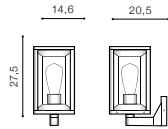

BK

MIKKEL

bulb not includ ☒

voltage: 230V	E27 1x MAX 40W	
IP54	installation place	☒

COLOUR / NEW INDEX NO.

■ BLACK (BK) **AZ4485**