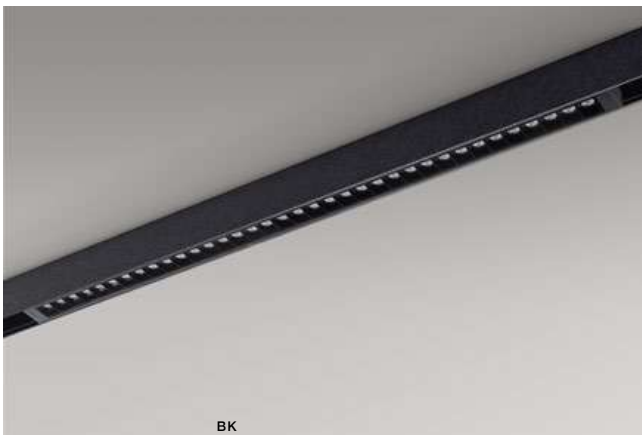

ALFA KIRA II TRACK MAGNETIC 24W
CCT BLUETOOTH LED integrated

voltage: 48 V	LED 24W 2060lm 3000K - 6000K dimm	
IP20		
technical specification	installation place: Alfa Track Magnetic	☐
	beam angle: 50°	☒

COLOUR / NEW INDEX NO.

■ BLACK (BK) **AZ5504**