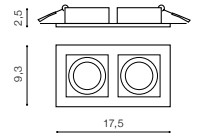

ALU

PACO 3

bulb not includ ☒

voltage: 230V	connect GU10 3x Max 50W ☒
IP20	
	installation place ☒
	inlet opening ☒ 8x24cm

COLOUR / NEW INDEX NO.

- ☐ ALUMINIUM (ALU) **AZ0801**
- ☒ BLACK (BK) **AZ0803**
- ☐ WHITE (WH) **AZ0802**