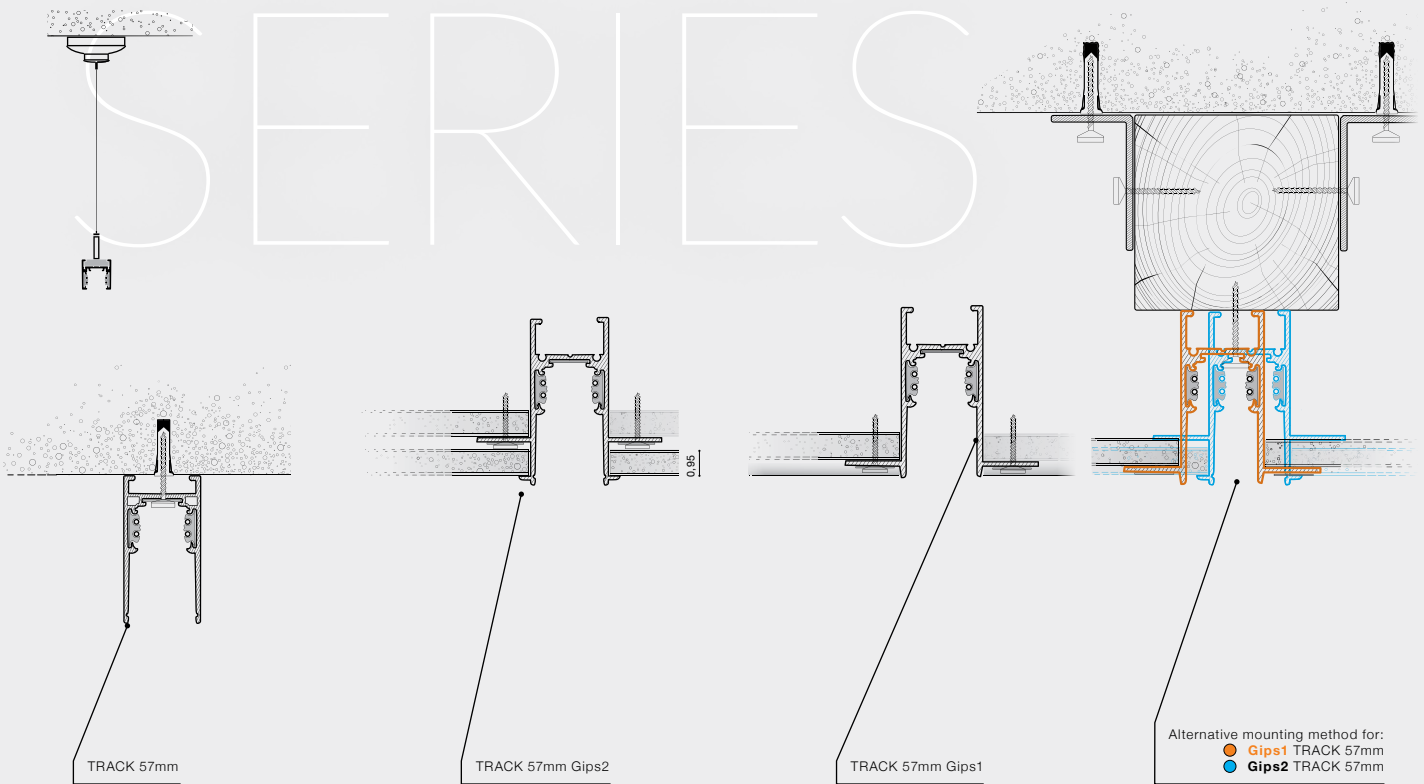

04 Put STRAIGHT CONNECTOR ELECTRIC (D) between the two connected tracks (A+C).

Example of the connection between track

BETA TRACK MAGNETIC57 230V (1M, 2M, 3M)

- BETA TRACK MAGNETIC57 230V 1M (BLACK) **AZ5139**
- BETA TRACK MAGNETIC57 230V 1M (WHITE) **AZ5140**
- BETA TRACK MAGNETIC57 230V 2M (BLACK) **AZ5241**
- BETA TRACK MAGNETIC57 230V 2M (WHITE) **AZ5242**
- BETA TRACK MAGNETIC57 230V 3M (BLACK) **AZ5143**
- TRACK MAGNETIC57 230V 3M (WHITE) **AZ5144**

DESIGN PATENTED BY AZZARDO

BETA TRACK MAGNETIC57 230V GIPS1 (1M, 2M, 3M)

- BETA TRACK MAGNETIC57 230V GIPS1 1M (BLACK) **AZ5145**
- BETA TRACK MAGNETIC57 230V GIPS1 1M (WHITE) **AZ5146**
- BETA TRACK MAGNETIC57 230V GIPS1 2M (BLACK) **AZ5147**
- BETA TRACK MAGNETIC57 230V GIPS1 2M (WHITE) **AZ5148**
- BETA TRACK MAGNETIC57 230V GIPS1 3M (BLACK) **AZ5149**
- BETA TRACK MAGNETIC57 230V GIPS1 3M (WHITE) **AZ5150**

DESIGN PATENTED BY AZZARDO

Available options for installation place – surface-mounted, flush-mounted and suspended

BETA TRACK MAGNETIC57 230V GIPS2
(1M, 2M, 3M)

- BETA TRACK MAGNETIC57 230V GIPS2 1M (BLACK) **AZ5170**
- BETA TRACK MAGNETIC57 230V GIPS2 2M (BLACK) **AZ5171**
- BETA TRACK MAGNETIC57 230V GIPS2 3M (BLACK) **AZ5172**