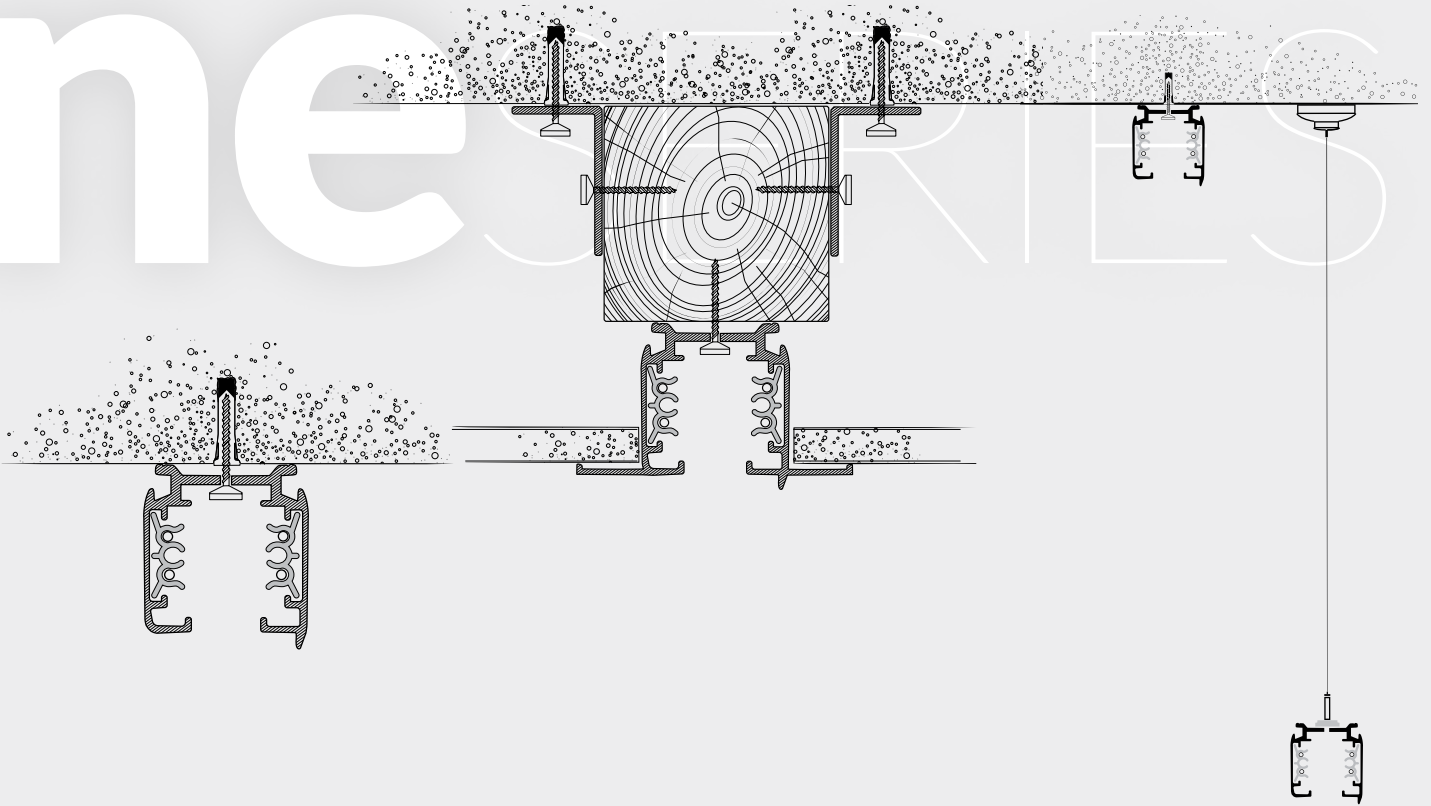

Available options for installation place – surface-mounted, flush-mounted and suspended

TRACKS GIPS (1m, 2m, 3m)

- TRACK GIPS 1m (BLACK) **AZ4290**
- TRACK GIPS 1m (WHITE) **AZ4289**
- TRACK GIPS 2m (BLACK) **AZ4292**
- TRACK GIPS 2m (WHITE) **AZ4291**
- TRACK GIPS 3m (BLACK) **AZ4294**
- TRACK GIPS 3m (WHITE) **AZ4293**