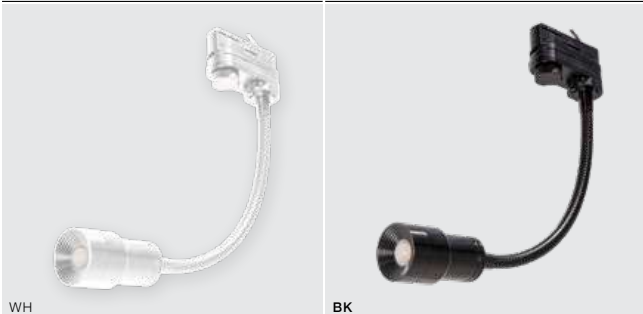

LUMI TRACK

28 Track 3 Line

LED integrated

voltage: 230V	LED 5W 500lm 3000K	
IP20		
technical	installation: Track 3 Line	
specification	adjustable beam angle: 19°÷ 70°	

COLOUR / NEW INDEX NO.

- ☐ WHITE FINISH SHINING (WH) **AZ4558**
- ☒ BLACK FINISH SHINING (BK) **AZ4557**

LED integrated

voltage: 230V	LED 5W 500lm 3000K	
IP20		
technical	installation: Track 3 Line	
specification	adjustable beam angle: 19°÷ 70°	

COLOUR / NEW INDEX NO.

- ☐ WHITE FINISH SHINING (WH) **AZ4560**
- ☒ BLACK FINISH SHINING (BK) **AZ4559**

WH

BK

WH

BK