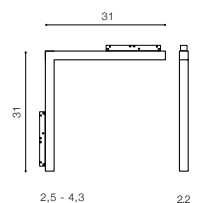

ALFA SAGA II TRACK MAGNETIC CCT BLUETOOTH

62 Track Magnetic System – ALFA

ALFA SAGA II TRACK MAGNETIC 12W		LED integrated	
CCT BLUETOOTH		LED	
voltage: 48 V		LED 12W 380lm 3000K - 6000K dimm	☐
IP20		installation place: Alfa Track Magnetic	
technical		beam angle: 120°	☐
specification			

COLOUR / NEW INDEX NO.

■ BLACK (BK) **AZ5505**

ALFA SAGA II TRACK MAGNETIC 20W		LED integrated	
CCT BLUETOOTH		LED	
voltage: 48 V		LED 20W 750lm 3000K - 6000K dimm	☐
IP20		installation place: Alfa Track Magnetic	
technical		beam angle: 120°	☐
specification			

COLOUR / NEW INDEX NO.

■ BLACK (BK) **AZ5506**

ALFA SAGA II TRACK MAGNETIC CORNER A 25W		LED integrated	
CCT BLUETOOTH		LED	
voltage: 48 V		LED 25W 1300lm	☐
IP20		3000K - 6000K dimm	
technical		installation place: Alfa Track Magnetic	☐
specification		beam angle: 120°	

COLOUR / NEW INDEX NO.

■ BLACK (BK) **AZ5514**

ALFA SAGA II TRACK MAGNETIC CORNER B 25W		LED integrated	
CCT BLUETOOTH		LED	
voltage: 48 V		LED 25W 1300lm	☐
IP20		3000K - 6000K dimm	
technical		installation place: Alfa Track Magnetic	☐
specification		beam angle: 120°	

COLOUR / NEW INDEX NO.

■ BLACK (BK) **AZ5515**