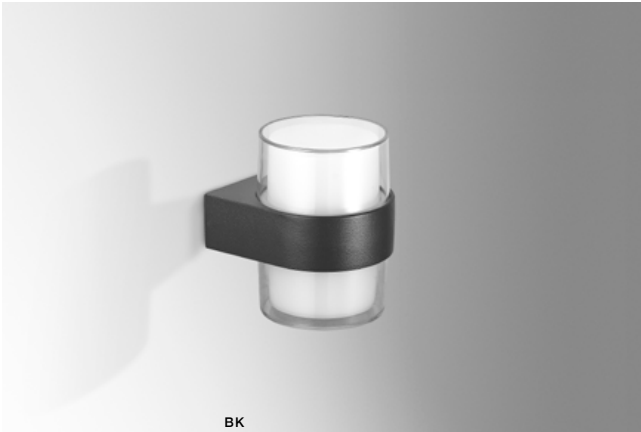

LARS IP54

470 Outdoor lamps

LARS ROUND WALL 3000K / 4000K LED integrated

voltage: 230V	LED 13W 1000lm 3000K		LED
IP54	LED 13W 1000lm 4000K		
technical	installation place		
specification	beam angle: 2x 180°		

COLOUR / NEW INDEX NO.

- 3000K BLACK (BK) **AZ4504**
- 4000K BLACK (BK) **AZ4505**