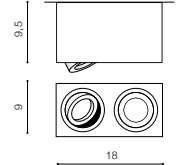

BRANT SQUARE

186

Exposed downlights

BRANT SQUARE

bulb not included ☐

voltage: 230V	LED connect GU10 1x Max 50W ☐
IP20	
	installation place ☐

COLOUR / NEW INDEX NO.

- ☐ WHITE (WH) **AZ2824**
- ☒ BLACK (BK) **AZ2825**

TILT 20°

BRANT 2 SQUARE

bulb not included ☐

voltage: 230V	LED connect GU10 2x Max 50W ☐
IP20	
	installation place ☐

COLOUR / NEW INDEX NO.

- ☐ WHITE (WH) **AZ2826**
- ☒ BLACK (BK) **AZ2827**

TILT 20°