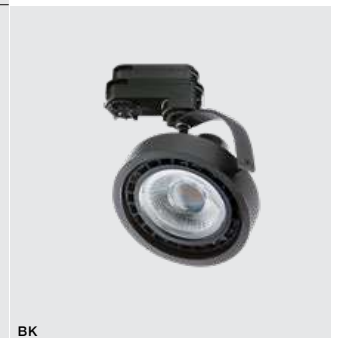

JERRY TRACK

32 Track 3 Line

JERRY TRACK 3 LINE ES111

bulb not included ☒

voltage: 230V	connect 1x ES111 MAX 50W
IP20	installation place: track 3 x line ☐

COLOUR / NEW INDEX NO.

- GOLD (GO) **AZ5237**
- WHITE (WH) **AZ2459**
- BLACK (BK) **AZ2458**

BK