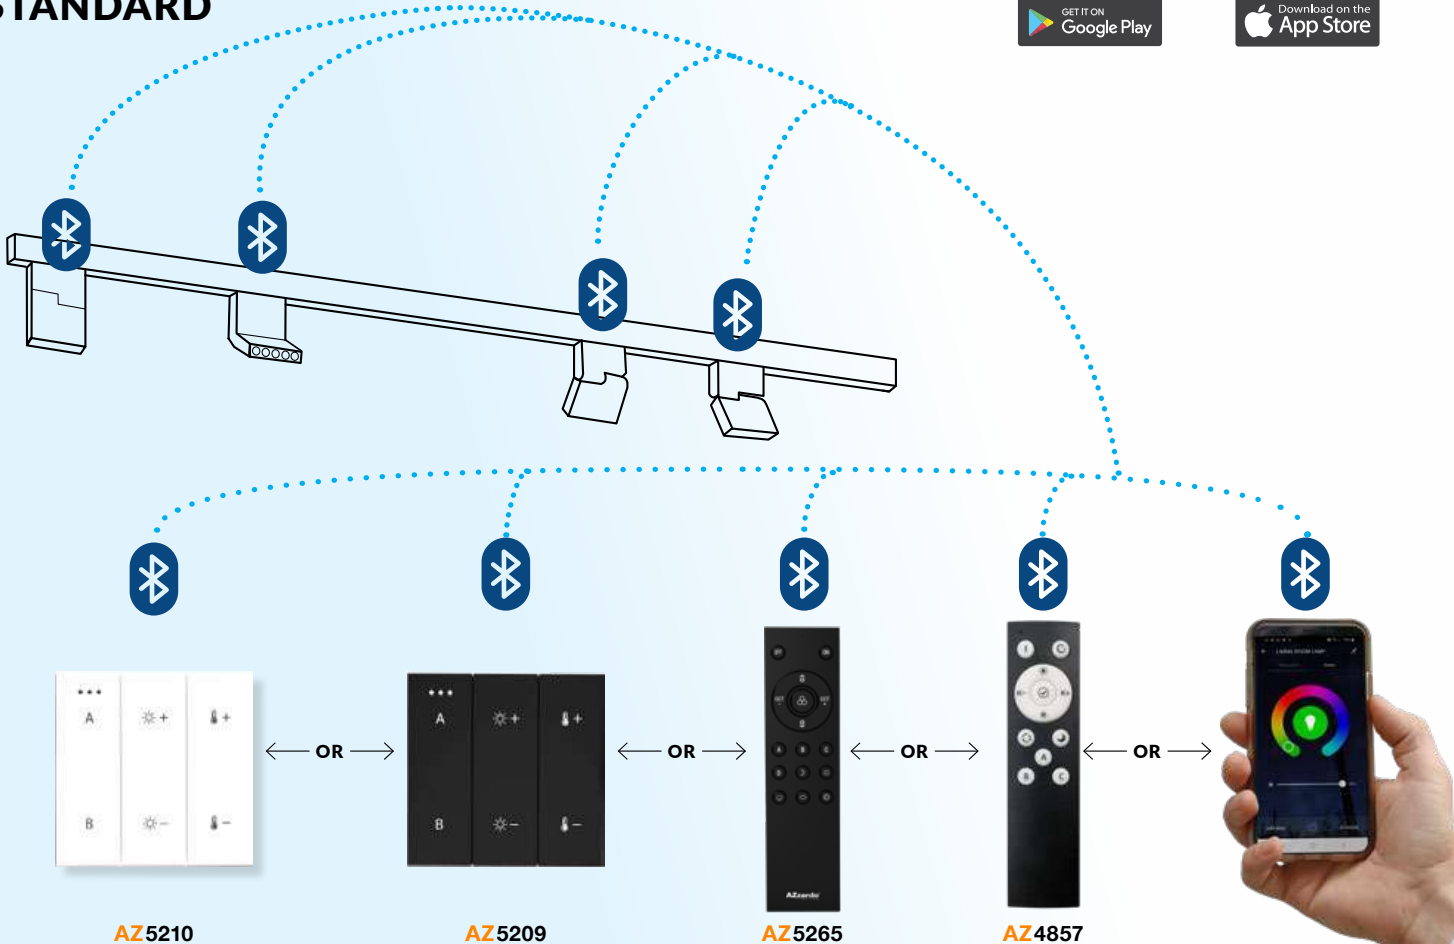

Switch Panel Remote Control 2-Group Bluetooth Bk

Operating Schematic

AZ5209

Switch Panel Remote Control 2-Group Bluetooth

☐ SWITCH PANEL REMOTE CONTROL 2-GROUP BLUETOOTH (WH) AZ5210

DOWNLOAD THE APP

STANDARD