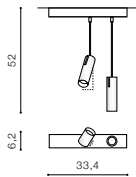

COLOUR / NEW INDEX NO.

- WHITE / WHITE (WH/WH) **AZ3519**
- BLACK / BLACK (BK/BK) **AZ3520**
- BLACK / GOLD (BK/GO) **AZ3521**

DESIGN PATENTED BY AZZARDO TILT 90° ROTATION 360°

WH/WH

BK/BK

BK/GO

MAKALU

210