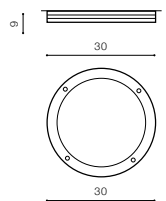

FANO SMART IP54

434 Outdoor lamps

FANO S 30 SMART LED RGB

LED integrated

voltage: 230V	LED 24W 1720lm RGB	
IP54	2600-6000K	
technical specification	installation place	
	beam angle: 120°	

COLOUR / NEW INDEX NO.

- BLACK (BK) **AZ4786**
- DARK GREY (DGR) **AZ4787**
- WHITE (WH) **AZ4788**

CCT = 2600-6000K DIMMABLE REMOTE CONTROL

FANO R 30 SMART LED RGB

LED integrated

voltage: 230V	LED 24W 1720lm RGB	
IP54	2600-6000K	
technical specification	installation place	
	beam angle: 120°	

COLOUR / NEW INDEX NO.

- BLACK (BK) **AZ4783**
- DARK GREY (DGR) **AZ4784**
- WHITE (WH) **AZ4785**

CCT = 2600-6000K DIMMABLE REMOTE CONTROL