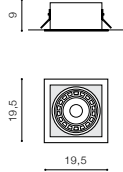

BK / BK

NOVA 2

bulb not includ

voltage: 230V	connect 2x ES111 MAX 50W or ADAP111
IP20	connect GU10 2x Max 40W
	installation place
	inlet opening 30,5x15cm

COLOUR / NEW INDEX NO.

- BLACK / BLACK (BK /BK) **AZ2875**
- WHITE / WHITE (WH /WH) **AZ2876**
- WHITE / BLACK (WH /BK) **AZ2877**