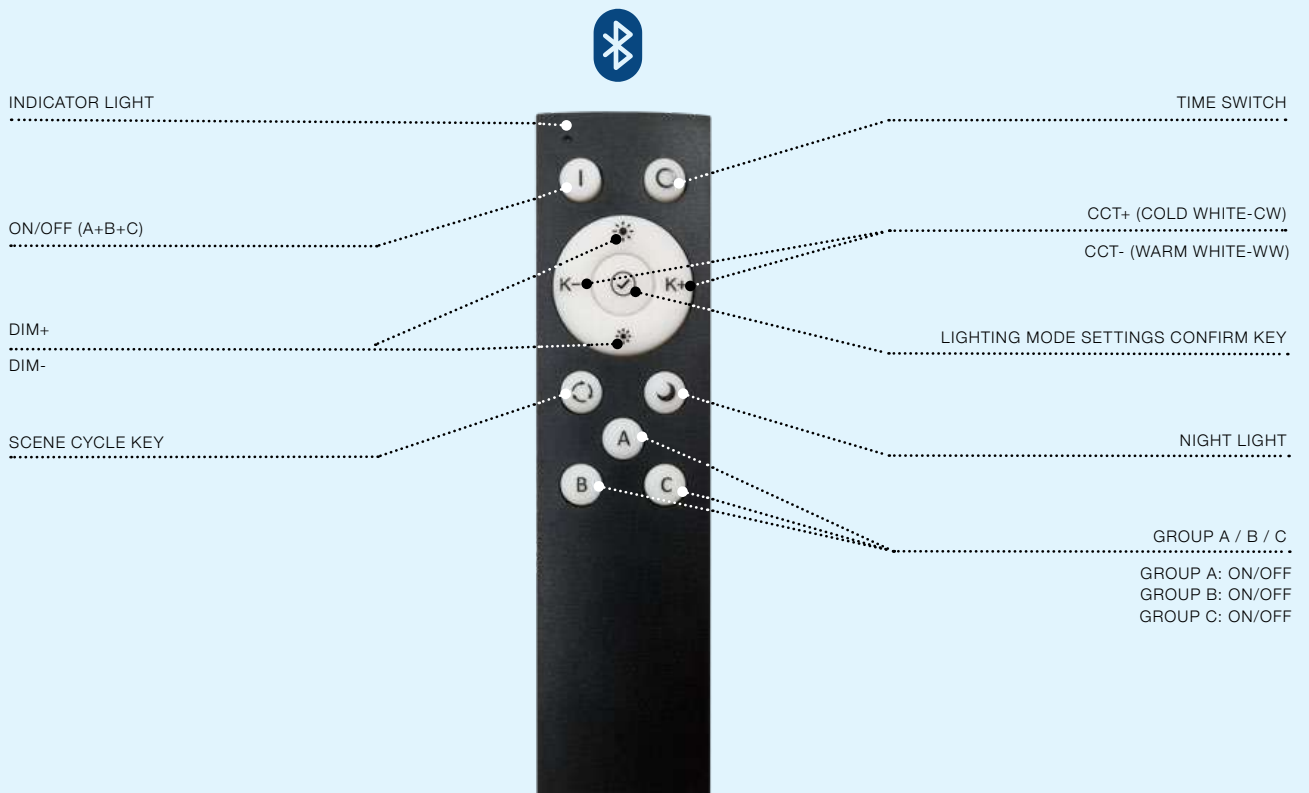

Remote Control 3 Group
Operating Schematic

AZ4857