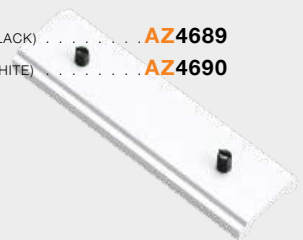

ALFA Track Magnetic Mechanical Connector

- ☒ ALFA TRACK MAGNETIC MECHANICAL CONNECTOR (BLACK) **AZ4689**
- ☐ ALFA TRACK MAGNETIC MECHANICAL CONNECTOR (WHITE) **AZ4690**