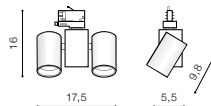

COLOUR / NEW INDEX NO.

- ☒ BLACK (BK) **AZ4443**
- ☐ WHITE (WH) **AZ4442**