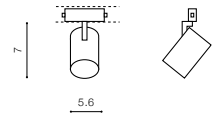

BETA GARY 230V TRACK MAGNETIC57 GU10

106 Track Magnetic System – BETA

BETA GARY 230V TRACK MAGNETIC GU10

bulb not included

voltage: 230V	GU10 1x MAX 50W	
IP20	installation: BETA Track Magnetic 230V	

COLOUR / NEW INDEX NO.

- BLACK (BK) **AZ5207**
- WHITE (WH) **AZ5208**