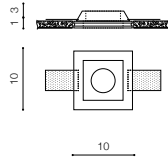

WH

HERA GIPS SQUARE M WH

bulb not includ

voltage: 230V	connect GU10 1x Max 40W
IP20	
	installation place
	inlet opening 12x12cm

COLOUR / NEW INDEX NO.

☐ WHITE (WH) **AZ3467**