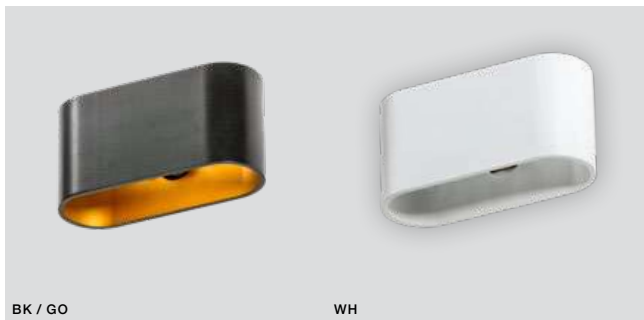

VEGA

bulb not includ ☒

voltage: 230V	connect G9 1x Max. 40W	
IP20	installation place	

COLOUR / NEW INDEX NO.

- BLACK / GOLD (BK / GO) **AZ1709**
- WHITE (WH) **AZ1708**
- CHROME (CH) **AZ1758**
- ANODISED GOLD (AGO) **AZ1746**