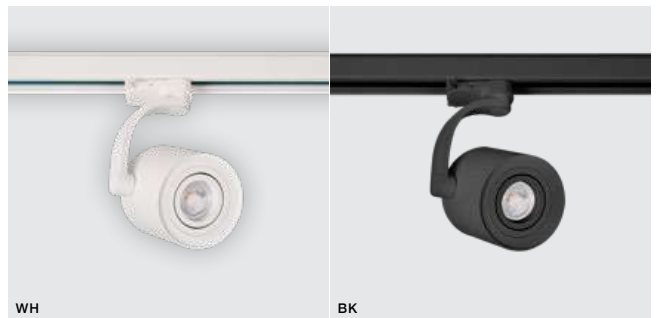

AZZARDO PATENT EU