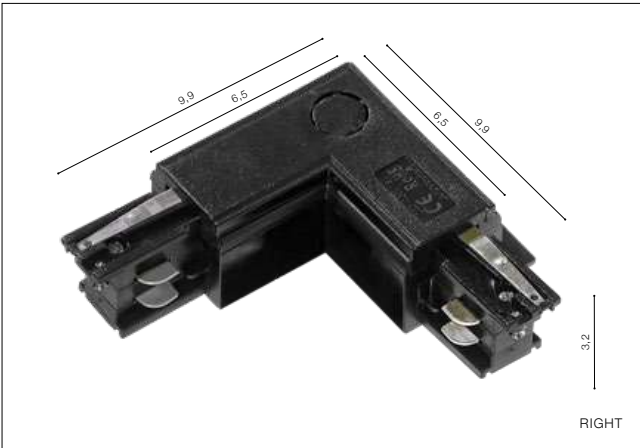

Power

- ☒ POWER (BLACK) **AZ4274**
- ☐ POWER (WHITE) **AZ4273**

L Connector (Left, Right)

- ☒ L CONNECTOR RIGHT (BLACK) **AZ2983**
- ☐ L CONNECTOR RIGHT (WHITE) **AZ2984**
- ☒ L CONNECTOR LEFT (BLACK) **AZ2985**
- ☐ L CONNECTOR LEFT (WHITE) **AZ2986**