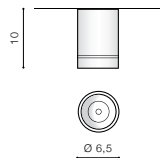

BILL 10W

LED integrated

voltage: 230V	LED 10W 850lm 4000K	
IP20		
technical	installation place	
specification	beam angle: 60°	

COLOUR / NEW INDEX NO.

- ☐ WHITE (WH) **AZ3375**
- ☒ BLACK (BK) **AZ3376**