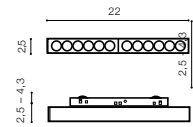

ALFA KIRA II TRACK MAGNETIC CCT BLUETOOTH

Track Magnetic System – ALFA

ALFA KIRA II TRACK MAGNETIC 6W
CCT BLUETOOTH LED integrated

voltage: 48 V	LED 6W 640lm 3000K - 6000K dimm	
IP20		
technical specification	installation place: Alfa Track Magnetic	☐
	beam angle: 50°	☒

COLOUR / NEW INDEX NO.

■ BLACK (BK) **AZ5502**

ALFA KIRA II TRACK MAGNETIC 12W
CCT BLUETOOTH LED integrated

voltage: 48 V	LED 12W 1080lm 3000K - 6000K dimm	
IP20		
technical specification	installation place: Alfa Track Magnetic	☐
	beam angle: 50°	☒

COLOUR / NEW INDEX NO.

■ BLACK (BK) **AZ5503**

ALFA KIRA II TRACK MAGNETIC 24W
CCT BLUETOOTH LED integrated

voltage: 48 V	LED 24W 2060lm 3000K - 6000K dimm	
IP20		
technical specification	installation place: Alfa Track Magnetic	☐
	beam angle: 50°	☒

COLOUR / NEW INDEX NO.

■ BLACK (BK) **AZ5504**