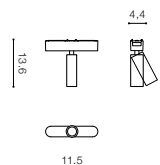

GAMMA NIKO TRACK MAGNETIC CCT BLUETOOTH

Track Magnetic System – GAMMA

GAMMA NIKO TRACK MAGNETIC 7W CCT BLUETOOTH LED integrated

voltage: 48 V	LED 7W 480 lm CCT 2700-6000K	LED
IP20	dimmable	
technical specification	installation: GAMMA Track Magnetic	☐
	beam angle: 24°	☒

COLOUR / NEW INDEX NO.

■ BLACK (BK) **AZ5286**

GAMMA NIKO TRACK MAGNETIC 12W CCT BLUETOOTH LED integrated

voltage: 48 V	LED 12W 780lm CCT 2700-6000K	LED
IP20	dimmable	
technical specification	installation: GAMMA Track Magnetic	☐
	beam angle: 24°	☒

COLOUR / NEW INDEX NO.

■ BLACK (BK) **AZ5289**