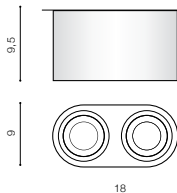

COLOUR / NEW INDEX NO.

- ☒ CHROME (CH) **AZ2817**
- ☐ WHITE (WH) **AZ2816**