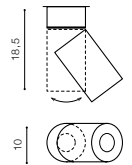

COLOUR / NEW INDEX NO.

- ☐ 3000K CHROME (CH) **AZ2220**
- ☐ 4000K CHROME (CH) **AZ2221**