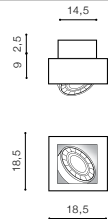

COLOUR / NEW INDEX NO.

- ☒ WHITE / BLACK (WH / BK) **AZ4436**
- ☐ WHITE (WH) **AZ4437**
- ☒ BLACK (BK) **AZ4438**

BK / BK

NIKEA 2 ES111

bulb not included

voltage: 230V	ES111 2x Max 16W	
IP20	installation place	

COLOUR / NEW INDEX NO.

- ☒ WHITE / BLACK (WH / BK) **AZ4439**
- ☐ WHITE (WH) **AZ4440**
- ☒ BLACK (BK) **AZ4441**