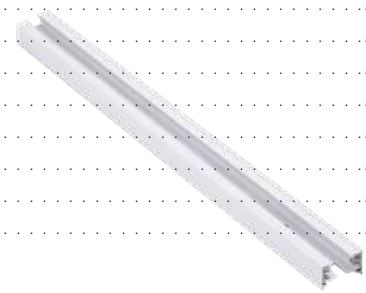

TRACK 1-LINE

2 Components for Track 1 Line

1-Li

Tracks (1m, 1,5m, 2m, 3m)

- TRACK 1m (BLACK) **AZ4729**
- TRACK 1m (WHITE) **AZ4728**
- TRACK 1,5m (BLACK) **AZ4731**
- TRACK 1,5m (WHITE) **AZ4730**
- TRACK 2m (BLACK) **AZ4733**
- TRACK 2m (WHITE) **AZ4732**
- TRACK 3m (BLACK) **AZ4735**
- TRACK 3m (WHITE) **AZ4734**