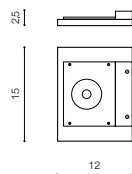

LAMBDA

LED integrated

voltage: 230V	LED 10W 850lm 3000K	
IP20		
technical specification	installation place	
	beam angle: 90°	

COLOUR / NEW INDEX NO.

- ☒ BLACK (BK) **AZ3346**
- ☐ WHITE (WH) **AZ3345**