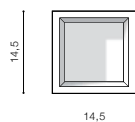

LED integrated

voltage: 230V

LED 9W 700lm 3000K

IP20

technical specification

instalation place ☐ inlet opening 9,2x9,2cm

beam angle: 100°

COLOUR / NEW INDEX NO.

- ☐ WHITE (WH) **AZ4226**
- ☒ BLACK (BK) **AZ4227**

LED integrated

voltage: 230V

LED 16W 1300lm 3000K

IP20

technical specification

instalation place ☐ inlet opening 13x13cm

beam angle: 100°

COLOUR / NEW INDEX NO.

- ☐ WHITE (WH) **AZ4228**
- ☒ BLACK (BK) **AZ4229**