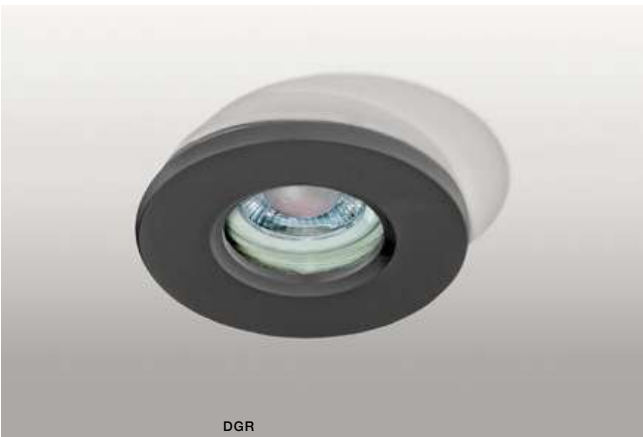

IKA ROUND IP65

bulb not includ ☒

voltage: 230V	connect GU10 1x Max. 35W	☐
IP65	installation place	☐
	inlet opening	☐ Ø 6cm

COLOUR / NEW INDEX NO.

- ☐ WHITE (WH) **AZ2865**
- ☒ BLACK (BK) **AZ3017**
- ☐ DARK GREY (DGR) **AZ4232**