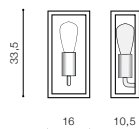

NIKLAS 2 WALL

bulb not includ ☒	
voltage: 230V	E27 2x MAX 40W
IP44	
	installation place ☐

COLOUR / NEW INDEX NO.

■ BLACK (BK) **AZ4488**