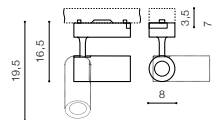

TIVOLI TRACK 10W 3000K/4000K

LED integrated ☒

voltage: 230V

IP20

technical

specification

LED 10W 3000K RA_≥90 840lm

LED 10W 4000K RA_≥90 880lm

installation: Track 3 Line

beam angle: 60°

COLOUR / NEW INDEX NO.

- ☐ 3000K WHITE (WH) **AZ2222**
- ☐ 3000K BLACK (BK) **AZ2224**
- ☐ 4000K WHITE (WH) **AZ2223**
- ☐ 4000K BLACK (BK) **AZ2225**

BK

WH