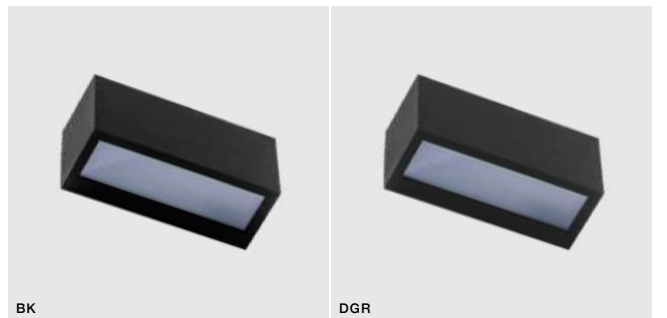

COLOUR / NEW INDEX NO.

- BLACK (BK) **AZ4473**
- DARK GREY (DGR) **AZ4474**

MASTER SLAVE SYSTEM

VENTA IP54

460 Outdoor lamps

VENTA

voltage: 230V	E27 1x MAX 40W	
IP54	installation place	

COLOUR / NEW INDEX NO.