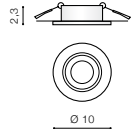

CARLO

356 Downlights

CARLO

bulb not includ ☒

voltage: 230V	GU10 1x Max 50W
IP20	installation place ☒
	inlet opening Ø8cm

COLOUR / NEW INDEX NO.

- ☐ ALUMINIUM (ALU) **AZ0804**
- ☐ WHITE (WH) **AZ0805**
- ☒ BLACK (BK) **AZ4141**

ALU