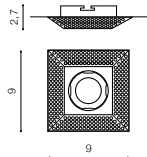

CH

PIRAMIDE XL

bulb not includ ☒

voltage: 230V	connect GU10 1x Max 50W ☒
IP20	installation place ☐
	inletet opening Ø 7,0 cm

COLOUR / NEW INDEX NO.

☒ CHROME (CH) **AZ1612**