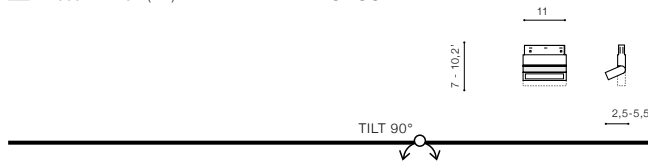

ALFA SARI TRACK MAGNETIC 6W

3000K / 4000K

LED integrated

voltage: 48 V

LED 6W 250lm 3000K

IP20

LED 6W 250lm 4000K

technical

installation place: Alfa Track Magnetic

specification

beam angle: 100°

COLOUR / NEW INDEX NO.

- 3000K BLACK (BK) **AZ5487**
- 4000K BLACK (BK) **AZ5488**