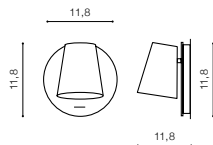

RAMONA 2 LED SWITCH