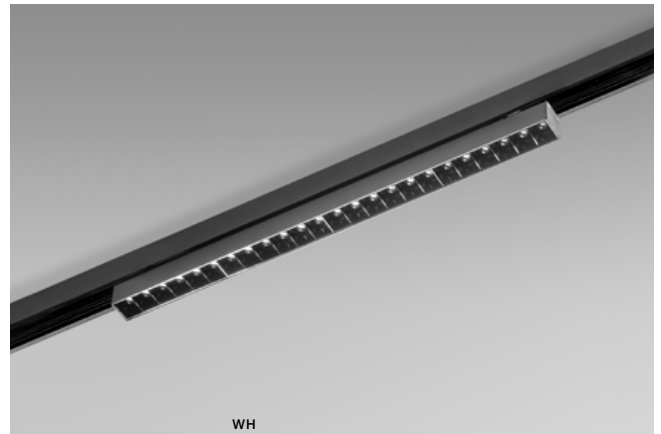

voltage: 48V		LED 12W 1150lm	
IP20		installation: ALFA Track Magnetic – 52 or 27 <input type="checkbox"/>	
technical specification		beam angle: 50°	

COLOUR / NEW INDEX NO.

BLACK (BK) **AZ4901**

ALFA KIRA TRACK MAGNETIC 20W
CCT BLUETOOTH LED integrated