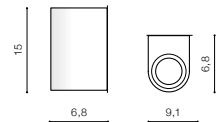

RIMINI IP54

454 Outdoor lamps

bulb not includ ☒

voltage: 230V	GU10 1x MAX 35W	☒
IP54		
	installation place	☐

COLOUR / NEW INDEX NO.

- DARK GREY (DGR) **AZ2176**
- WHITE (WH) **AZ2175**
- BLACK (BK) **AZ4265**

bulb not includ ☒

voltage: 230V	GU10 2x MAX 35W	☒
IP54		
	installation place	☐

COLOUR / NEW INDEX NO.

- DARK GREY (DGR) **AZ2178**
- WHITE (WH) **AZ2177**
- BLACK (BK) **AZ4266**