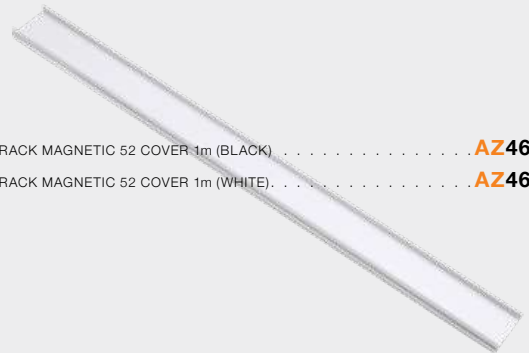

ALFA Track Magnetic 52 Cover 1m

- ☒ ALFA TRACK MAGNETIC 52 COVER 1m (BLACK) **AZ4652**
- ☐ ALFA TRACK MAGNETIC 52 COVER 1m (WHITE) **AZ4653**