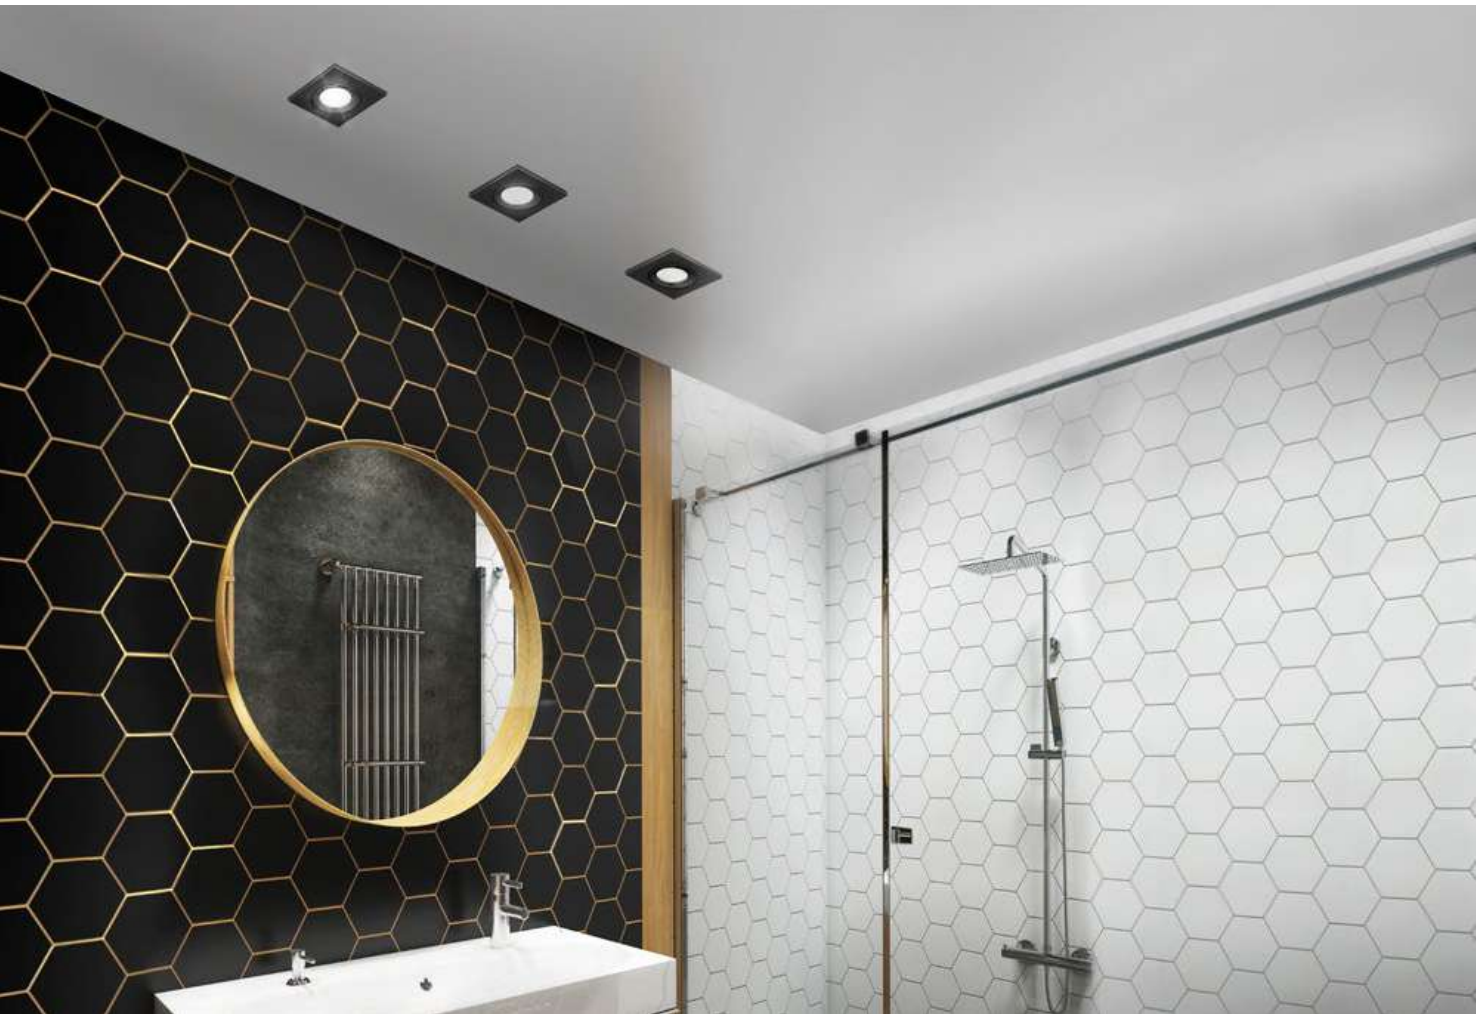

bulb not includ

voltage: 230V	connect GU10 1x 7W only LED <input type="checkbox"/>
IP54	installation place <input type="checkbox"/>
	inlet opening <input type="checkbox"/> Ø 6cm

COLOUR / NEW INDEX NO.

- ALUMINIUM (ALU) **AZ1015**
- WHITE (WH) **AZ0817**
- BLACK 4000K (BK) **AZ4140**