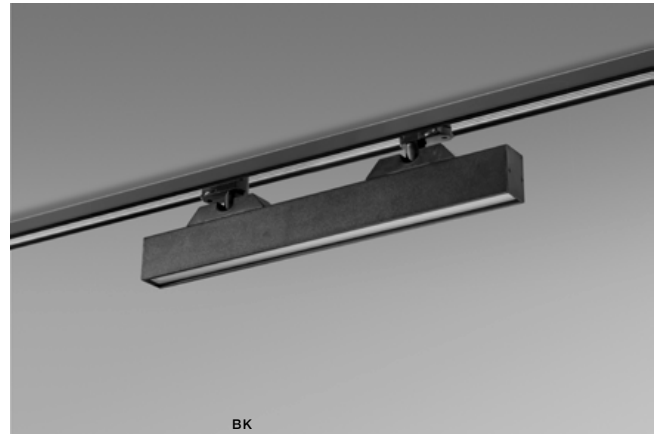

LINNEA 57 TRACK 3 LINE 24W CCT SWITCH LED integrated

voltage: 230V	LED 24W 1400lm		LED
IP20	3000K | 4000K | 5000K CCT		
technical specification	installation: Track 3 Line		
	beam angle: 120°		

COLOUR / NEW INDEX NO.

- ☐ WHITE (WH) **AZ4566**
- ☒ BLACK (BK) **AZ4565**