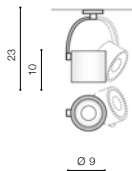

BROSS ARM

180

Exposed downlights

BROSS ARM

		bulb not included ☒
voltage: 230V	LED GU10 1xMax 35W	☐
IP20		
installation place		☐

COLOUR / NEW INDEX NO.

- ☐ WHITE (WH) **AZ3498**
- ☒ BLACK (BK) **AZ3499**

AZZARDO PATENT EU

BROSS ARM 2

		bulb not included ☒
voltage: 230V	LED GU10 2xMax 35W	☐
IP20		
installation place		☐

COLOUR / NEW INDEX NO.

- ☐ WHITE (WH) **AZ3502**
- ☒ BLACK (BK) **AZ3503**

AZZARDO PATENT EU