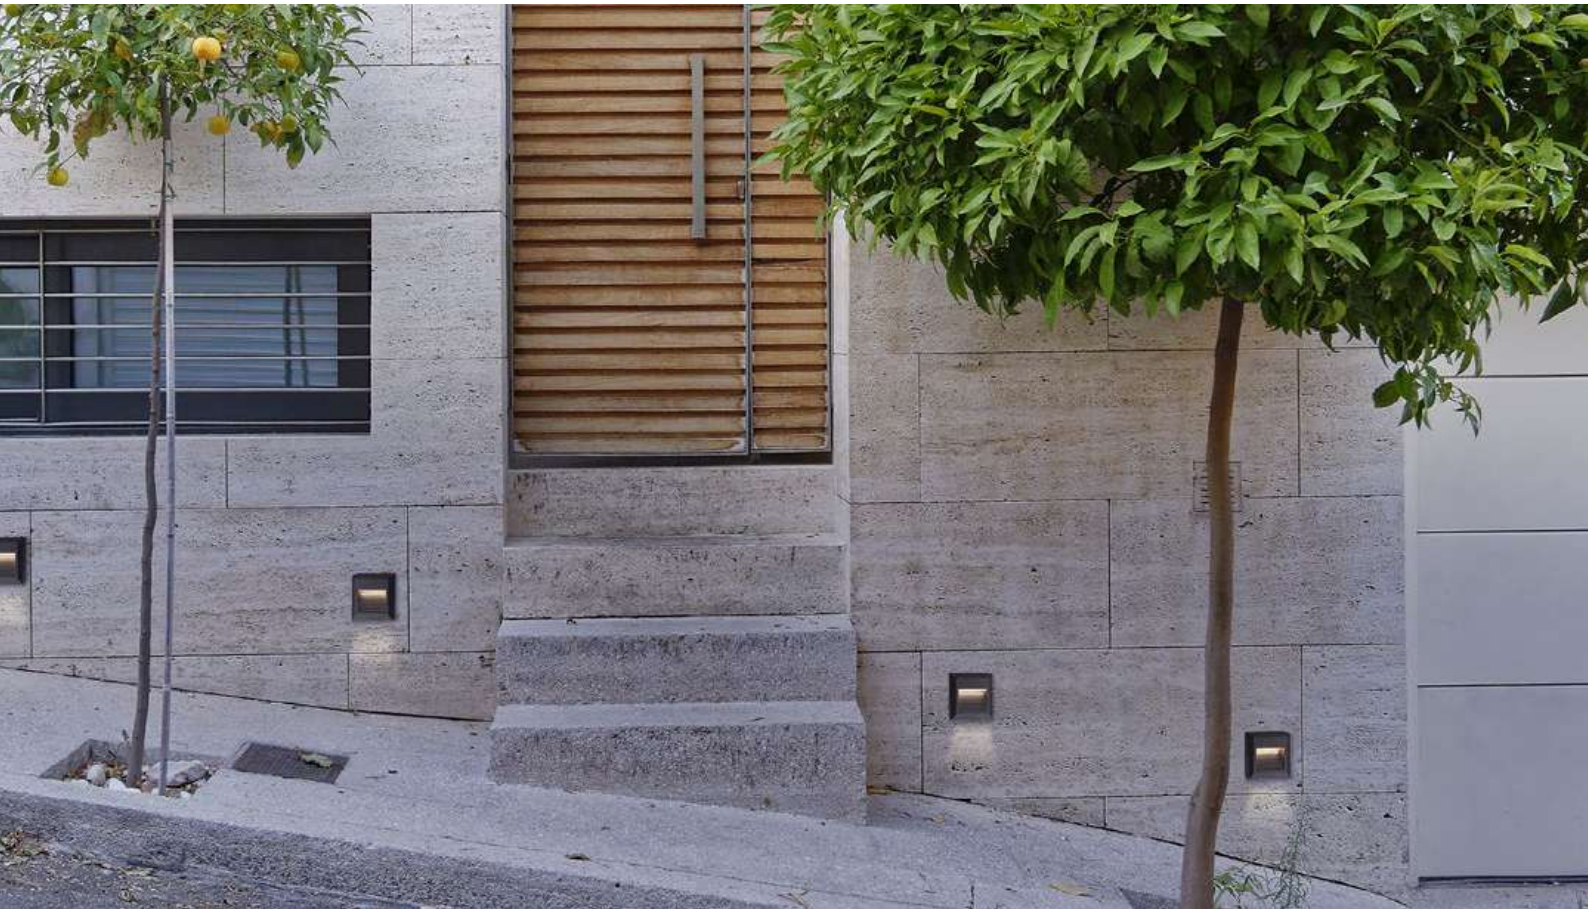

AFI IP54

482 Outdoor lamps

AFI 3000K / 4000K

LED integrated ☒

voltage: 230V	LED 2W 150lm 3000K	
IP54	LED 2W 150lm 4000K	
technical	installation place	☐
specification	beam angle: 60°	☒

COLOUR / NEW INDEX NO.

- 3000K DARK GREY (DGR) **AZ4510**
- 3000K BLACK (BK) **AZ4512**
- 4000K DARK GREY (DGR) **AZ4511**
- 4000K BLACK (BK) **AZ4513**