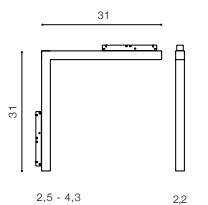

COLOUR / NEW INDEX NO.

- 3000K BLACK (BK) **AZ5498**
- 4000K BLACK (BK) **AZ5499**