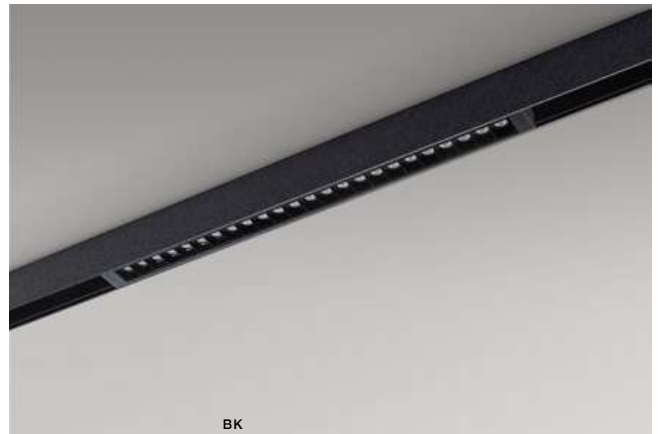

ALFA KIRA II TRACK MAGNETIC 12W
3000K / 4000K LED integrated

voltage: 48V	LED 12W 1080lm 3000K	LED
IP20	LED 12W 1080lm 4000K	
technical specification	installation place: Alfa Track Magnetic	☐
	beam angle: 50°	☒

COLOUR / NEW INDEX NO.

- 3000K BLACK (BK) **AZ5471**
- 4000K BLACK (BK) **AZ5472**