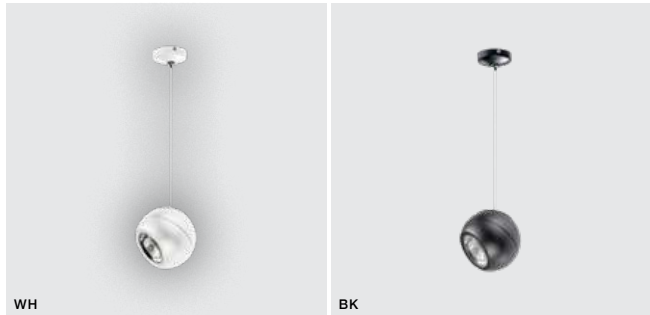

SKYE PENDANT 3000K

LED integrated ☒

voltage: 230V

LED 12W 950lm 3000K

IP20

technical

installation place ☐

specification

beam angle: 60° ☒

COLOUR / NEW INDEX NO.

- ☐ WHITE (WH) **AZ4522**
- ☒ BLACK (BK) **AZ4521**

WH

BK