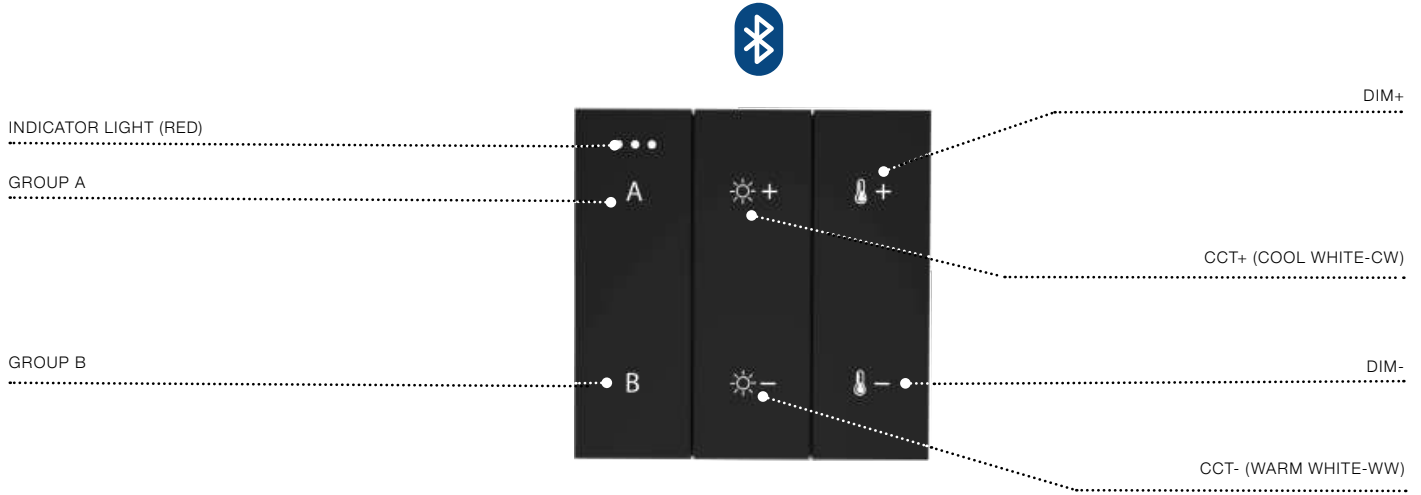

Switch Panel Remote Control 2-Group Bluetooth Bk

Operating Schematic

AZ5209