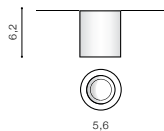

COLOUR / NEW INDEX NO.

- ☐ WHITE (WH) **AZ2784**
- ☒ BLACK (BK) **AZ2785**