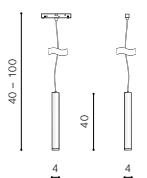

ALFA KERRY TRACK MAGNETIC

80 Track Magnetic System – ALFA

BK

ALFA KERRY TRACK MAGNETIC 7W 3000K / 4000K

LED integrated

voltage: 48 V

LED 7W 510lm 3000K

IP20

LED 7W 510lm 4000K

technical

installation place: Alfa Track Magnetic

specification

beam angle: 40°

COLOUR / NEW INDEX NO.

- 3000K BLACK (BK) **AZ5500**
- 4000K BLACK (BK) **AZ5501**