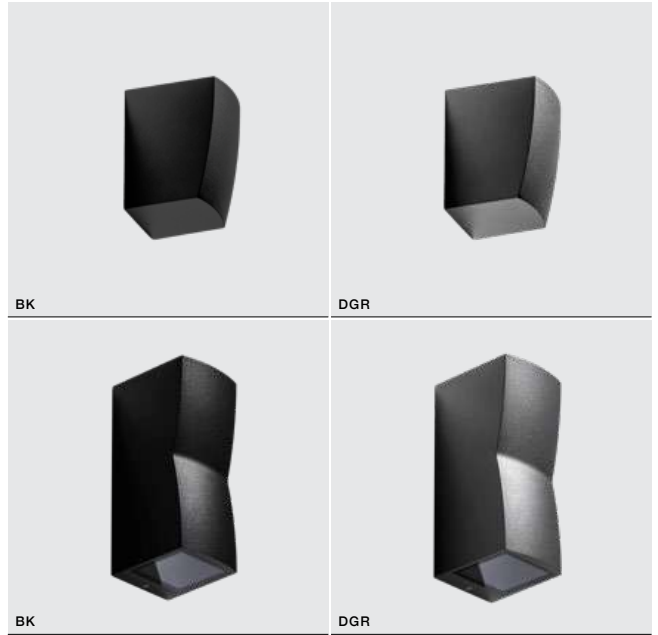

REZIA 2

bulb not includ ☒	
voltage: 230V	GU10 2x MAX 35W
IP54	
installation place ☐	

COLOUR / NEW INDEX NO.

- BLACK (BK) **AZ4345**
- DARK GRAY (DGR) **AZ4346**