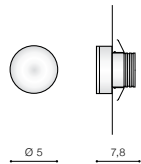

COLOUR / NEW INDEX NO.

- BLACK (BK) **AZ3369**
- WHITE (WH) **AZ3370**
- SATIN NICKEL (SN) **AZ3371**