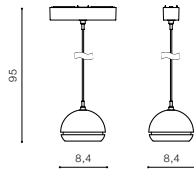

NEO SERIE 220 TRACK MAGNETIC CCT BLUETOOTH

BK

NEO SERIE 220 9W CCT BLUETOOTH

LED integrated

voltage: 48V

LED 9W 310lm CCT 3000K - 6400K

IP20

>90 CRI dimmable

LED

technical

installation: NEO Track Magnetic

specification

beam angle: 106°

COLOUR / NEW INDEX NO.

■ BLACK (BK) **AZ5128**