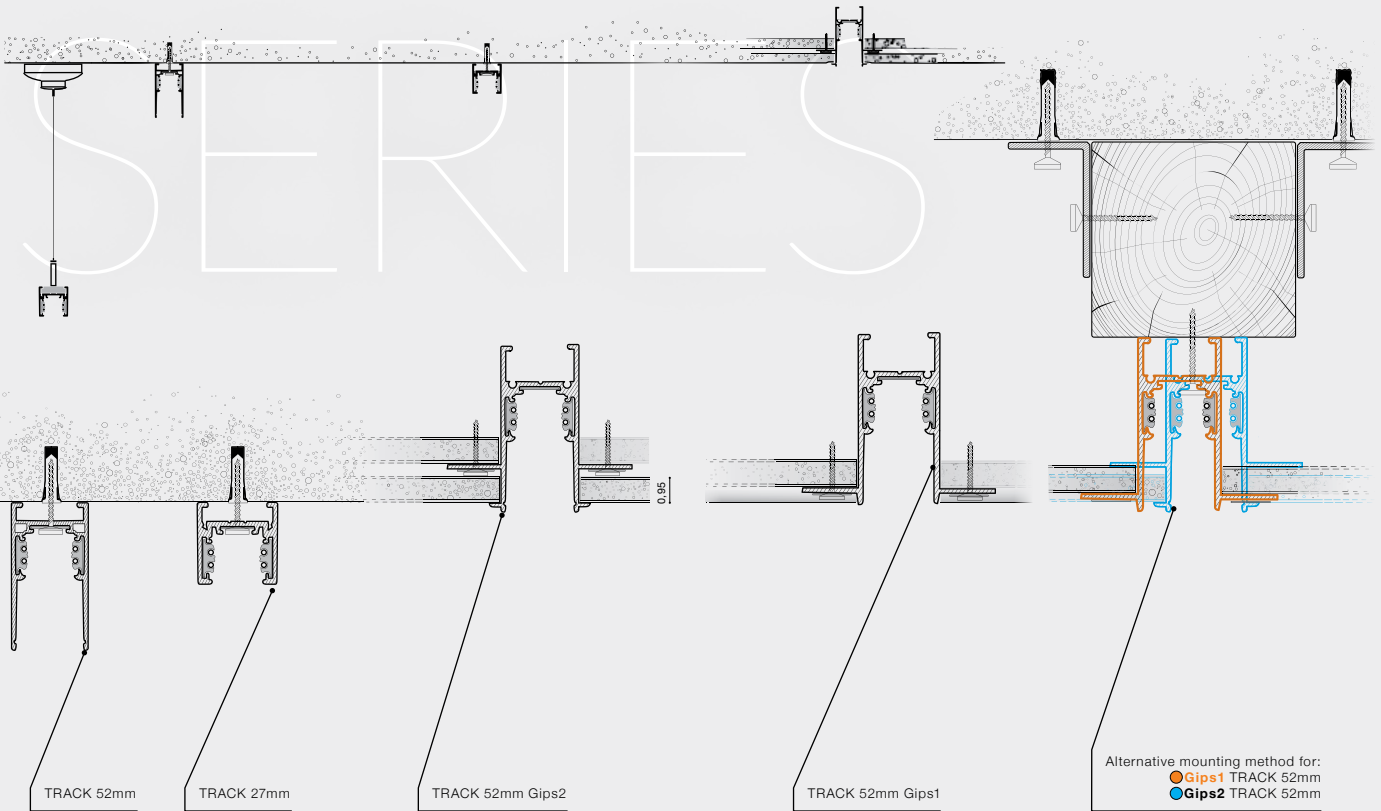

Available options for installation place – surface-mounted, flush-mounted and suspended

ALFA Track Magnetic 52 Gips1 (1m, 1,5m, 2m, 3m) WITH END CAP 2x (All included)

- ALFA TRACK MAGNETIC 52 GIPS1 1m (BLACK) **AZ4863**
- ALFA TRACK MAGNETIC 52 GIPS1 1m (WHITE) **AZ5457**
- ALFA TRACK MAGNETIC 52 GIPS1 1,5m (BLACK) **AZ4864**
- ALFA TRACK MAGNETIC 52 GIPS1 1,5m (WHITE) **AZ5458**
- ALFA TRACK MAGNETIC 52 GIPS1 2m (BLACK) **AZ4865**
- ALFA TRACK MAGNETIC 52 GIPS1 2m (WHITE) **AZ5453**
- ALFA TRACK MAGNETIC 52 GIPS1 3m (BLACK) **AZ5455**
- ALFA TRACK MAGNETIC 52 GIPS1 3m (WHITE) **AZ5454**