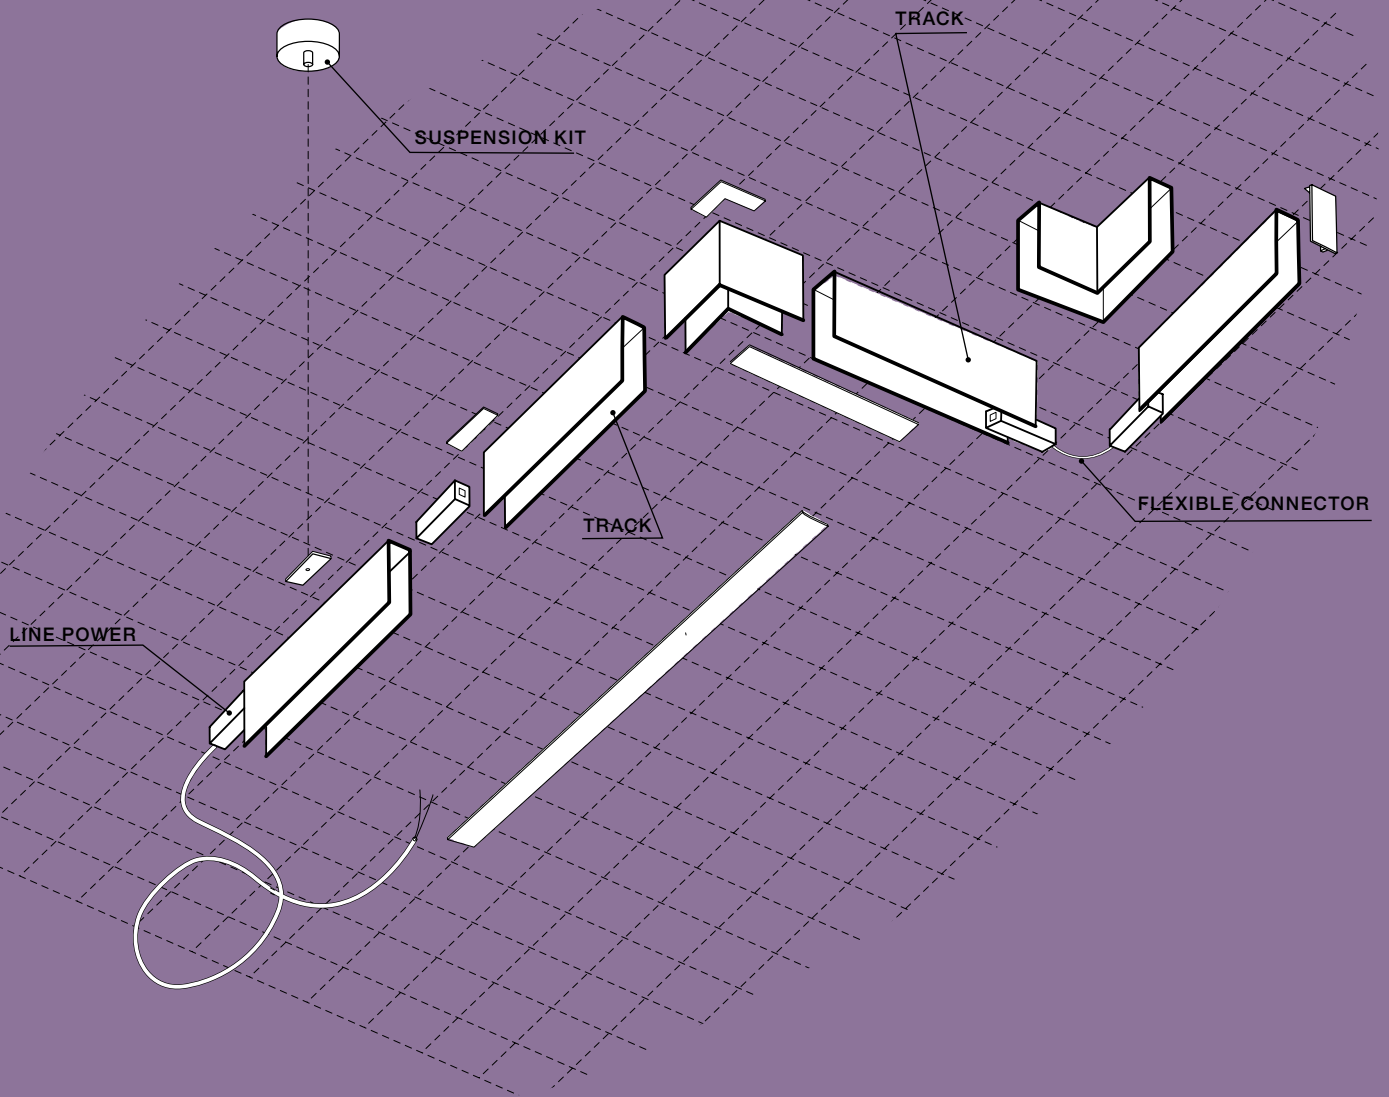

SYSTEM COMPONENTS NAMES FOR TRACK MAGNETIC SYSTEM - BETA

BETA
TRACK MAGNETIC