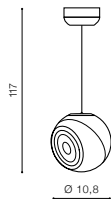

SKYE PENDANT 3000K

LED integrated ☒

voltage: 230V

LED 12W 950lm 3000K

IP20

technical

installation place ☐

specification

beam angle: 60° ☒

COLOUR / NEW INDEX NO.

- ☐ WHITE (WH) **AZ4522**
- ☒ BLACK (BK) **AZ4521**

WH

BK