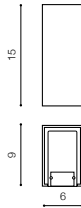

RAUL

406 Indoor wall lamps

RAUL

bulb not includ ☒

voltage: 230V	connect G9 2x Max.40W ☒
IP20	installation place ☐

COLOUR / NEW INDEX NO.

- ☐ ALUMINIUM (ALU) **AZ0892**
- ☐ WHITE (WH) **AZ0891**
- ☒ CHROME (CH) **AZ0868**