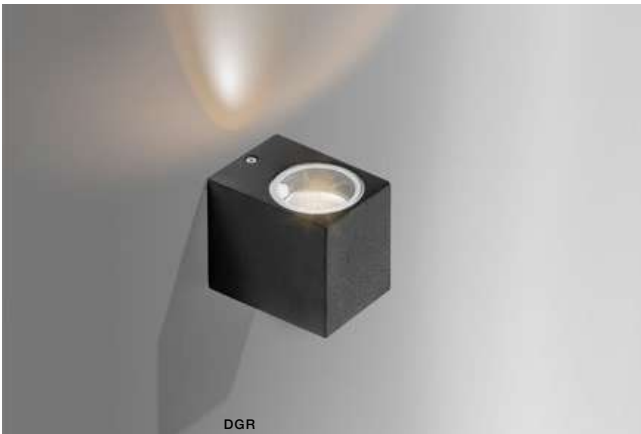

COLOUR / NEW INDEX NO.

- BLACK (BK) **AZ4345**
- DARK GRAY (DGR) **AZ4346**

RIMINI SQUARE IP54

452 Outdoor lamps

RIMINI 1 SQUARE

bulb not includ

voltage: 230V	GU10 1x MAX 35W
IP54	
	installation place

COLOUR / NEW INDEX NO.