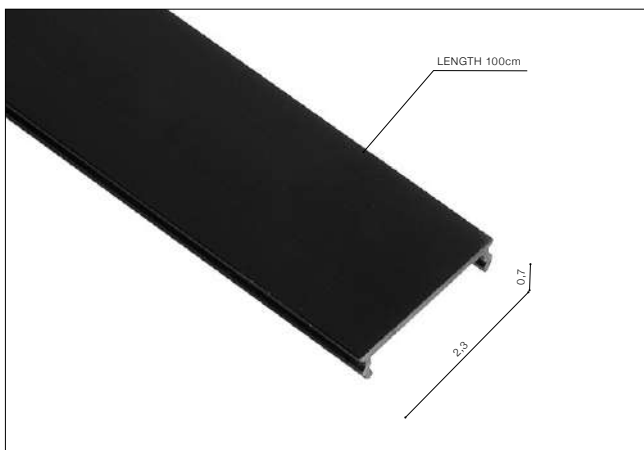

Available options for installation place – surface-mounted, flush-mounted and suspended

TRACKS GIPS (1m, 2m, 3m)

- TRACK GIPS 1m (BLACK) **AZ4290**
- TRACK GIPS 1m (WHITE) **AZ4289**
- TRACK GIPS 2m (BLACK) **AZ4292**
- TRACK GIPS 2m (WHITE) **AZ4291**
- TRACK GIPS 3m (BLACK) **AZ4294**
- TRACK GIPS 3m (WHITE) **AZ4293**

Track 3-Line 1m Cover

- TRACK 3-LINE 1M COVER (BLACK) **AZ5522**
- TRACK 3-LINE 1M COVER (WHITE) **AZ5521**