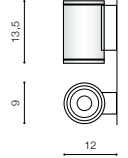

JOE IP54

442 Outdoor lamps

JOE TUBE

bulb not includ

voltage: 230V	GU10 1x MAX 35W
IP54	installation place

COLOUR / NEW INDEX NO.

- DARK GREY (DGR) **AZ3313**
- BLACK (BK) **AZ3314**
- WHITE (WH) **AZ3315**
- BRIGHT GREY (BGR) **AZ3316**

JOE WALL 1

bulb not includ

voltage: 230V	GU10 1x MAX 35W
IP54	installation place

COLOUR / NEW INDEX NO.

- DARK GREY (DGR) **AZ3317**
- BLACK (BK) **AZ3318**
- WHITE (WH) **AZ4315**