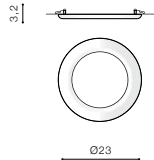

CH*

LINDA 30 3000K/4000K

LED integrated

voltage: 230V	LED 24W 3000K RA>90 2010lm	
IP20	LED 24W 4000K RA>90 2100lm	
technical specification	installation place ☐ inlet opening $\varnothing$28cm	
	beam angle: 120°	

COLOUR / NEW INDEX NO.

- ☐ 3000K CHROME (CH) **AZ2250**
- ☐ 4000K CHROME (CH) **AZ2251**