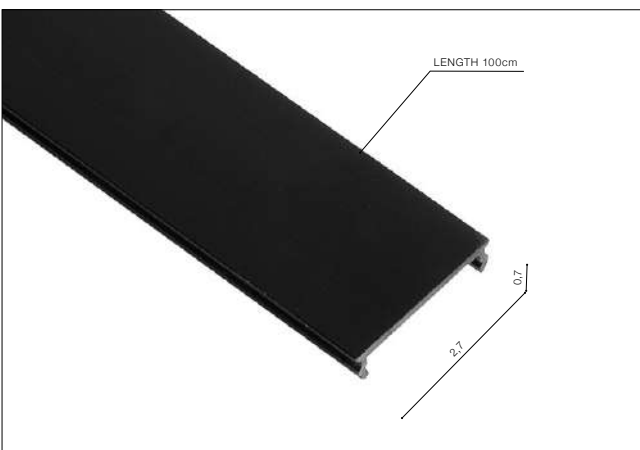

Ceiling Plate + Wire

- TRACK CEILING PLATE + WIRE (BLACK) **AZ4780**
- TRACK CEILING PLATE + WIRE (WHITE) **AZ4782**

ALFA Track Magnetic 52 Cover 1m

- ALFA TRACK MAGNETIC 52 COVER 1m (BLACK) **AZ4652**
- ALFA TRACK MAGNETIC 52 COVER 1m (WHITE) **AZ4653**