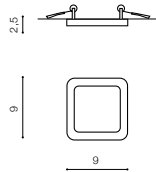

SLIM SQUARE IP44

326 Downlights

SLIM 9 SQUARE IP44 3000K

LED integrated

voltage: 230V	LED 6W 500lm 3000K RA>90	
IP44	installation place ☐ inlet opening $\varnothing$ 7,7cm beam angle: 120°	
technical specification		

COLOUR / NEW INDEX NO.

- ☐ WHITE (WH) **AZ2830**
- ☒ BLACK (BK) **AZ2833**

BK

SLIM 15 SQUARE IP44 3000K

LED integrated

voltage: 230V	LED 12W 1000lm 3000K RA>90	
IP44	installation place ☐ inlet opening $\varnothing$ 12,5cm beam angle: 120°	
technical specification		

COLOUR / NEW INDEX NO.

- ☐ WHITE (WH) **AZ2837**
- ☒ BLACK (BK) **AZ2836**