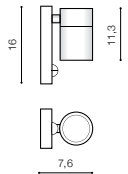

ULF 2 WALL

bulb not includ	
voltage: 230V	GU10 2x MAX 35W
IP44	installation place

COLOUR / NEW INDEX NO.

- BLACK (BK) **AZ4473**
- DARK GREY (DGR) **AZ4474**