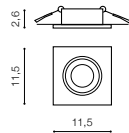

REMO R

voltage: 0V	accessory for Remo 1 Downlight and Hugo 1 Downlight and Hugo 2 Downlight
IP20	
Aluminium	installation place

COLOUR / NEW INDEX NO.

- ALUMINIUM (ALU) **AZ0821**
- BLACK (BK) **AZ0823**
- WHITE (WH) **AZ0822**
- GOLD (GO) **AZ0824**
- CHAMPAGNE (CHA) **AZ0825**
- CHROME (CH) **AZ0855**