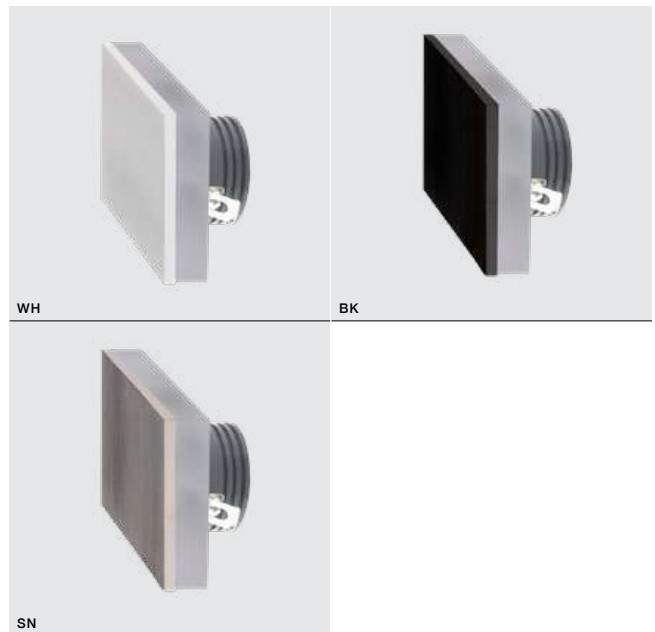

OZ

LED integrated

voltage: 230V

LED 1W 85lm 4000K

IP20

technical specification

installation place ☐ inlet opening Ø 4,8cm
beam angle: 360°

COLOUR / NEW INDEX NO.

- BLACK (BK) **AZ3372**
- WHITE (WH) **AZ3373**
- SATIN NICKEL (SN) **AZ3374**

MOUNTING BOX INCLUDED