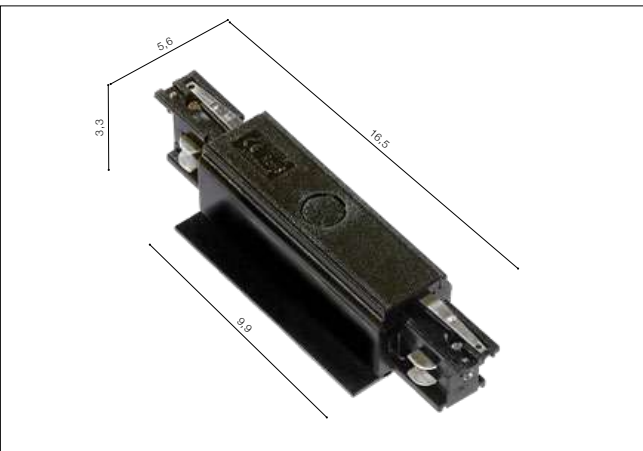

End Power Gips (Left, Right)

- END POWER GIPS RIGHT (BLACK) **AZ4304**
- END POWER GIPS RIGHT (WHITE) **AZ4303**
- END POWER GIPS LEFT (BLACK) **AZ4310**
- END POWER GIPS LEFT (WHITE) **AZ4309**

Power Gips

- POWER GIPS (BLACK) **AZ4296**
- POWER GIPS (WHITE) **AZ4295**

L Connector Gips (only Right)

- L CONNECTOR GIPS RIGHT (BLACK) **AZ4298**
- L CONNECTOR GIPS RIGHT (WHITE) **AZ4297**

T Connector Gips (only Right)

- T CONNECTOR GIPS RIGHT (BLACK) **AZ4300**
- T CONNECTOR GIPS RIGHT (WHITE) **AZ4299**