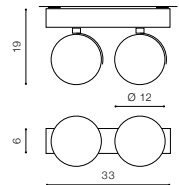

WH

JERRY 3 230V

bulb not included

voltage: 230V	connect 3x ES111 MAX 50W
IP20	or ADAP111 + GU10 Max 40W
	installation place

COLOUR / NEW INDEX NO.

- ☐ WHITE (WH) **AZ1885**
- ☒ BLACK (BK) **AZ1886**