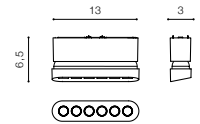

LED

technical

installation: NEO Track Magnetic

specification

beam angle: 33°

COLOUR / NEW INDEX NO.

■ BLACK (BK) **AZ5121**

NEO SERIE 140 TRACK MAGNETIC CCT BLUETOOTH