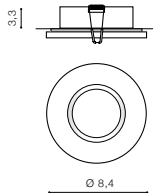

IKA SQUARE IP65

bulb not includ ☒

voltage: 230V	connect GU10 1x Max. 35W	☐
IP65	installation place	☐
	inlet opening	☐ Ø 6,4cm

COLOUR / NEW INDEX NO.

- ☐ WHITE (WH) **AZ2864**
- ☒ BLACK (BK) **AZ4230**
- ☐ DARK GREY (DGR) **AZ4231**

IKA ROUND IP65

bulb not includ ☒

voltage: 230V	connect GU10 1x Max. 35W	☐
IP65	installation place	☐
	inlet opening	☐ Ø 6cm

COLOUR / NEW INDEX NO.

- ☐ WHITE (WH) **AZ2865**
- ☒ BLACK (BK) **AZ3017**
- ☐ DARK GREY (DGR) **AZ4232**