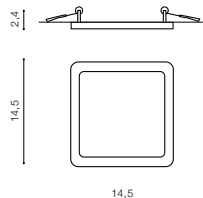

SLIM SQUARE IP44

326 Downlights

SLIM 9 SQUARE IP44 3000K

LED integrated

voltage: 230V	LED 6W 500lm 3000K RA>90	
IP44	installation place ☐ inlet opening $\varnothing$ 7,7cm beam angle: 120°	
technical specification		

COLOUR / NEW INDEX NO.

- ☐ WHITE (WH) **AZ2830**
- ☒ BLACK (BK) **AZ2833**

SLIM 15 SQUARE IP44 3000K

LED integrated

voltage: 230V	LED 12W 1000lm 3000K RA>90	
IP44	installation place ☐ inlet opening $\varnothing$ 12,5cm beam angle: 120°	
technical specification		

COLOUR / NEW INDEX NO.

- ☐ WHITE (WH) **AZ2837**
- ☒ BLACK (BK) **AZ2836**