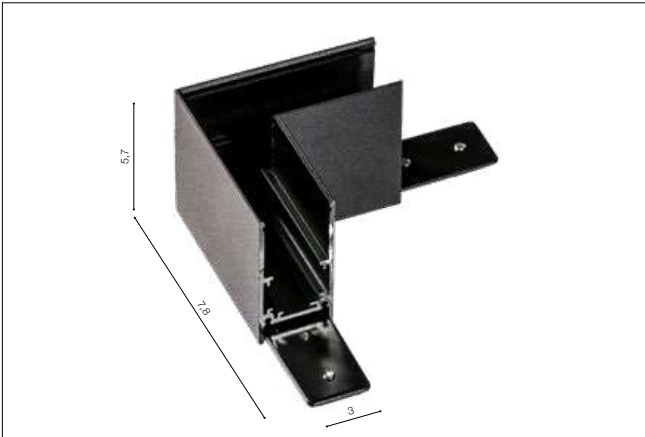

BETA TRACK MAGNETIC57 230V

BETA TRACK MAGNETIC57 230V CORNER90 A

- ☒ BETA TRACK MAGNETIC57 230V CORNER90 A (BLACK) **AZ5158**
- ☐ BETA TRACK MAGNETIC57 230V CORNER90 A (WHITE) **AZ5159**