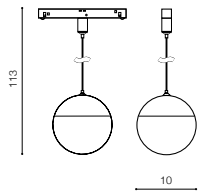

COLOUR / NEW INDEX NO.

- 3000K BLACK (BK) **AZ4633**
- 3000K GOLD (GO) **AZ4635**
- 4000K BLACK (BK) **AZ4634**

GO

BK