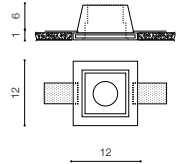

HERA GIPS SQUARE

382 Downlights

WH

bulb not includ

voltage: 230V	connect GU10 1x Max 40W
IP20	
	instaion place
	inlet opening 10x10cm

COLOUR / NEW INDEX NO.

☐ WHITE (WH) **AZ3466**

WH

bulb not includ

voltage: 230V	connect GU10 1x Max 40W
IP20	
	installation place
	inlet opening 12x12cm

COLOUR / NEW INDEX NO.

☐ WHITE (WH) **AZ3467**

glass diffuser only included with AZ3467

Recommended plasterboard profile: 12mm