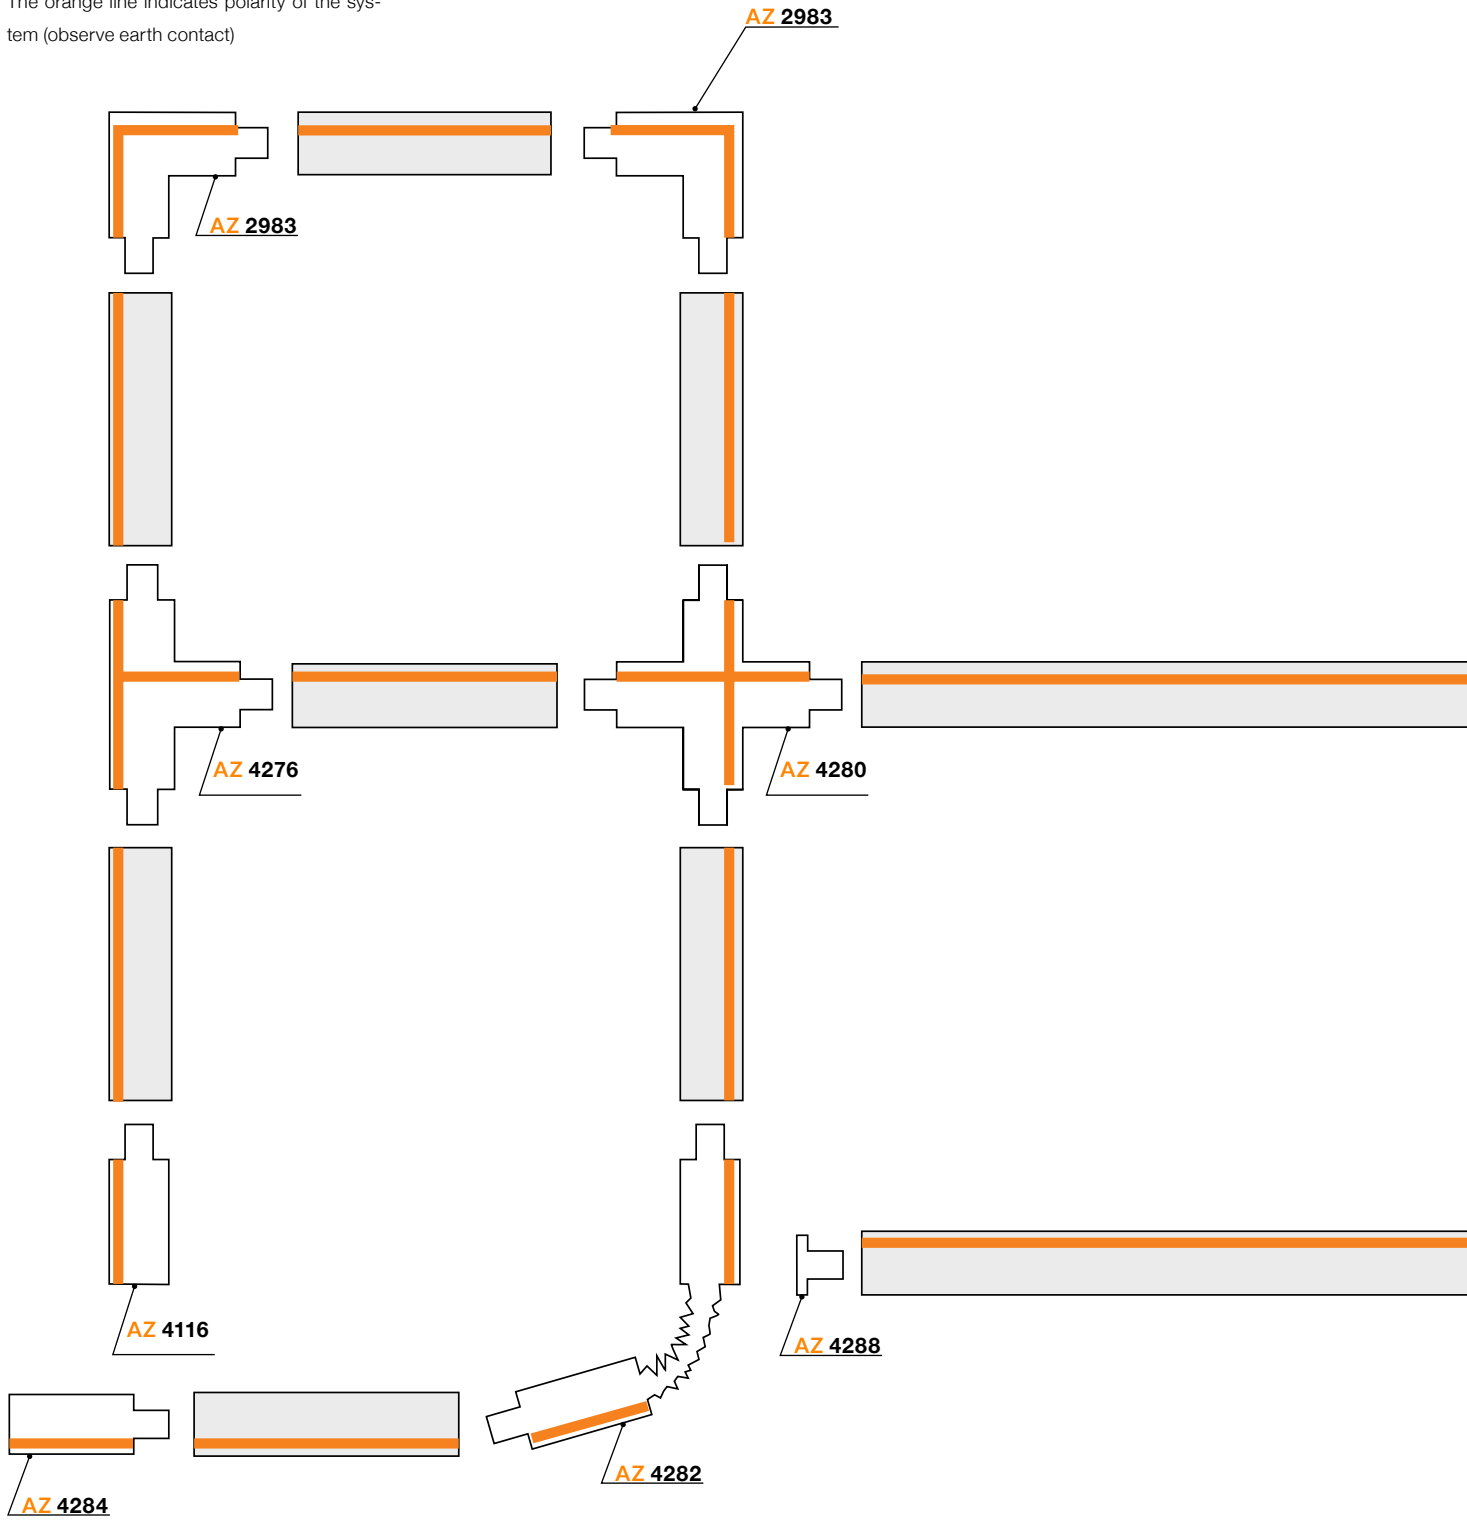

DIAGRAM

18 Track 3 Line

DIAGRAM SHOWING THE CORRECT WAY TO CONNECT ACCESSORIES TO BUSBARS (TRACKLINE)

The orange line indicates polarity of the system (observe earth contact)