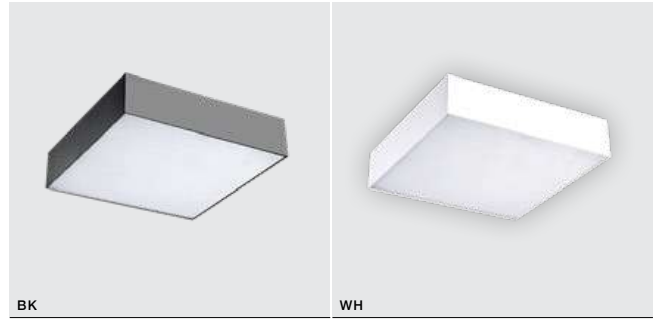

COLOUR / NEW INDEX NO.

- 3000K WHITE (WH) **AZ3691**
- 3000K BLACK (BK) **AZ3690**

MONZA II SQUARE

Exposed downlights **269**

MONZA II S 50 3000K/ 4000K

LED integrated

voltage: 230V	LED 74W 6120lm 3000K	
IP20	LED 74W 6120lm 4000K	
technical	installation place	
specification	beam angle: 120°	