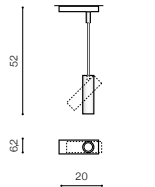

LENS SQUARE

208 Exposed downlights

LENS SQUARE

		bulb not included ☒
voltage: 230V	LED GU10 1xMax 35W	
IP20		
		installation place ☐

COLOUR / NEW INDEX NO.

- ☒ WHITE / WHITE (WH/WH) **AZ3513**
- ☒ BLACK / BLACK (BK/BK) **AZ3514**
- ☒ BLACK / GOLD (BK/GO) **AZ3515**

DESIGN PATENTED BY AZZARDO