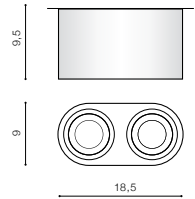

COLOUR / NEW INDEX NO.

- BLACK (BK) **AZ2821**
- WHITE (WH) **AZ2820**
- BLACK / CHROME (BK / CH) **AZ2930**