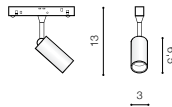

BK/BK

ALFA NIKKI 2 TRACK MAGNETIC 3W 3000K

LED integrated

voltage: 48V		LED 2x3W 350lm 3000K		
IP20		installation: ALFA Track Magnetic – 52 or 27		beam angle: 40°
technical specification				

COLOUR / NEW INDEX NO.

- BLACK / BLACK (BK/BK) **AZ4592**
- GOLD / BLACK (GO/BK) **AZ4594**
- WHITE / BLACK (WH/BK) **AZ4593**