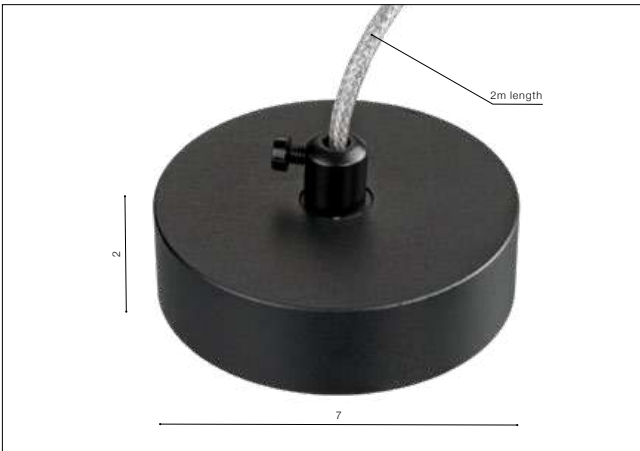

Ceiling Plate + Wire

- TRACK CEILING PLATE + WIRE (BLACK) **AZ4780**
- TRACK CEILING PLATE + WIRE (WHITE) **AZ4782**

ALFA Track Magnetic 52 Cover 1m

- ALFA TRACK MAGNETIC 52 COVER 1m (BLACK) **AZ4652**
- ALFA TRACK MAGNETIC 52 COVER 1m (WHITE) **AZ4653**