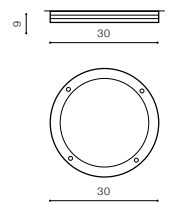

FANO IP54

432 Outdoor lamps

bulb not includ

voltage: 230V	E27 2X MAX 40W
IP54	
	installation place

COLOUR / NEW INDEX NO.

- BLACK (BK) **AZ4372**
- DARK GREY (DGR) **AZ4370**
- WHITE (WH) **AZ4374**

bulb not includ

voltage: 230V	E27 2X MAX 40W
IP54	
	installation place

COLOUR / NEW INDEX NO.

- BLACK (BK) **AZ4371**
- DARK GREY (DGR) **AZ4369**
- WHITE (WH) **AZ4373**

DGR