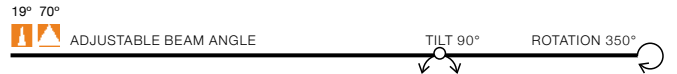

COLOUR / NEW INDEX NO.

- ☐ WHITE FINISH SHINING (WH) **AZ4556**
- ☒ BLACK FINISH SHINING (BK) **AZ4555**