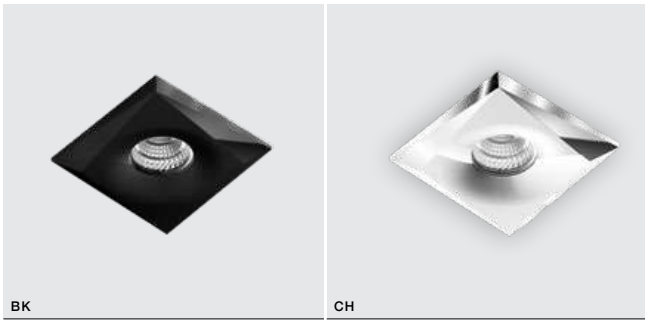

LORENZO

bulb not includ ☒

voltage: 230V	connect GU10 1x Max 50W ☒
IP20	installation place ☐
	inletet opening ☒ Ø 7 cm

COLOUR / NEW INDEX NO.

- ☐ WHITE MATT (WH) **AZ1496**
- ☒ CHROME (CH). **AZ1617**
- ☒ BLACK (BK). **AZ4173**