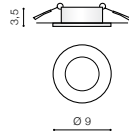

EMILIO IP54

348 Downlights

EMILIO

bulb not includ ☒

voltage: 230V	connect GU10 1x 7W only LED ☐
IP54	installation place ☐
	inlet opening ☐ Ø 5,7cm

COLOUR / NEW INDEX NO.

- ☐ ALUMINIUM (ALU) **AZ0810**
- ☐ BLACK (BK) **AZ0809**
- ☐ WHITE (WH) **AZ0871**
- ☒ CHROME (CH) **AZ0808**

BK

WH

ALU

CH