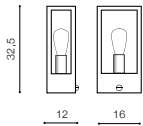

NIKLAS IP44

486 Outdoor lamps

MASTER SLAVE SYSTEM (OPTION)

MOTION SENSOR RANGE: 90°/170° +/- 5M

NIKLAS WALL SENSOR

bulb not includ

voltage: 230V	E27 1x MAX 40W	
IP44	installation place	

COLOUR / NEW INDEX NO.

■ BLACK (BK) **AZ4487**

TIME – LIGHTING TIME ADJUSTMENT
LUX – DUSK SENSITIVITY ADJUSTMENT