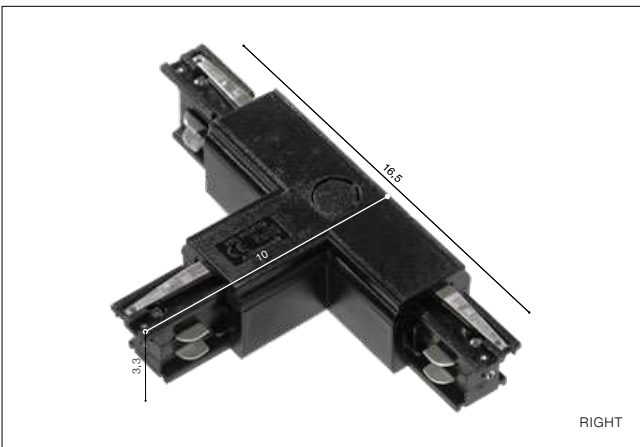

TRACK 3-LINE

End Power (Left, Right)

- ☒ END POWER RIGHT (BLACK) **AZ4116**
- ☐ END POWER RIGHT (WHITE) **AZ4117**
- ☒ END POWER LEFT (BLACK) **AZ4284**
- ☐ END POWER LEFT (WHITE) **AZ4283**

Power

- ☒ POWER (BLACK) **AZ4274**
- ☐ POWER (WHITE) **AZ4273**

L Connector (Left, Right)

- ☒ L CONNECTOR RIGHT (BLACK) **AZ2983**
- ☐ L CONNECTOR RIGHT (WHITE) **AZ2984**
- ☒ L CONNECTOR LEFT (BLACK) **AZ2985**
- ☐ L CONNECTOR LEFT (WHITE) **AZ2986**

T Connector (Left, Right)

- ☒ T CONNECTOR LEFT (BLACK) **AZ4276**
- ☐ T CONNECTOR LEFT (WHITE) **AZ4275**
- ☒ T CONNECTOR RIGHT (BLACK) **AZ4278**
- ☐ T CONNECTOR RIGHT (WHITE) **AZ4277**