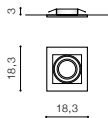

VERDI

378 Downlights

VERDI

bulb not includ

voltage: 230V	1x ES111 MAX 50W or ADAP111
IP20	connect GU10 1x Max 40W
	installation place
	inlet opening 17x17cm

COLOUR / NEW INDEX NO.

- ☐ WHITE (WH) **AZ3526**
- ☒ BLACK (BK) **AZ3527**

VERDI 3

bulb not includ

voltage: 230V	connect 3x ES111 MAX 50W or ADAP111
IP20	connect GU10 3x Max 40W
	installation place
	inlet opening 45x17cm

COLOUR / NEW INDEX NO.

- ☒ BLACK (BK) **AZ3531**