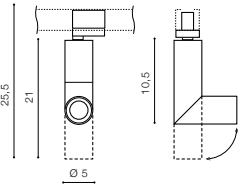

SANTOS TRACK 3 LINE 12W 3000K

LED integrated

voltage: 230V

LED 12W 950lm 3000K

IP20

technical

installation place: Track 3 Line

specification

beam angle: 60°

COLOUR / NEW INDEX NO.

- BLACK / BLACK (BK/BK) **AZ4183**
- WHITE / WHITE (WH / WH) **AZ4184**
- BLACK / GOLD (BK / GO) **AZ2924**
- WHITE / GOLD (WH / GO) **AZ2925**