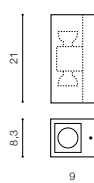

COLOUR / NEW INDEX NO.

- DARK GREY (DGR) **AZ3321**
- WHITE (WH) **AZ3322**
- BLACK (BK) **AZ4269**