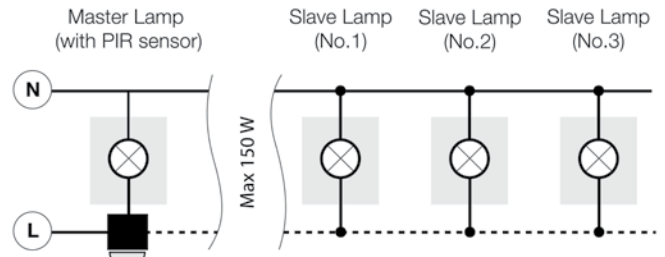

One lamp with a PIR sensor (passive motion sensor) is enough to turn on all other lamps connected to the Master line (in the diagram it is marked with a dashed line).

MOTION SENSOR RANGE: 90°/170° +/- 5M