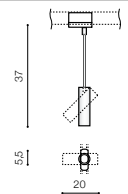

WH/WH

BK/BK

BK/GO