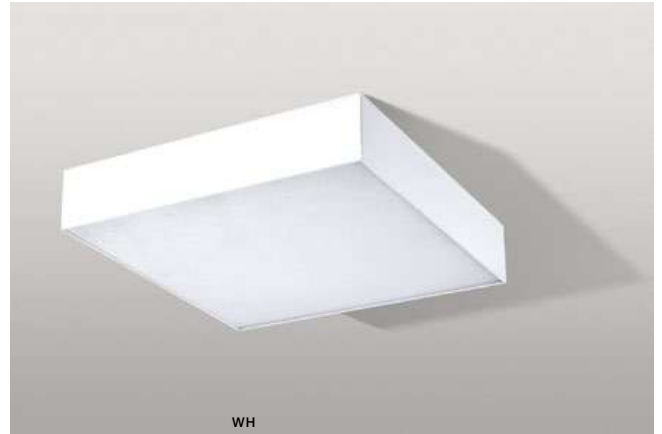

- WHITE (WH) **AZ3453**
- BLACK (BK) **AZ3454**

** - ONLY FOR SIZE 30CM, 40CM, 50CM, 60CM

MONZA SQUARE

266

Exposed downlights

MONZA S 22 3000K/ 4000K LED integrated

voltage: 230V	LED 20W 3000K RA \geq 90 1680lm	
IP20	LED 20W 4000K RA \geq 90 1760lm	
technical	installation place <input type="checkbox"/>	
specification	beam angle: 120°	