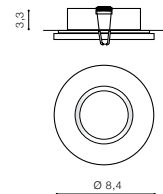

COLOUR / NEW INDEX NO.

- ☐ WHITE (WH) **AZ2865**
- ☒ BLACK (BK) **AZ3017**
- ☐ DARK GREY (DGR) **AZ4232**