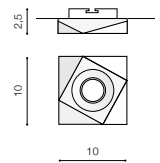

LORENZO

bulb not includ ☒

voltage: 230V	connect GU10 1x Max 50W ☒
IP20	installation place ☐
	inletet opening ☒ Ø 7 cm

COLOUR / NEW INDEX NO.

- ☐ WHITE MATT (WH) **AZ1496**
- ☒ CHROME (CH). **AZ1617**
- ☒ BLACK (BK). **AZ4173**