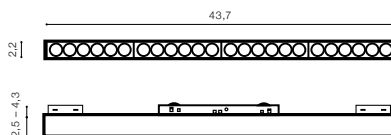

ALFA KIRA II TRACK MAGNETIC 24W
CCT BLUETOOTH LED integrated

voltage: 48 V	LED 24W 2060lm 3000K - 6000K dimm	
IP20		
technical specification	installation place: Alfa Track Magnetic	☐
	beam angle: 50°	☒

COLOUR / NEW INDEX NO.

■ BLACK (BK) **AZ5504**