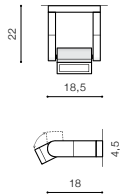

FRAME IP54

504 Outdoor lamps

FRAME WALL

LED integrated

voltage: 230V	LED 8W 800lm 3000K	
IP54		
technical specification	installation place	
	beam angle: 90°	

COLOUR / NEW INDEX NO.

- BLACK (BK) **AZ4308**
- DARK GREY (DGR) **AZ2132**

BK *

FRAME SPIKE

LED integrated

voltage: 230V	LED 8W 800lm 3000K	
IP54		
technical specification	installation place	
	beam angle: 90°	

COLOUR / NEW INDEX NO.

- BLACK (BK) **AZ4307**
- DARK GREY (DGR) **AZ2128**

FRAME 70

LED integrated

voltage: 230V	LED 8W 800lm 3000K	
IP54		
technical specification	installation place	
	beam angle: 90°	

COLOUR / NEW INDEX NO.

- BLACK (BK) **AZ4305**
- DARK GREY (DGR) **AZ2130**