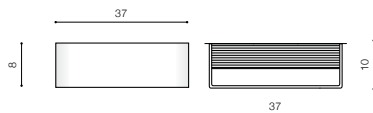

LED integrated

voltage: 230V	LED 12W 1008lm 3000K	
IP20		
technical	installation place	
specification	beam angle: 2x110°	

COLOUR / NEW INDEX NO.

- ☐ WHITE (WH) **AZ2427**