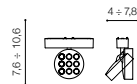

NEO SERIE 140 12W CCT BLUETOOTH

LED integrated

voltage: 48V	LED 12W 717lm CCT 3000K – 6700K		LED
IP20	>90 CRI dimmable		
technical	installation: NEO Track Magnetic		
specification	beam angle: 35°		

COLOUR / NEW INDEX NO.

■ BLACK (BK) **AZ5122**