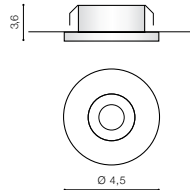

FILL ROUND

332 Downlights

BK

FILL R 5W 3000K / 4000K

LED integrated

voltage: 230V	LED 5W 425lm 3000K	
IP20	LED 5W 425lm 4000K	
technical specification	installation place	inlet opening Ø 4cm
		beam angle: 60°

usb charger including

COLOUR / NEW INDEX NO.

- BLACK 3000K (BK) **AZ3381**
- BLACK 4000K (BK) **AZ3382**