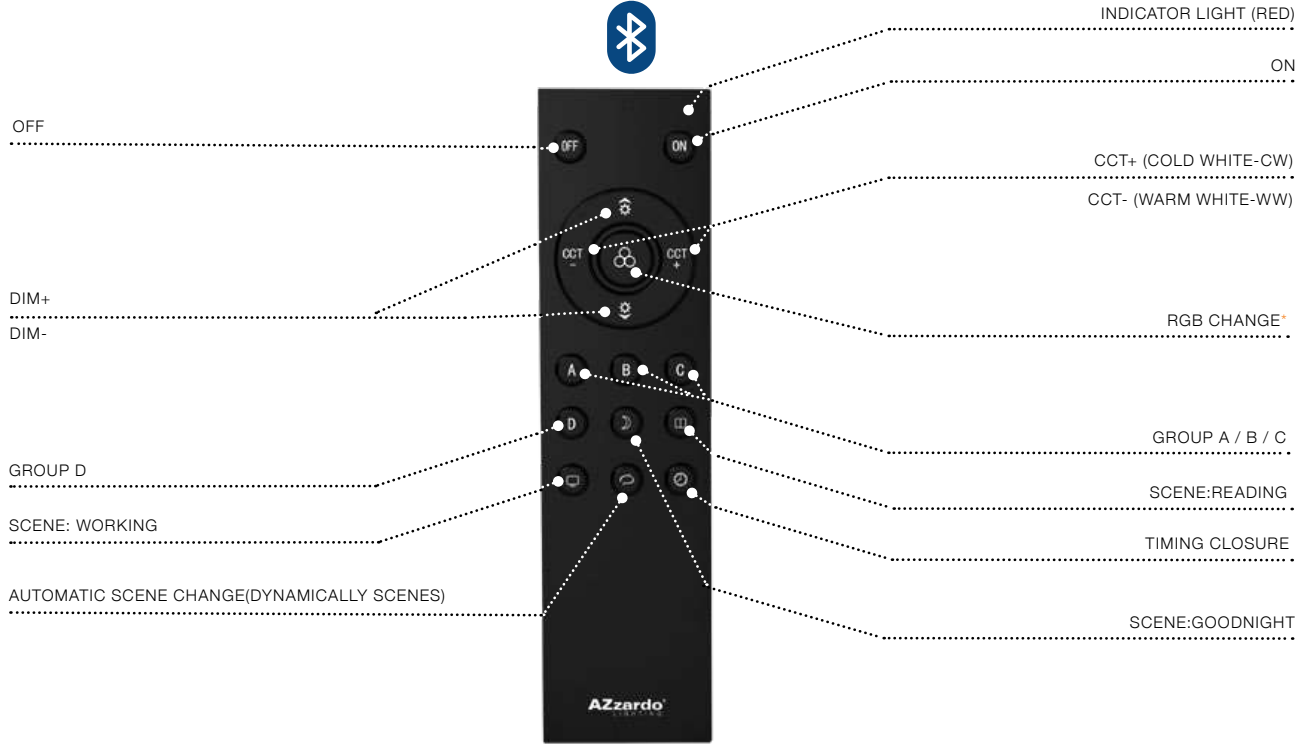

REMOTE CONTROL BLUETOOTH

Remote Control 4-Group & RGB & Bluetooth
Operating Schematic

AZ5265

*RGB CHANGE ONLY USED FOR RGB LAMPS
THE CCT LAMP CAN'T BE USE THIS BUTTON FUNCTION