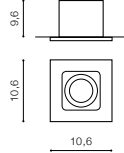

CESAR

352 Downlights

CESAR

bulb not included

voltage: 230V	connect GU10 1x Max 50W
IP20	installation place
	inlet opening 9x9cm

COLOUR / NEW INDEX NO.

CHROME (CH) **AZ1152**