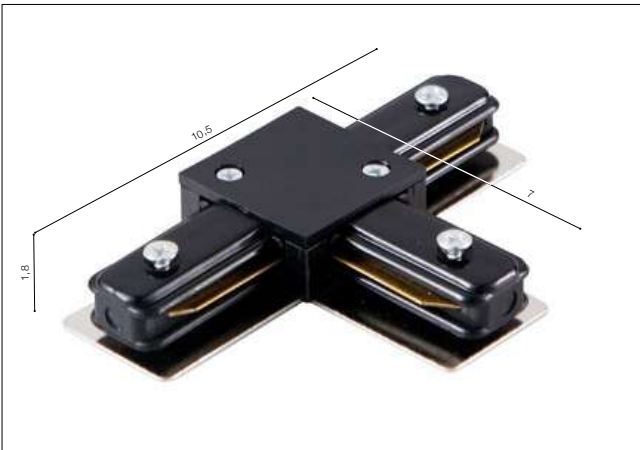

T Connector

- ☒ T CONNECTOR (BLACK) **AZ4741**
- ☐ T CONNECTOR (WHITE) **AZ4740**