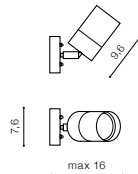

ROLF 2 500

bulb not includ	
voltage: 230V	LED GU10 2x MAX 35W
IP44	
installation place	

COLOUR / NEW INDEX NO.

- BLACK (BK) **AZ4456**
- DARK GREY (DGR) **AZ4457**