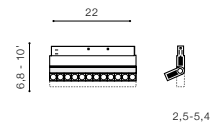

ALFA CYRUS TRACK MAGNETIC 18W		LED integrated
CCT BLUETOOTH		
voltage: 48 V	LED 18W 1640lm 3000K - 6000K dimm	LED
IP20	QR code	
technical specification	installation place: Alfa Track Magnetic	☐
	beam angle: 28°	☒

COLOUR / NEW INDEX NO.

■ BLACK (BK) **AZ5509**