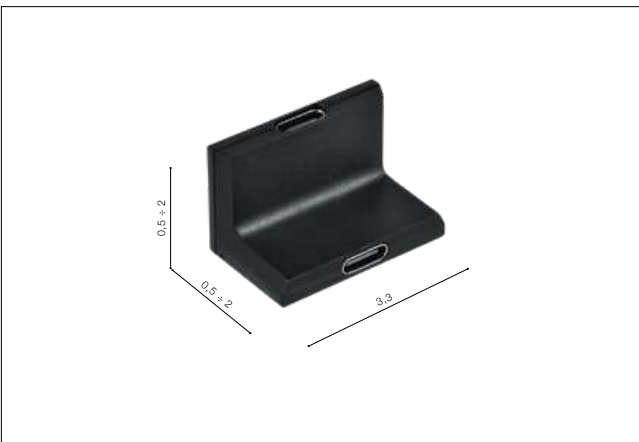

NEO TRACK MAGNETIC CONNECTOR FOR DRIVER

- TRACK MAGNETIC NEO CONNECTOR FOR DRIVER (BLACK) **AZ5134**

NEO TRACK MAGNETIC

156

Accessories for NEO Track Magnetic

NEO TRACK MAGNETIC CON 1

■ TRACK MAGNETIC NEO CON 1 (BLACK)AZ5136