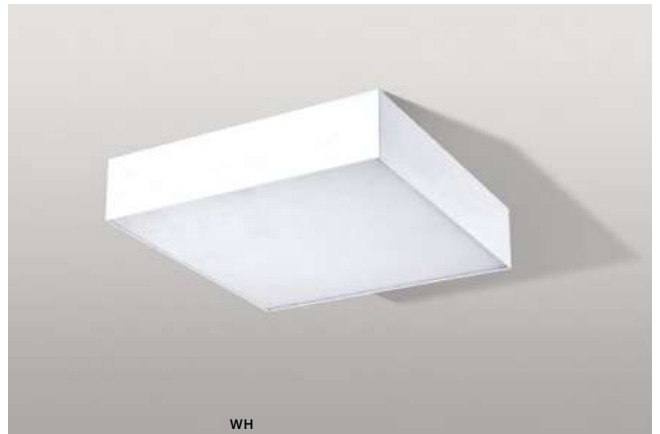

WH

MONZA II S 30 3000K/ 4000K

LED integrated

voltage: 230V	LED 36W 3500lm 3000K		LED
IP20	LED 36W 3550lm 4000K		
technical	installation place		
specification	beam angle: 120°		

COLOUR / NEW INDEX NO.

- 3000K WHITE (WH) **AZ3687**
- 3000K BLACK (BK) **AZ3686**