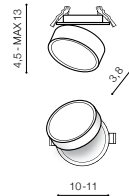

voltage: 230V	LED 18W 1300lm 3000K
IP20	installation place ☐ inlet opening Ø 9,5cm beam angle: 120°
technical specification	

COLOUR / NEW INDEX NO.

- ☐ 3000K WHITE (WH) **AZ4536**
- ☒ 3000K BLACK (BK) **AZ4535**