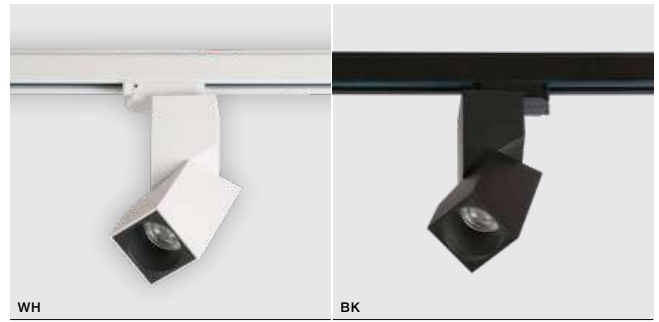

- WHITE / WHITE (WH/WH) **AZ3510**
- BLACK / BLACK (BK/BK) **AZ3511**
- BLACK / GOLD (BK/GO) **AZ3512**

WH/WH

BK/BK

BK/GO

SANTOS SQUARE TRACK

SANTOS SQUARE TRACK

LED integrated

voltage: 230V	LED 12W 1020lm 3000K	
IP20		
technical	installation: Track 3 Line	
specification	beam angle: 60°	