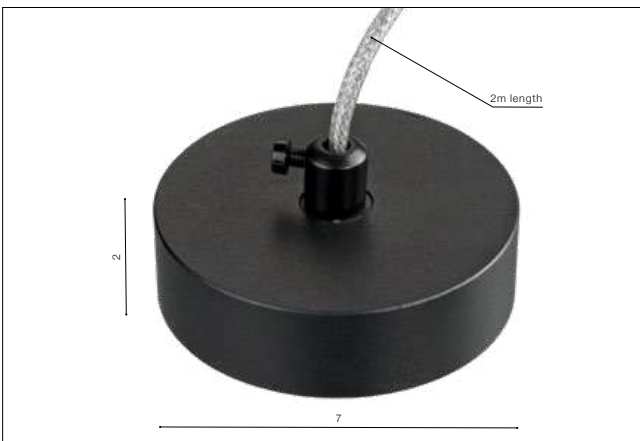

BETA TRACK MAGNETIC57 230V

Accessories for BETA Track Magnetic

BETA TRACK MAGNETIC57 230V STRAIGHT CONNECTOR MECHANICAL

- BETA TRACK MAGNETIC57 230V STRAIGHT CONNECTOR MECHANICAL (BLACK) **AZ5151**

BETA TRACK MAGNETIC57 230V SUSPENSION KIT

- BETA TRACK MAGNETIC57 230V SUSPENSION KIT (BLACK) **AZ5155**

Ceiling Plate + Wire

- TRACK CEILING PLATE + WIRE (BLACK) **AZ4780**
- TRACK CEILING PLATE + WIRE (WHITE) **AZ4782**

BETA TRACK MAGNETIC57 230V END CAP

- BETA TRACK MAGNETIC57 230V END CAP (BLACK) **AZ5166**
- BETA TRACK MAGNETIC57 230V END CAP (WHITE) **AZ5167**