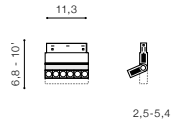

LED 6W 620lm 4000K

technical

installation place: Alfa Track Magnetic

specification

beam angle: 28°

COLOUR / NEW INDEX NO.

- 4000K BLACK (BK) **AZ5481**
- 3000K BLACK (BK) **AZ5482**

BK