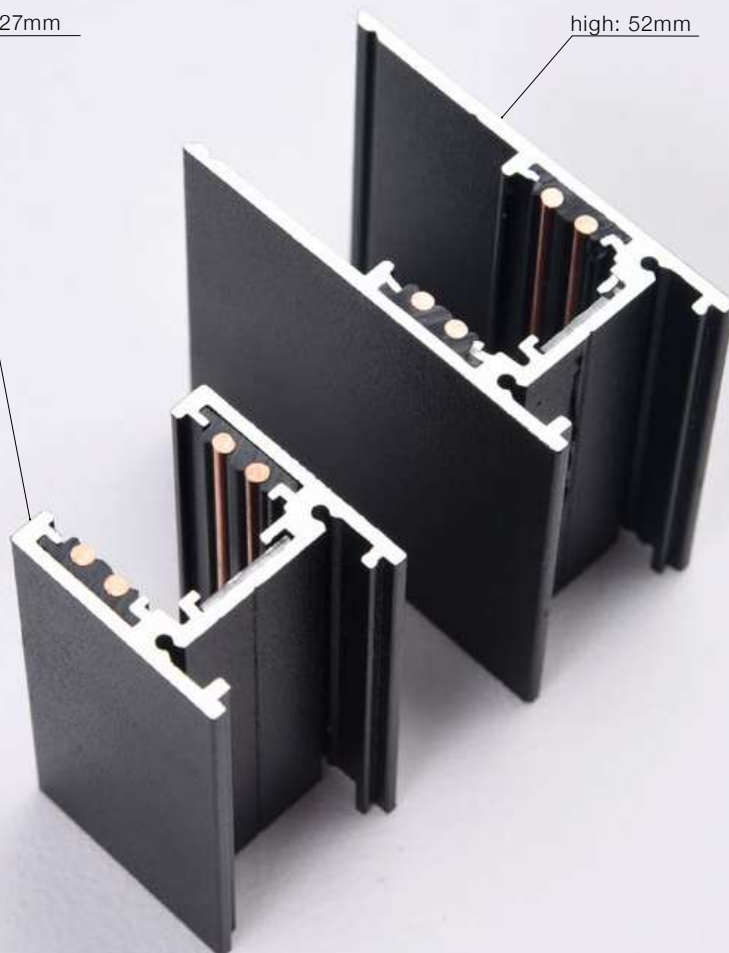

high: 27mm

high: 52mm