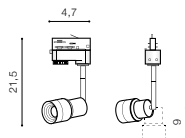

LUMI FLEX TRACK 3 LINE 3000K

LED integrated

voltage: 230V	LED 5W 500lm 3000K	
IP20		
technical	installation: Track 3 Line	
specification	adjustable beam angle: 19°÷ 70°	

COLOUR / NEW INDEX NO.

- ☐ WHITE FINISH SHINING (WH) **AZ4560**
- ☒ BLACK FINISH SHINING (BK) **AZ4559**