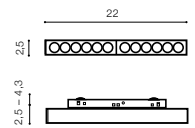

ALFA KIRA II TRACK MAGNETIC

78 Track Magnetic System – ALFA

ALFA KIRA II TRACK MAGNETIC 6W
3000K / 4000K LED integrated

voltage: 48V	LED 6W 640lm 3000K	LED
IP20	LED 6W 640lm 4000K	
technical specification	installation place: Alfa Track Magnetic	☐
	beam angle: 50°	☒

COLOUR / NEW INDEX NO.

- 3000K BLACK (BK) **AZ5469**
- 4000K BLACK (BK) **AZ5470**

ALFA KIRA II TRACK MAGNETIC 12W
3000K / 4000K LED integrated

voltage: 48V	LED 12W 1080lm 3000K	LED
IP20	LED 12W 1080lm 4000K	
technical specification	installation place: Alfa Track Magnetic	☐
	beam angle: 50°	☒

COLOUR / NEW INDEX NO.

- 3000K BLACK (BK) **AZ5471**
- 4000K BLACK (BK) **AZ5472**

ALFA KIRA II TRACK MAGNETIC 18W
3000K / 4000K LED integrated

voltage: 48V	LED 18W 2060lm 3000K	LED
IP20	LED 18W 2060lm 4000K	
technical specification	installation place: Alfa Track Magnetic	☐
	beam angle: 50°	☒

COLOUR / NEW INDEX NO.

- 3000K BLACK (BK) **AZ5473**
- 4000K BLACK (BK) **AZ5474**