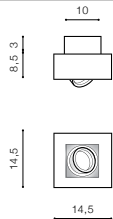

NIKEA 2 GU10

bulb not included

voltage: 230V	GU10 2x Max 50W
IP20	
	installation place

COLOUR / NEW INDEX NO.

- WHITE / BLACK (WH / BK) **AZ4433**
- WHITE (WH) **AZ4434**
- BLACK (BK) **AZ4435**