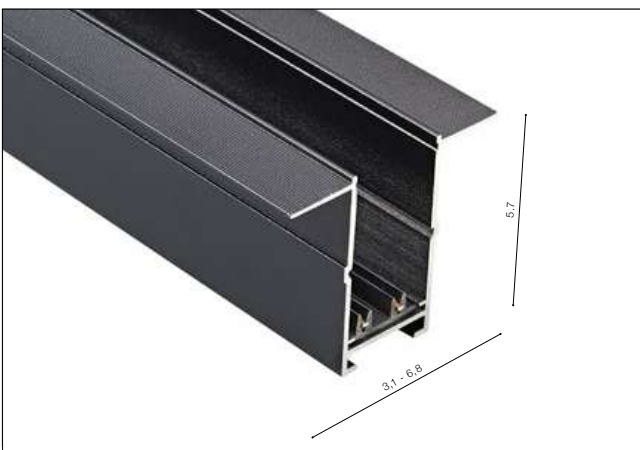

BETA TRACK MAGNETIC57 230V GIPS1 (1M, 2M, 3M)

- BETA TRACK MAGNETIC57 230V GIPS1 1M (BLACK) **AZ5145**
- BETA TRACK MAGNETIC57 230V GIPS1 1M (WHITE) **AZ5146**
- BETA TRACK MAGNETIC57 230V GIPS1 2M (BLACK) **AZ5147**
- BETA TRACK MAGNETIC57 230V GIPS1 2M (WHITE) **AZ5148**
- BETA TRACK MAGNETIC57 230V GIPS1 3M (BLACK) **AZ5149**
- BETA TRACK MAGNETIC57 230V GIPS1 3M (WHITE) **AZ5150**

DESIGN PATENTED BY AZZARDO