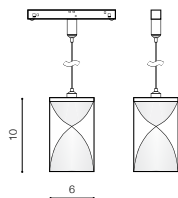

ALFA MAYA TRACK MAGNETIC

90 Track Magnetic System – ALFA

BK

ALFA MAYA TRACK MAGNETIC 3W 3000K

LED integrated ☒

voltage: 48V

LED 3W 250lm 3000K

IP20

LED

technical

installation: ALFA Track Magnetic – 52 or 27 ☒

specification

beam angle: 190° ☒

COLOUR / NEW INDEX NO.

■ BLACK (BK) **AZ4629**