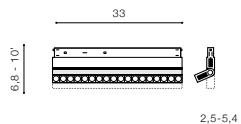

ALFA CYRUS TRACK MAGNETIC

82 Track Magnetic System – ALFA

BK

ALFA CYRUS TRACK MAGNETIC 6W

3000K / 4000K

LED integrated

voltage: 48 V

LED 6W 620lm 3000K

IP20

LED 6W 620lm 4000K

technical

installation place: Alfa Track Magnetic

specification

beam angle: 28°

COLOUR / NEW INDEX NO.

- 4000K BLACK (BK) **AZ5481**
- 3000K BLACK (BK) **AZ5482**

BK

ALFA CYRUS TRACK MAGNETIC 12W

3000K / 4000K

LED integrated

voltage: 48 V

LED 12W 1060lm 3000K

IP20

LED 12W 1060lm 4000K

technical

installation place: Alfa Track Magnetic

specification

beam angle: 28°

COLOUR / NEW INDEX NO.

- 4000K BLACK (BK) **AZ5483**
- 3000K BLACK (BK) **AZ5484**

BK

ALFA CYRUS TRACK MAGNETIC 18W

3000K / 4000K

LED integrated

voltage: 48 V

LED 18W 1640lm 3000K

IP20

LED 18W 1640lm 4000K

technical

installation place: Alfa Track Magnetic

specification

beam angle: 28°

COLOUR / NEW INDEX NO.

- 4000K BLACK (BK) **AZ5485**
- 3000K BLACK (BK) **AZ5486**