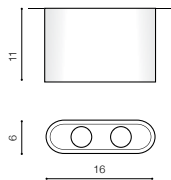

VISION

bulb not included ☒

voltage: 230V	LED connect GU10 2x Max. 50W	
IP20	installation place	

COLOUR / NEW INDEX NO.

■ BLACK (BK) **AZ1745**