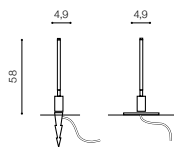

FREDO 98 IP54 4000K

voltage: 230V	LED 12W 780lm 4000K	LED integrated
IP54		
technical specification	installation:	
	beam angle: 120°	

COLOUR / NEW INDEX NO.

■ BLACK (BK) **AZ5338**