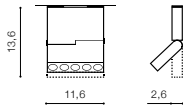

COLOUR / NEW INDEX NO.

- WHITE (WH) **AZ3488**
- BLACK (BK) **AZ3489**

WH

BK

DIADO

224 Exposed downlights

DIADO

LED integrated