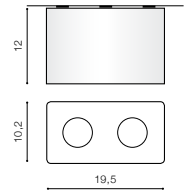

NINO 1

bulb not included ☒

voltage: 230V	connect GU10 1x Max 50W ☒
IP20	
	installation place ☒

COLOUR / NEW INDEX NO.

- ☒ BLACK / CHROME (BK / CH) **AZ0736**
- ☒ BLACK / ALUMINIUM (BK / ALU). **AZ1383**
- ☒ WHITE / CHROME (WH / CH) **AZ0735**
- ☒ WHITE / ALUMINIUM (WH / ALU) **AZ0598**

NINO 2

bulb not included ☒

voltage: 230V	connect GU10 2x Max 50W ☒
IP20	
	installation place ☒

COLOUR / NEW INDEX NO.

- ☒ BLACK / ALUMINIUM (BK / ALU). **AZ1385**
- ☒ WHITE / CHROME (WH / CH) **AZ0737**
- ☒ WHITE / ALUMINIUM (WH / ALU) **AZ1386**