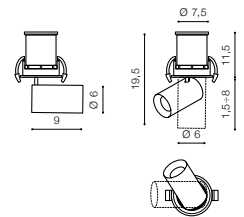

COLOUR / NEW INDEX NO.

- ☒ WHITE / BLACK (WH / BK) **AZ2828**
- ☒ BLACK / BLACK (BK / BK). **AZ2829**