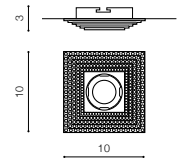

PIRAMIDE

300 Exclusive downlights

PIRAMIDE L

bulb not includ ☒

voltage: 230V	connect GU10 1x Max 50W ☒
IP20	installation place ☐
	inletet opening Ø 7,0 cm

COLOUR / NEW INDEX NO.

☒ CHROME (CH) **AZ1463**

PIRAMIDE XL

bulb not includ ☒

voltage: 230V	connect GU10 1x Max 50W ☒
IP20	installation place ☐
	inletet opening Ø 7,0 cm

COLOUR / NEW INDEX NO.

☒ CHROME (CH) **AZ1612**