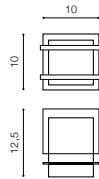

BLAS

bulb not includ ☒

voltage: 230V	connect G9 1x Max 40W ☒
IP20	installation place ☐

COLOUR / NEW INDEX NO.

■ BLACK (BK) **AZ3069**