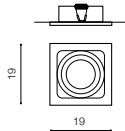

WH / BK

WH / BK

ALU

ALU

BK / BK

BK / BK