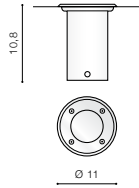

CH

HYDE SQUARE

bulb not includ

voltage: 230V	LED GU10 1x MAX 35W
IP54	
	installation place
	inlet opening Ø 5cm

COLOUR / NEW INDEX NO.

CHROME (CH) **AZ3326**