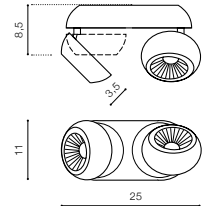

OJOS

232 Exposed downlights

LED integrated

voltage: 230V	LED 9W 700lm 3000K	
IP20		
technical	installation place	
specification	beam angle: 24°	

COLOUR / NEW INDEX NO.

- ☐ WHITE (WH) **AZ4196**
- ☒ BLACK (BK) **AZ4197**

LED integrated

voltage: 230V	LED 2x9W 700lm 3000K	
IP20		
technical	installation place	
specification	beam angle: 24°	

COLOUR / NEW INDEX NO.

- ☐ WHITE (WH) **AZ4198**
- ☒ BLACK (BK) **AZ4199**