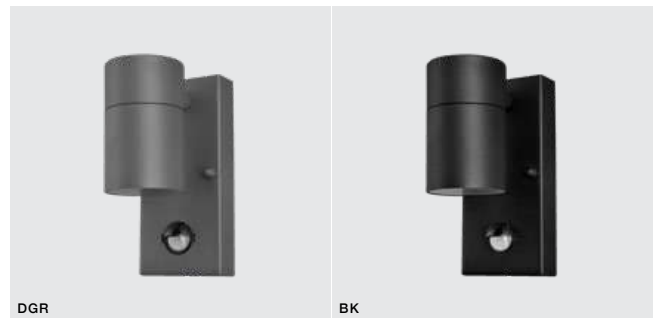

COLOUR / NEW INDEX NO.

- BLACK (BK) **AZ4473**
- DARK GREY (DGR) **AZ4474**

MASTER SLAVE SYSTEM

VENTA IP54

460 Outdoor lamps

VENTA

voltage: 230V	E27 1x MAX 40W	
IP54	installation place	

COLOUR / NEW INDEX NO.