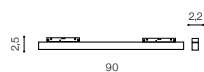

beam angle: 120°

COLOUR / NEW INDEX NO.

- SAND BLACK (BK) **AZ4850**
- WHITE (WH). **AZ4851**

ALFA SAGA II TRACK MAGNETIC CCT BLUETOOTH

62 Track Magnetic System – ALFA

ALFA SAGA II TRACK MAGNETIC 12W		LED integrated	
CCT BLUETOOTH		LED	
voltage: 48 V		LED 12W 380lm 3000K - 6000K dimm	<input type="checkbox"/>
IP20		installation place: Alfa Track Magnetic	
technical		beam angle: 120°	<input type="checkbox"/>
specification			