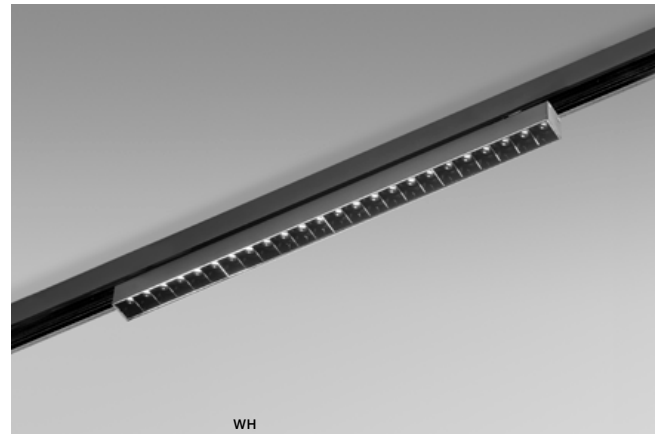

ALFA KIRA TRACK MAGNETIC

Track Magnetic System – ALFA