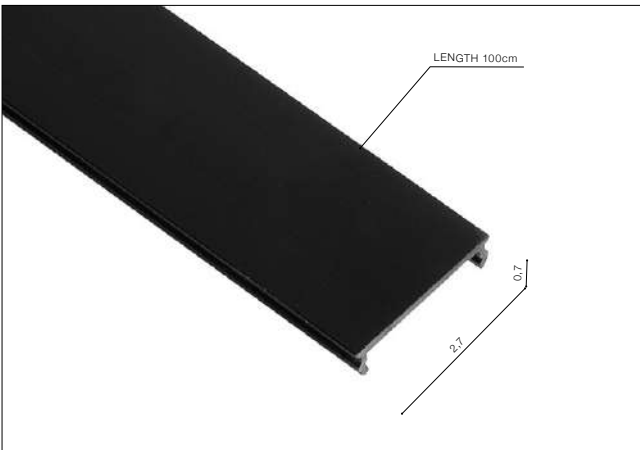

Ceiling Plate + Wire

- TRACK CEILING PLATE + WIRE (BLACK) **AZ4780**
- TRACK CEILING PLATE + WIRE (WHITE) **AZ4782**

ALFA Track Magnetic 52 Cover 1m

- ALFA TRACK MAGNETIC 52 COVER 1m (BLACK) **AZ4652**
- ALFA TRACK MAGNETIC 52 COVER 1m (WHITE) **AZ4653**