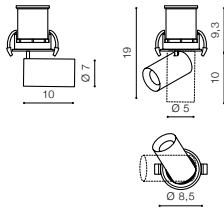

WH / BK

BK / BK