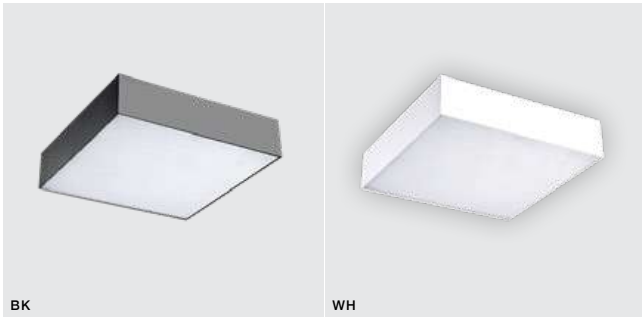

MONZA SQUARE

266

Exposed downlights

MONZA S 22 3000K/ 4000K LED integrated

voltage: 230V	LED 20W 3000K RA$\geq$90 1680lm	
IP20	LED 20W 4000K RA$\geq$90 1760lm	
technical	installation place ☐	
specification	beam angle: 120°	

MONZA S 40 V3000K/ 4000K LED integrated

voltage: 230V	LED 50W 3000K RA$\geq$90 4200lm	
IP20	LED 50W 4000K RA$\geq$90 4400lm	
technical	installation place ☐	
specification	beam angle: 120°	

COLOUR / NEW INDEX NO.

☐ 3000K WHITE (WH)	AZ2269	
☐ 3000K BLACK (BK)	AZ2271	
☐ 4000K WHITE (WH)	AZ2268	
☐ 4000K BLACK (BK)	AZ2270	

COLOUR / NEW INDEX NO.

☐ 3000K WHITE (WH)	AZ2273	
☐ 3000K BLACK (BK)	AZ2275	
☐ 4000K WHITE (WH)	AZ2272	
☐ 4000K BLACK (BK)	AZ2274