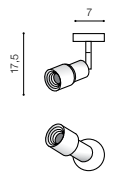

LUMI LED

420 Indoor wall lamps

LUMI

LED integrated ☒

voltage: 230V	LED 5W 500lm 3000K	LED
IP20		installation place ☐ ☐
technical specification		adjustable beam angle: 19°÷70° ☒ ☒

COLOUR / NEW INDEX NO.

- ☐ WHITE FINISH SHINING (WH) **AZ4556**
- ☒ BLACK FINISH SHINING (BK) **AZ4555**