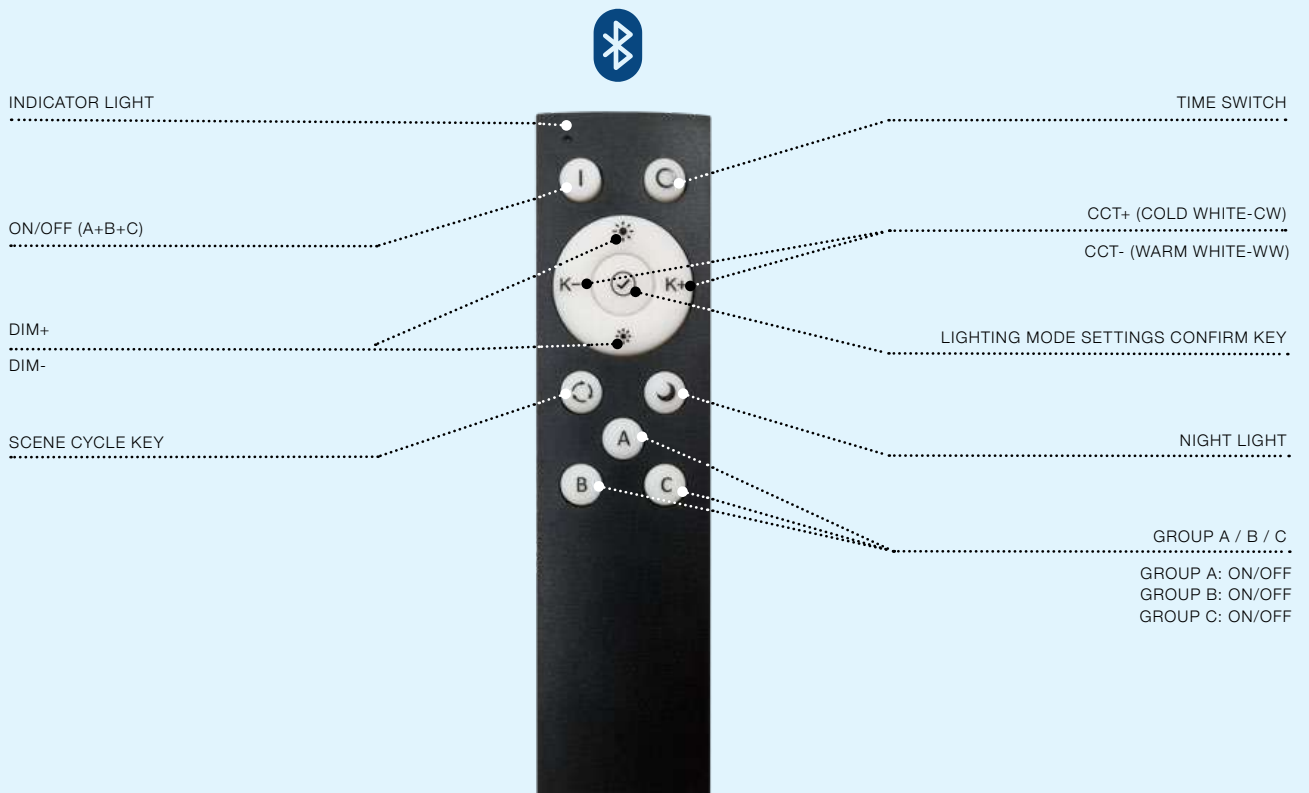

AZ5265

*RGB CHANGE ONLY USED FOR RGB LAMPS
THE CCT LAMP CAN'T BE USE THIS BUTTON FUNCTION

Remote Control 3 Group
Operating Schematic

AZ4857

GROUP A / B / C
GROUP A: ON/OFF
GROUP B: ON/OFF
GROUP C: ON/OFF

Switch Panel Remote Control 2-Group Bluetooth Bk