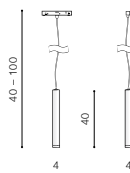

ALFA KERRY TRACK MAGNETIC CCT BLUETOOTH

Track Magnetic System - ALFA 67

ALFA KERRY TRACK MAGNETIC 7W CCT BLUETOOTH

LED integrated

voltage: 48 V

LED 7W 335lm 3000K - 6000K dimm

IP20

technical
specification

installation place: Alfa Track Magnetic

beam angle: 40°

COLOUR / NEW INDEX NO.

■ BLACK (BK) **AZ5516**