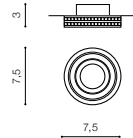

EVA

298 Exclusive downlights

EVA ROUND

bulb not includ

voltage: 230V	connect GU10 1x Max 50W
IP20	
	installation place
	inletetet opening Ø 6,5cm

COLOUR / NEW INDEX NO.

- GOLD (GO) **AZ1459**
- CHROME (CH) **AZ1458**

CH

EVA SQUARE

bulb not includ

voltage: 230V	connect GU10 1x Max 50W
IP20	
	installation place
	inletetet opening Ø 6,5cm

COLOUR / NEW INDEX NO.

- CHROME (CH) **AZ1460**