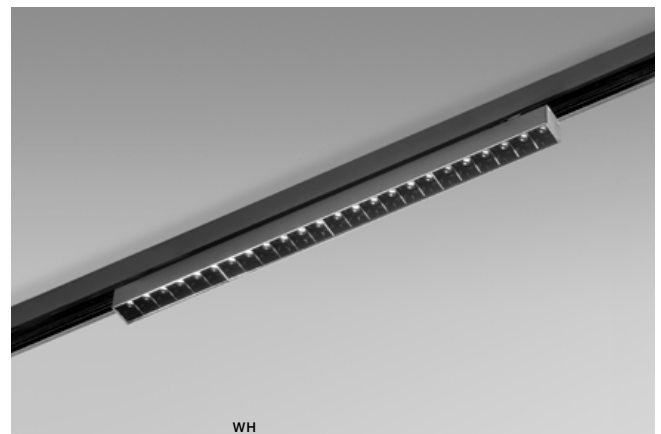

ALFA KIRA TRACK MAGNETIC 30W
CCT BLUETOOTH LED integrated

voltage: 48V		LED 30W 1750lm	
IP20		installation: ALFA Track Magnetic – 52 or 27 ☐	
technical specification		beam angle: 50°	

COLOUR / NEW INDEX NO.

BLACK (BK) **AZ4903**