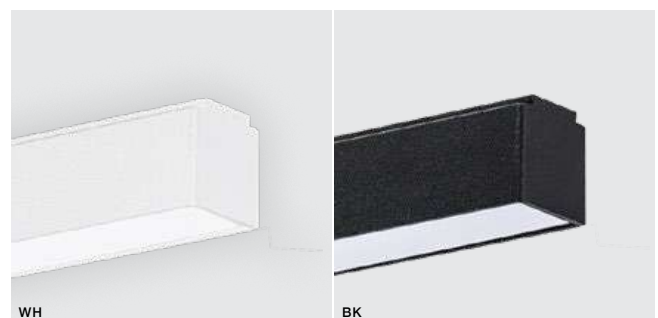

IP20

installation: ALFA Track Magnetic – 52 or 27

technical

beam angle: 120°

specification

COLOUR / NEW INDEX NO.

- WHITE (WH) **AZ4612**
- BLACK (BK) **AZ4611**

ALFA SAGA II TRACK MAGNETIC