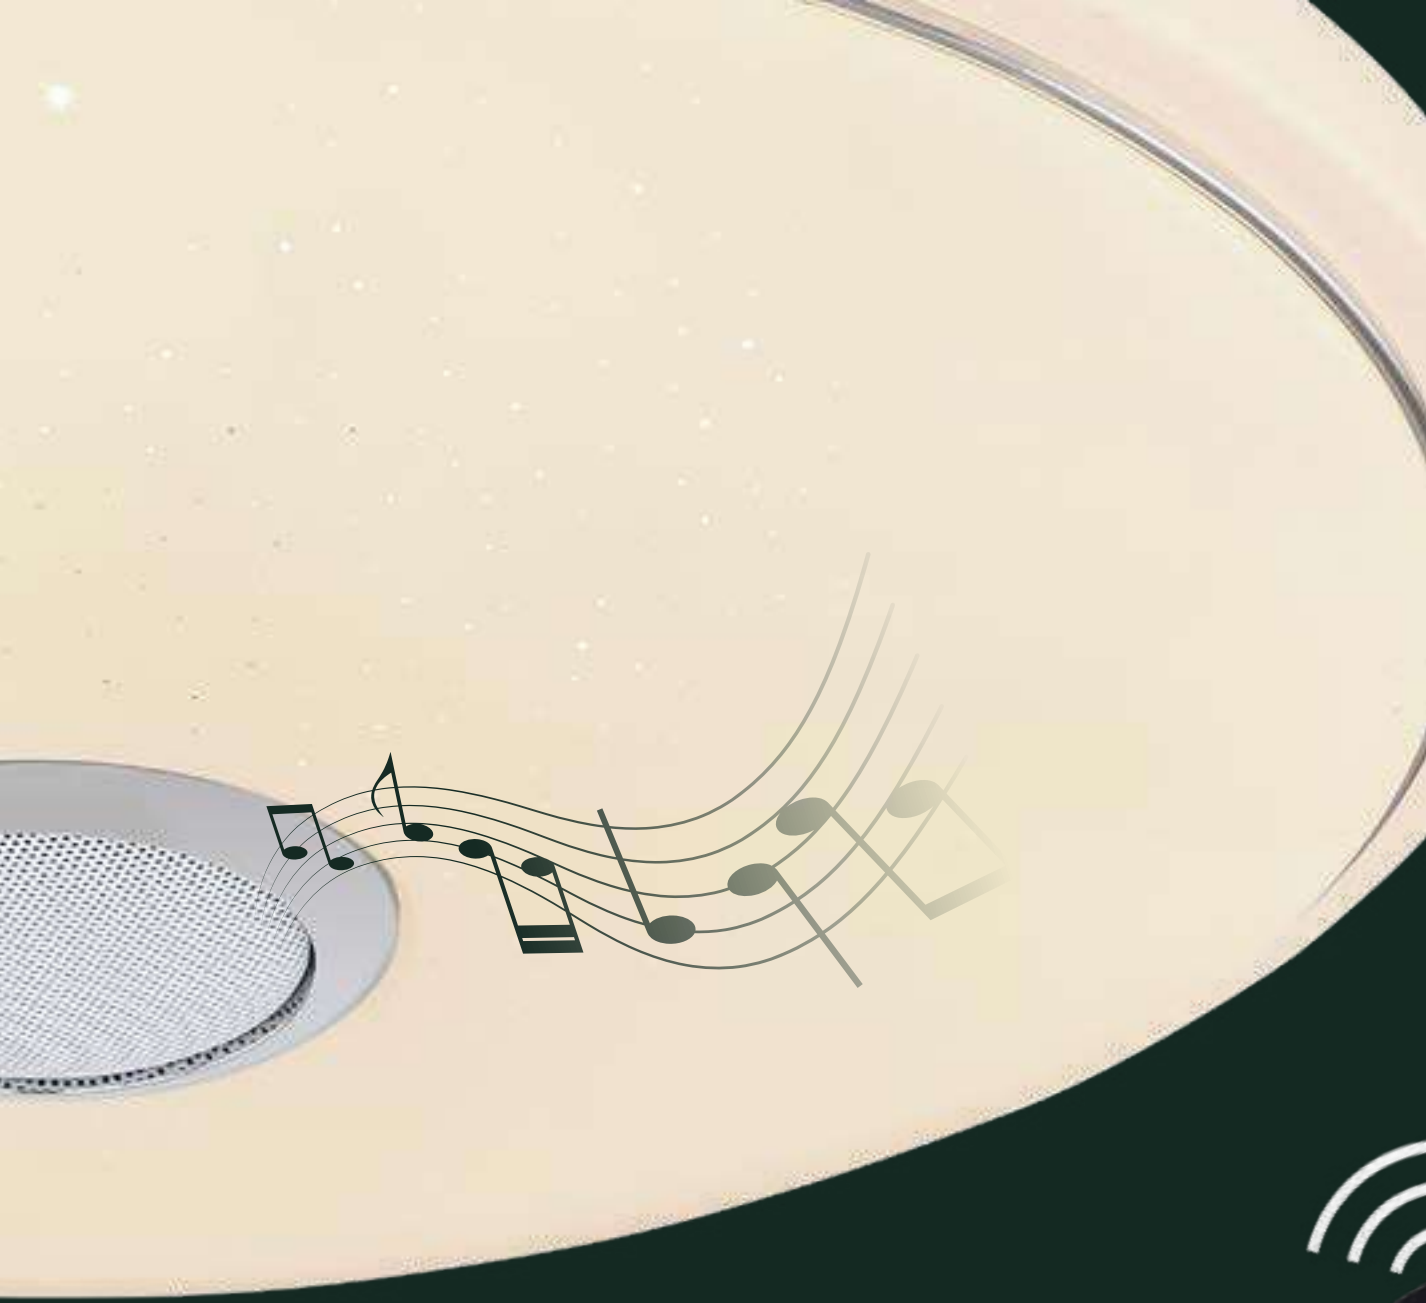

Connor

41386-18LIP
incl. LED 18W
incl. speaker 3W
200-1800lm
150-1200lm
3000-6500K
3000|4200|6500K

VPE: 6
Ø40cm ▾ 10cm
metal white,
acrylic opal,
chrome ring

incl.	many light steps	IP44	3W		sparkle decor
many steps	timer	memory function	colour fixing	night light	dimmable