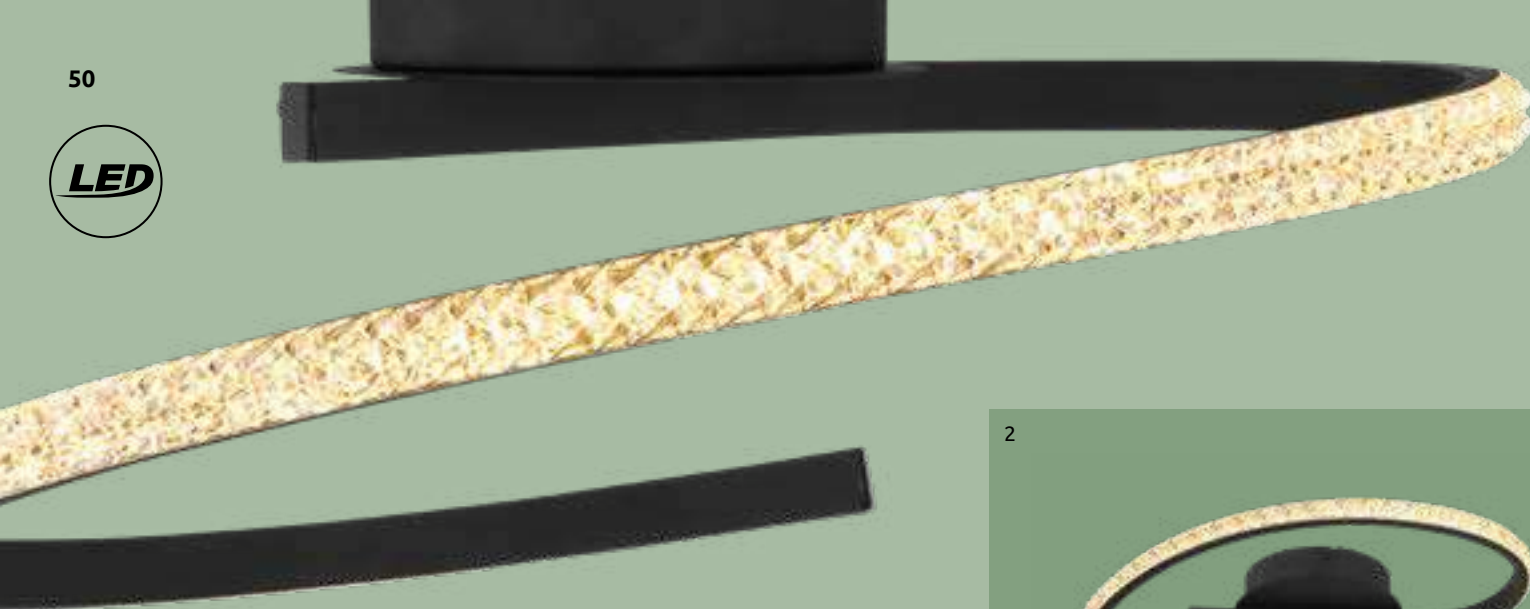

2

1

Jules

1	67169D2	incl. LED 20W	2200lm	1300lm	3000K	VPE: 6	↔90,5cm x 43cm	▽13cm
2	67169D1	incl. LED 20W	2400lm	1050lm	3000K	VPE: 6	↔47cm x 44cm	▽13cm

metal black matt, acrylic, acrylic crystals