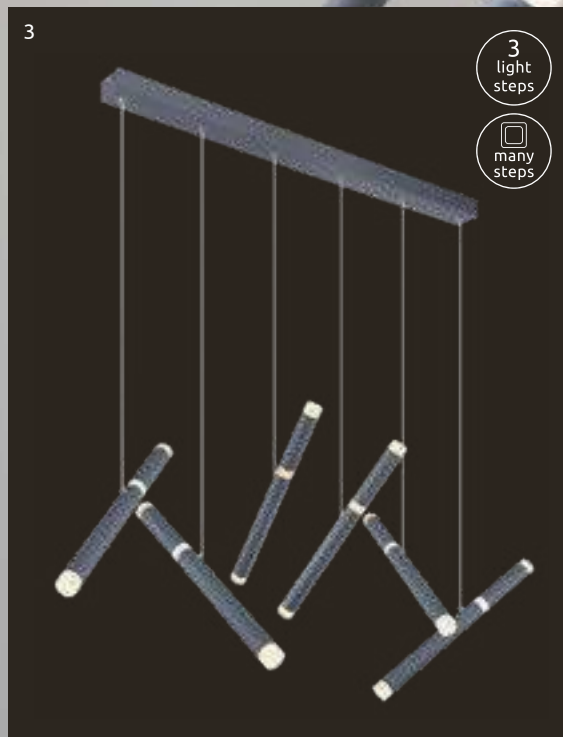

LED

Kelsy

1	67128-30	incl. LED 30W	3000lm	1000lm	4000K	VPE: 4	Ø35cm ▾ 180cm
2	67128-80	incl. LED 80W	8000lm	2600lm	4000K	VPE: 2	Ø85cm ▾ 250cm
3	67128-36	incl. LED 36W	3600lm	1100lm	4000K	VPE: 4	↔ 105cm x 33cm ▾ 120cm

metal graphite, acrylic opal