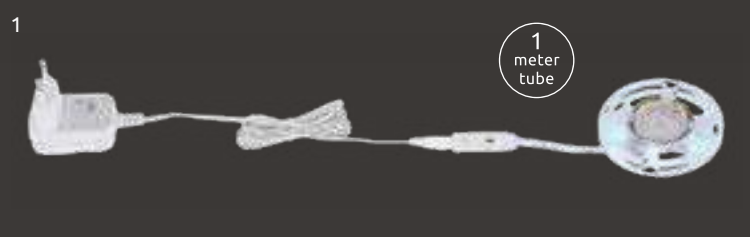

Led Band

				VPE: 20	↔ max. 250cm x 1cm ↓0,2cm
1	39016	incl. RGBW LED 6W	100lm	100lm	
2	39017	incl. RGBW LED 12W	220lm	220lm	↔ max. 350cm x 1cm ↓0,2cm