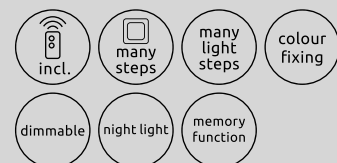

Manni

1	41759-24	incl. LED 24W	300-2400lm	130-1100lm	2700-6500K 2700|4200|6500K	VPE: 5	Ø38,5cm ▾8cm
2	41759-40	incl. LED 40W	380-4000lm	190-1850lm	2700-6500K 2700|4200|6500K	VPE: 5	Ø48,5cm ▾8cm

metal white, plastic black, plastic bronze coloured, acrylic opal