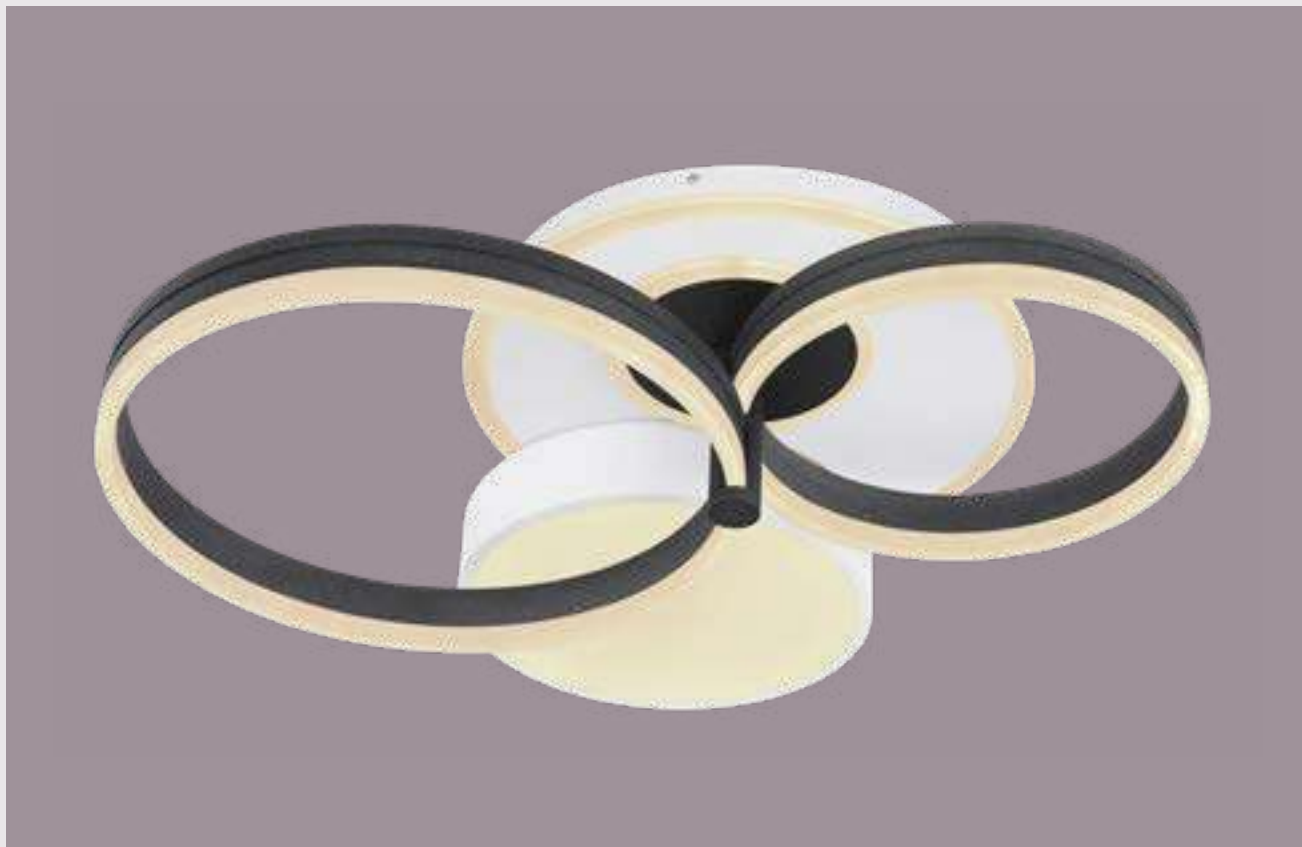

Jack

48444-45

incl. LED 45W

4350lm

2150lm

2700|4000|6000K

VPE: 4

Ø49,5cm ▾7,5cm

metal black matt,
white matt,
aluminium black matt,
plastic opal

memory
function

many
steps

3
light
steps

Jack

48448-48

incl. LED 48W

455-6051lm

147-2015lm

2700-6000K

2700|4000|6000K

VPE: 1

↔ 69cm x 59cm

▾16cm

metal white matt,
black matt, acrylic,
plastic opal