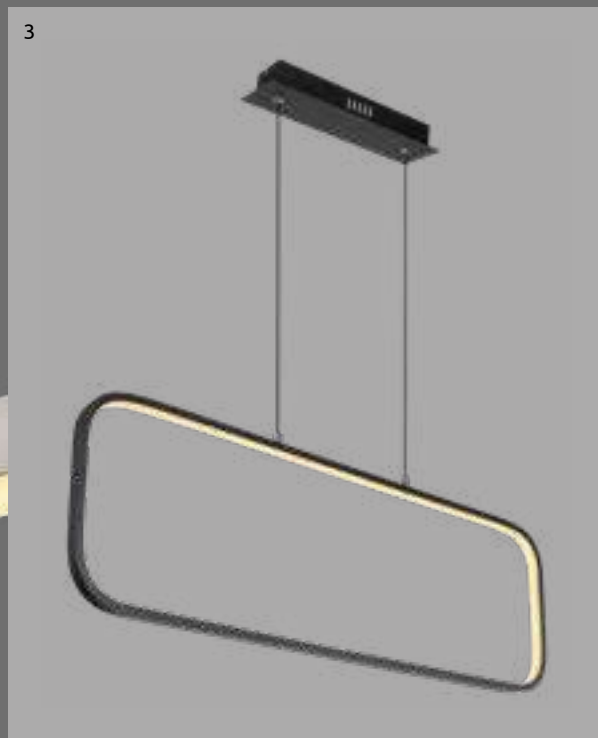

Silla

1	67262D	incl. LED 16W	1760lm	505lm	3000K	VPE: 4	↔ 63cm x 30,5cm ▾ 7cm	nickel matt, aluminium brushed, plastic opal
2	67262S	incl. LED 24W	2640lm	1186lm	3000K	VPE: 4	↔ 23cm x 18cm ↓ 130,5cm	nickel matt, aluminium brushed, plastic opal
3	67262HB	incl. LED 24W	2640lm	843lm	3000K	VPE: 4	↔ 80cm x 26,5cm ▾ 120cm	metal black matt, aluminium black matt, plastic opal
4	67262H	incl. LED 24W	2640lm	1160lm	3000K	VPE: 4	↔ 80cm x 26,5cm ▾ 120cm	nickel matt, aluminium brushed, plastic opal
5	67262SB	incl. LED 24W	2640lm	819lm	3000K	VPE: 4	↔ 23cm x 18cm ↓ 130,5cm	metal black matt, aluminium black matt, plastic opal
6	67262DB	incl. LED 16W	1760lm	441lm	3000K	VPE: 4	↔ 63cm x 30,5cm ▾ 7cm	metal black matt, aluminium black matt, plastic opal