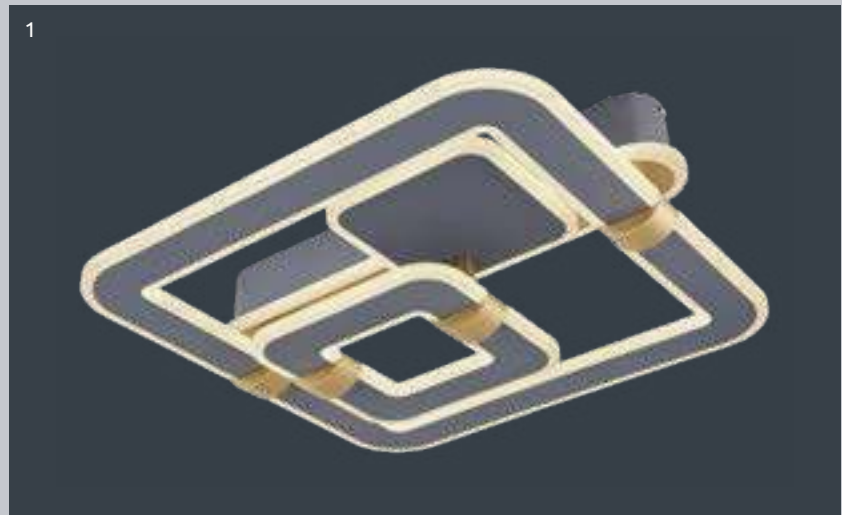

Margy

1	48447-56	incl. LED 56W	560-6880lm	200-2545lm	2700-6000K 2700|4000|6000K	VPE: 1 ↔ 50cm x 47cm ▾ 15,5cm
2	48447-48	incl. LED 48W	456-5460lm	161-2520lm	2700-6000K 2700|4000|6000K	VPE: 1 ↔ 50cm x 47cm ▾ 15,5cm

metal grey matt, golden matt, acrylic opal