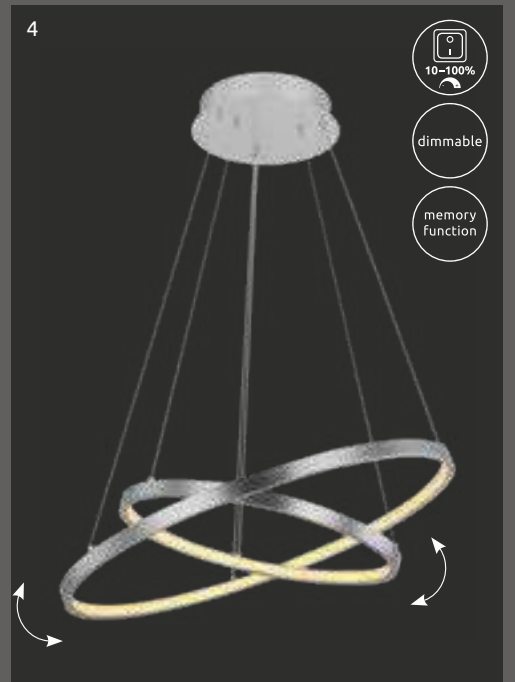

Ralph

1	67192-29	incl. LED 29W	2300lm	1400lm	3000K	VPE: 6	Ø60,5cm ▾120cm
2	67192-19	incl. LED 19W	1400lm	900lm	3000K	VPE: 6	Ø38,5cm ▾120cm
3	67192-57	incl. LED 57W	310-3100lm	220-2200lm	3000K	VPE: 6	Ø51cm ▾120cm
4	67192-42	incl. LED 42W	230-2300lm	150-1500lm	3000K	VPE: 6	Ø51cm ▾120cm

nickel matt, plastic opal