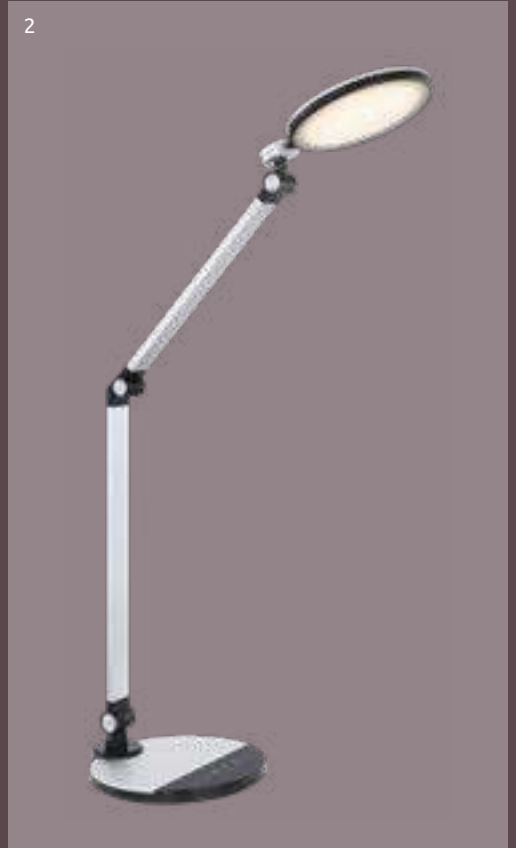

Konsti

1	58428B	incl. LED 10W	42-825lm	32-605lm	3000|4000|6300K	VPE: 6	↔ max.70cm	↕ max.90,5cm
2	58428S	incl. LED 10W	42-825lm	32-605lm	3000|4000|6300K	VPE: 6	↔ max.70cm	↕ max.90,5cm

- adapter
  incl.
- many
  light
  steps
- colour
  fixing
- continuous
  touch
  dimmer
- touch
  many
  steps
- touch
  on/off

aluminium black, plastic black,
plastic opal satin
aluminium silver, plastic silver black,
plastic opal satin