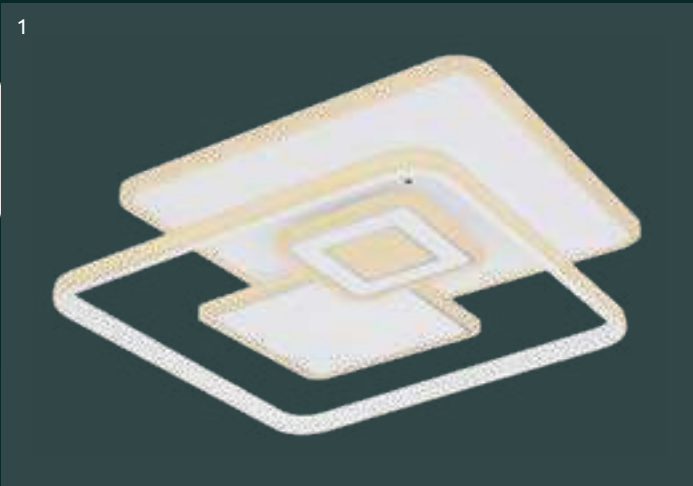

600-4900lm

3000-6000K

3000|4500|6000K

VPE: 2

↔ 56cm x 56cm
 ∇ 6cm

metal white,
acrylic opal

Roderick

- incl.
- dimmable
- many steps
- many light steps
- colour fixing
- night light
- memory function