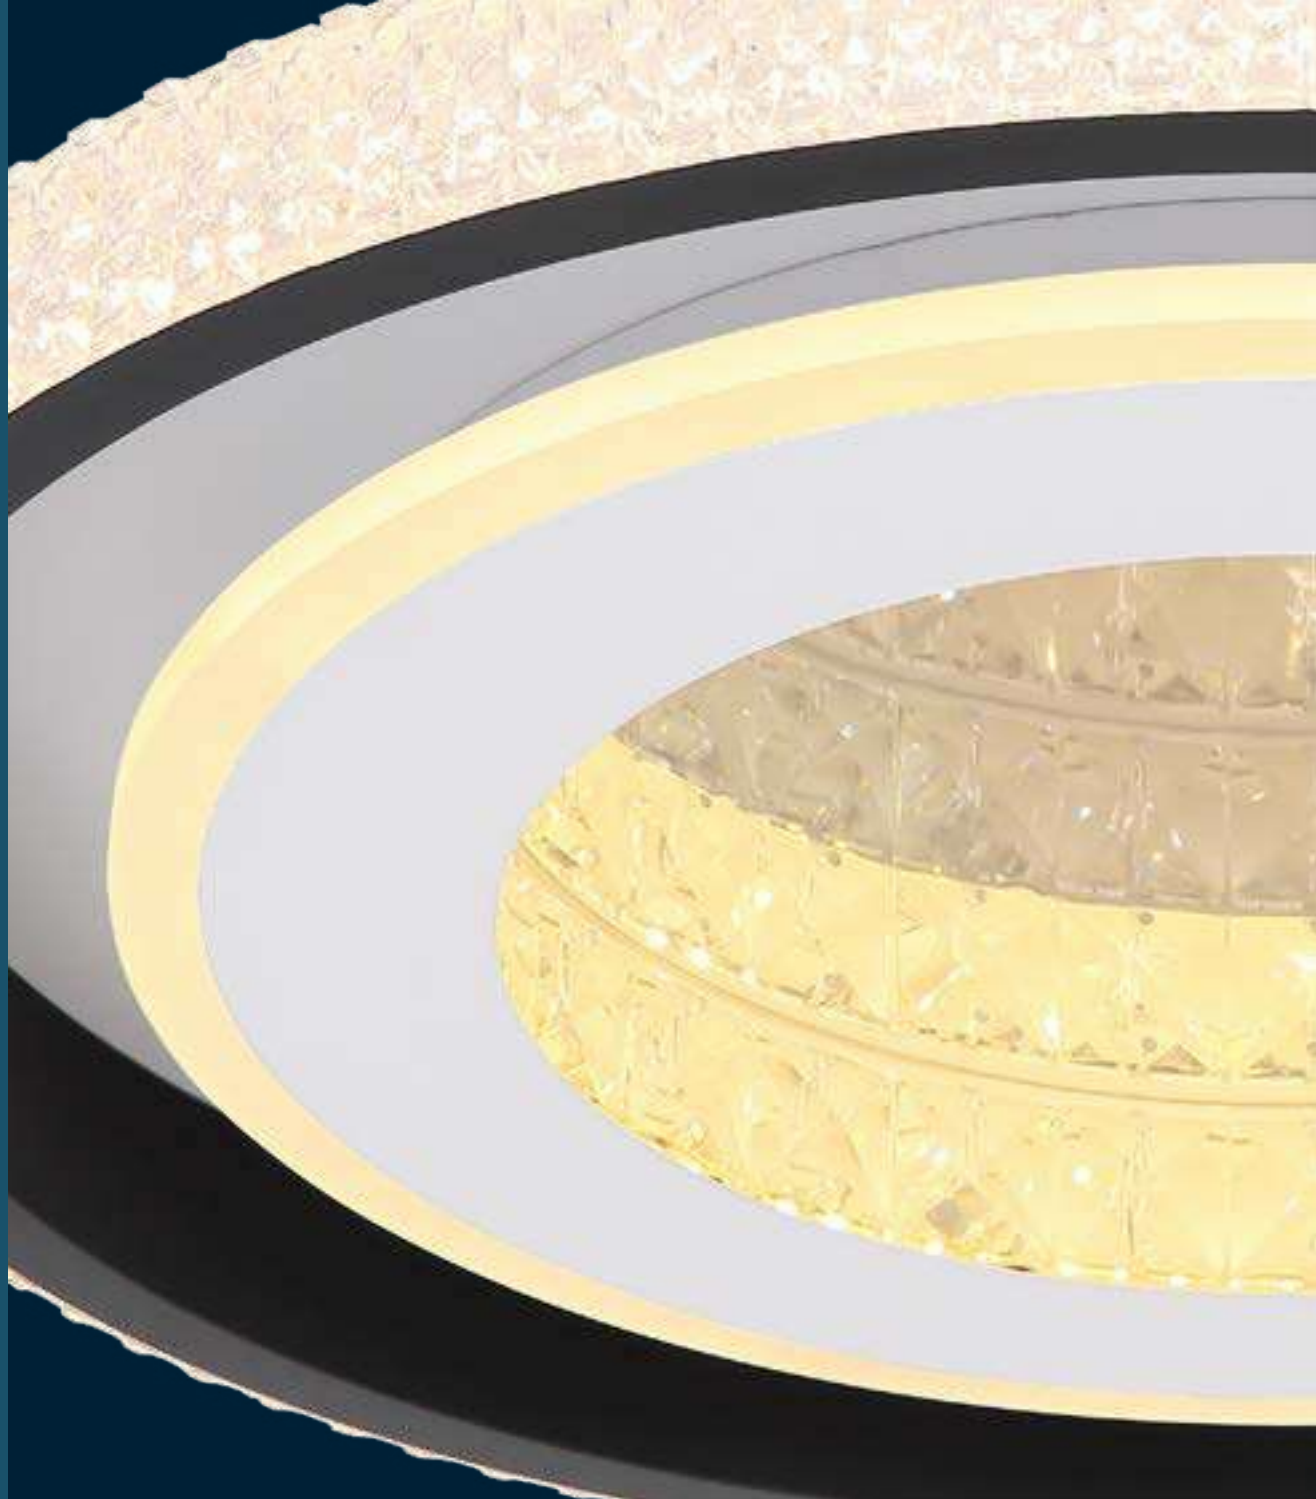

Lucky

41290-52

incl. LED 52W

462-6340lm

198-2260lm

2700-6000K

VPE: 1

Ø50cm ▾8cm