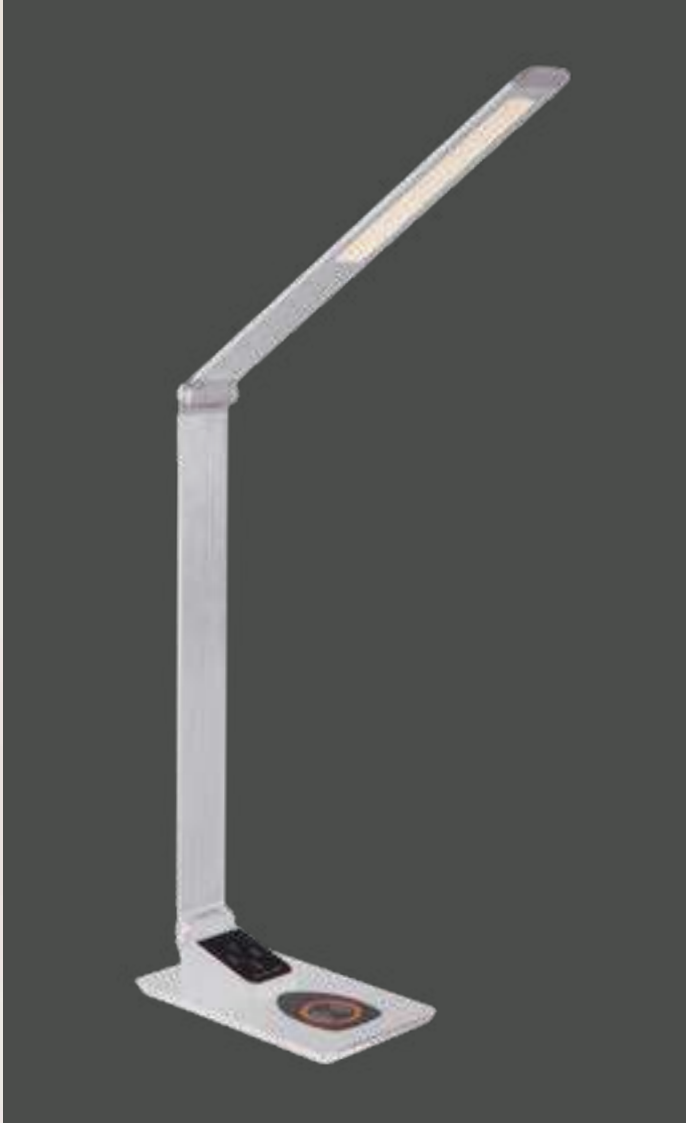

Viggo

1	41499C	incl. LED 18W	2070lm	760lm	3000K	VPE: 8	↔ 10cm	↕ 61cm	↳ 6cm	metal chromed, aluminium brushed, plastic opal
2	41499B	incl. LED 18W	2070lm	950lm	3000K	VPE: 8	↔ 10cm	↕ 61cm	↳ 6cm	metal black matt, aluminium brushed black matt, plastic opal