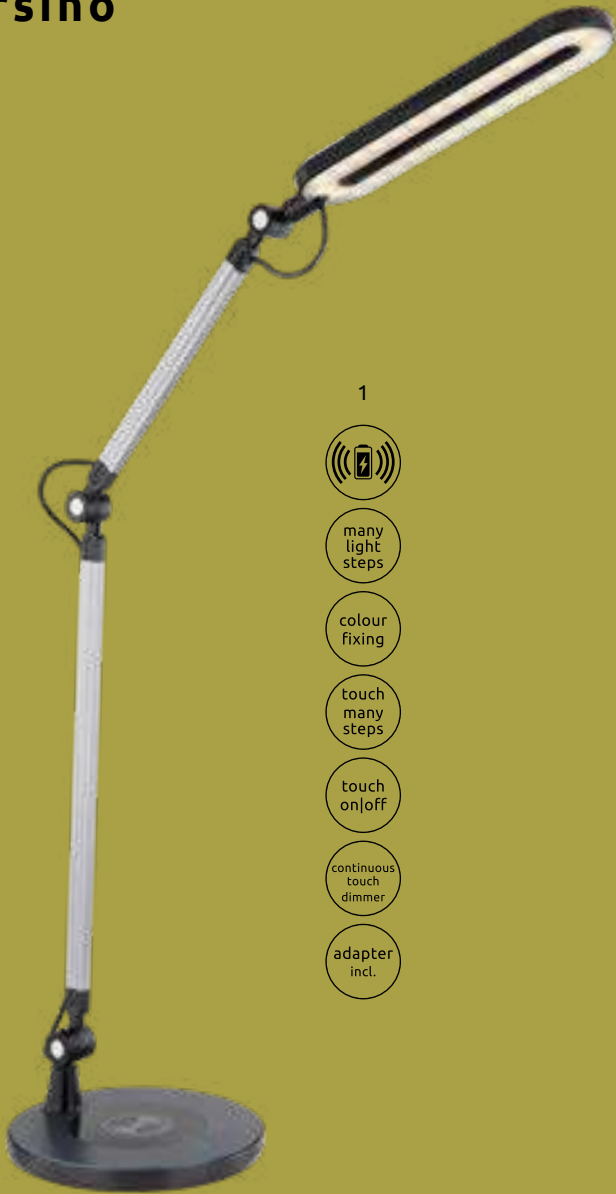

↔ max.43cm x 14,5cm
↓ max.58cm

aluminium grey,
plastic grey, white

Ursino

- 1
-  wireless charging
 -  many light steps
 -  colour fixing
 -  touch many steps
 -  touch on/off
 -  continuous touch dimmer
 -  adapter incl.