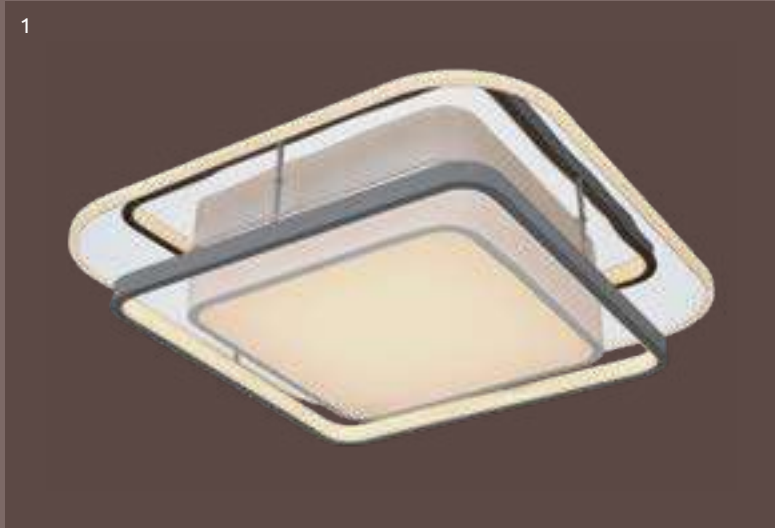

Leola

1	48017-60	incl. LED 60W	400-4200lm	265-2650lm	3000-6000K 3000|4500|6000K	VPE: 4 ↔ 49cm x 49cm ▾10,5cm
2	48017-60R	incl. LED 60W	400-4200lm	265-2650lm	3000-6000K 3000|4500|6000K	VPE: 4 Ø49cm ▾10,5cm

metal white matt, metal grey, chrome, stainless steel, acrylic white

- incl.
- dimmable
- many steps
- many light steps
- colour fixing
- night light
- memory function