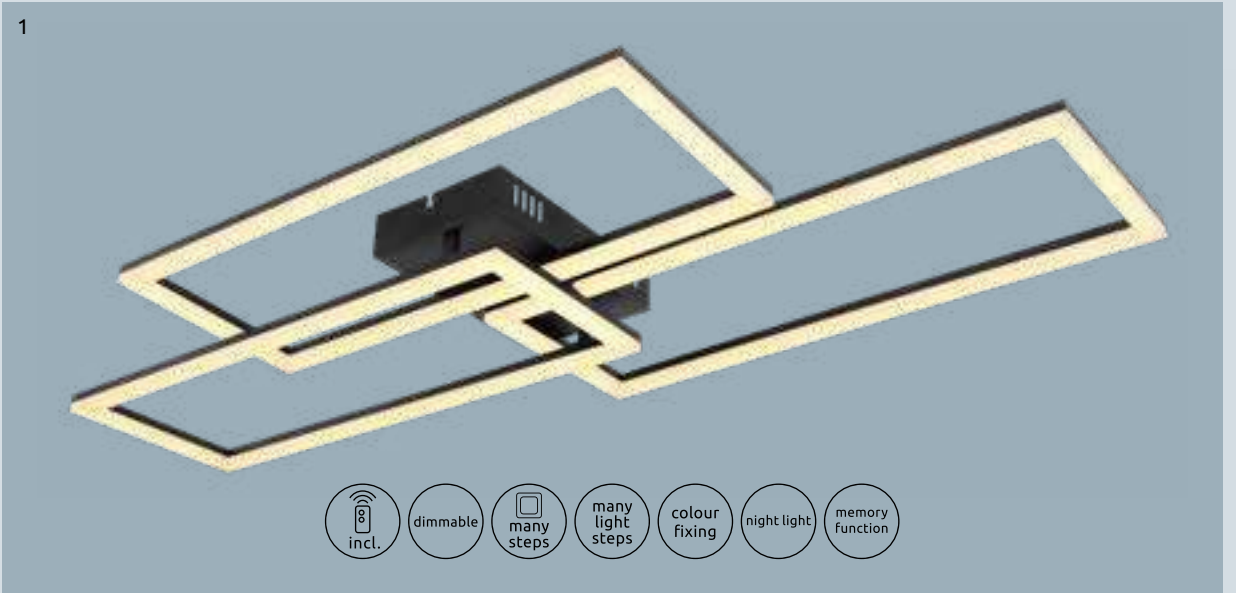

- incl.
- dimmable
- many steps
- many light steps
- colour fixing
- night light
- memory function