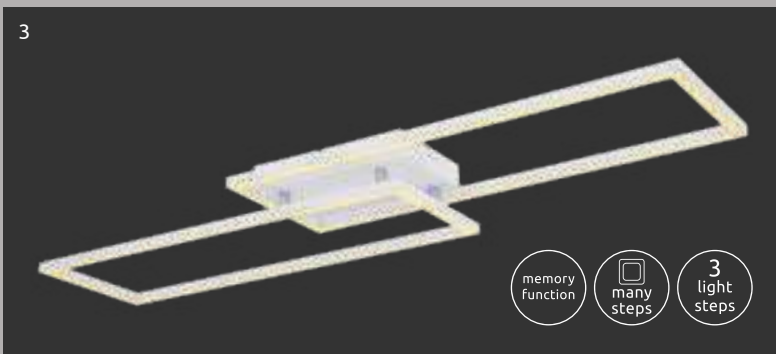

Tatjana

1	67243-24B	incl. LED 24W	2100lm	900lm	3000K	VPE: 4 ↔ 71cm x 23cm ▾ 7,5cm metal black matt, acrylic opal
2	67243-36B	incl. LED 36W	3300lm	1300lm	2700|4000|6000K	VPE: 4 ↔ 101cm x 29cm ▾ 7,5cm metal black matt, acrylic opal
3	67243-36W	incl. LED 36W	3300lm	2200lm	2700|4000|6000K	VPE: 4 ↔ 101cm x 29cm ▾ 7,5cm metal black matt, acrylic opal
4	67243-24W	incl. LED 24W	2100lm	1400lm	3000K	VPE: 4 ↔ 71cm x 23cm ▾ 7,5cm metal black matt, acrylic opal