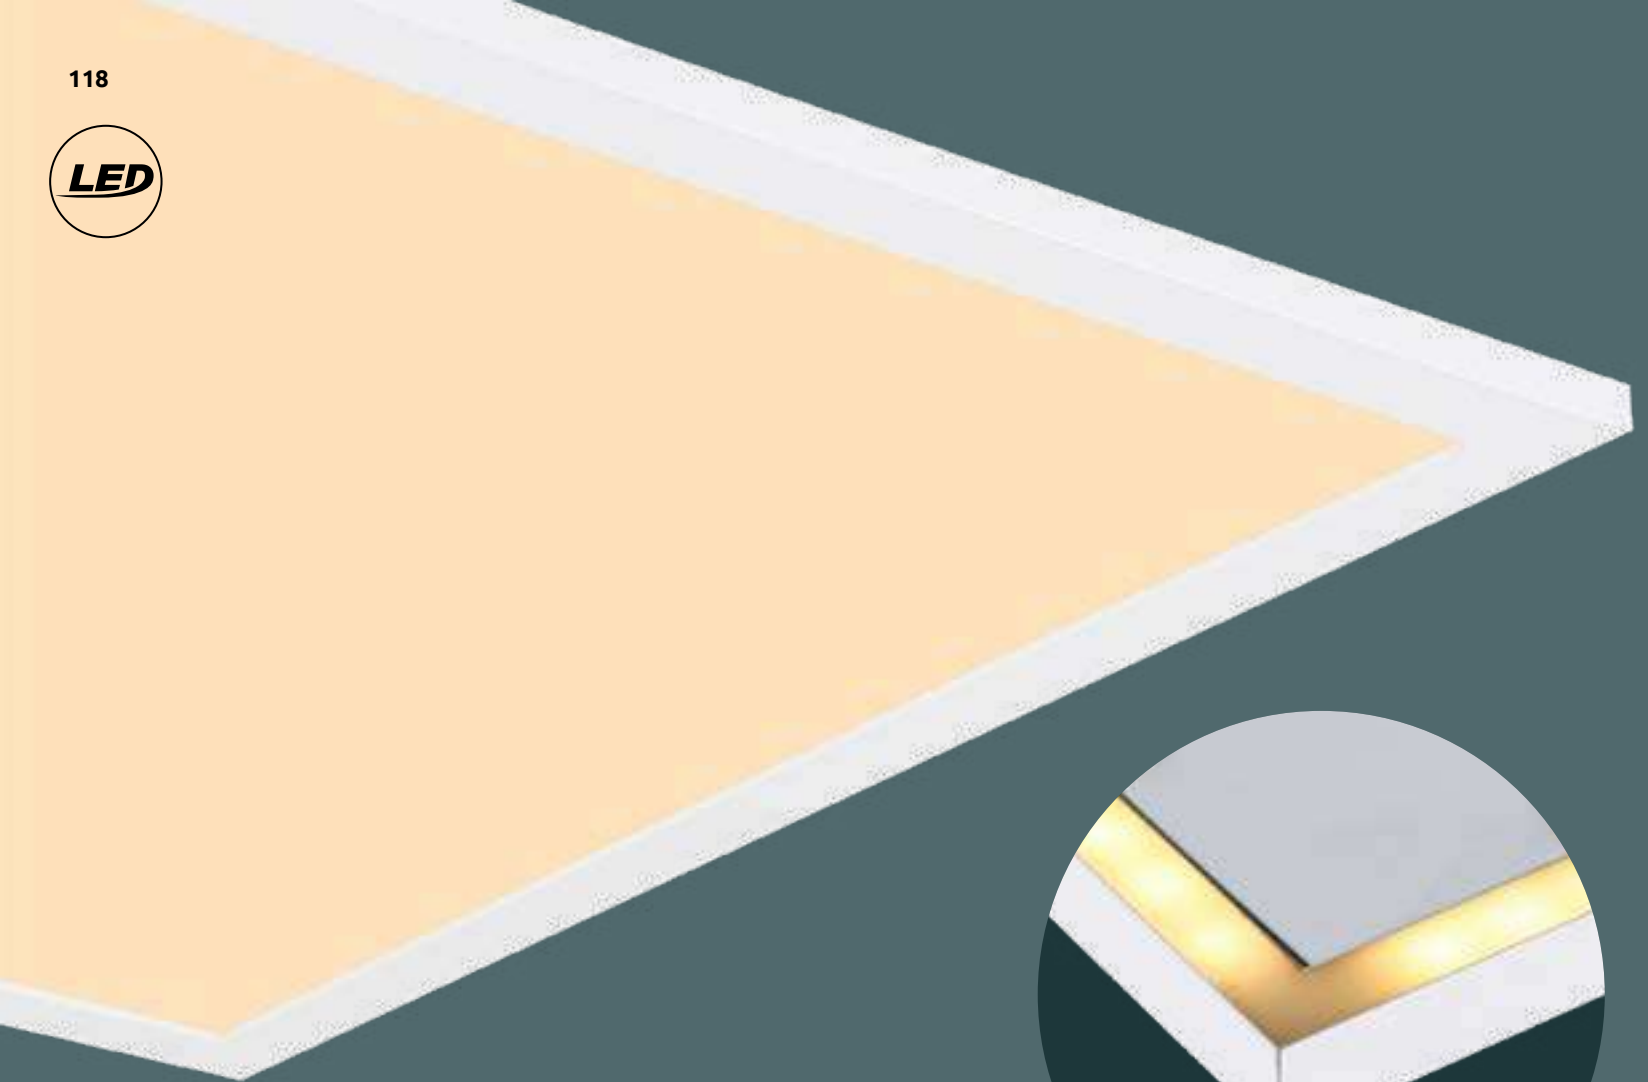

Sunao

1	41597D1	incl. LED 18W	1800lm	1130lm	3000K	VPE: 4	↔ 40cm x 40cm ↓ 4,5cm
		incl. LED 4W	400lm	270lm			
2	41597D	incl. LED 18W	1800lm	1130lm	3000K	VPE: 4	↔ 30cm x 30cm ↓ 4,5cm
		incl. LED 4W	400lm	270lm			

metal white, aluminium white, acrylic opal