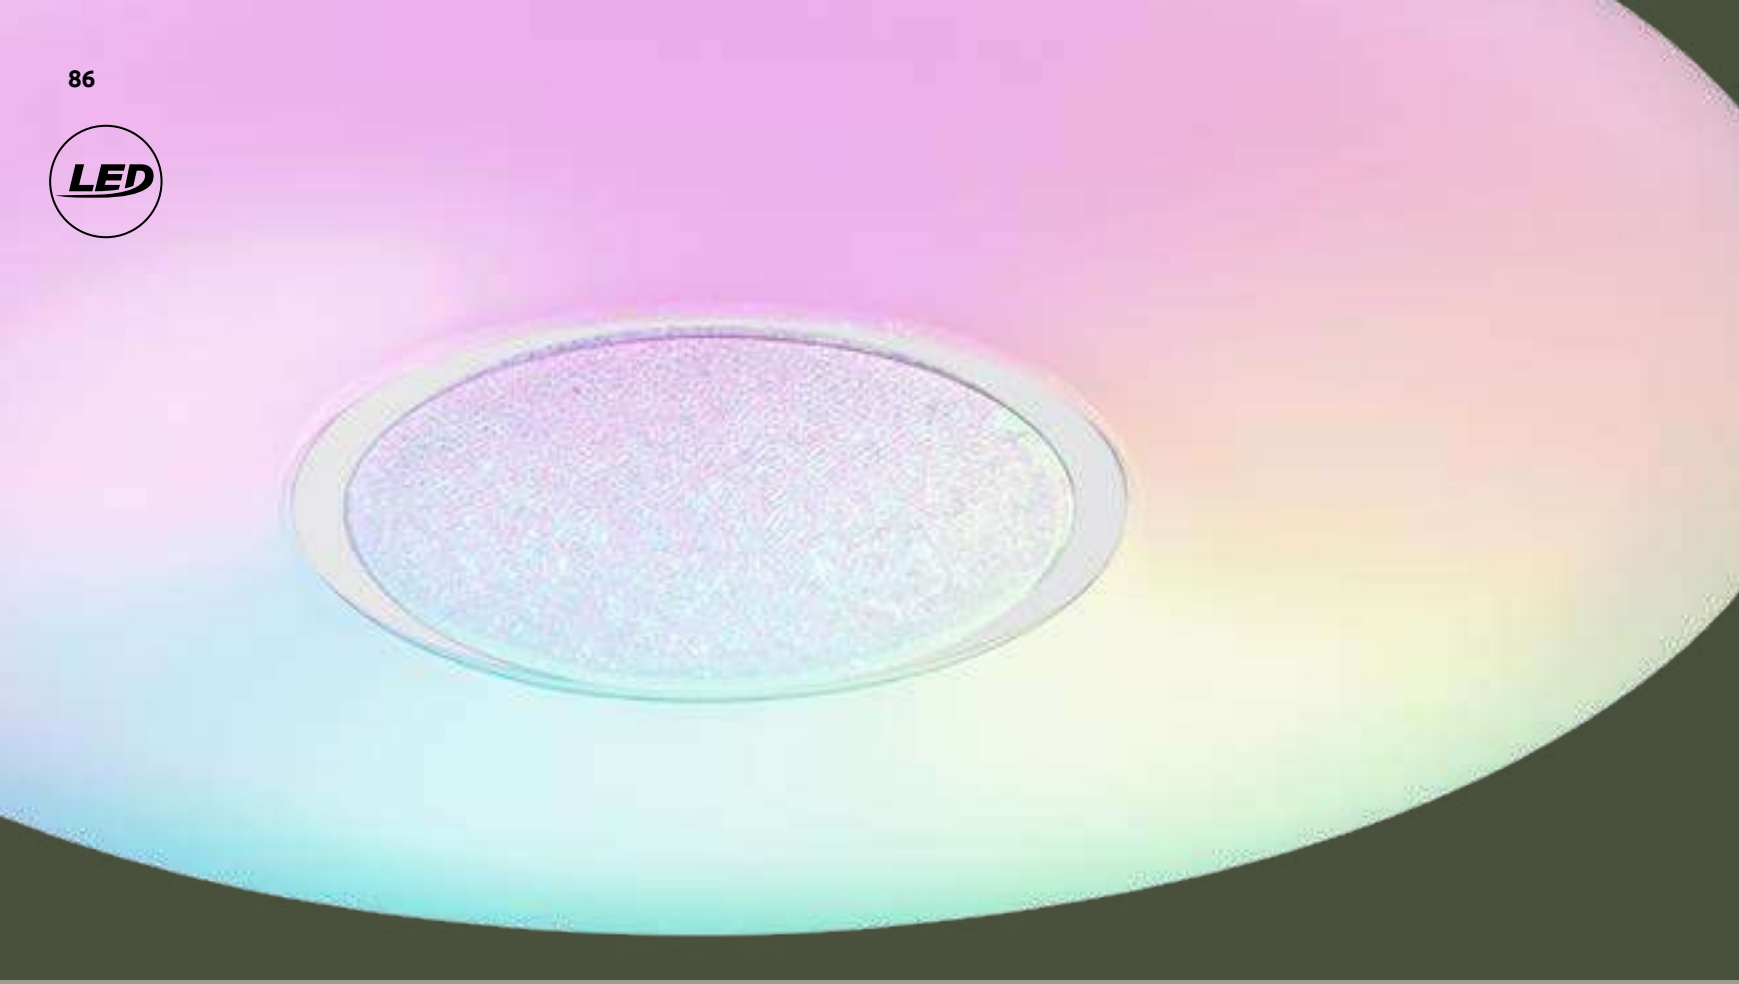

- incl.
- dimmable
- many light steps
- colour fixing
- RGB colour change
- RGB colour fixing
- rainbow effect
- night light
- memory function

Sully

1	41367-24	incl. LED 24W incl. RGB LED 6W	100-2000lm	70-1500lm	3000-6500K 3000|4000|6500K	VPE: 5 | Ø41cm ↓7cm
2	41367-40	incl. LED 40W incl. RGB LED 7,5W	280-4000lm	200-2500lm	3000-6500K 3000|4000|6500K	VPE: 5 | Ø49cm ↓7,5cm

metal white, plastic opal, chrome ring, glass crystals clear