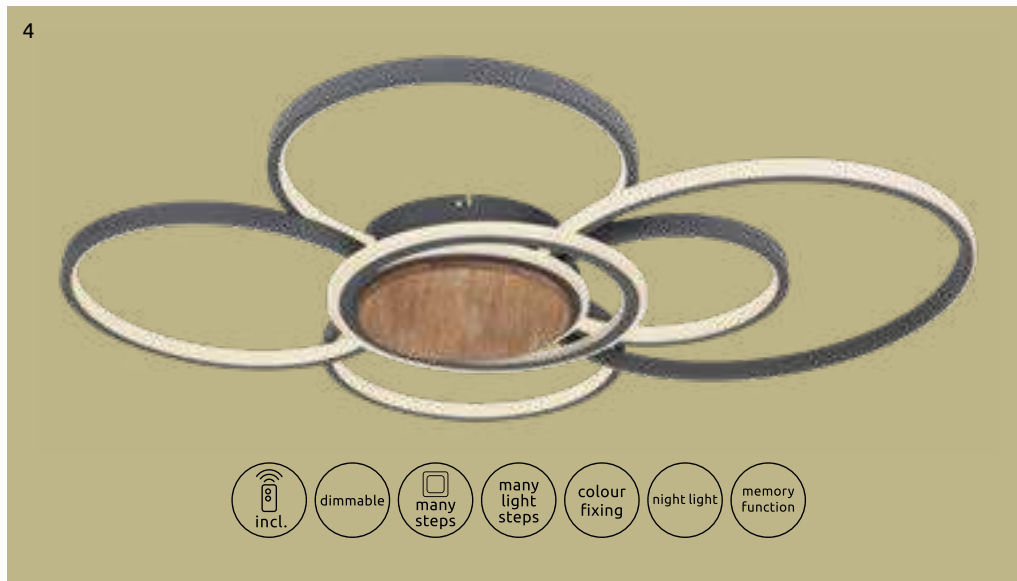

Nirra

1	67257-48	incl. LED 48W	3840lm	1800lm	3000K	VPE: 4 ↔ 50cm x 50cm ▾ 8cm
2	67256-45	incl. LED 45W	3600lm	1500lm	3000K	VPE: 4 Ø49,5cm ▾ 8cm
3	67256-40	incl. LED 40W	3200lm	1500lm	3000K	VPE: 1 ↔ 65cm x 45cm ▾ 10cm
4	67256-60	incl. LED 60W	480-4800lm	225-2250lm	2700-6000K 2700|4500|6000K	VPE: 1 ↔ 92,5cm x 73,5cm ▾ 8cm

metal graphite, wood, plastic opal