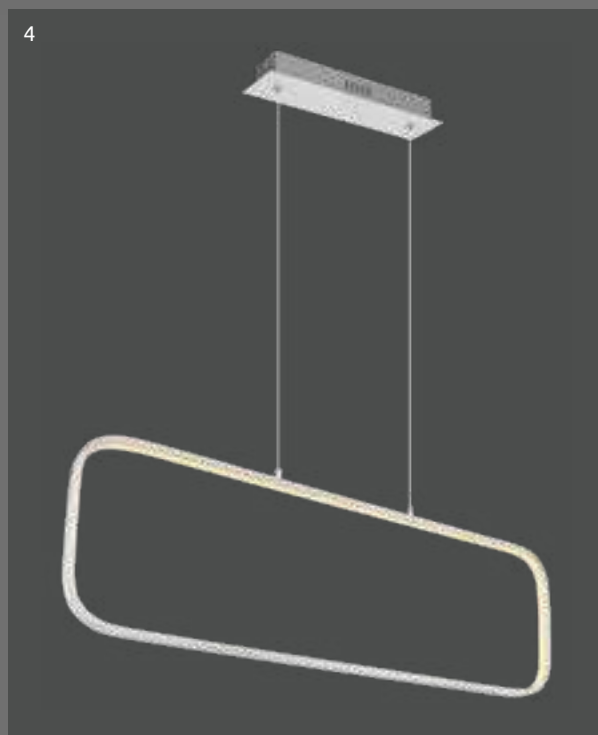

Silla

1	67262D	incl. LED 16W	1760lm	505lm	3000K	VPE: 4	↔ 63cm x 30,5cm ▾ 7cm	nickel matt, aluminium brushed, plastic opal
2	67262S	incl. LED 24W	2640lm	1186lm	3000K	VPE: 4	↔ 23cm x 18cm ↓ 130,5cm	nickel matt, aluminium brushed, plastic opal
3	67262HB	incl. LED 24W	2640lm	843lm	3000K	VPE: 4	↔ 80cm x 26,5cm ▾ 120cm	metal black matt, aluminium black matt, plastic opal
4	67262H	incl. LED 24W	2640lm	1160lm	3000K	VPE: 4	↔ 80cm x 26,5cm ▾ 120cm	nickel matt, aluminium brushed, plastic opal
5	67262SB	incl. LED 24W	2640lm	819lm	3000K	VPE: 4	↔ 23cm x 18cm ↓ 130,5cm	metal black matt, aluminium black matt, plastic opal
6	67262DB	incl. LED 16W	1760lm	441lm	3000K	VPE: 4	↔ 63cm x 30,5cm ▾ 7cm	metal black matt, aluminium black matt, plastic opal