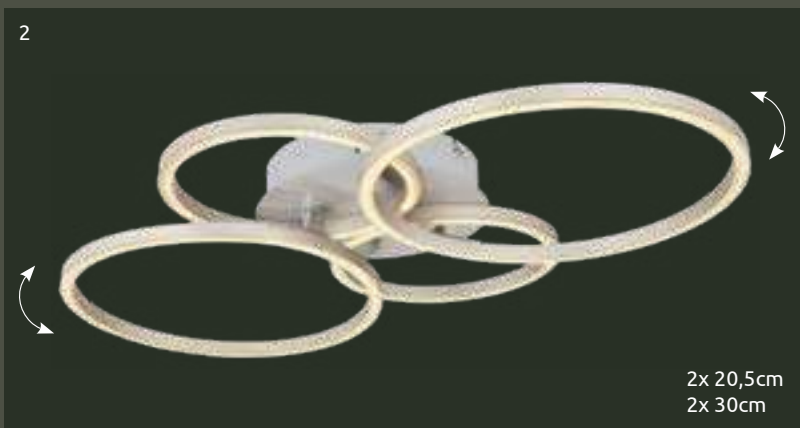

Kendy

1	67233-30N	incl. LED 30W	2000lm	1500lm	3000K	VPE: 4	↔ 49,5cm x 30cm	↕ 9,5cm
2	67233-40N	incl. LED 40W	2680lm	1960lm	3000K	VPE: 4	↔ 65,5cm x 40,5cm	↕ 7,5cm
3	67233-24N	incl. LED 24W	2000lm	1300lm	3000K	VPE: 4	↔ 49cm x 24,5cm	↕ 7cm

nickel matt, plastic opal