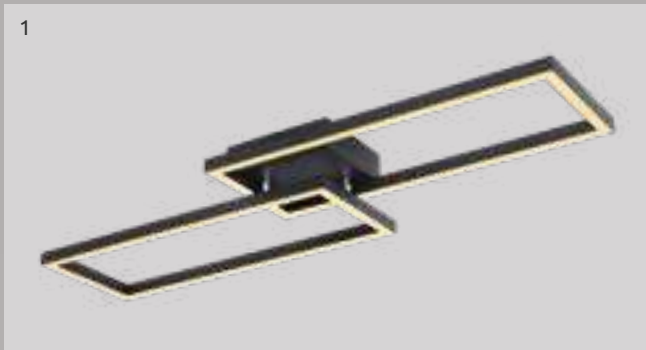

Tatjana

1	67243-24B	incl. LED 24W	2100lm	900lm	3000K	VPE: 4 ↔ 71cm x 23cm ▾ 7,5cm metal black matt, acrylic opal
2	67243-36B	incl. LED 36W	3300lm	1300lm	2700|4000|6000K	VPE: 4 ↔ 101cm x 29cm ▾ 7,5cm metal black matt, acrylic opal
3	67243-36W	incl. LED 36W	3300lm	2200lm	2700|4000|6000K	VPE: 4 ↔ 101cm x 29cm ▾ 7,5cm metal black matt, acrylic opal
4	67243-24W	incl. LED 24W	2100lm	1400lm	3000K	VPE: 4 ↔ 71cm x 23cm ▾ 7,5cm metal black matt, acrylic opal