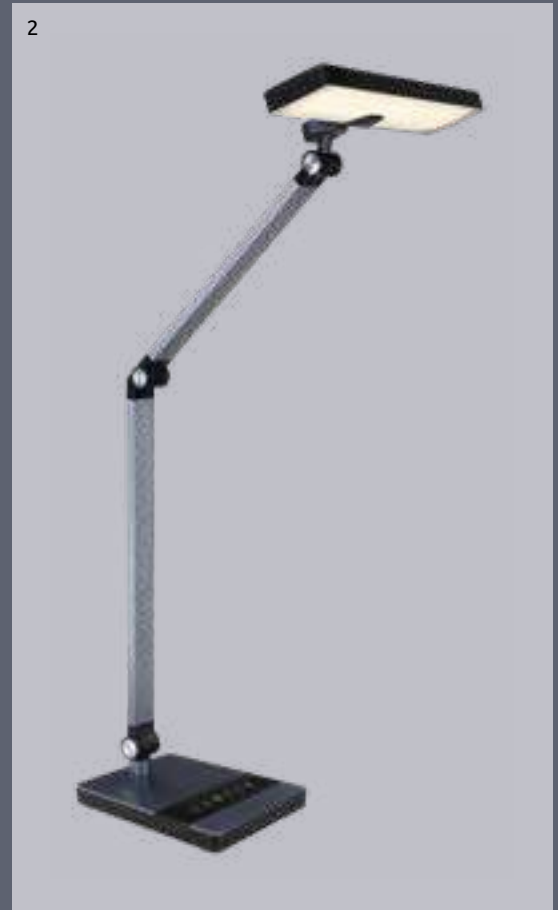

Dally

1	58427S	incl. LED 10W	29-784lm	20-528lm	3000|4000|6300K	VPE: 6	↔ max.40cm x 27cm ↓ max.82cm	plastic black, satined, aluminium brushed silver
2	58427B	incl. LED 10W	29-784lm	20-528lm	3000|4000|6300K	VPE: 6	↔ max.40cm x 27cm ↓ max.82cm	plastic black, satined, aluminium brushed

- many light steps
- adapter incl.
- colour fixing
- continuous touch dimmer
- touch many steps
- touch on/off