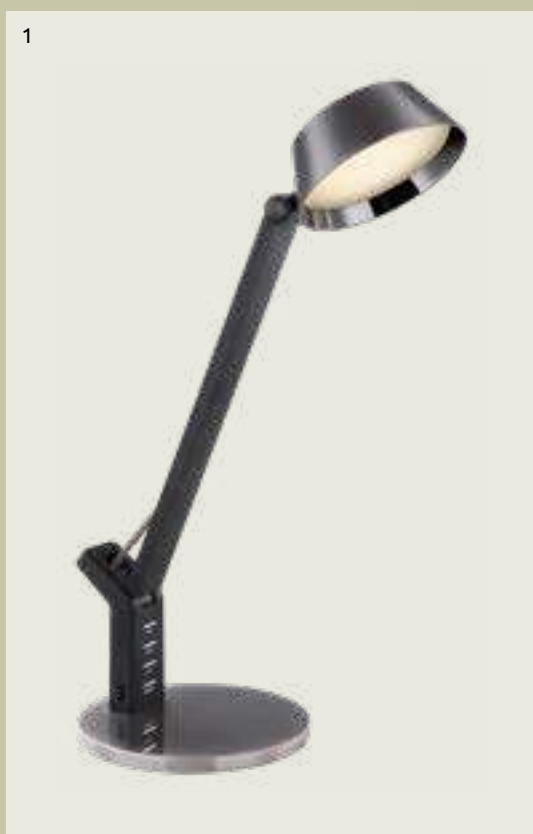

Ursino

1	58422B	incl. LED 8W	30-580lm	24-450lm	3000|4000|6300K	VPE: 6	↔ max.48cm x 17cm	↓ max.52cm	metal black, plastic black
2	58422S	incl. LED 8W	30-580lm	24-450lm	3000|4000|6300K	VPE: 6	↔ max.48cm x 17cm	↓ max.52cm	metal silver, plastic black
3	58423	incl. LED 8W	30-580lm	24-450lm	3000|4000|6300K	VPE: 6	↔ max.48cm x 17cm	↓ max.52cm	metal gold coloured, plastic black