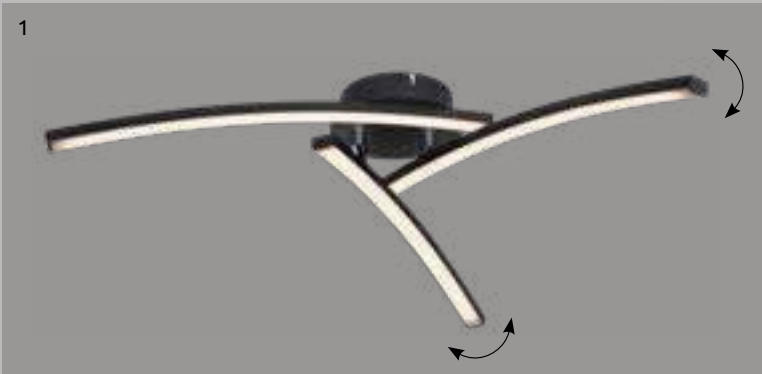

Tansy I

1	67129-18	incl. LED 18W	1900lm	1500lm	3000|4000|6000K	VPE: 8	Ø60cm	↕ 12,5cm
2	67129-24	incl. LED 24W	2600lm	1850lm	3000|4000|6000K	VPE: 8	↔ 69cm x 69cm	↕ 10,5cm
3	67129-12	incl. LED 12W	1200lm	1000lm	3000|4000|6000K	VPE: 8	↔ 59cm x 12cm	↕ 10,5cm

metal black matt, chrome, plastic opal