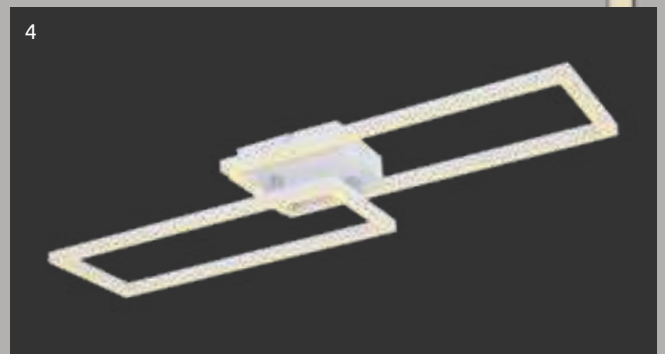

Tatjana

1	67243-24B	incl. LED 24W	2100lm	900lm	3000K	VPE: 4 ↔ 71cm x 23cm ▾ 7,5cm metal black matt, acrylic opal
2	67243-36B	incl. LED 36W	3300lm	1300lm	2700|4000|6000K	VPE: 4 ↔ 101cm x 29cm ▾ 7,5cm metal black matt, acrylic opal
3	67243-36W	incl. LED 36W	3300lm	2200lm	2700|4000|6000K	VPE: 4 ↔ 101cm x 29cm ▾ 7,5cm metal black matt, acrylic opal
4	67243-24W	incl. LED 24W	2100lm	1400lm	3000K	VPE: 4 ↔ 71cm x 23cm ▾ 7,5cm metal black matt, acrylic opal