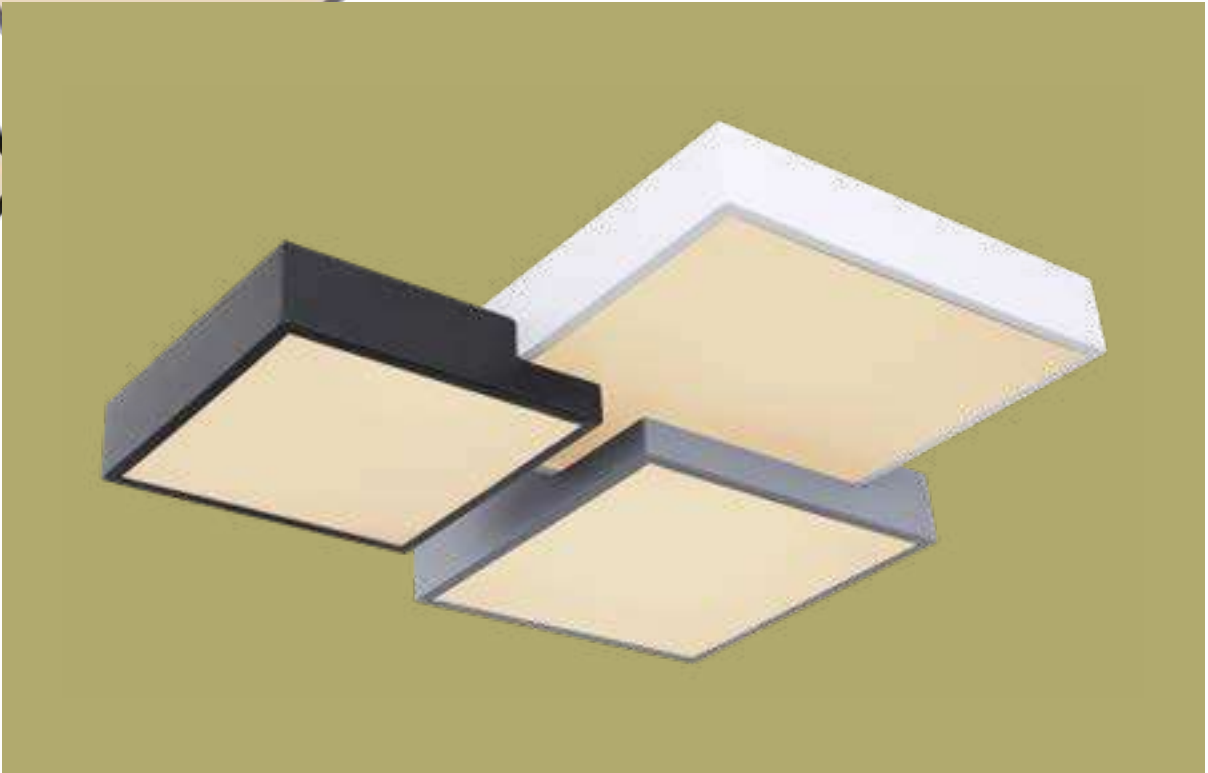

Danno

67241-60

incl. LED 55W

250-5500lm

200-2300lm

3000-6000K

3000|4500|6000K

VPE: 1

↔ 60cm x 54cm
↓ 13cm

metal black,
white, grey,
plastic opal, white

- incl.
- dimmable
- many steps
- many light steps
- colour fixing
- night light
- memory function