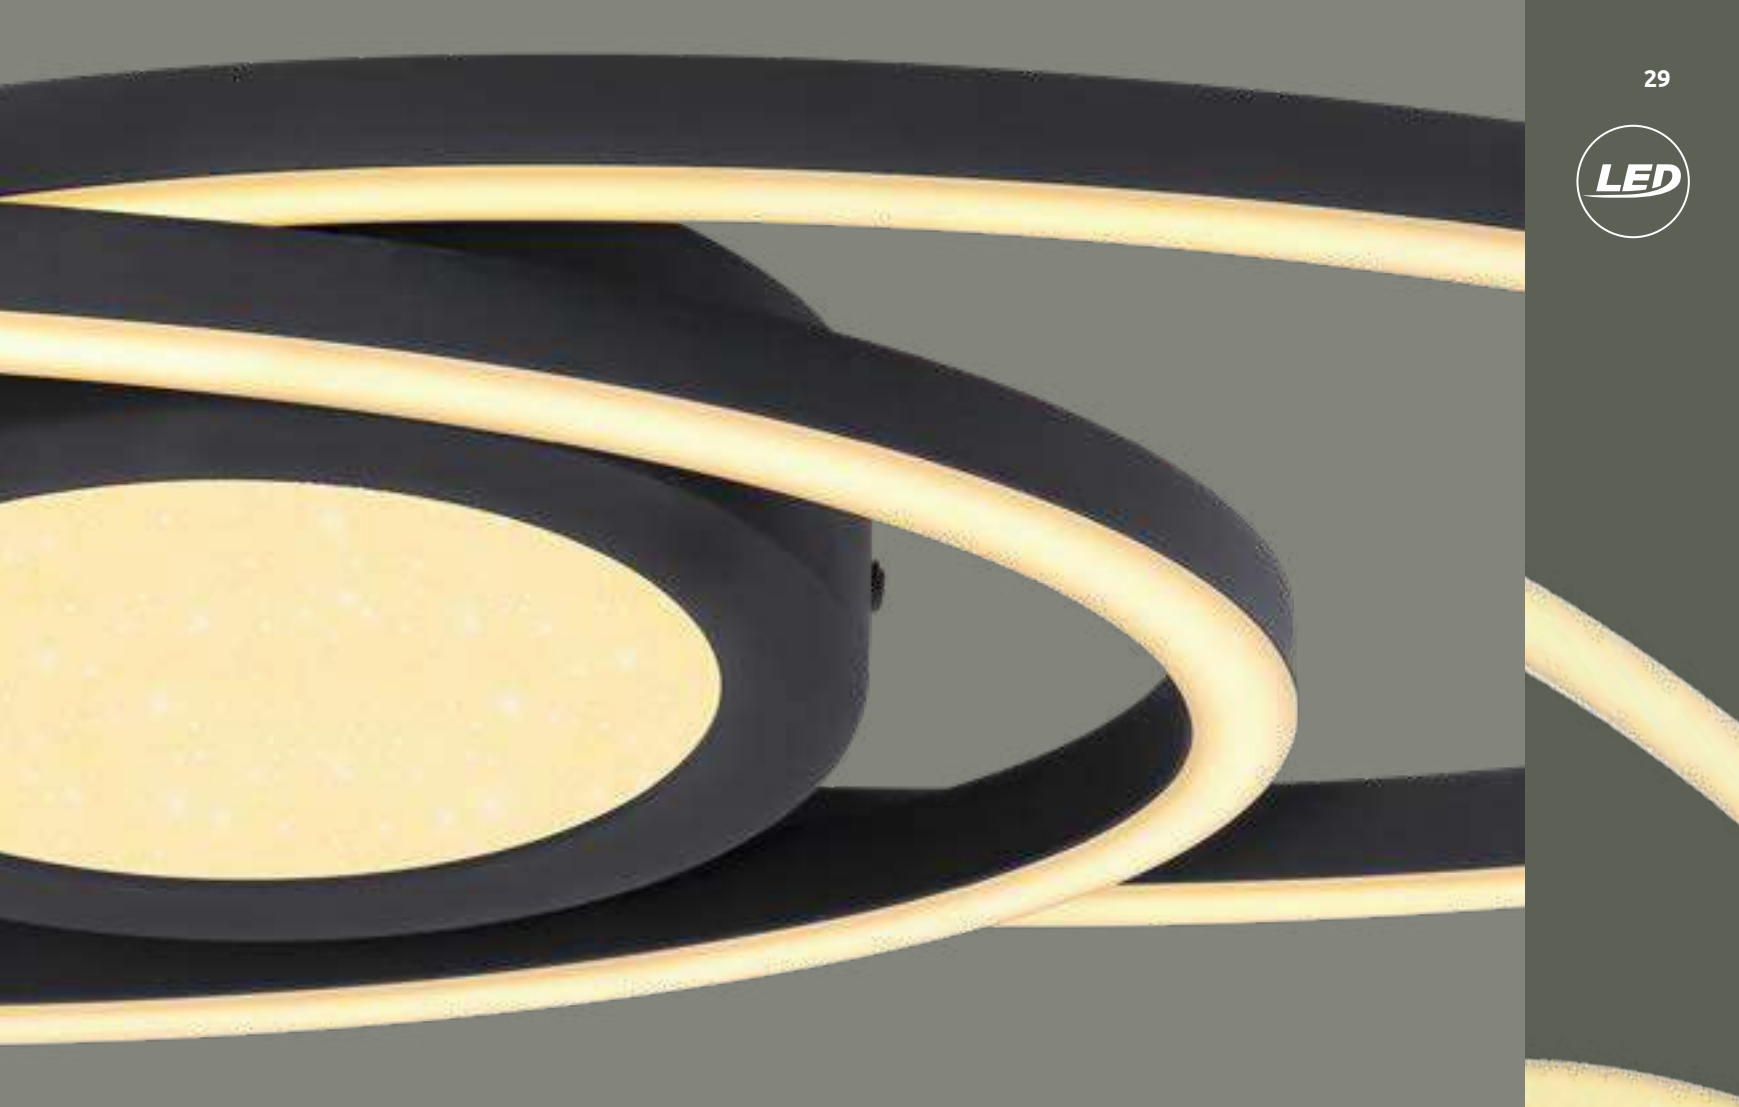

Reggy

1	67239-24W	incl. LED 24W	2000lm	1150lm	3000K	VPE: 6	↔ 57cm x 23cm	↕ 4cm	metal white, acrylic opal, sparkle		
2	67239-24B	incl. LED 24W	2000lm	750lm	3000K	VPE: 6	↔ 57cm x 23cm	↕ 4cm	metal black, acrylic opal, sparkle