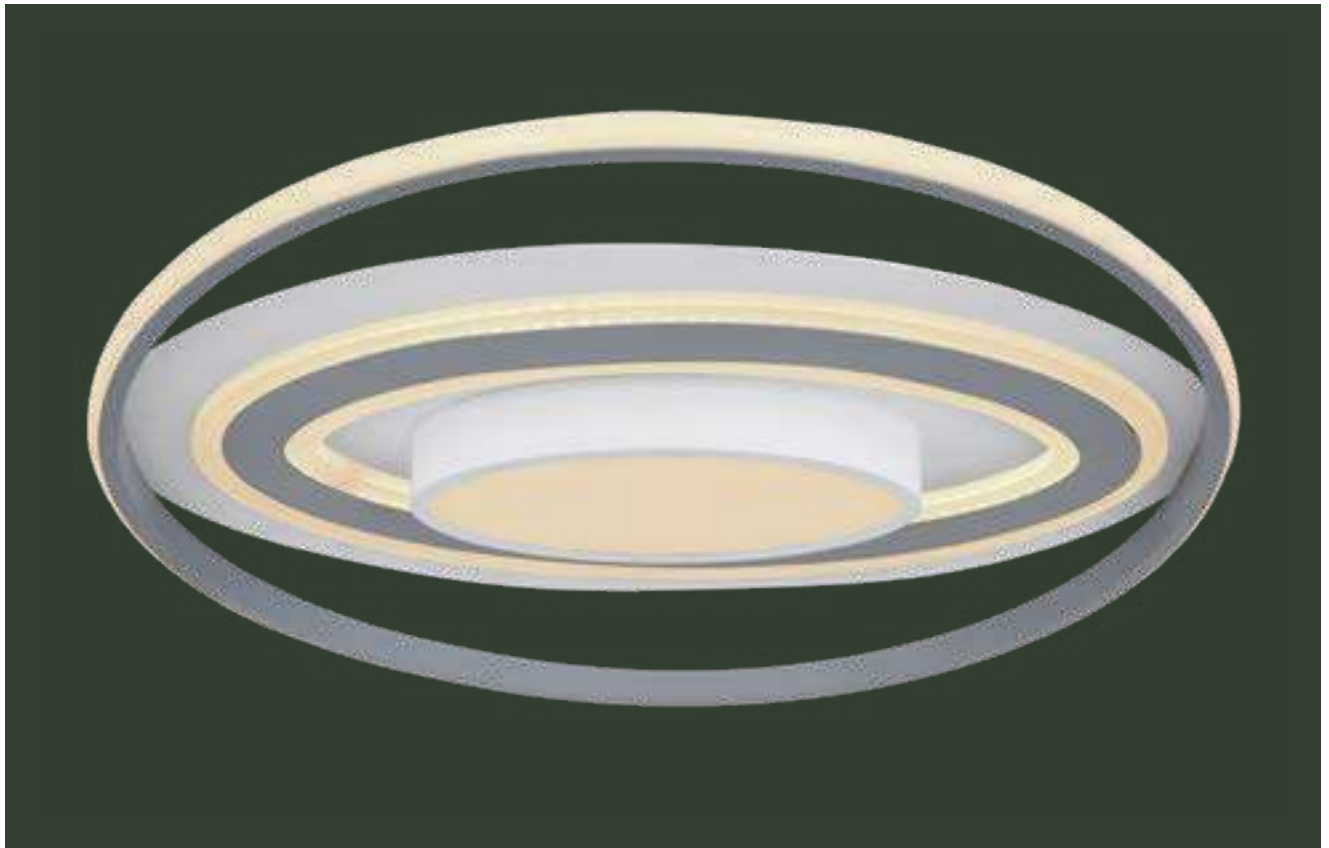

Leola

48016-60

incl. LED 60W

400-4200lm

265-2650lm

3000-6000K
3000|4500|6000K

VPE: 4

Ø57cm ▾7cm

metal white matt,
metal grey,
acrylic white

- incl.
- dimmable
- many steps
- many light steps
- colour fixing
- night light
- memory function