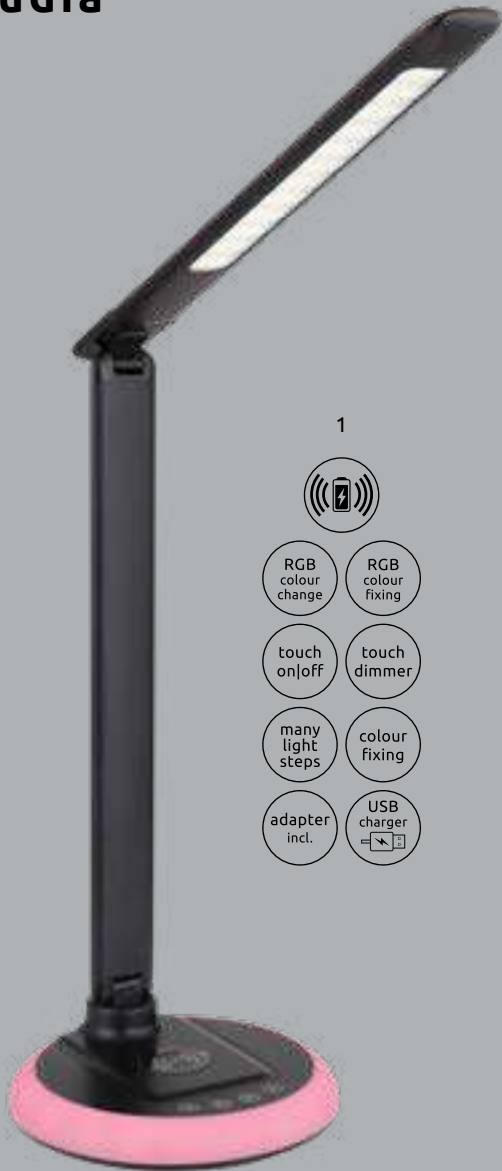

Claudia

1. 1
2. RGB colour change
   - RGB colour fixing
   - touch on/off
   - touch dimmer
   - many light steps
   - colour fixing
   - adapter incl.
   - USB charger incl.