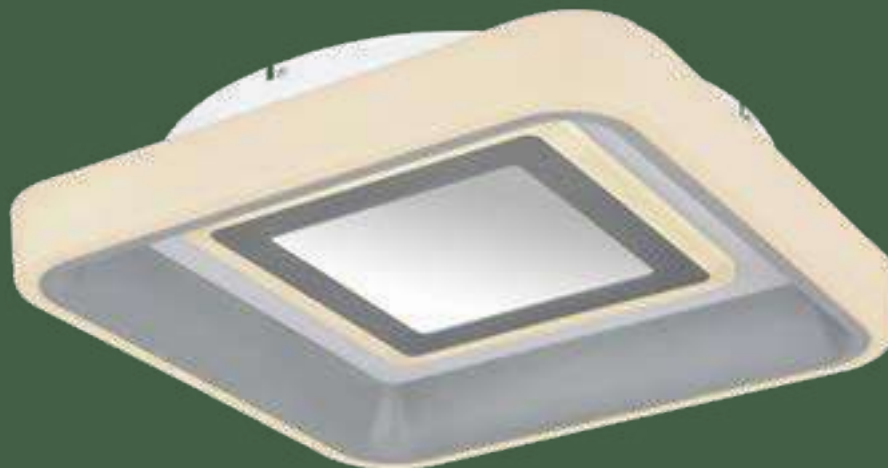

APP control

Easy Smartphone
and Voice Control

compatible with
Alexa

compatible with
Google Assistant