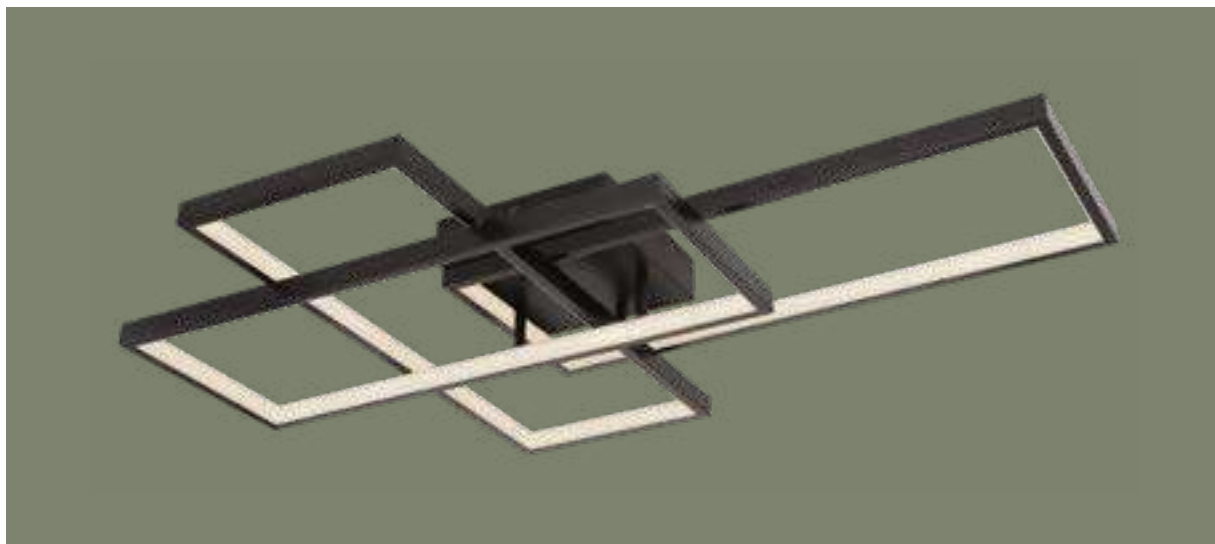

Kelvin range
3000-6000K
dimmable
night light
memory function

Gabriel

67227-40BSH

incl. LED 40W

200-4000lm

150-1200lm

3000-6000K

VPE: 4

↔ 75cm x 50cm
⤵ 10cm

metal black,
aluminium black,
plastic opal

APP
control
Easy Smartphone
and Voice Control

compatible with
Alexa

compatible with
Google Assistant