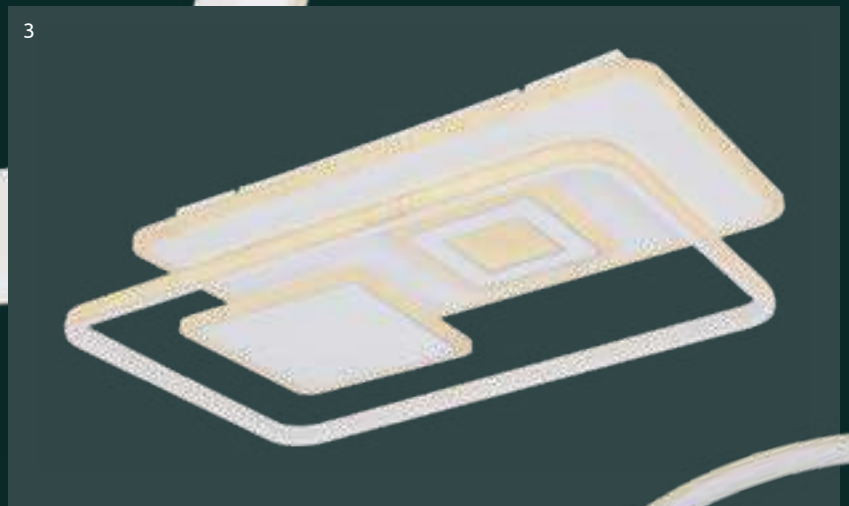

600-4900lm

3000-6000K

3000|4500|6000K

VPE: 2

↔ 56cm x 56cm
 ∇ 6cm

metal white,
acrylic opal

Roderick

- incl.
- dimmable
- many steps
- many light steps
- colour fixing
- night light
- memory function