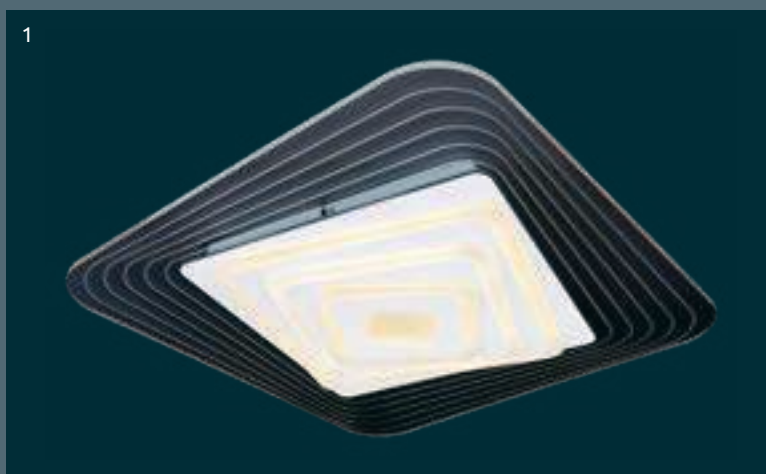

metal white, dark coffee, acrylic opal

 Kelvin range
3000-6500K
dimmable
night light
memory function
incl.

**APP
control**
Easy Smartphone
and Voice Control

compatible with
Alexa

compatible with
Google Assistant