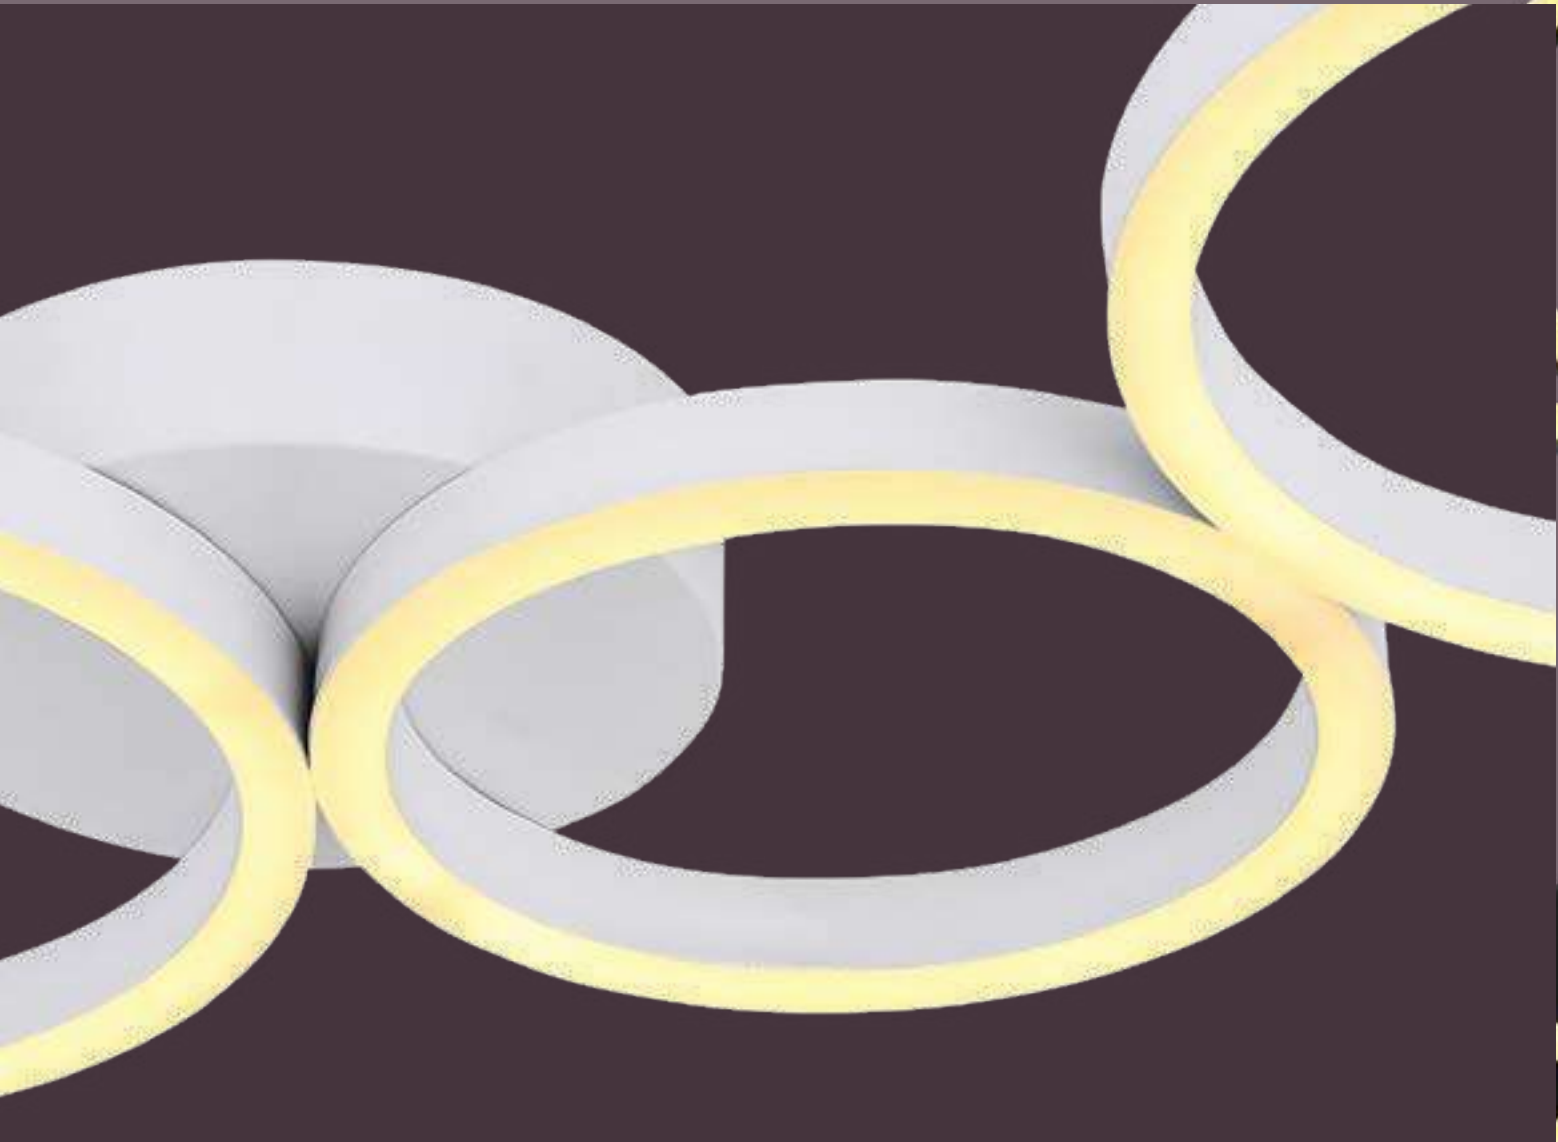

1

3

2

4

Reggy

1	67238-24	incl. LED 24W	2400lm	1250lm	3000K	VPE: 4	↔ 54,5cm x 30cm	⌞ 7,5cm	aluminium brushed, acrylic opal
2	67238-18	incl. LED 18W	1800lm	950lm	3000K	VPE: 6	↔ 42cm x 30cm	⌞ 7,5cm	aluminium brushed, acrylic opal
3	67238-18B	incl. LED 18W	1800lm	570lm	3000K	VPE: 6	↔ 42cm x 30cm	⌞ 7,5cm	metal black matt, acrylic opal
4	67238-24B	incl. LED 24W	2400lm	760lm	3000K	VPE: 4	↔ 54,5cm x 30cm	⌞ 7,5cm	metal black matt, acrylic opal