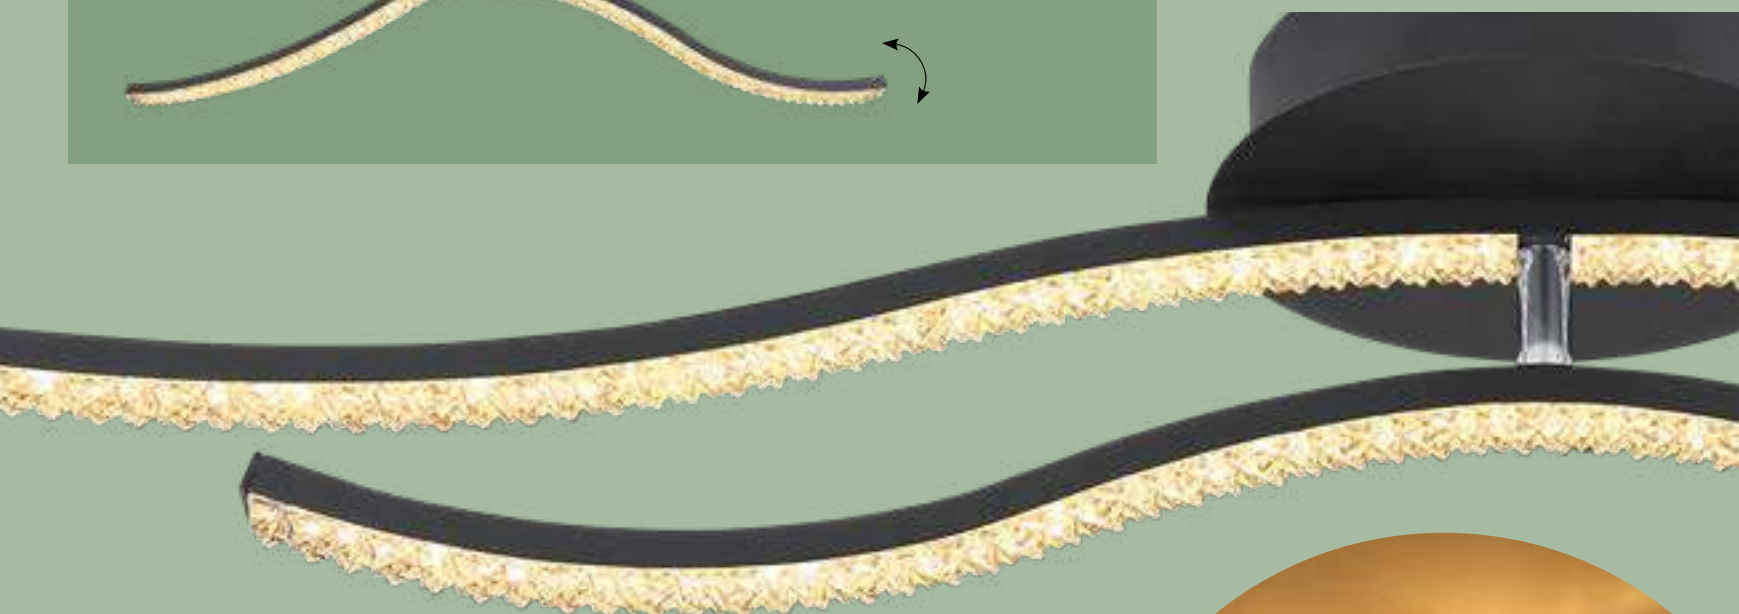

1

Jules

1	67169D2	incl. LED 20W	2200lm	1300lm	3000K	VPE: 6	↔90,5cm x 43cm	▽13cm
2	67169D1	incl. LED 20W	2400lm	1050lm	3000K	VPE: 6	↔47cm x 44cm	▽13cm

metal black matt, acrylic, acrylic crystals