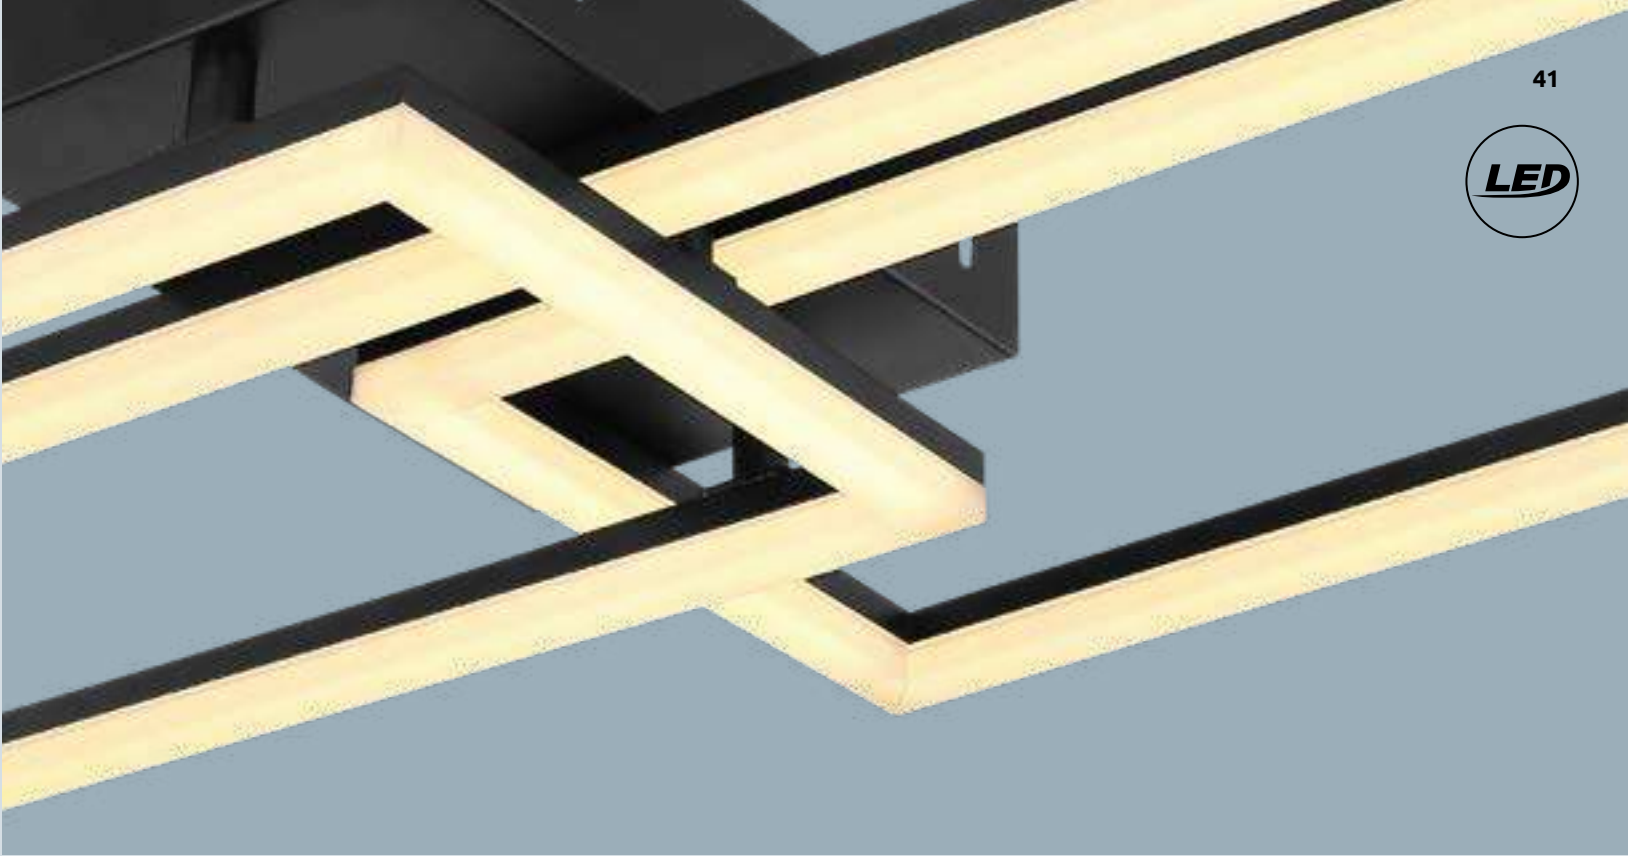

- incl.
- dimmable
- many steps
- many light steps
- colour fixing
- night light
- memory function