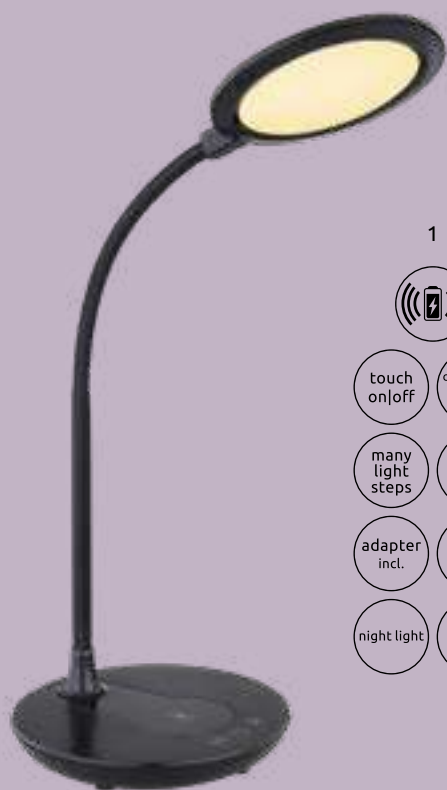

Regina

- 1
- - touch on/off
 - continuous touch dimmer
 - many light steps
 - colour fixing
 - adapter incl.
 - USB charger incl.
 - night light
 - flexo

253

Urias

- many light steps
- colour fixing
- continuous touch dimmer
- adapter incl.
- touch on/off