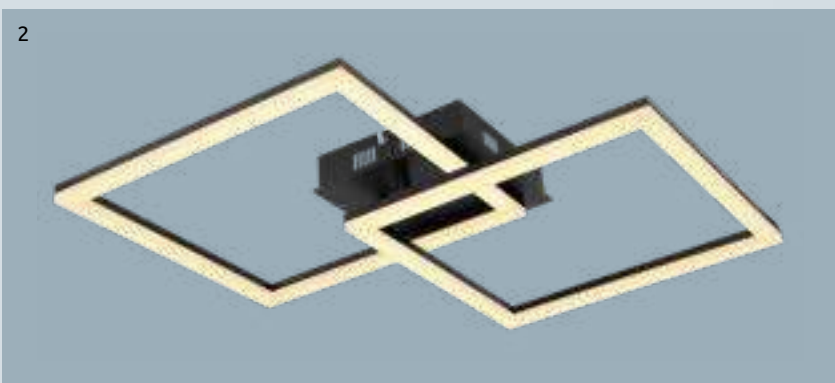

Tiny

1	67247-58	incl. LED 58W	400-6000lm	300-4300lm	2700-6000K 2700|4000|6000K	VPE: 4 ↔ 90cm x 40cm ↓ 8cm
2	67246-36	incl. LED 36W	4000lm	2700lm	3000K	VPE: 5 ↔ 47cm x 47cm ↓ 6cm

metal black matt, plastic opal