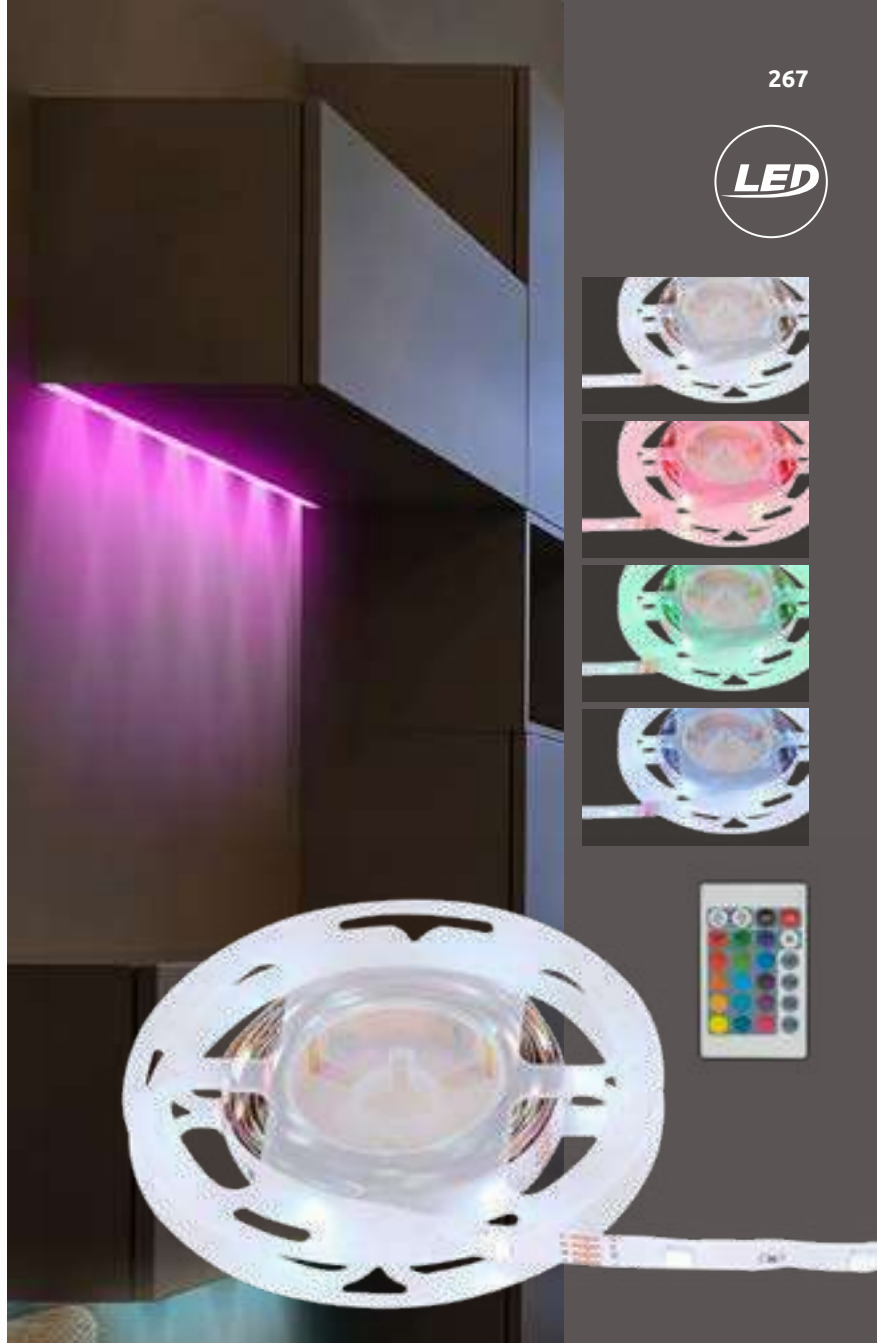

Led Band

				VPE: 20	↔ max. 250cm x 1cm ↓0,2cm
1	39016	incl. RGBW LED 6W	100lm	100lm	
2	39017	incl. RGBW LED 12W	220lm	220lm	↔ max. 350cm x 1cm ↓0,2cm