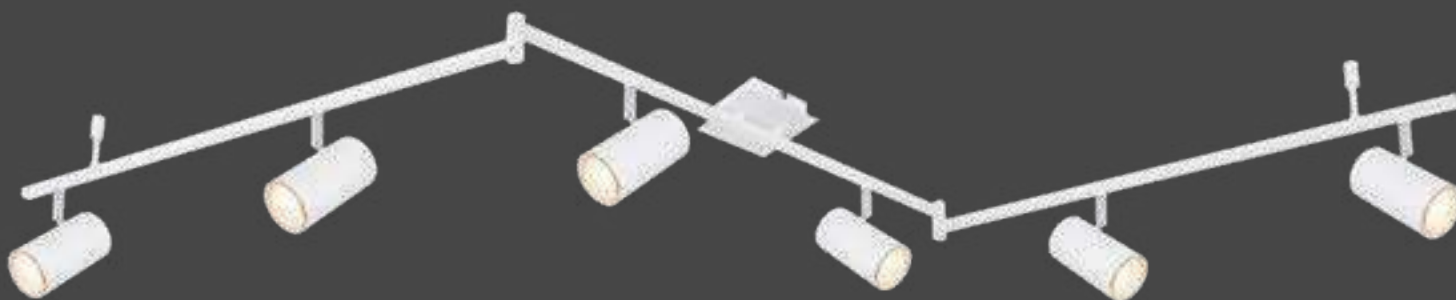

1

2

3

5

4

6

Robby

1	57910-6W	excl. 6x GU10 35W	VPE: 4	↔ 180cm ↓ 18,5cm
2	57910-3W	excl. 3x GU10 35W	VPE: 8	↔ 45cm x 9cm ↓ 12cm
3	57910-1W	excl. 1x GU10 25W	VPE: 12	↔ 13cm ↓ 14cm ↗ 12cm
4	57910-4W	excl. 4x GU10 35W	VPE: 6	↔ 60cm x 9cm ↓ 12cm
5	57910-2W	excl. 2x GU10 35W	VPE: 8	↔ 30cm x 9cm ↓ 12cm
6	57910TW	excl. 1x GU10 LED 5W	VPE: 6	↔ 13cm x 12cm ↓ 35cm
7	57910-4HW	excl. 4x GU10 35W	VPE: 4	↔ 75cm x 9cm ↓ 150cm
8	57910SW	excl. 3x GU10 LED 5W	VPE: 2	↔ 21,5cm x 23cm ↓ 154cm

metal white matt, chrome