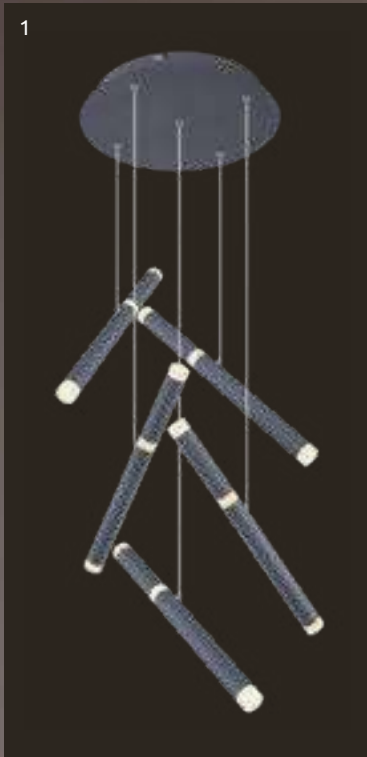

LED

Kelsy

1	67128-30	incl. LED 30W	3000lm	1000lm	4000K	VPE: 4	Ø35cm ▾ 180cm
2	67128-80	incl. LED 80W	8000lm	2600lm	4000K	VPE: 2	Ø85cm ▾ 250cm
3	67128-36	incl. LED 36W	3600lm	1100lm	4000K	VPE: 4	↔ 105cm x 33cm ▾ 120cm

metal graphite, acrylic opal