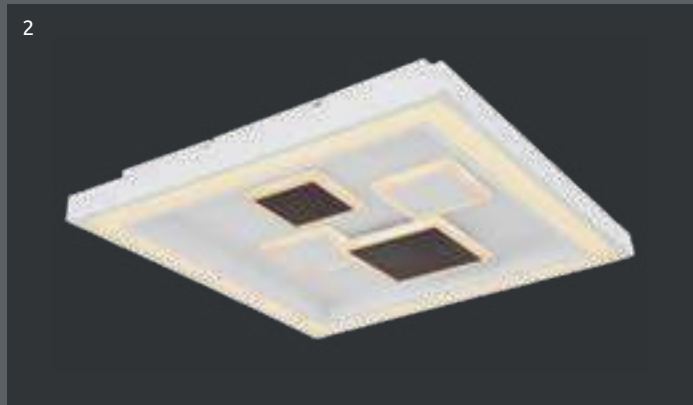

Kelvin range
3000-6000K
dimnable
night light
memory function
timer