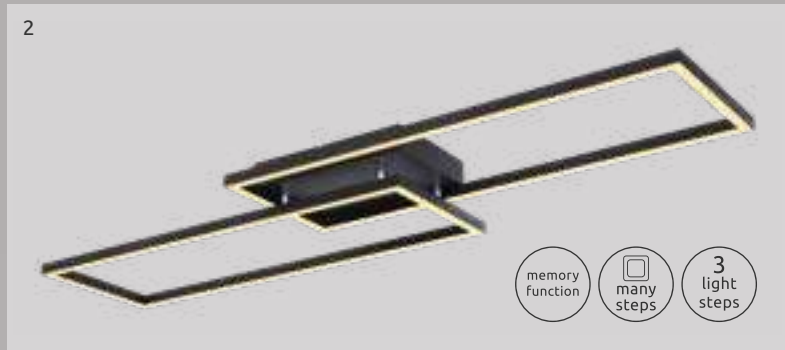

Tatjana

1	67243-24B	incl. LED 24W	2100lm	900lm	3000K	VPE: 4 ↔ 71cm x 23cm ▾ 7,5cm metal black matt, acrylic opal
2	67243-36B	incl. LED 36W	3300lm	1300lm	2700|4000|6000K	VPE: 4 ↔ 101cm x 29cm ▾ 7,5cm metal black matt, acrylic opal
3	67243-36W	incl. LED 36W	3300lm	2200lm	2700|4000|6000K	VPE: 4 ↔ 101cm x 29cm ▾ 7,5cm metal black matt, acrylic opal
4	67243-24W	incl. LED 24W	2100lm	1400lm	3000K	VPE: 4 ↔ 71cm x 23cm ▾ 7,5cm metal black matt, acrylic opal