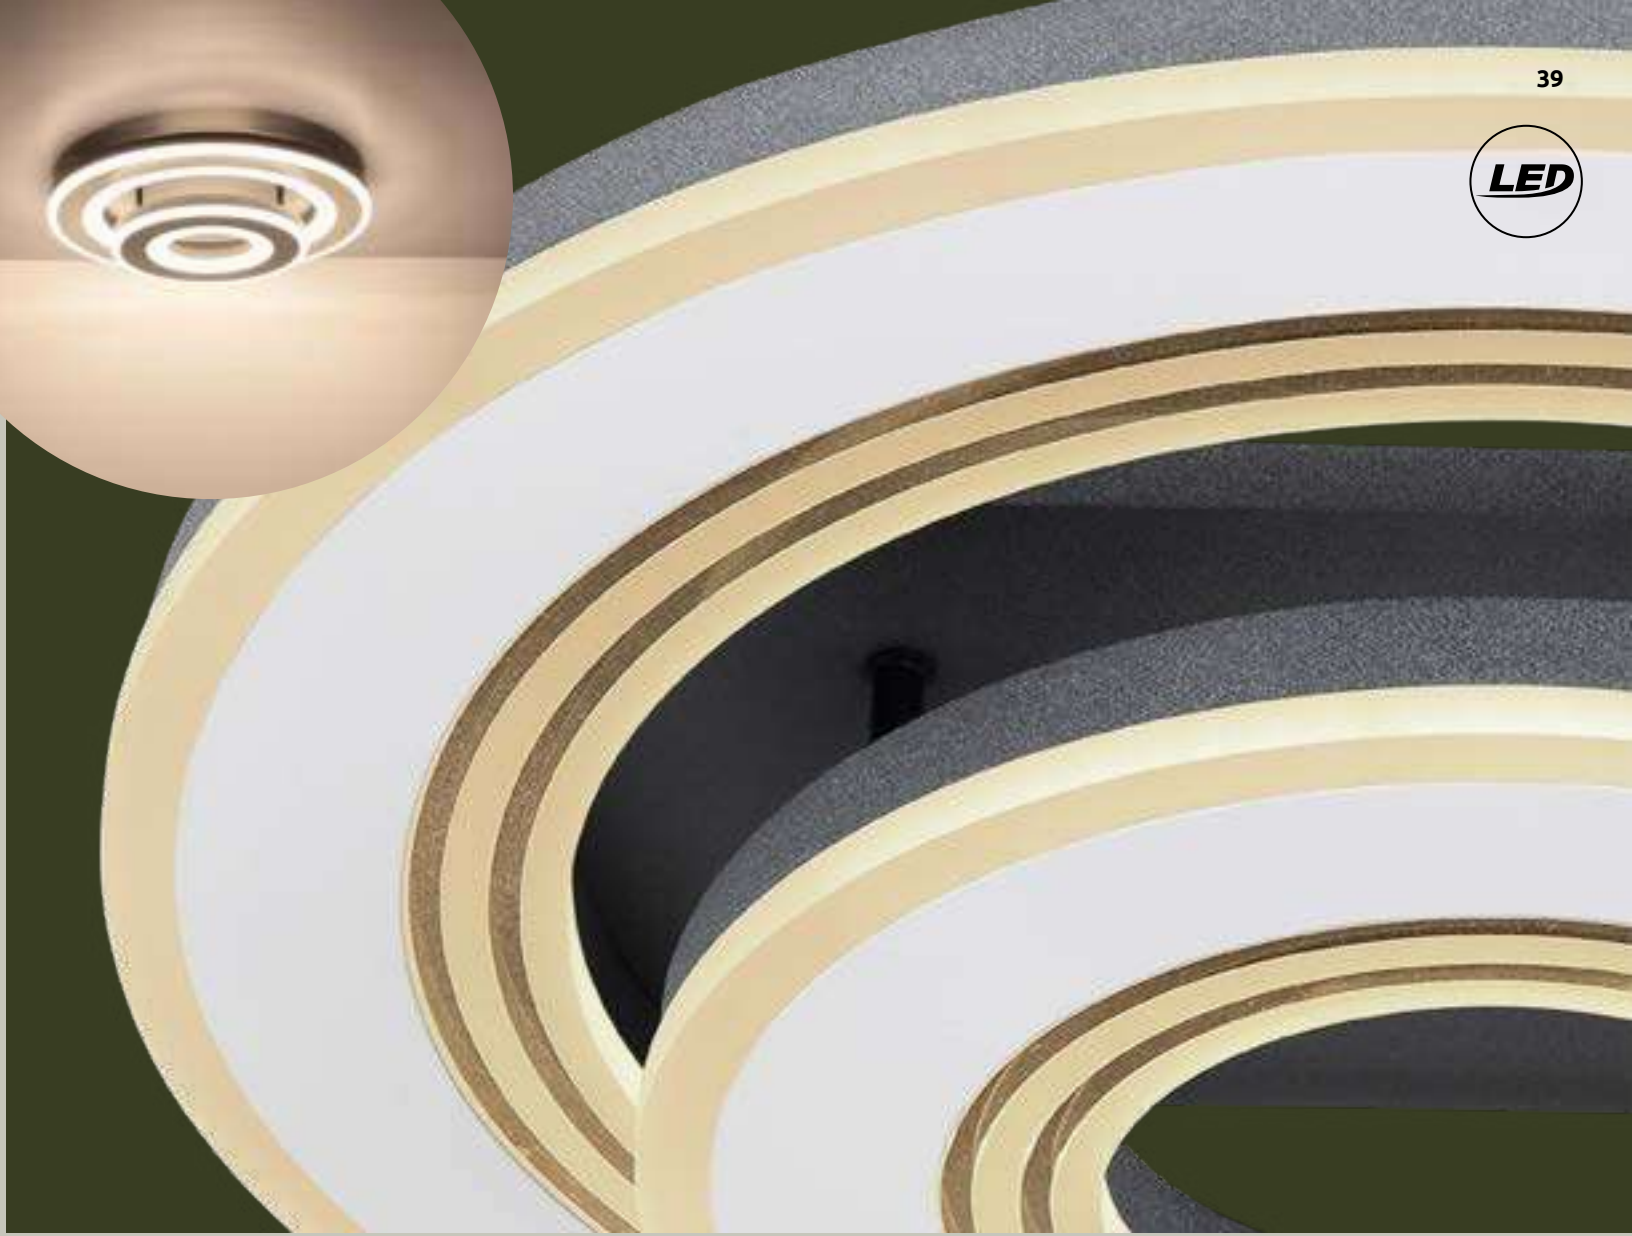

Jack

1	48449-56	incl. LED 56W	530-6837lm	140-2420lm	2700-6000K 2700|4000|6000K	VPE: 1 ↔ 50cm x 50cm ▾ 11,5cm
2	48449-50	incl. LED 50W	490-5930lm	128-2080lm	2700-6000K 2700|4000|6000K	VPE: 1 Ø50cm ▾ 11,5cm

metal white matt, black matt, acrylic opal, clear

- incl.
- many steps
- many light steps
- dimmable
- night light
- memory function
- colour fixing