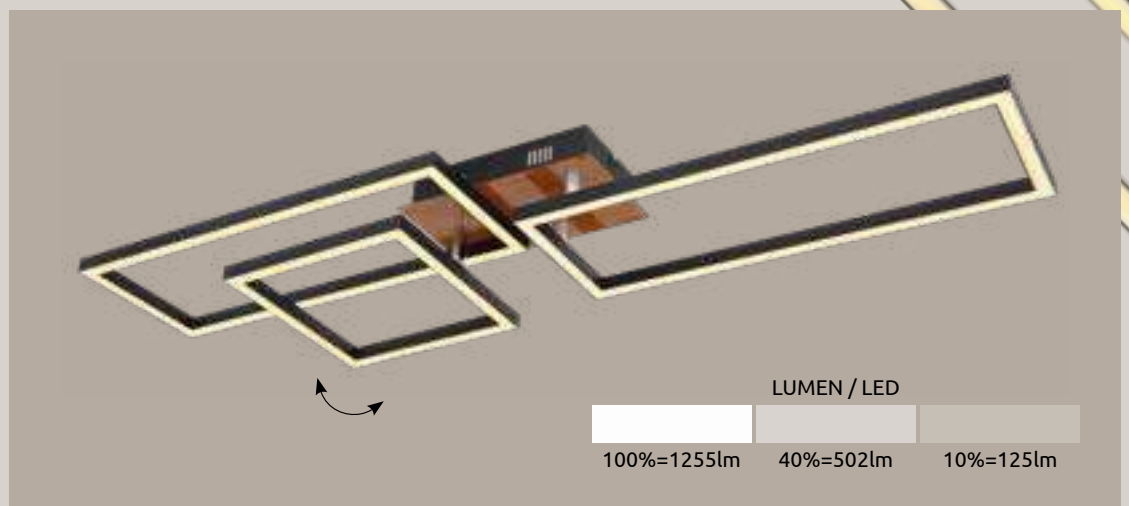

July

67248-40

incl. LED 40W

430-4279lm

130-1255lm

3000K

VPE: 4

↔ 92cm x 25cm

⌞ 9cm

metal black matt,
aluminium black
matt, metal wood
optic, plastic opal