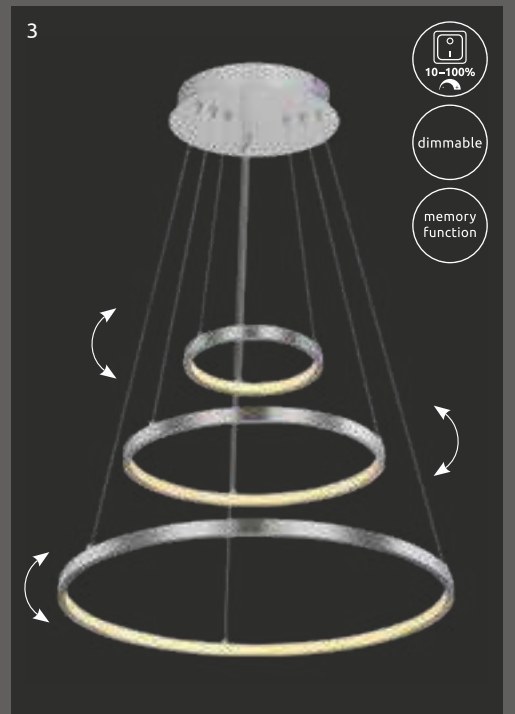

Ralph

1	67192-29	incl. LED 29W	2300lm	1400lm	3000K	VPE: 6	Ø60,5cm ▾120cm
2	67192-19	incl. LED 19W	1400lm	900lm	3000K	VPE: 6	Ø38,5cm ▾120cm
3	67192-57	incl. LED 57W	310-3100lm	220-2200lm	3000K	VPE: 6	Ø51cm ▾120cm
4	67192-42	incl. LED 42W	230-2300lm	150-1500lm	3000K	VPE: 6	Ø51cm ▾120cm

nickel matt, plastic opal