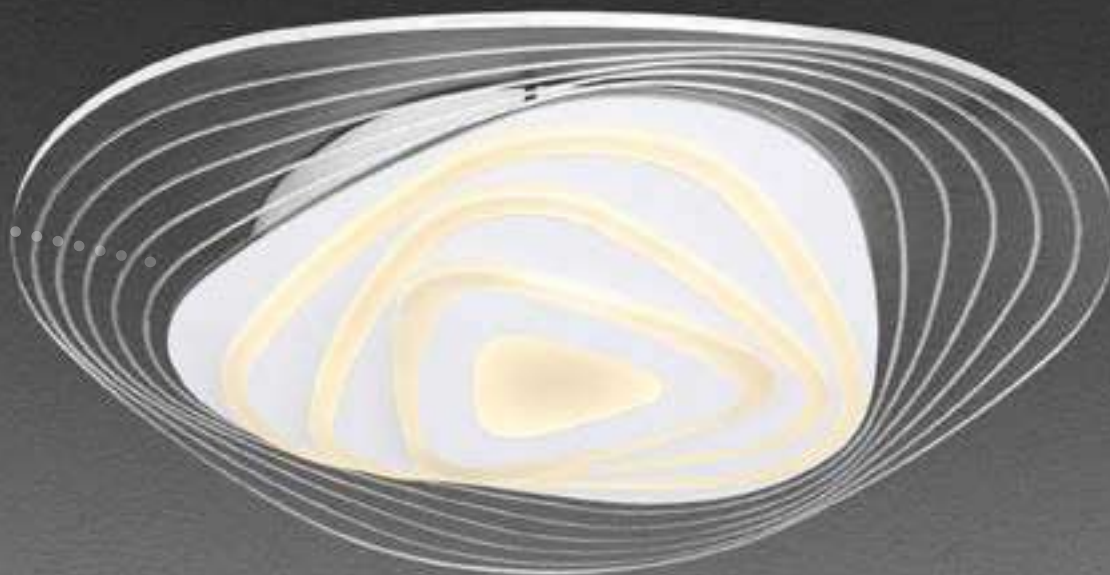

SMART LIGHT

(IT)

APP control

Easy Smartphone
and Voice Control

- ✓ App gratuita
- ✓ Comando della temperatura colore della luce
- ✓ Dimmerabile
- ✓ Variazione tonalità di luce illimitata (in funzione del modello)
- ✓ Comando vocale
- ✓ Regolazione intensità luminosa in base all'ora del giorno
- ✓ Timer
- ✓ Risparmio elettrico in funzione all'automazione utilizzata
- ✓ Connettività senza limiti

(ES)

APP control

Control fácil via smart-
phone y por voz

- ✓ aplicación gratuita
- ✓ regulación de la temperatura de la luz
- ✓ dimable
- ✓ colores de luz ilimitados (según el modelo)
- ✓ control por voz
- ✓ intensidad de luz configurable según la hora del día
- ✓ temporizador para encender o apagar las luces según sus necesidades
- ✓ ahorro de energía debido al control automático
- ✓ conectividad ilimitada

(RU)

Управление через приложение

Простое управление с
помощью смартфона и голоса

- ✓ бесплатное приложение
- ✓ регулировка яркости света
- ✓ затемняемый свет
- ✓ неограниченное количество оттенков света (зависит от модели)
- ✓ голосовое управление
- ✓ настраиваемая яркость света в зависимости от времени суток
- ✓ функция таймера для включения или выключения света в соответствии с вашими требованиями
- ✓ энергосбережение за счет автоматизированного управления
- ✓ возможность неограниченного подключения