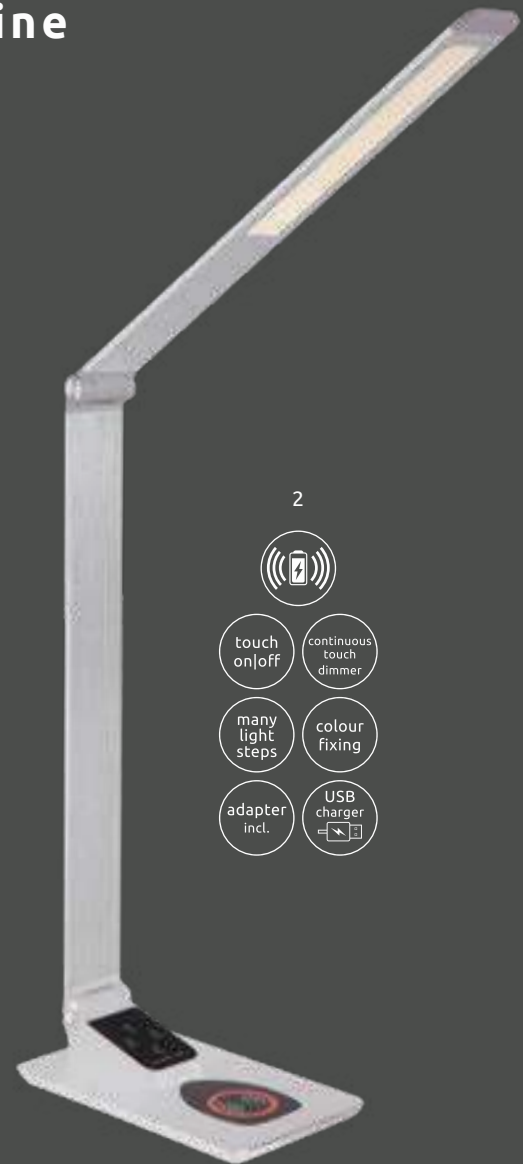

Janine

1. 2
2. touch on/off
   - continuous touch dimmer
   - many light steps
   - colour fixing
   - adapter incl.
   - USB charger incl.

1	58402	incl. LED 7W	630lm	420lm	3000|4500|6000K	VPE: 6	↔ max.62cm x 19cm	↓ max.77,5cm	aluminium black, plastic white
2	58404	incl. LED 7W	67-670lm	42-420lm	3000|4500|6000K	VPE: 6	↔ max.66cm x 12cm	↓ max.81,5cm	aluminium silver, plastic silver, opal