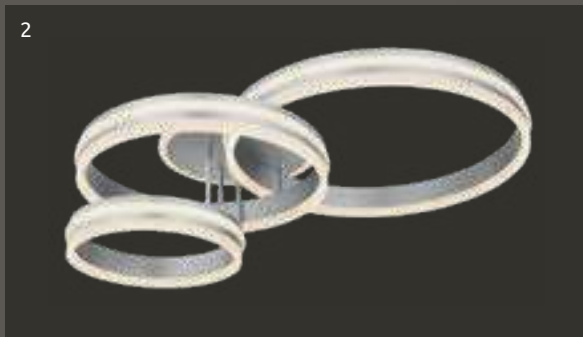

metal black matt, plastic opal

LED

1

2

3

Kurio

						
1	67236-58W	incl. LED 58W	380-5800lm	150-2800lm	2700-6000K 2700 4000 6000K	VPE: 1 ↔ 120cm x 60cm ▾ 7,5cm metal white, acrylic opal
2	67236-40W	incl. LED 40W	4000lm	3100lm	3000K	VPE: 4 ↔ 78cm x 36cm ▾ 5cm aluminium white, metal white, acrylic opal
3	67236-30W	incl. LED 30W	3100lm	1800lm	3000K	VPE: 4 ↔ 80cm x 50cm ▾ 5cm aluminium white, metal white, acrylic opal