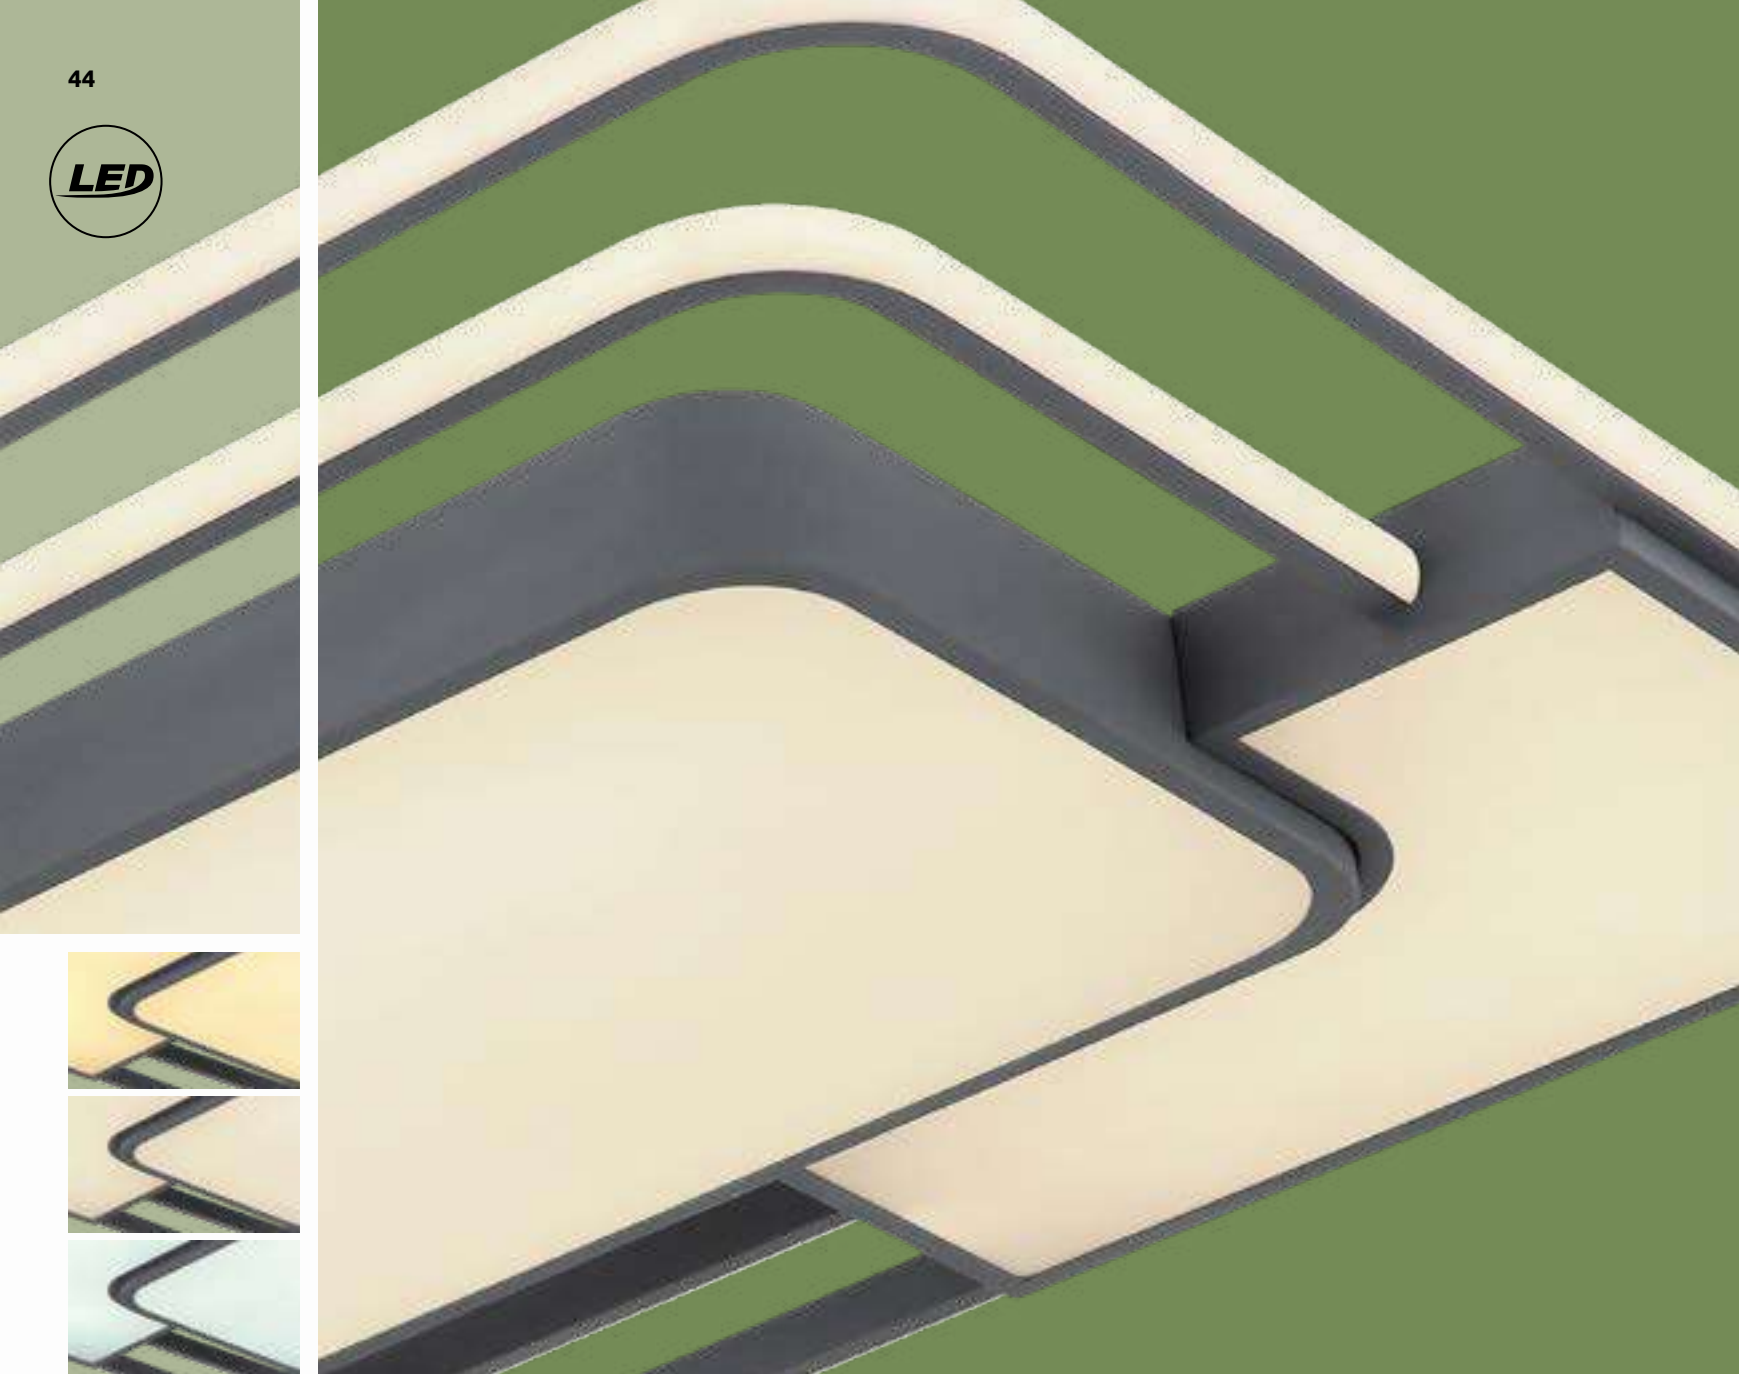

1

2

Nirra

1	67259-60	incl. LED 60W	480-4800lm	225-2250lm	2700-6000K 2700|4500|6000K	VPE: 1	↔ 90cm x 60cm	↕ 10cm
2	67259-30	incl. LED 30W	2400lm	1100lm	3000K	VPE: 4	↔ 42cm x 42cm	↕ 10cm

metal graphite, plastic opal