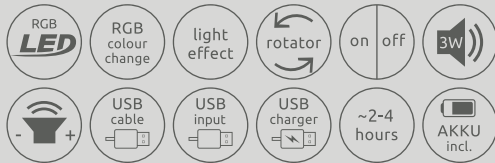

Veli

28051

incl. RGB LED 3W
incl. speaker 3W

VPE: 12

Ø10cm ↓12,5cm

plastic black, clear

Fontana

93035