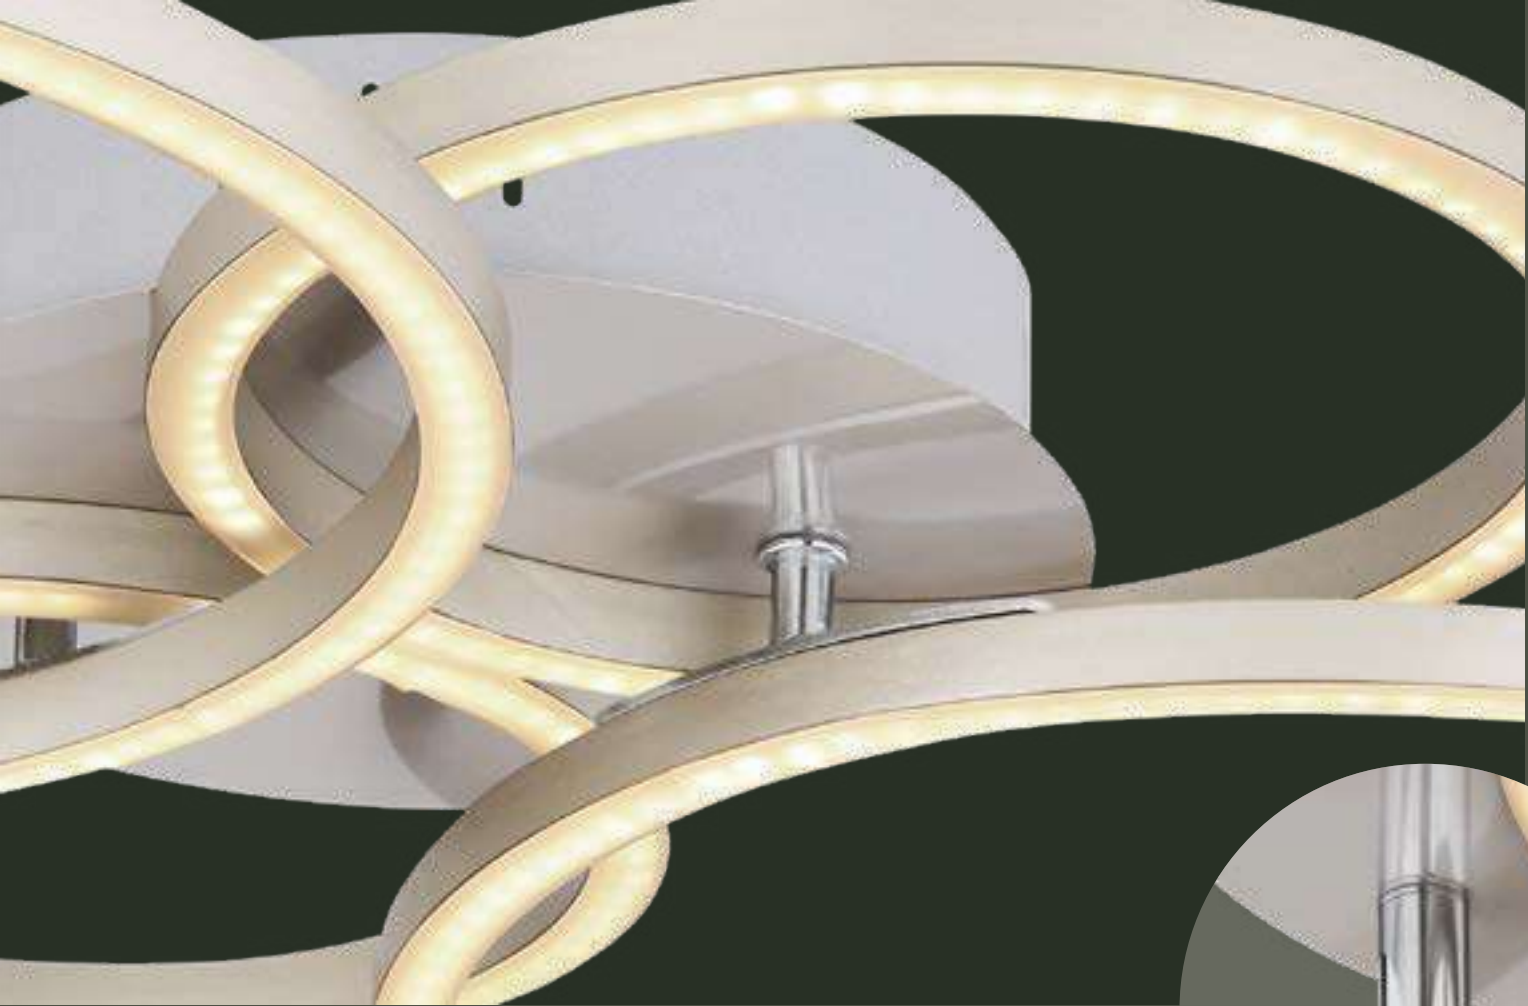

Kendy

1	67233-30N	incl. LED 30W	2000lm	1500lm	3000K	VPE: 4	↔ 49,5cm x 30cm	↕ 9,5cm
2	67233-40N	incl. LED 40W	2680lm	1960lm	3000K	VPE: 4	↔ 65,5cm x 40,5cm	↕ 7,5cm
3	67233-24N	incl. LED 24W	2000lm	1300lm	3000K	VPE: 4	↔ 49cm x 24,5cm	↕ 7cm

nickel matt, plastic opal