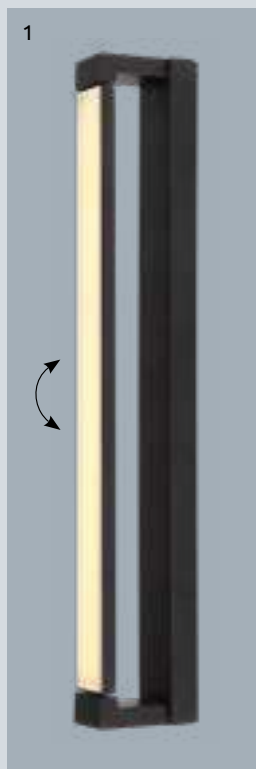

Susi

1	41498B	incl. LED 8W	900lm	400lm	3000K	VPE: 12	↔ 45,5cm	↓ 4cm	↳ 10cm	aluminium black matt, plastic opal
2	41498W	incl. LED 8W	900lm	400lm	3000K	VPE: 12	↔ 45,5cm	↓ 4cm	↳ 10cm	aluminium white matt, plastic opal