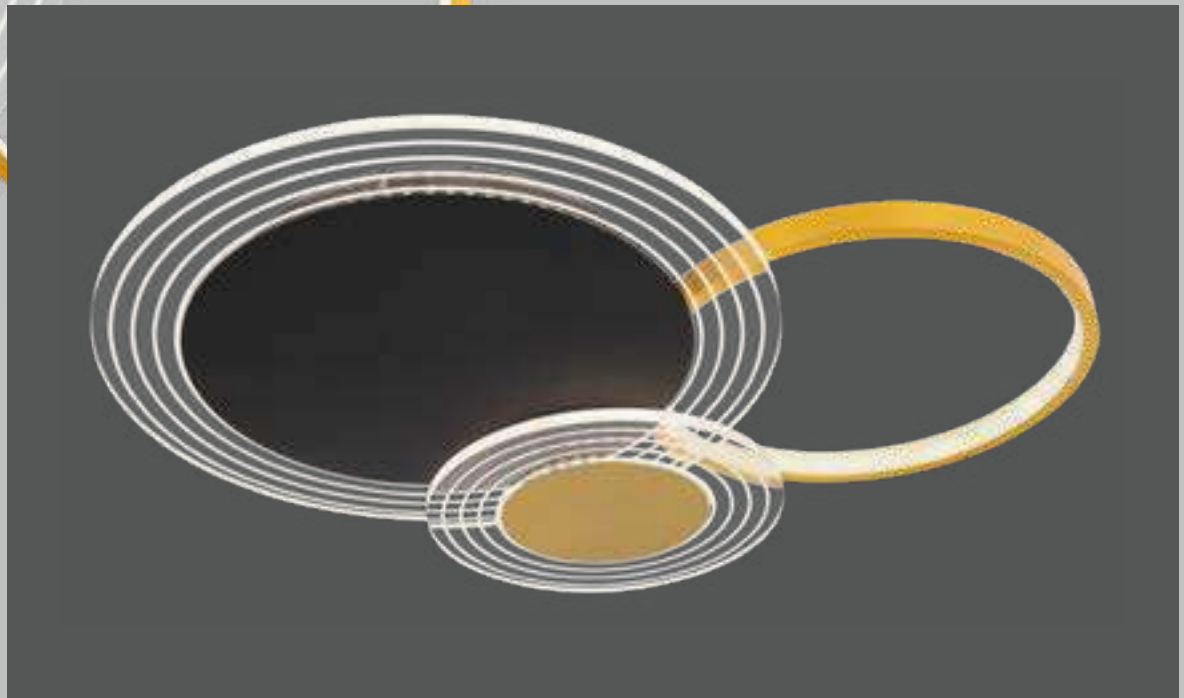

Senna

67261-36

incl. LED 36W

200-3600lm

150-1900lm

2700-6000K

2700|4000|6000K

VPE: 4

↔ 58cm x 52cm

⤵ 6cm

metal black matt,
golden, acrylic
golden, clear