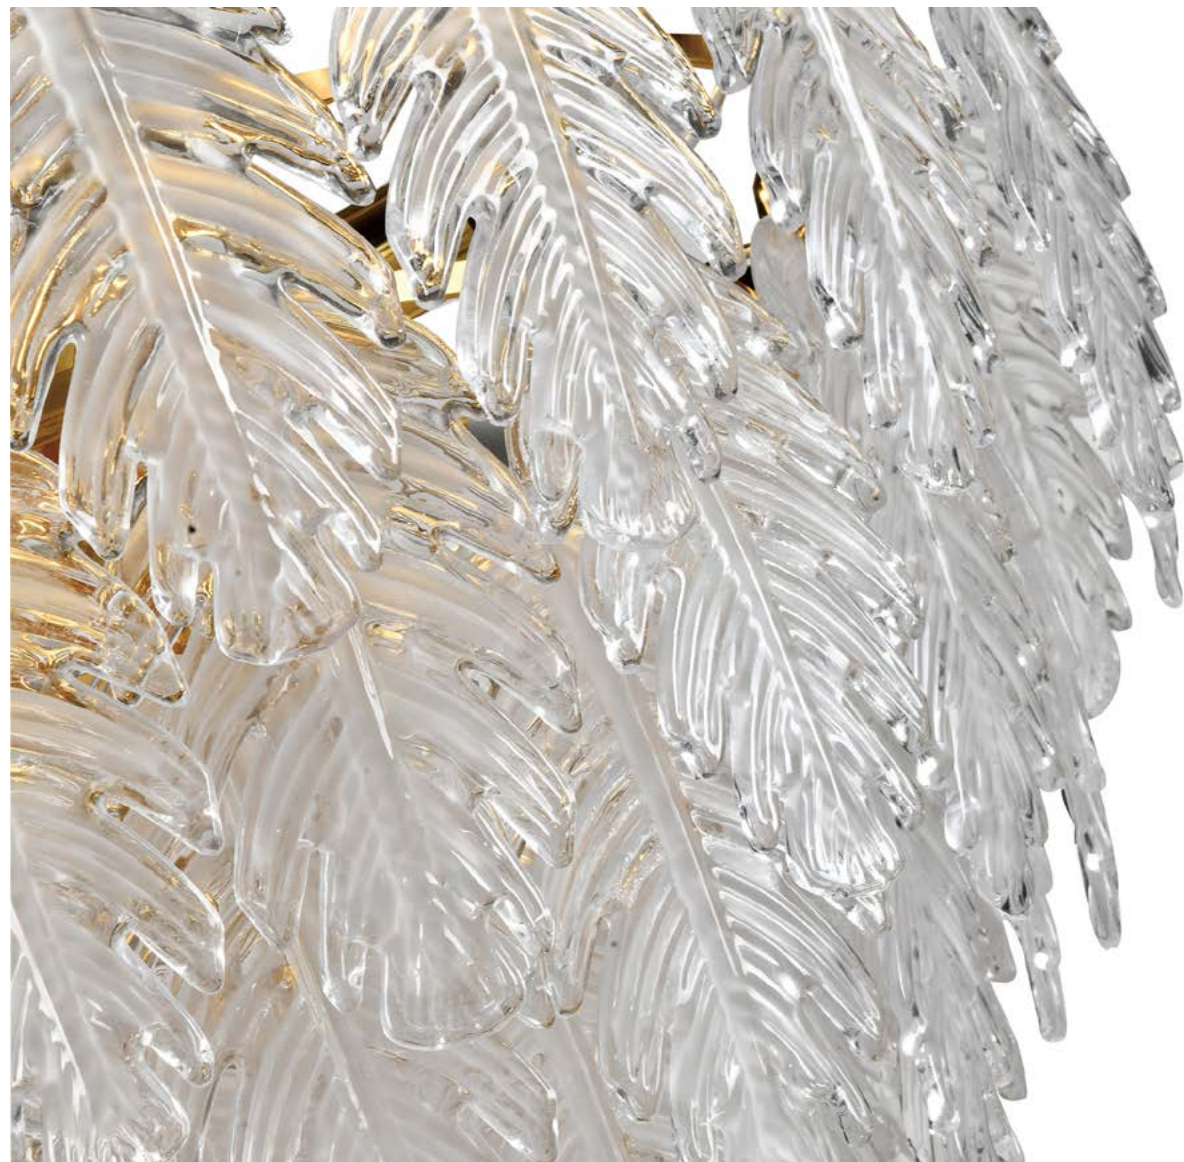

RADIENCE

RADIENCE

Цвет:
золото, белый,
прозрачный
Материал:
металл, хрусталь К9