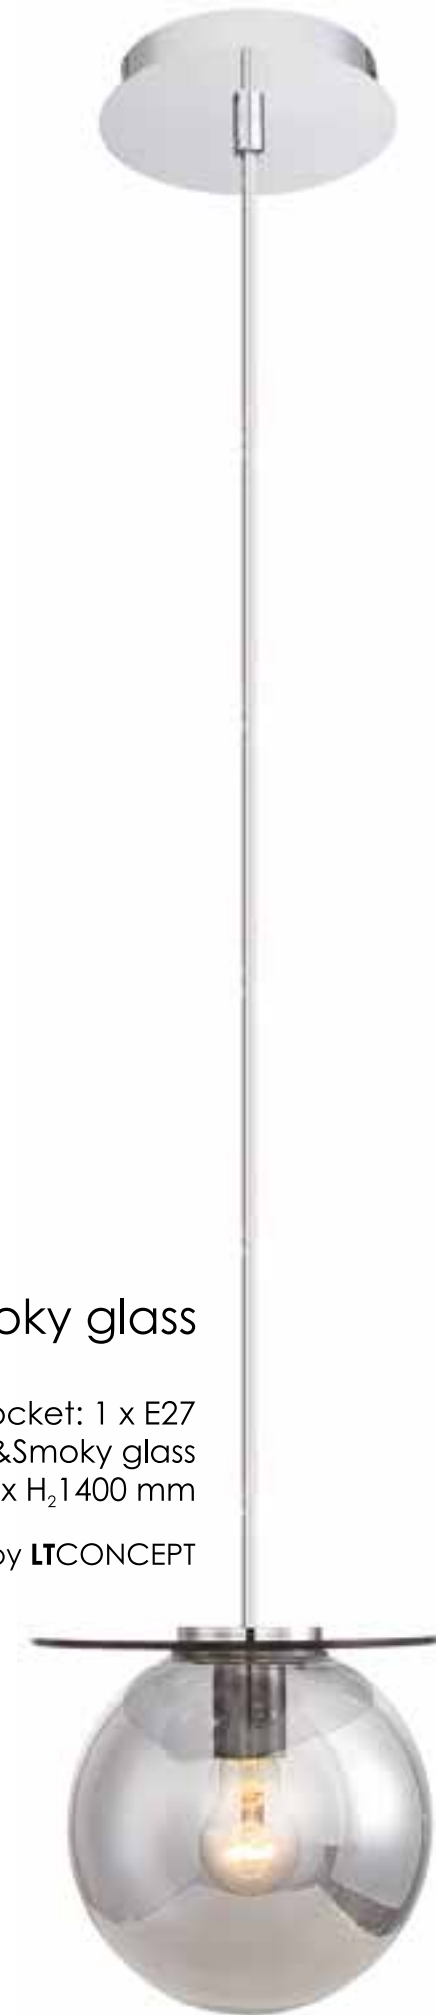

Socket: 1 x G9
Color: Chrome
Size: D180 x H,180 x H₂1400 mm

by LTCONCEPT

Socket: 1 x E14
Color: Chrome
Size: D,200 x D₂400 x H,450 x H,1200 mm
by LTCONCEPT

LOOK 4250.7 smoky glass

Socket: 7 x E27
 Color: Chrome&Smoky glass
 Size: D650 x H2000 mm
 by LTCONCEPT