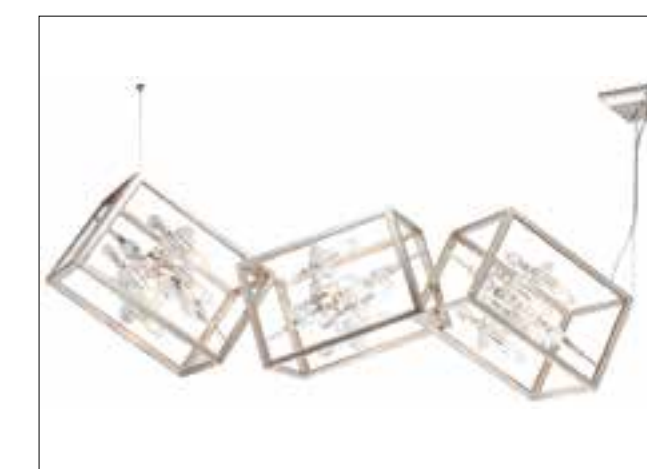

Вариант установки люстры горизонтально