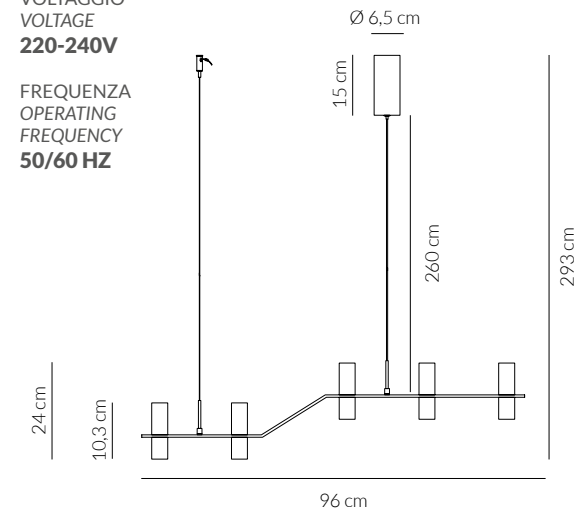

KINGFORT

Sospensione
Pendant lamp

€ 155

0084.30.BI
CODICE EAN 8059606141756
BIANCO/ WHITE

KELVIN
COLOUR TEMPERATURE
3.000 K

LUMEN
1.975 LM

VATTAGGIO
WATTAGE
5X4 W

**NON DIMMERABILE
NOT DIMMABLE**

GRADO DI PROTEZIONE
IP RATING
IP20

MATERIALE
MATERIAL
**FERRO+ACRILICO
IRON+ACRYLIC**

ANGOLO
BEAM ANGLE
360°

CRI
80

FATTORE DI POTENZA
POWER FACTOR
> 0.9

**DRIVER INCLUSO
DRIVER INCLUDED**

DURATA ORE
LIFETIME HOURS
20.000

0084.30.NE
CODICE EAN 8059606141763
NERO/ BLACK

VOLTAGGIO
VOLTAGE
220-240V

FREQUENZA
OPERATING FREQUENCY
50/60 HZ