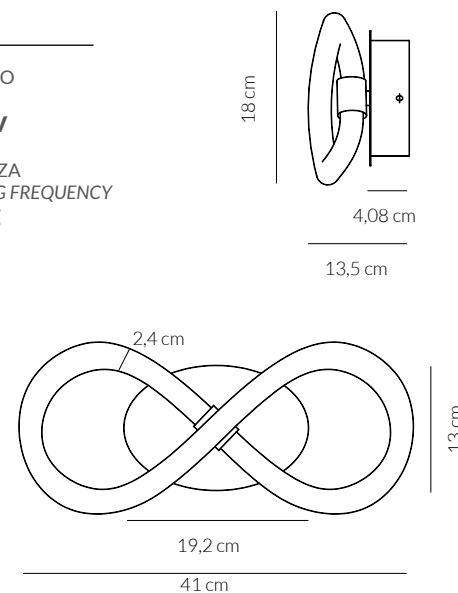

LIGHT LINE

Lampada a parete
Wall lamp

€ 162

0091.20.CR DIM
CODICE EAN 8059606140704
CROMO

KELVIN COLOUR TEMPERATURE
3.000 K

LUMEN
1.200 LM

VATTAGGIO WATTAGE
12 W

DIMMERABILE DIMMABLE

GRADO DI PROTEZIONE IP RATING
IP20

MATERIALE MATERIAL
METALLO+ACRILICO
METAL+ACRYLIC

ANGOLO BEAM ANGLE
360°

CRI
≥ 80

FATTORE DI POTENZA POWER FACTOR
> 0.9

DRIVER INCLUSO DRIVER INCLUDED

DURATA ORE LIFETIME HOURS
20.000

VOLTAGGIO VOLTAGE
220-240V

FREQUENZA OPERATING FREQUENCY
50/60 HZ