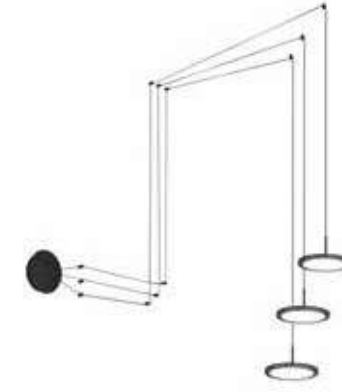

MYSTERY

Sospensione
Pendant lamp

€ 156

0073.34.BI
CODICE EAN 8059606142821
BIANCO/ WHITE

0073.34.NE
CODICE EAN 8058776899696
NERO/SAND BLACK

KELVIN COLOUR TEMPERATURE 3.000 K	ANGOLO BEAM ANGLE 120°	VOLTAGGIO VOLTAGE 220-240V
LUMEN 1.880 LM	CRI 80	FREQUENZA OPERATING FREQUENCY 50/60 HZ
VATTAGGIO WATTAGE 30 W	NON DIMMERABILE NOT DIMMABLE	
GRADO DI PROTEZIONE IP RATING IP20	DRIVER INCLUSO DRIVER INCLUDED	
FINITURA ITEM COLOUR NERO	MATERIALE MATERIAL ACCIAIO + ALLUMINIO + ACRILICO STEEL + ALUMINIUM + ACRYLIC	
DURATA ORE LIFETIME HOURS 50.000	MATERIALE MATERIAL ACCIAIO + ALLUMINIO + ACRILICO STEEL + ALUMINIUM + ACRYLIC