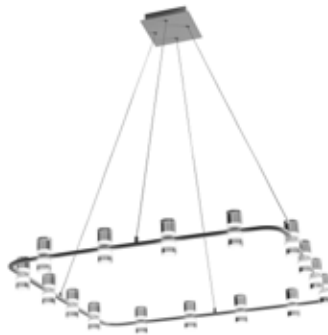

KINGFORT

Sospensione
Pendant lamp