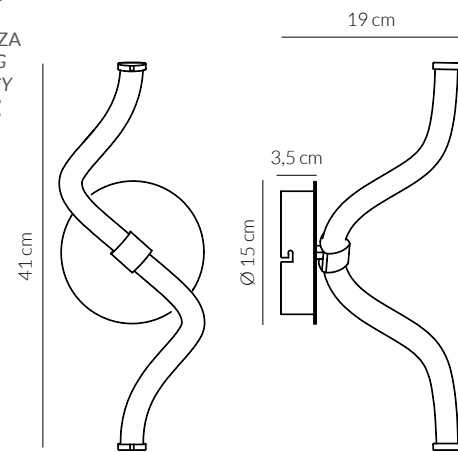

LIGHT LINE

Lampada a parete
Wall lamp

€ 86

0090.20.CR
CODICE EAN 8059606140698
CROMO

KELVIN COLOUR TEMPERATURE
3.000 K

LUMEN
700 LM

VATTAGGIO WATTAGE
8 W

NON DIMMERABILE NOT DIMMABLE

GRADO DI PROTEZIONE IP RATING
IP20

MATERIALE MATERIAL
METALLO+ACRILICO
METAL+ACRYLIC

ANGOLO BEAM ANGLE
360°

CRI
≥ 80

FATTORE DI POTENZA POWER FACTOR
> 0.5

DRIVER INCLUSO DRIVER INCLUDED

DURATA ORE LIFETIME HOURS
20.000

VOLTAGGIO VOLTAGE
220-240V

FREQUENZA OPERATING FREQUENCY
50/60 HZ