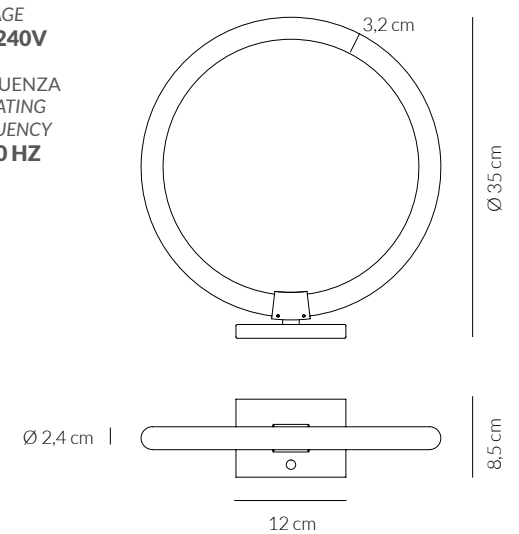

LIGHT LINE

Lampada da tavolo
Table lamp

€ 130

0089.40.CR DIM
CODICE EAN 8059606140681
CROMO

KELVIN COLOUR TEMPERATURE
3.000 K

LUMEN
840 LM

VATTAGGIO WATTAGE
12 W

**3 LIVELLI DIMMERABILE
3 LEVELS DIMMABLE**

GRADO DI PROTEZIONE IP RATING
IP20

MATERIALE MATERIAL
**METALLO+ACRILICO
METAL+ACRYLIC**

ANGOLO BEAM ANGLE
360°

CRI
≥ 80

FATTORE DI POTENZA POWER FACTOR
> 0.5

**DRIVER INCLUSO
DRIVER INCLUDED**

DURATA ORE LIFETIME HOURS
20.000

FREQUENZA OPERATING FREQUENCY
50/60 HZ