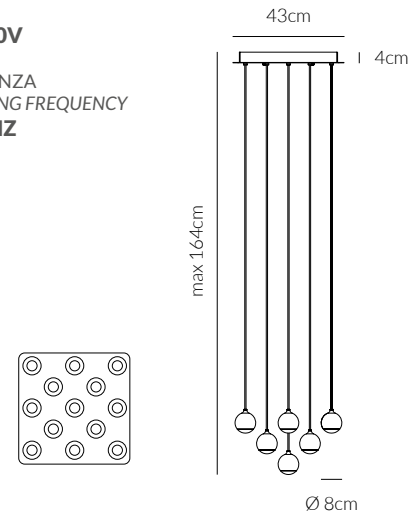

DRIVER INCLUSO
DRIVER INCLUDED

DURATA ORE
LIFETIME HOURS
35.000

ALUMINUM +
PMMA+ PAINTED
IRON

0054.32.OR
CODICE EAN 8058776899535
ORO ROSA/ROSE GOLD

VOLTAGGIO
VOLTAGE
220-240V

FREQUENZA
OPERATING FREQUENCY
50/60 HZ