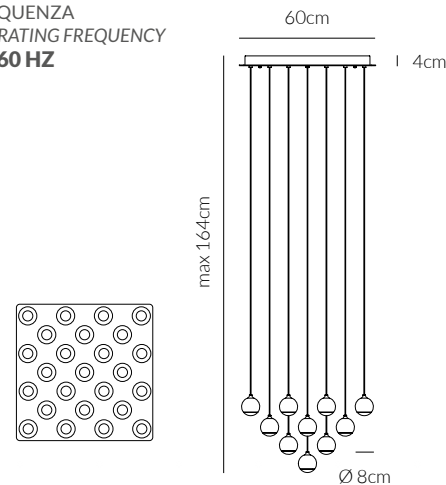

DRIVER INCLUSO
DRIVER INCLUDED

DURATA ORE
LIFETIME HOURS
35.000

ALUMINUM +
PMMA+ PAINTED
IRON

0054.33.OR
CODICE EAN 8058776899542
ORO ROSA/ROSE GOLD

VOLTAGGIO
VOLTAGE
220-240V

FREQUENZA
OPERATING FREQUENCY
50/60 HZ