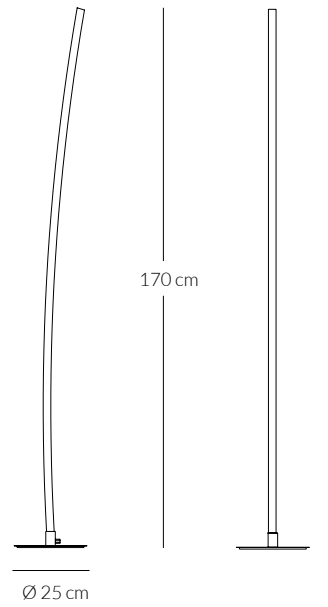

**DRIVER INCLUSO
DRIVER INCLUDED**

DURATA ORE LIFETIME HOURS
20.000

FREQUENZA OPERATING FREQUENCY
50/60 HZ

LIGHT LINE

Lampada da tavolo
Table lamp

€ 130

0089.40.CR DIM
CODICE EAN 8059606140681
CROMO

KELVIN COLOUR TEMPERATURE
3.000 K