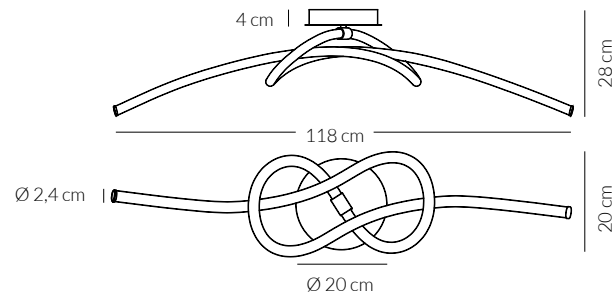

0094.20.CR DIM
CODICE EAN 8059606140759
CROMO

Plafoniera
Ceiling lamp
Lampada a parete
Wall lamp

KELVIN
COLOUR TEMPERATURE
3.000 K

ANGOLO
BEAM ANGLE
360°

VOLTAGGIO
VOLTAGE
220-240V

LUMEN
2.900 LM

CRI
≥ 80

FREQUENZA
OPERATING FREQUENCY
50/60 HZ

VATTAGGIO
WATTAGE
32 W

FATTORE DI POTENZA
POWER FACTOR
> 0.9

**DIMMERABILE
DIMMABLE**

**DRIVER INCLUSO
DRIVER INCLUDED**

GRADO DI PROTEZIONE
IP RATING
IP20

DURATA ORE
LIFETIME HOURS
20.000

MATERIALE
MATERIAL
**METALLO+ACRILICO
METAL+ACRYLIC**

€ 209

Note