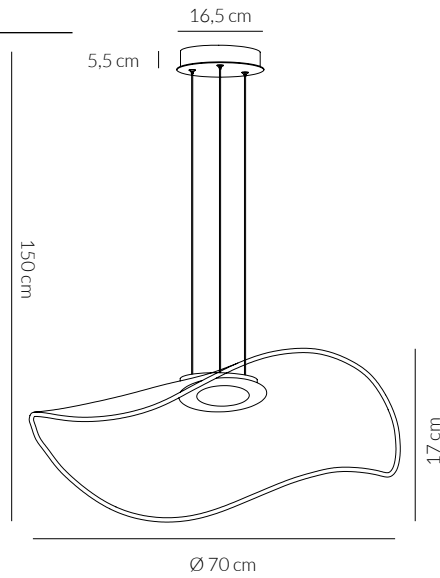

€ 335

0076.31.CR
CODICE EAN **8059606140261**
CROMO

KELVIN COLOUR TEMPERATURE 3.000 K	ANGOLO BEAM ANGLE 135°	VOLTAGGIO VOLTAGE 220-240V
LUMEN 1.878 LM	CRI 80	FREQUENZA OPERATING FREQUENCY 50/60 HZ
VATTAGGIO WATTAGE 30 W	FATTORE DI POTENZA POWER FACTOR > 0.9	NON DIMMERABILE NOT DIMMABLE
GRADO DI PROTEZIONE IP RATING IP20	DURATA ORE LIFETIME HOURS 30.000	DRIVER INCLUSO DRIVER INCLUDED
MATERIALE MATERIAL ALLUMINIO + ACRILICO ALUMINIUM + ACRYLIC